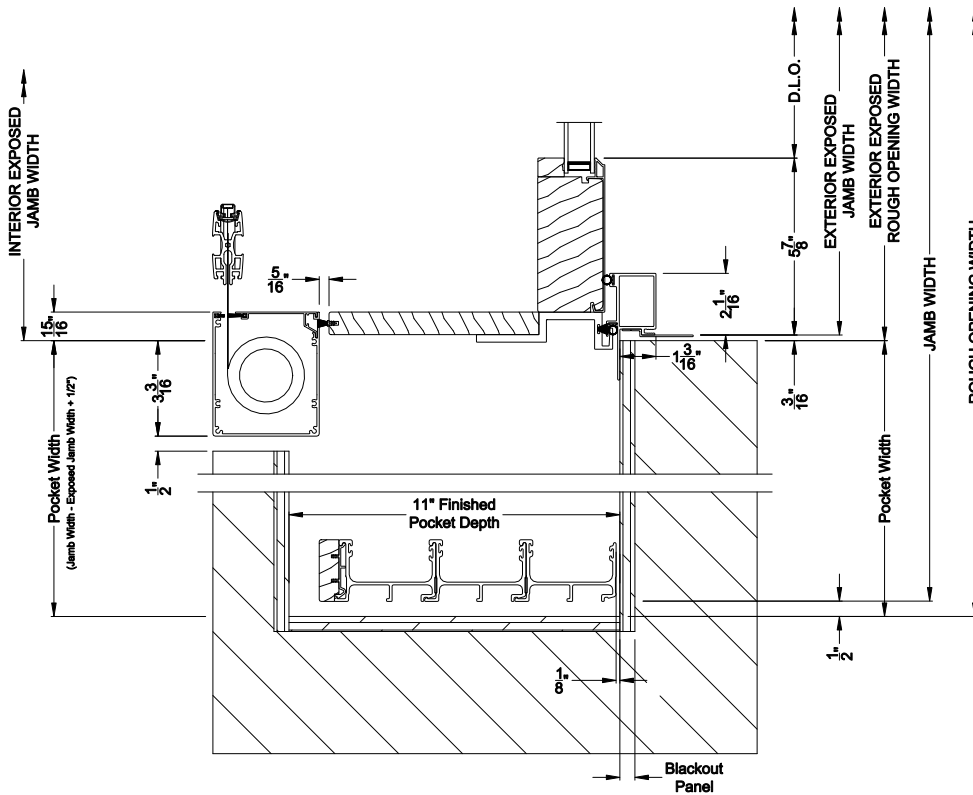

PREMIUM 2-1/4" MULTI-SLIDE PATIO DOOR (8725)
Horizontal Section - Bi-parting stiles

PREMIUM 2-1/4" MULTI-SLIDE PATIO DOOR (8725)
Horizontal Section - 3 Panel or Bi-parting 6 Panel Door
Shown with optional Centor screen