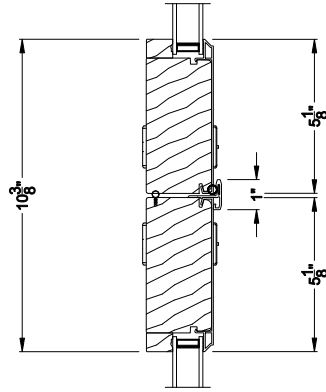

Weather Shield™

Premium Series™

2-1/4" Multi-Slide Doors

CROSS SECTION DETAILS