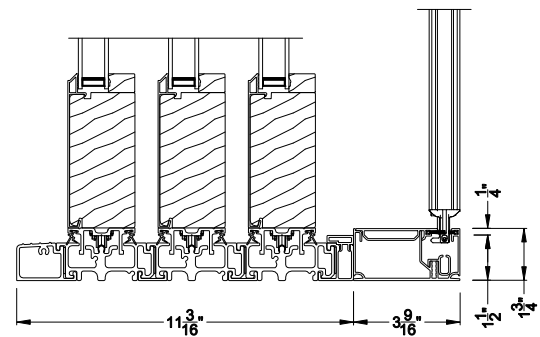

PREMIUM 2-1/4" MULTI-SLIDE PATIO DOOR (8725)
Vertical Section - with Sill Riser - 3 or Bi-parting 6 Panel Door
Shown with optional Center screen - flush mounted

Note: All dimensions are approximate. Weather Shield reserves the right to change specifications without notice.