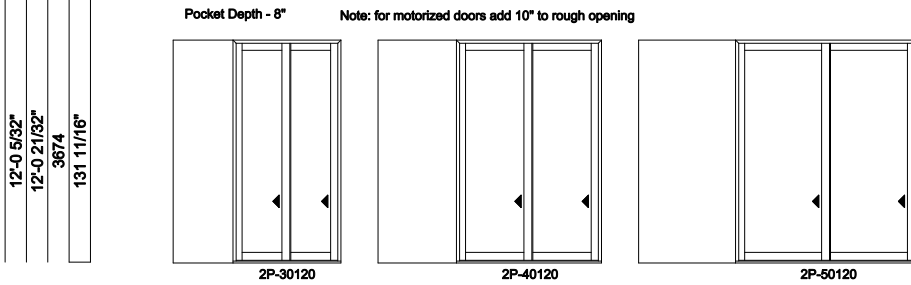

Multi-Slide Doors - 2-1/4" Panel (8725) 2 Panel Pocket

Exposed Jamb Width	5'-9 13/16"	7'-9 13/16"	9'-9 13/16"
Exposed RO Width	5'-10 1/2"	7'-10 1/2"	9'-10 1/2"
Pocket Width	3'-3"	4'-3"	5'-3"
Jamb Dimension	9'-0 1/2"	12'-0 1/2"	15'-0 1/2"
Rough Opening	9'-1 1/2"	12'-1 1/2"	15'-1 1/2"
Soft Metric R.O. (mm)	2781	3696	4610
Glass Size	26 3/4"	38 3/4"	50 3/4"

2L shown; 2R available