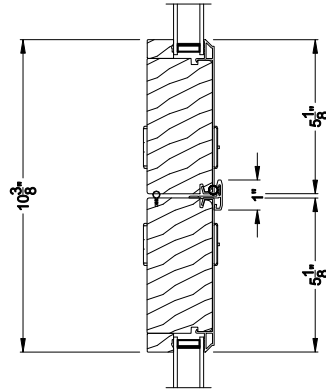

Weather Shield™

Premium Series™

2-1/4" Multi-Slide Doors

CROSS SECTION DETAILS