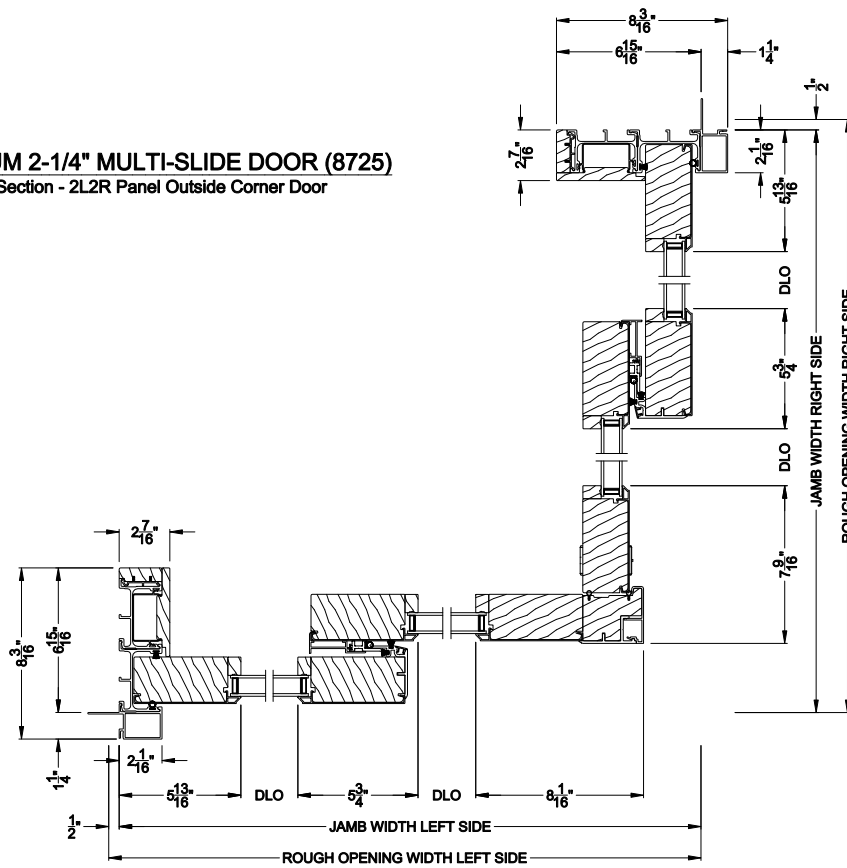

Weather Shield®

Premium Series™

2-1/4" Multi-Slide Doors

CROSS SECTION DETAILS

PREMIUM 2-1/4" MULTI-SLIDE DOOR (8725)
Horizontal Section - 2L2R Panel Outside Corner Door

Note: All dimensions are approximate. Weather Shield reserves the right to change specifications without notice.