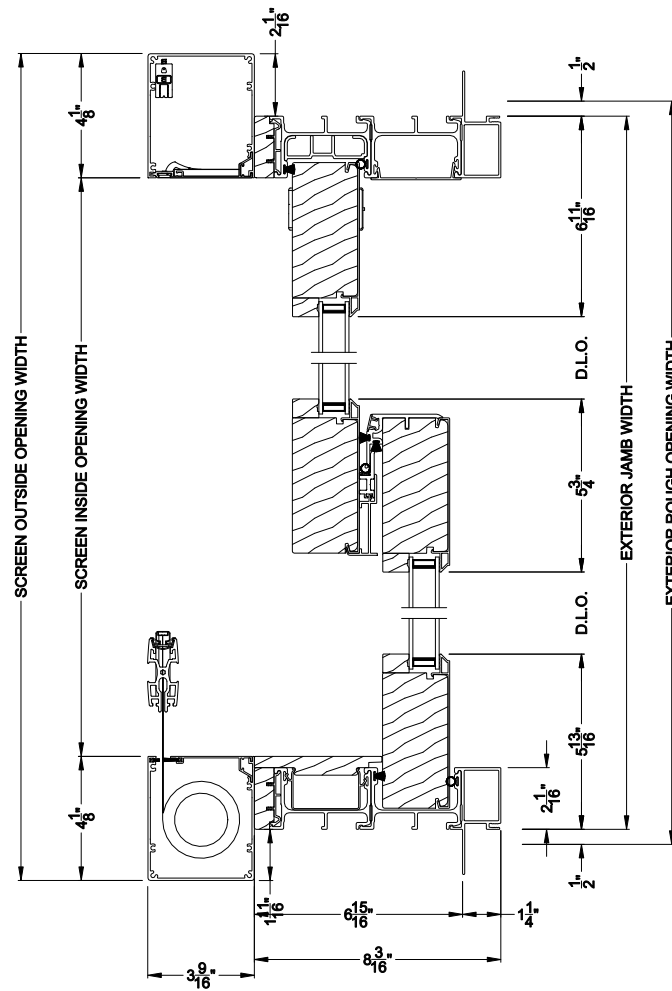

Weather Shield™

Premium Series™

2-1/4" Multi-Slide Doors

CROSS SECTION DETAILS

PREMIUM 2-1/4" MULTI-SLIDE PATIO DOOR (8725)
 Vertical Section - Standard Sill - 2 or Bi-parting 4 Panel Door
 Shown with optional Center screen - recess mounted

PREMIUM 2-1/4" MULTI-SLIDE PATIO DOOR (8725)
 Vertical Section - with Sill Riser - 2 or Bi-parting 4 Panel Door
 Shown with optional Center screen - flush mounted

Note: All dimensions are approximate. Weather Shield reserves the right to change specifications without notice.

Weather Shield™

Premium Series™

2-1/4" Multi-Slide Doors

CROSS SECTION DETAILS

PREMIUM 2-1/4" MULTI-SLIDE PATIO DOOR (8725)

Horizontal Section - 2 Panel Door
Shown with optional Center screen

Note: All dimensions are approximate. Weather Shield reserves the right to change specifications without notice.

Note: All dimensions are approximate. Weather Shield reserves the right to change specifications without notice.