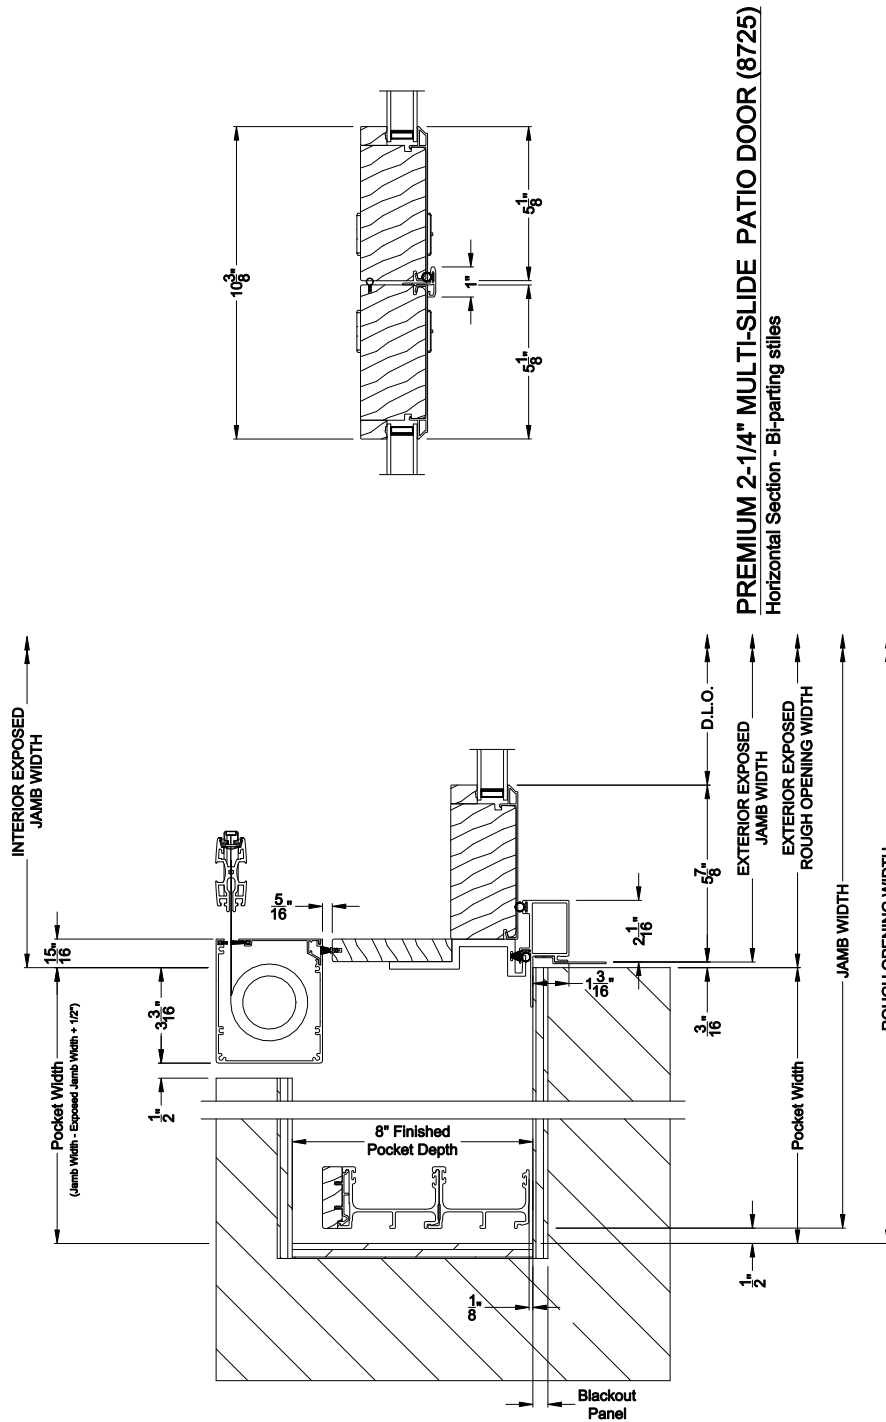

Weather Shield™

Premium Series™

2-1/4" Multi-Slide Doors

CROSS SECTION DETAILS

PREMIUM 2-1/4" MULTI-SLIDE PATIO DOOR (8725)
Horizontal Section - Bi-parting stiles

PREMIUM 2-1/4" MULTI-SLIDE PATIO DOOR (8725)
Horizontal Section - 2 Panel or Bi-parting 4 Panel Door
Shown with optional Center screen

Note: All dimensions are approximate. Weather Shield reserves the right to change specifications without notice.