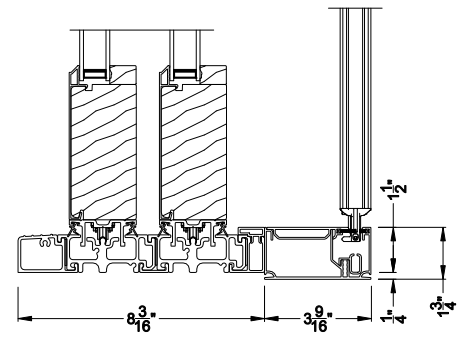

Weather Shield™

Premium Series™

2-1/4" Multi-Slide Doors

CROSS SECTION DETAILS

PREMIUM 2-1/4" MULTI-SLIDE PATIO DOOR (8725)
 Vertical Section - Standard Sill - 2 or Bi-parting 4 Panel Door
 Shown with optional Center screen - recess mounted

PREMIUM 2-1/4" MULTI-SLIDE PATIO DOOR (8725)
 Vertical Section - with Sill Riser - 2 or Bi-parting 4 Panel Door
 Shown with optional Center screen - recess mounted

PREMIUM 2-1/4" MULTI-SLIDE PATIO DOOR (8725)
 Vertical Section - Standard Sill - 2 or Bi-parting 4 Panel Door
 Shown with optional Center screen - flush mounted

PREMIUM 2-1/4" MULTI-SLIDE PATIO DOOR (8725)
 Vertical Section - with Sill Riser - 2 or Bi-parting 4 Panel Door
 Shown with optional Center screen - flush mounted

Note: All dimensions are approximate. Weather Shield reserves the right to change specifications without notice.

Weather Shield™

Premium Series™

2-1/4" Multi-Slide Doors

CROSS SECTION DETAILS

PREMIUM 2-1/4" MULTI-SLIDE PATIO DOOR (8725)

Horizontal Section - 2 Panel Door
Shown with optional Center screen

Note: All dimensions are approximate. Weather Shield reserves the right to change specifications without notice.