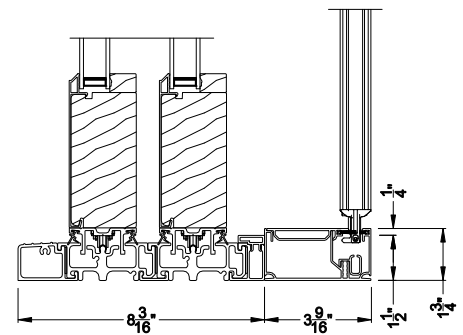

Weather Shield™

Premium Series™

2-1/4" Multi-Slide Doors

CROSS SECTION DETAILS

PREMIUM 2-1/4" MULTI-SLIDE PATIO DOOR (8725)
 Vertical Section - Standard Sill - 2 or Bi-parting 4 Panel Door
 Shown with optional Center screen - recess mounted

PREMIUM 2-1/4" MULTI-SLIDE PATIO DOOR (8725)
 Vertical Section - with Sill Riser - 2 or Bi-parting 4 Panel Door
 Shown with optional Center screen - recess mounted

PREMIUM 2-1/4" MULTI-SLIDE PATIO DOOR (8725)
 Vertical Section - Standard Sill - 2 or Bi-parting 4 Panel Door
 Shown with optional Center screen - flush mounted

PREMIUM 2-1/4" MULTI-SLIDE PATIO DOOR (8725)
 Vertical Section - with Sill Riser - 2 or Bi-parting 4 Panel Door
 Shown with optional Center screen - flush mounted

Note: All dimensions are approximate. Weather Shield reserves the right to change specifications without notice.

Weather Shield™

Premium Series™

2-1/4" Multi-Slide Doors

CROSS SECTION DETAILS

PREMIUM 2-1/4" MULTI-SLIDE PATIO DOOR (8725)

Horizontal Section - 2 Panel Door
Shown with optional Center screen

Note: All dimensions are approximate. Weather Shield reserves the right to change specifications without notice.