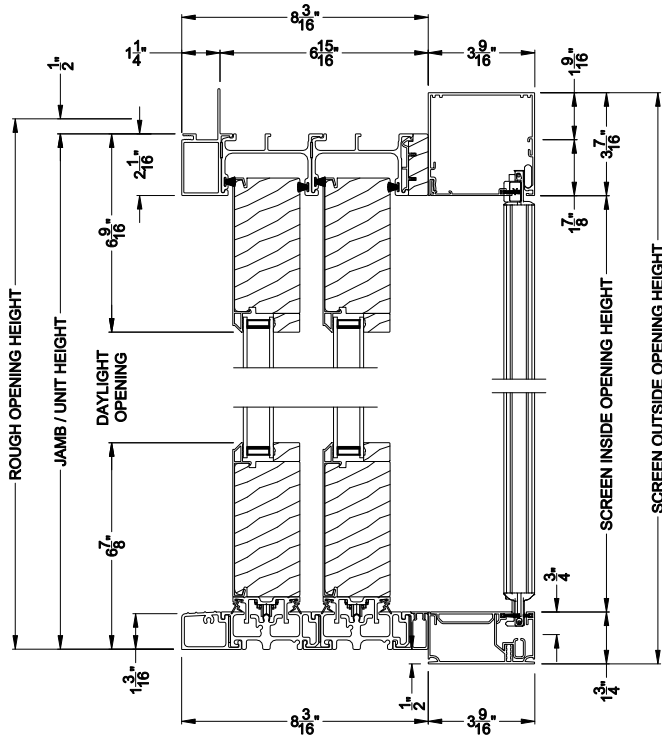

Weather Shield™

Premium Series™

2-1/4" Multi-Slide Doors

CROSS SECTION DETAILS

PREMIUM 2-1/4" MULTI-SLIDE PATIO DOOR (8725)
 Vertical Section - Standard Sill - 2 or Bi-parting 4 Panel Door
 Shown with optional Center screen - recess mounted

PREMIUM 2-1/4" MULTI-SLIDE PATIO DOOR (8725)
 Vertical Section - with Sill Riser - 2 or Bi-parting 4 Panel Door
 Shown with optional Center screen - recess mounted

PREMIUM 2-1/4" MULTI-SLIDE PATIO DOOR (8725)
 Vertical Section - Standard Sill - 2 or Bi-parting 4 Panel Door
 Shown with optional Center screen - flush mounted

PREMIUM 2-1/4" MULTI-SLIDE PATIO DOOR (8725)
 Vertical Section - with Sill Riser - 2 or Bi-parting 4 Panel Door
 Shown with optional Center screen - flush mounted

Note: All dimensions are approximate. Weather Shield reserves the right to change specifications without notice.

Weather Shield™

Premium Series™

2-1/4" Multi-Slide Doors

CROSS SECTION DETAILS

PREMIUM 2-1/4" MULTI-SLIDE PATIO DOOR (8725)

Horizontal Section - 2 Panel Door
Shown with optional Center screen

Note: All dimensions are approximate. Weather Shield reserves the right to change specifications without notice.