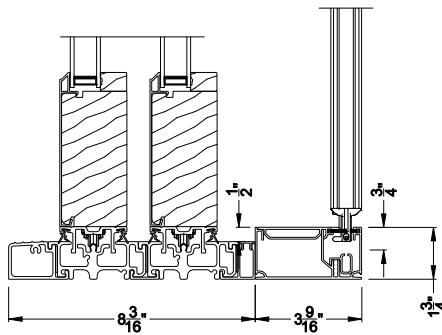

Weather Shield™

Premium Series™

2-1/4" Multi-Slide Doors

CROSS SECTION DETAILS

PREMIUM 2-1/4" MULTI-SLIDE PATIO DOOR (8725)
 Vertical Section - Standard Sill - 2 or Bi-parting 4 Panel Door
 Shown with optional Center screen - recess mounted

PREMIUM 2-1/4" MULTI-SLIDE PATIO DOOR (8725)
 Vertical Section - with Sill Riser - 2 or Bi-parting 4 Panel Door
 Shown with optional Center screen - recess mounted

PREMIUM 2-1/4" MULTI-SLIDE PATIO DOOR (8725)
 Vertical Section - Standard Sill - 2 or Bi-parting 4 Panel Door
 Shown with optional Center screen - flush mounted

PREMIUM 2-1/4" MULTI-SLIDE PATIO DOOR (8725)
 Vertical Section - with Sill Riser - 2 or Bi-parting 4 Panel Door
 Shown with optional Center screen - flush mounted

Note: All dimensions are approximate. Weather Shield reserves the right to change specifications without notice.

Weather Shield™

Premium Series™

2-1/4" Multi-Slide Doors

CROSS SECTION DETAILS

PREMIUM 2-1/4" MULTI-SLIDE PATIO DOOR (8725)

Horizontal Section - 2 Panel Door
Shown with optional Center screen

Note: All dimensions are approximate. Weather Shield reserves the right to change specifications without notice.