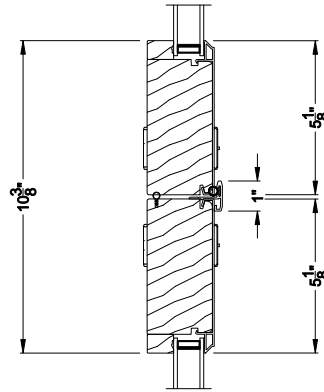

Weather Shield™

Premium Series™

2-1/4" Multi-Slide Doors

CROSS SECTION DETAILS