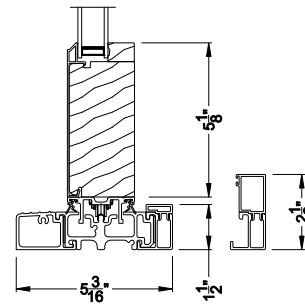

## CROSS SECTION DETAILS

**PREMIUM 2-1/4" MULTI-SLIDE PATIO DOOR (8725)**  
Vertical Section - Standard Sill - 1 or Bi-parting 2 Panel Door

**PREMIUM 2-1/4" MULTI-SLIDE PATIO DOOR (8725)**  
Vertical Section - with Sill Riser - 1 or Bi-parting 2 Panel Door