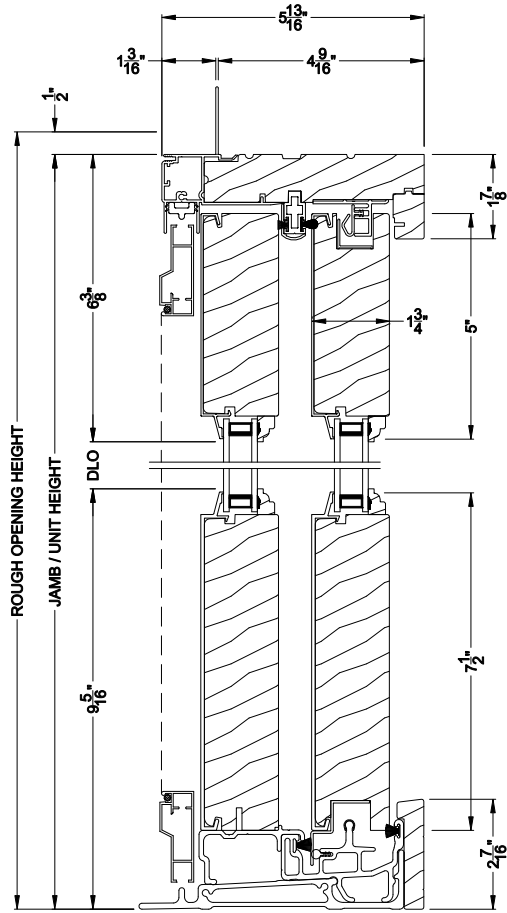

Weather Shield®

Premium Series™

French Sliding Patio Doors

CROSS SECTION DETAILS

PREMIUM FRENCH SLIDING PATIO DOOR (8715)
Vertical Section

PREMIUM FRENCH SLIDING PATIO DOOR (8715)
Vertical Section - Fixed Sidelite with Low profile sill stop

PREMIUM FRENCH SLIDING PATIO DOOR (8715)
Horizontal Section

Note: All dimensions are approximate. Weather Shield reserves the right to change specifications without notice.

Weather Shield®

Premium Series™

French Sliding Patio Doors

CROSS SECTION DETAILS

PREMIUM FRENCH SLIDING PATIO DOOR (8715)

Vertical Section - 6-9/16" Jamb

PREMIUM FRENCH SLIDING PATIO DOOR (8715)

Vertical Section - Fixed Sidelite with Low Profile Sill Stop - 6-9/16" Jamb

PREMIUM FRENCH SLIDING PATIO DOOR (8715)

Horizontal Section - 6-9/16" Jamb

Note: All dimensions are approximate. Weather Shield reserves the right to change specifications without notice.