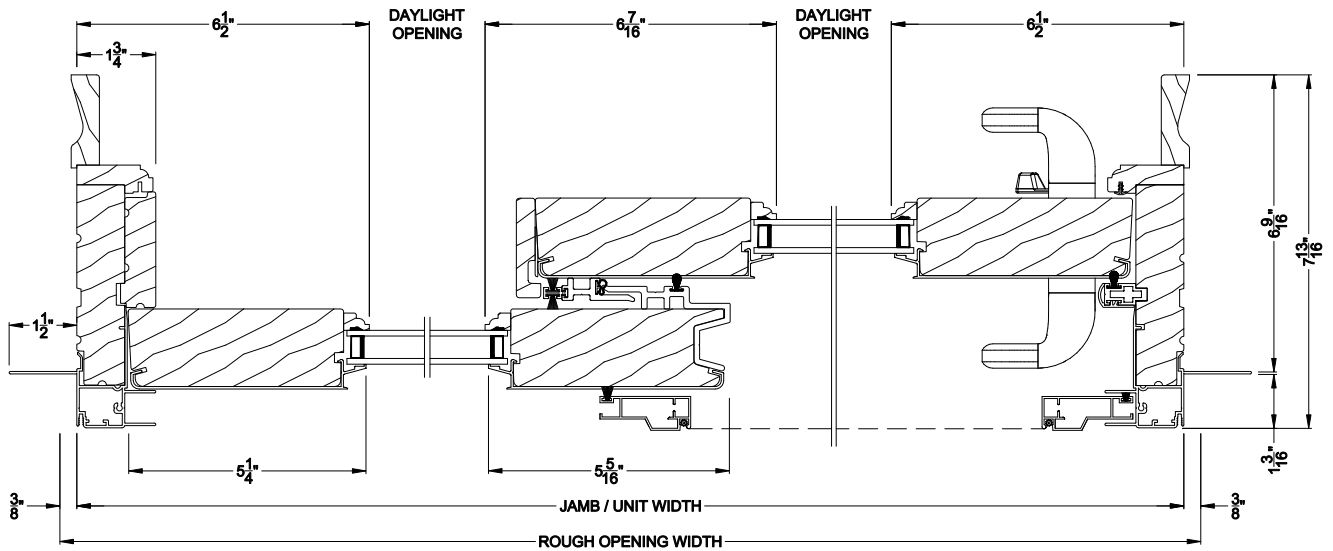

French Sliding Patio Doors

CROSS SECTION DETAILS

PREMIUM FRENCH SLIDING PATIO DOOR (8715)

Vertical Section - 6-9/16" Jamb

PREMIUM FRENCH SLIDING PATIO DOOR (8715)

Vertical Section - Fixed Sidelite with Low Profile Sill Stop - 6-9/16" Jamb

PREMIUM FRENCH SLIDING PATIO DOOR (8715)

Horizontal Section - 6-9/16" Jamb

Note: All dimensions are approximate. Weather Shield reserves the right to change specifications without notice.