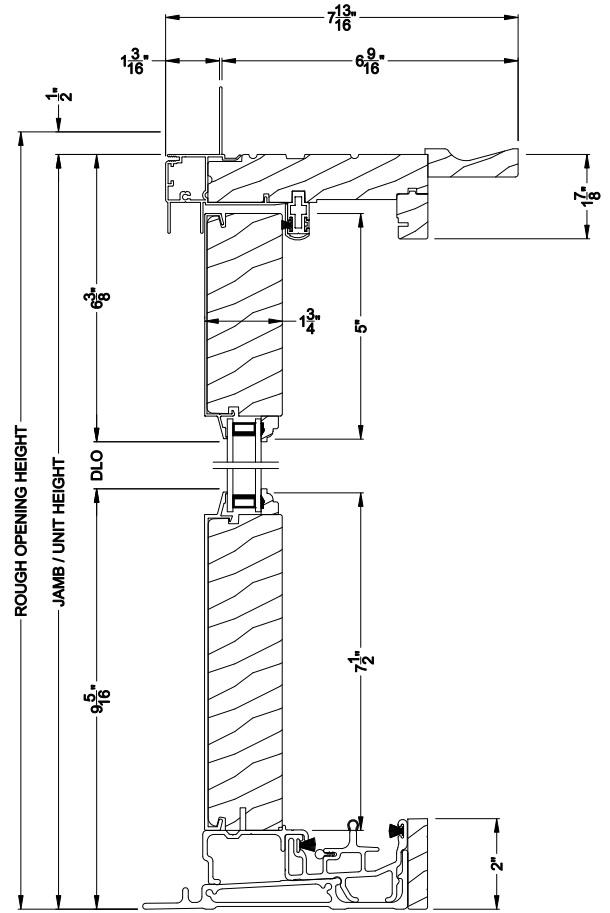

Weather Shield®

Premium Series™

French Sliding Patio Doors

CROSS SECTION DETAILS

PREMIUM FRENCH SLIDING PATIO DOOR (8715)
Vertical Section

PREMIUM FRENCH SLIDING PATIO DOOR (8715)
Vertical Section - Fixed Sidelite with Low profile sill stop

PREMIUM FRENCH SLIDING PATIO DOOR (8715)
Horizontal Section

Note: All dimensions are approximate. Weather Shield reserves the right to change specifications without notice.

Weather Shield®

Premium Series™

French Sliding Patio Doors

CROSS SECTION DETAILS

PREMIUM FRENCH SLIDING PATIO DOOR (8715)

Vertical Section - 6-9/16" Jamb

PREMIUM FRENCH SLIDING PATIO DOOR (8715)

Vertical Section - Fixed Sidelite with Low Profile Sill Stop - 6-9/16" Jamb

PREMIUM FRENCH SLIDING PATIO DOOR (8715)

Horizontal Section - 6-9/16" Jamb

Note: All dimensions are approximate. Weather Shield reserves the right to change specifications without notice.