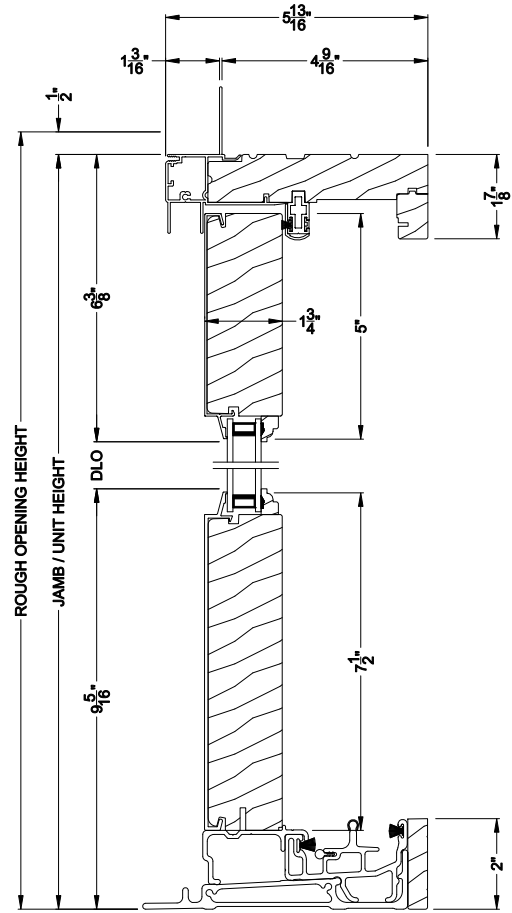

Weather Shield®

Premium Series™

French Sliding Patio Doors

CROSS SECTION DETAILS

PREMIUM FRENCH SLIDING PATIO DOOR (8715)
Vertical Section

PREMIUM FRENCH SLIDING PATIO DOOR (8715)
Vertical Section - Fixed Sidelite with Low profile sill stop

PREMIUM FRENCH SLIDING PATIO DOOR (8715)
Horizontal Section

Note: All dimensions are approximate. Weather Shield reserves the right to change specifications without notice.

Weather Shield®

Premium Series™

French Sliding Patio Doors

CROSS SECTION DETAILS

PREMIUM FRENCH SLIDING PATIO DOOR (8715)

Vertical Section - 6-9/16" Jamb

PREMIUM FRENCH SLIDING PATIO DOOR (8715)

Vertical Section - Fixed Sidelite with Low Profile Sill Stop - 6-9/16" Jamb

PREMIUM FRENCH SLIDING PATIO DOOR (8715)

Horizontal Section - 6-9/16" Jamb

Note: All dimensions are approximate. Weather Shield reserves the right to change specifications without notice.