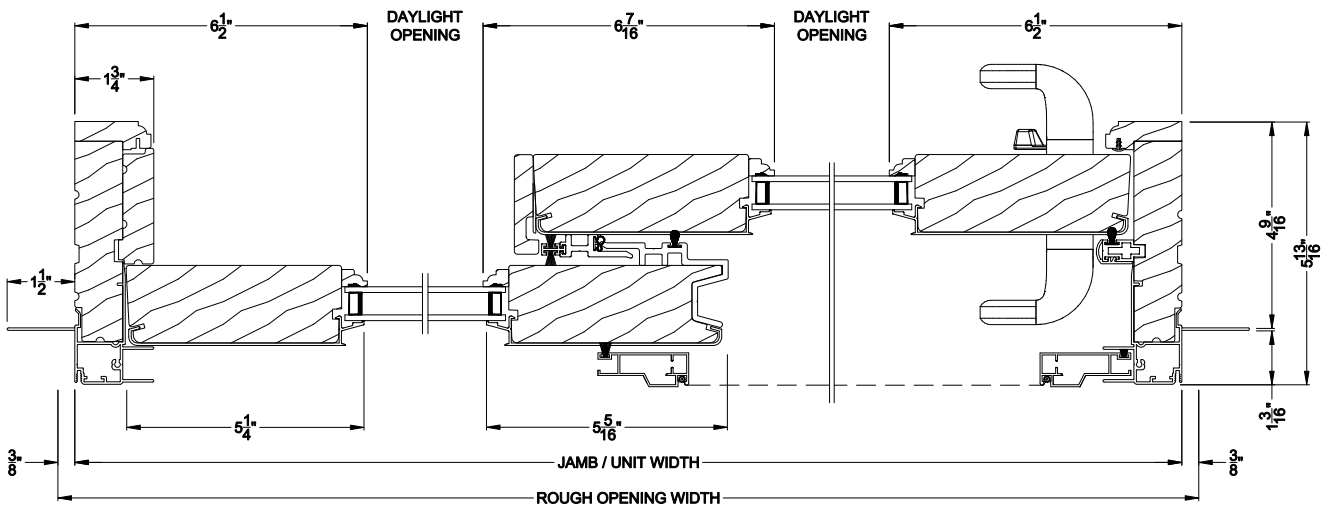

Weather Shield®

Premium Series™

French Sliding Patio Doors

CROSS SECTION DETAILS

PREMIUM FRENCH SLIDING PATIO DOOR (8715)
Vertical Section

PREMIUM FRENCH SLIDING PATIO DOOR (8715)
Vertical Section - Fixed Sidelite with Low profile sill stop

PREMIUM FRENCH SLIDING PATIO DOOR (8715)
Horizontal Section

Note: All dimensions are approximate. Weather Shield reserves the right to change specifications without notice.

Weather Shield®

Premium Series™

French Sliding Patio Doors

CROSS SECTION DETAILS

PREMIUM FRENCH SLIDING PATIO DOOR (8715)

Vertical Section - 6-9/16" Jamb

PREMIUM FRENCH SLIDING PATIO DOOR (8715)

Vertical Section - Fixed Sidelite with Low Profile Sill Stop - 6-9/16" Jamb

PREMIUM FRENCH SLIDING PATIO DOOR (8715)

Horizontal Section - 6-9/16" Jamb

Note: All dimensions are approximate. Weather Shield reserves the right to change specifications without notice.