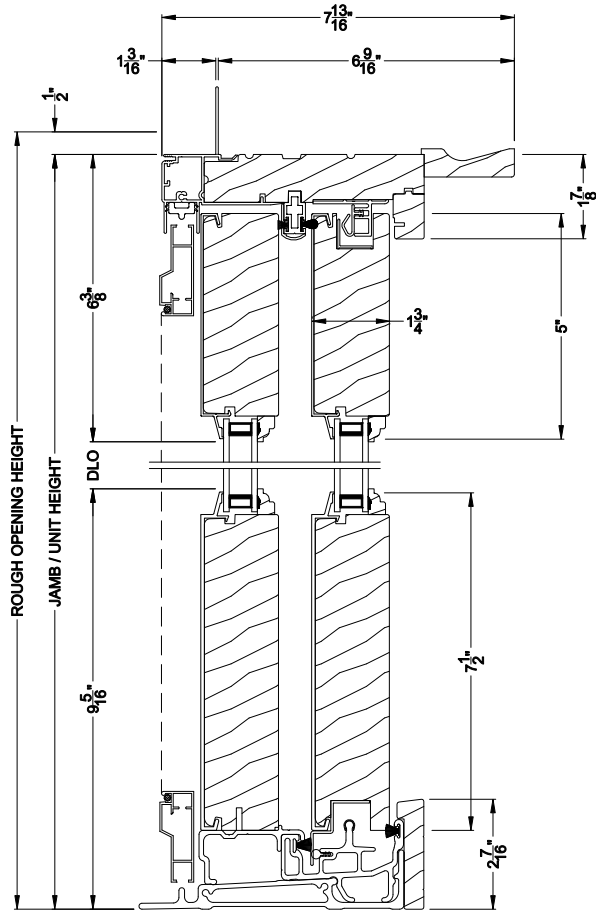

PREMIUM FRENCH SLIDING PATIO DOOR (8715)
Horizontal Section

Note: All dimensions are approximate. Weather Shield reserves the right to change specifications without notice.

Weather Shield®

Premium Series™

French Sliding Patio Doors

CROSS SECTION DETAILS

PREMIUM FRENCH SLIDING PATIO DOOR (8715)

Vertical Section - 6-9/16" Jamb

PREMIUM FRENCH SLIDING PATIO DOOR (8715)

Vertical Section - Fixed Sidelite with Low Profile Sill Stop - 6-9/16" Jamb

PREMIUM FRENCH SLIDING PATIO DOOR (8715)

Horizontal Section - 6-9/16" Jamb

Note: All dimensions are approximate. Weather Shield reserves the right to change specifications without notice.