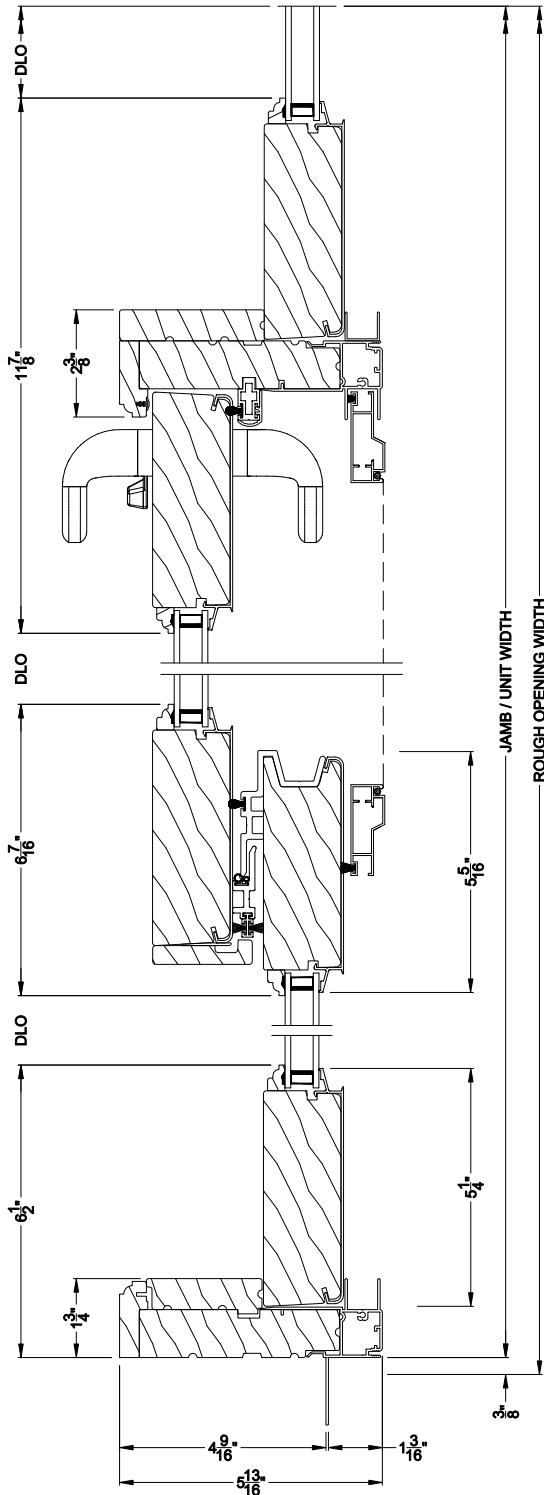

Weather Shield®

Premium Series™

French Sliding Patio Doors

CROSS SECTION DETAILS

PREMIUM FRENCH SLIDING PATIO DOOR (8715)
Vertical Section

PREMIUM FRENCH SLIDING PATIO DOOR (8715)
Vertical Section - 6-9/16" Jamb

Note: All dimensions are approximate. Weather Shield reserves the right to change specifications without notice.

PREMIUM FRENCH SLIDING PATIO DOOR (8715)
Horizontal Section - 3 Panel Door

PREMIUM FRENCH SLIDING PATIO DOOR (8715)
Horizontal Section - 4-Panel Door

Note: All dimensions are approximate. Weather Shield reserves the right to change specifications without notice.

PREMIUM FRENCH SLIDING PATIO DOOR (8715)
Horizontal Section - 3 Panel Door - 6-9/16" Jamb

PREMIUM FRENCH SLIDING PATIO DOOR (8715)
Horizontal Section - 4-Panel Door - 6-9/16" Jamb

Note: All dimensions are approximate. Weather Shield reserves the right to change specifications without notice.