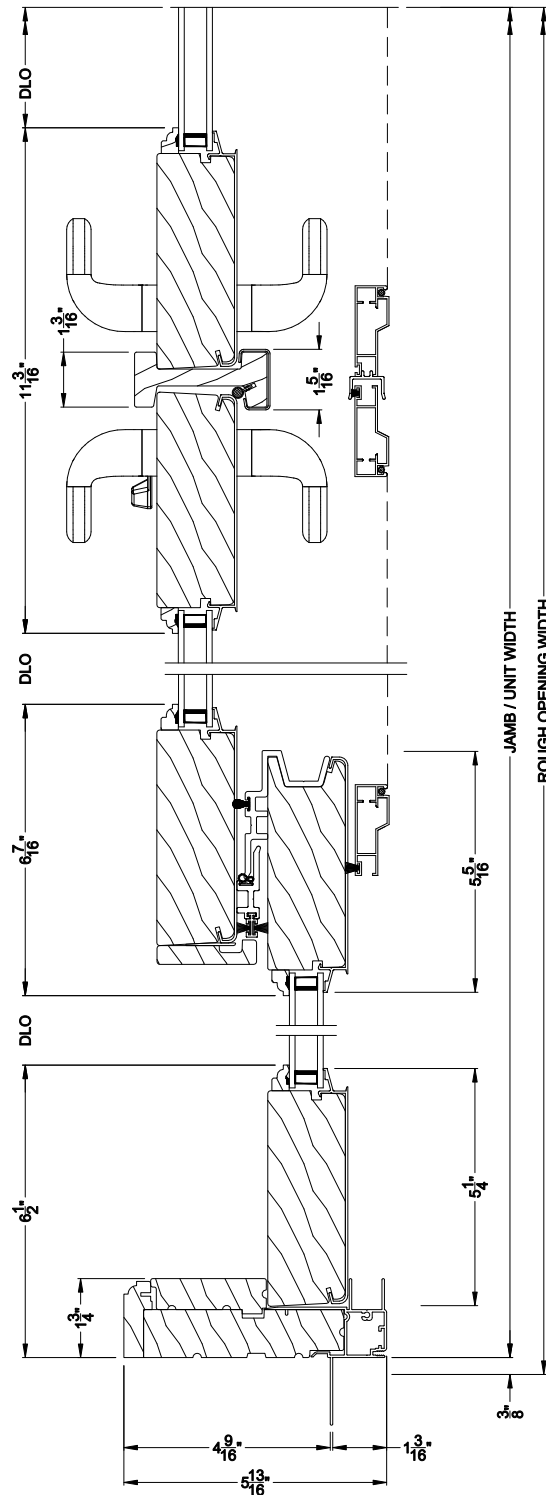

Weather Shield®

Premium Series™

French Sliding Patio Doors

CROSS SECTION DETAILS

PREMIUM FRENCH SLIDING PATIO DOOR (8715)
Vertical Section

PREMIUM FRENCH SLIDING PATIO DOOR (8715)
Vertical Section - 6-9/16" Jamb

Note: All dimensions are approximate. Weather Shield reserves the right to change specifications without notice.

PREMIUM FRENCH SLIDING PATIO DOOR (8715)
Horizontal Section - 3 Panel Door

PREMIUM FRENCH SLIDING PATIO DOOR (8715)
Horizontal Section - 4-Panel Door

Note: All dimensions are approximate. Weather Shield reserves the right to change specifications without notice.

PREMIUM FRENCH SLIDING PATIO DOOR (8715)
Horizontal Section - 3 Panel Door - 6-9/16" Jamb

PREMIUM FRENCH SLIDING PATIO DOOR (8715)
Horizontal Section - 4-Panel Door - 6-9/16" Jamb

Note: All dimensions are approximate. Weather Shield reserves the right to change specifications without notice.