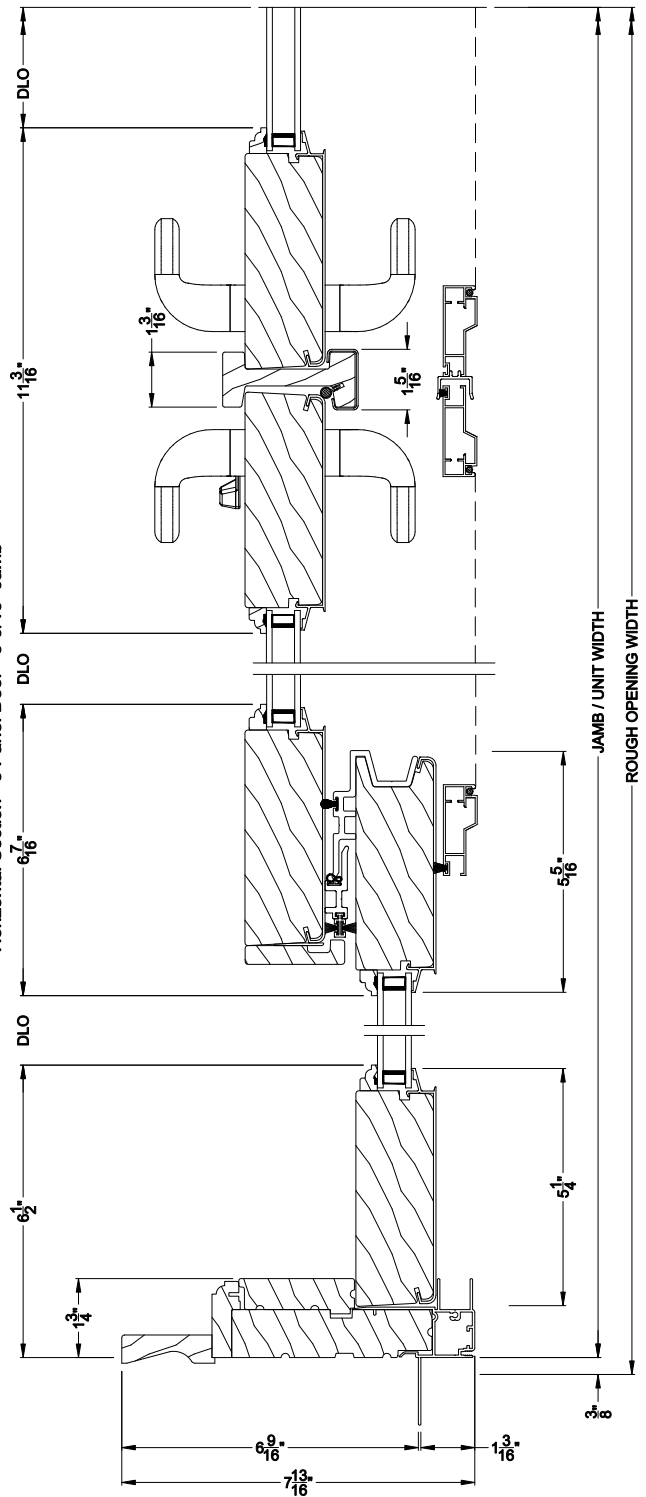

Weather Shield®

Premium Series™

French Sliding Patio Doors

CROSS SECTION DETAILS

PREMIUM FRENCH SLIDING PATIO DOOR (8715)
Vertical Section

PREMIUM FRENCH SLIDING PATIO DOOR (8715)
Vertical Section - 6-9/16" Jamb

Note: All dimensions are approximate. Weather Shield reserves the right to change specifications without notice.

PREMIUM FRENCH SLIDING PATIO DOOR (8715)
Horizontal Section - 3 Panel Door

PREMIUM FRENCH SLIDING PATIO DOOR (8715)
Horizontal Section - 4-Panel Door

Note: All dimensions are approximate. Weather Shield reserves the right to change specifications without notice.

PREMIUM FRENCH SLIDING PATIO DOOR (8715)
Horizontal Section - 3 Panel Door - 6-9/16" Jamb

PREMIUM FRENCH SLIDING PATIO DOOR (8715)
Horizontal Section - 4-Panel Door - 6-9/16" Jamb

Note: All dimensions are approximate. Weather Shield reserves the right to change specifications without notice.