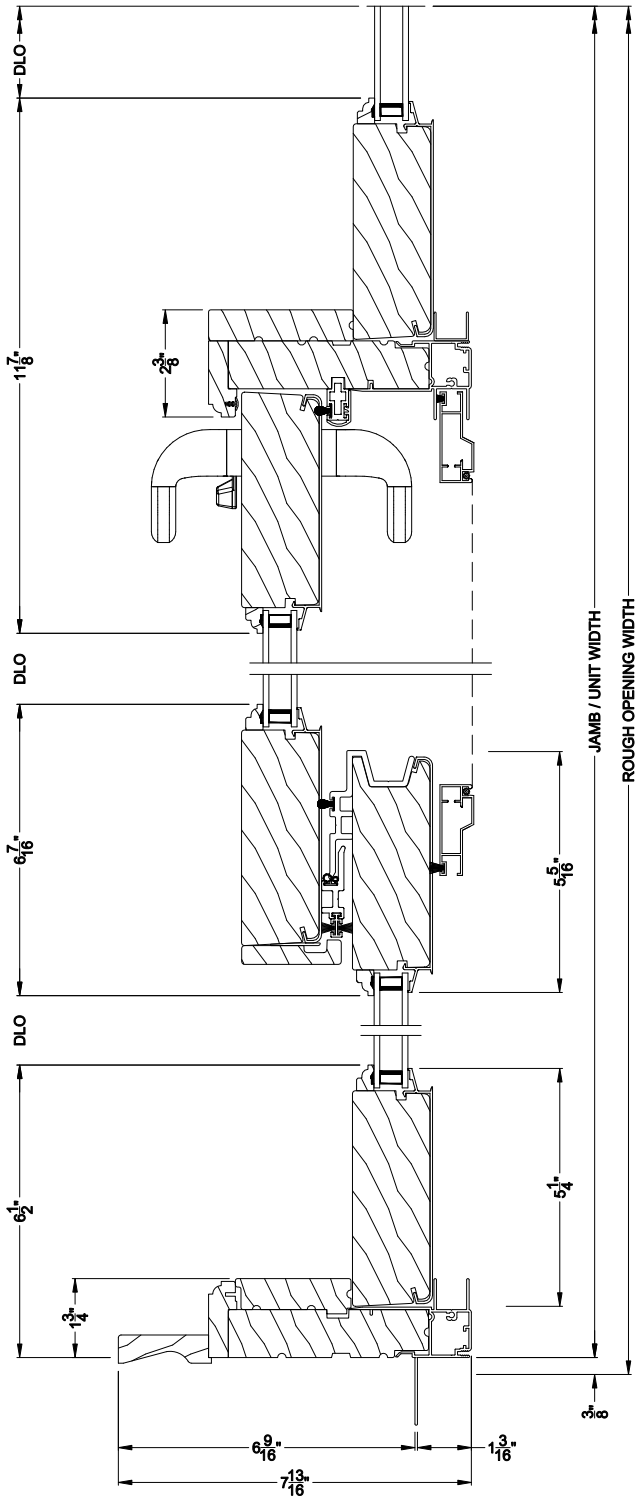

Weather Shield®

Premium Series™

French Sliding Patio Doors

CROSS SECTION DETAILS

PREMIUM FRENCH SLIDING PATIO DOOR (8715)
Vertical Section

PREMIUM FRENCH SLIDING PATIO DOOR (8715)
Vertical Section - 6-9/16" Jamb

Note: All dimensions are approximate. Weather Shield reserves the right to change specifications without notice.

PREMIUM FRENCH SLIDING PATIO DOOR (8715)
Horizontal Section - 3 Panel Door

PREMIUM FRENCH SLIDING PATIO DOOR (8715)
Horizontal Section - 4-Panel Door

Note: All dimensions are approximate. Weather Shield reserves the right to change specifications without notice.

PREMIUM FRENCH SLIDING PATIO DOOR (8715)
Horizontal Section - 3 Panel Door - 6-9/16" Jamb

PREMIUM FRENCH SLIDING PATIO DOOR (8715)
Horizontal Section - 4-Panel Door - 6-9/16" Jamb

Note: All dimensions are approximate. Weather Shield reserves the right to change specifications without notice.