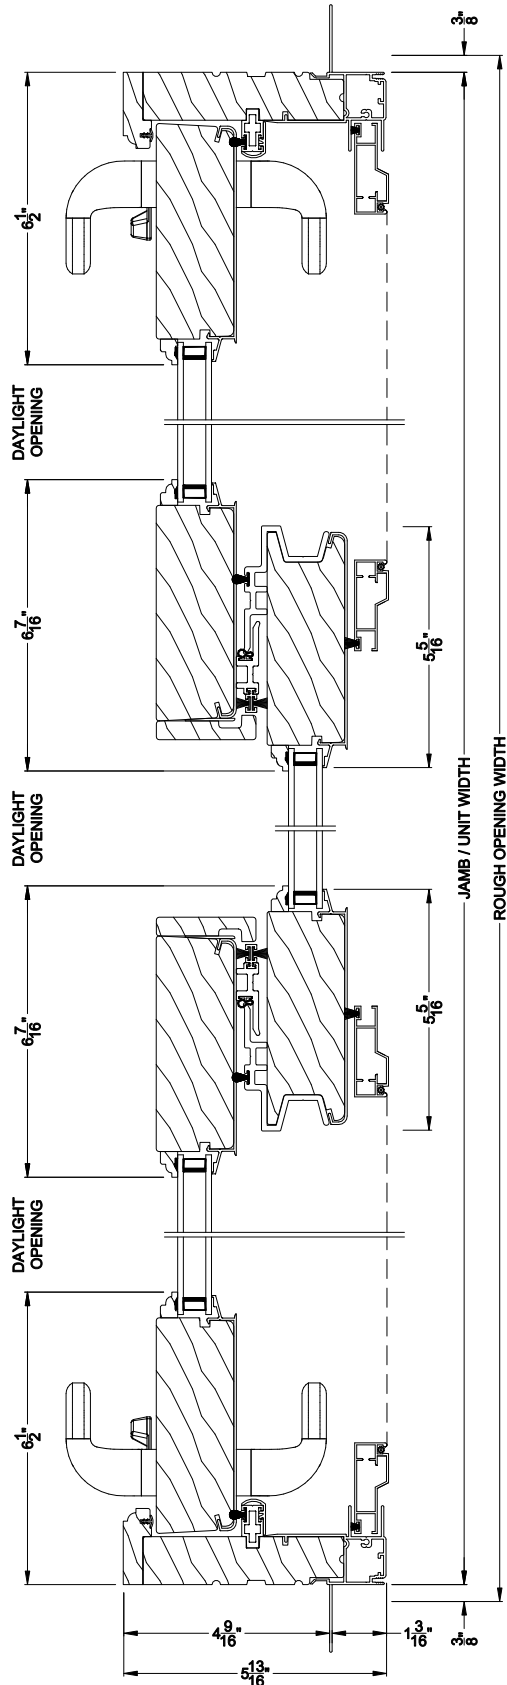

Weather Shield®

Premium Series™

French Sliding Patio Doors

CROSS SECTION DETAILS

PREMIUM FRENCH SLIDING PICTURE PATIO DOOR (8715)
Horizontal Section - 3 Panel Door