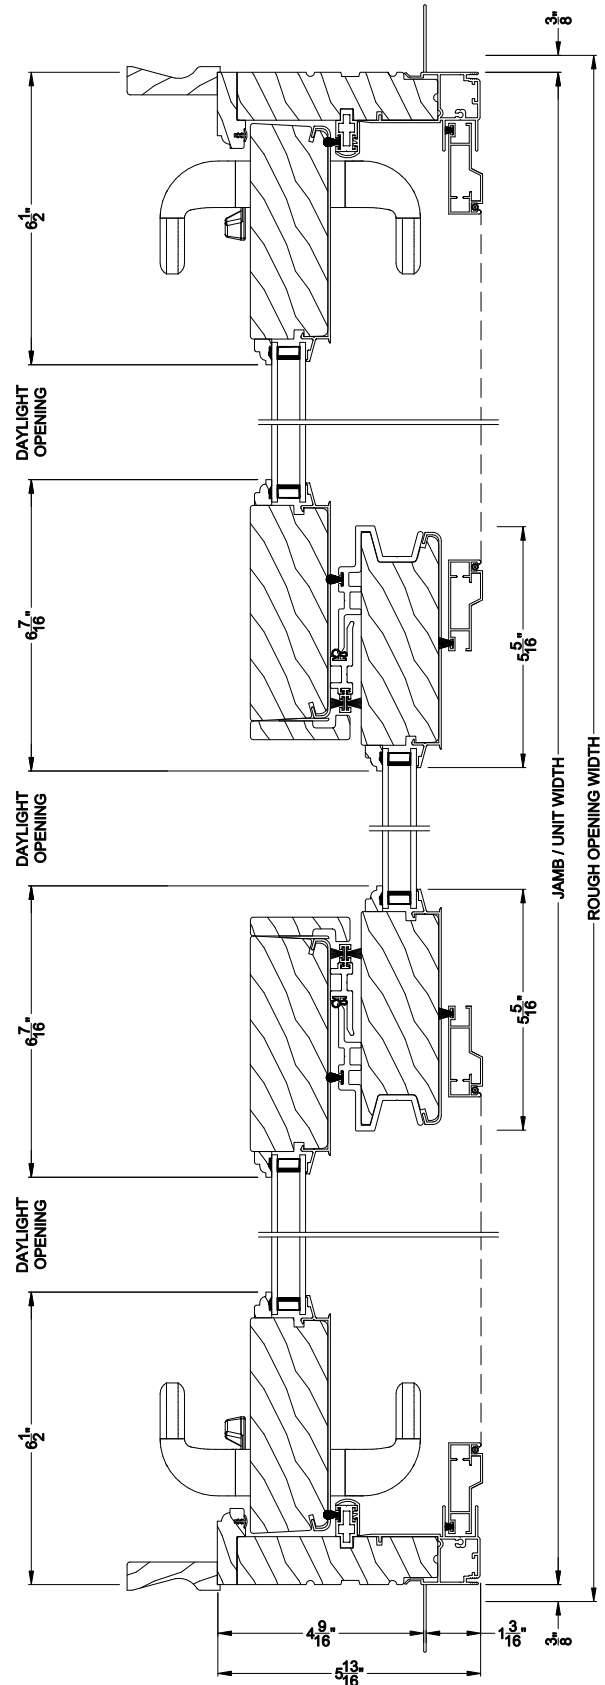

Note: All dimensions are approximate. Weather Shield reserves the right to change specifications without notice.

PREMIUM FRENCH SLIDING PATIO DOOR (8715)
Horizontal Section - 3 Panel Door - 6-9/16" Jamb

PREMIUM FRENCH SLIDING PATIO DOOR (8715)
Horizontal Section - 4-Panel Door - 6-9/16" Jamb

Note: All dimensions are approximate. Weather Shield reserves the right to change specifications without notice.

Weather Shield®

Premium Series™

French Sliding Patio Doors

CROSS SECTION DETAILS

PREMIUM FRENCH SLIDING PICTURE PATIO DOOR (8715)
Horizontal Section - 3 Panel Door

PREMIUM FRENCH SLIDING PICTURE PATIO DOOR (8715)
Horizontal Section - 3 Panel Door - 6-9/16\"/> Jamb

Note: All dimensions are approximate. Weather Shield reserves the right to change specifications without notice.