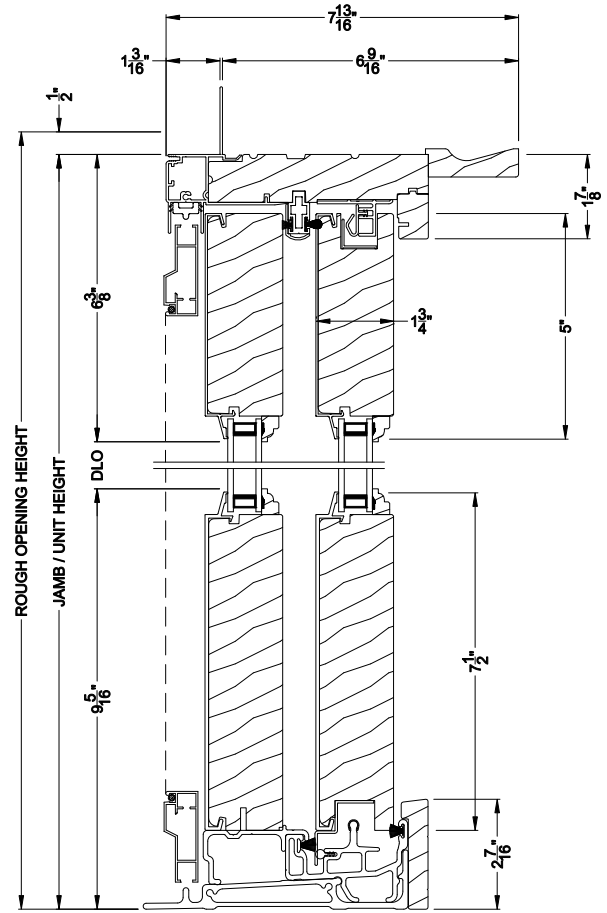

Weather Shield®

Premium Series™

French Sliding Patio Doors

CROSS SECTION DETAILS

PREMIUM FRENCH SLIDING PATIO DOOR (8715)
Vertical Section

PREMIUM FRENCH SLIDING PATIO DOOR (8715)
Vertical Section - 6-9/16" Jamb

Note: All dimensions are approximate. Weather Shield reserves the right to change specifications without notice.

PREMIUM FRENCH SLIDING PATIO DOOR (8715)
Horizontal Section - 3 Panel Door

PREMIUM FRENCH SLIDING PATIO DOOR (8715)
Horizontal Section - 4-Panel Door

Note: All dimensions are approximate. Weather Shield reserves the right to change specifications without notice.

PREMIUM FRENCH SLIDING PATIO DOOR (8715)
Horizontal Section - 3 Panel Door - 6-9/16" Jamb

PREMIUM FRENCH SLIDING PATIO DOOR (8715)
Horizontal Section - 4-Panel Door - 6-9/16" Jamb

Note: All dimensions are approximate. Weather Shield reserves the right to change specifications without notice.