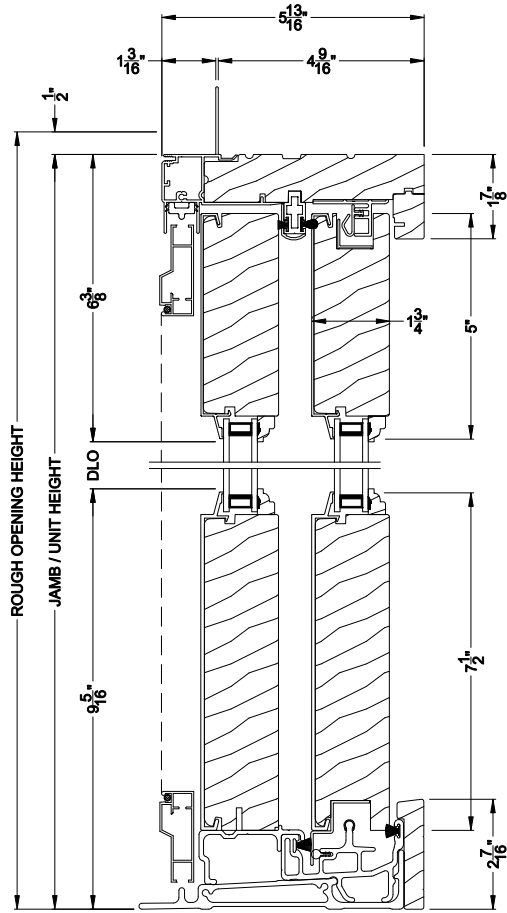

Weather Shield®

Premium Series™

French Sliding Patio Doors

CROSS SECTION DETAILS

PREMIUM FRENCH SLIDING PATIO DOOR (8715)
Vertical Section

PREMIUM FRENCH SLIDING PATIO DOOR (8715)
Vertical Section - 6-9/16" Jamb

Note: All dimensions are approximate. Weather Shield reserves the right to change specifications without notice.

PREMIUM FRENCH SLIDING PATIO DOOR (8715)
Horizontal Section - 3 Panel Door

PREMIUM FRENCH SLIDING PATIO DOOR (8715)
Horizontal Section - 4-Panel Door

Note: All dimensions are approximate. Weather Shield reserves the right to change specifications without notice.

PREMIUM FRENCH SLIDING PATIO DOOR (8715)
Horizontal Section - 3 Panel Door - 6-9/16" Jamb

PREMIUM FRENCH SLIDING PATIO DOOR (8715)
Horizontal Section - 4-Panel Door - 6-9/16" Jamb

Note: All dimensions are approximate. Weather Shield reserves the right to change specifications without notice.