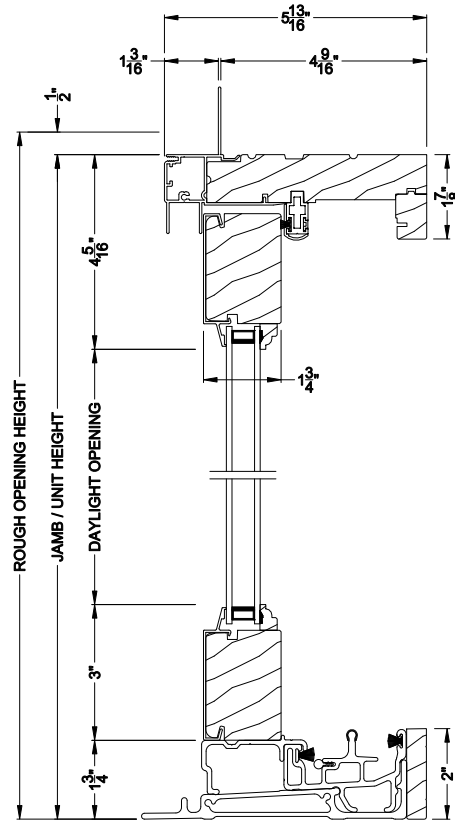

Weather Shield®

Premium Series™

Sliding Patio Doors

CROSS SECTION DETAILS

PREMIUM SLIDING PATIO DOOR (8714)
Vertical Section

PREMIUM SLIDING PATIO DOOR (8714)
Vertical Section - Fixed Sidelite with Low profile sill stop

PREMIUM SLIDING PATIO DOOR (8714)
Horizontal Section

Note: All dimensions are approximate. Weather Shield reserves the right to change specifications without notice.

Weather Shield®

Premium Series™

Sliding Patio Doors

CROSS SECTION DETAILS

PREMIUM SLIDING PATIO DOOR (8714)
Vertical Section - 6-9/16" Jamb

PREMIUM SLIDING PATIO DOOR (8714)
Vertical Section - Fixed Sidelite with Low profile sill stop - 6-9/16" Jamb

PREMIUM SLIDING PATIO DOOR (8714)
Horizontal Section - 6-9/16" Jamb

Note: All dimensions are approximate. Weather Shield reserves the right to change specifications without notice.