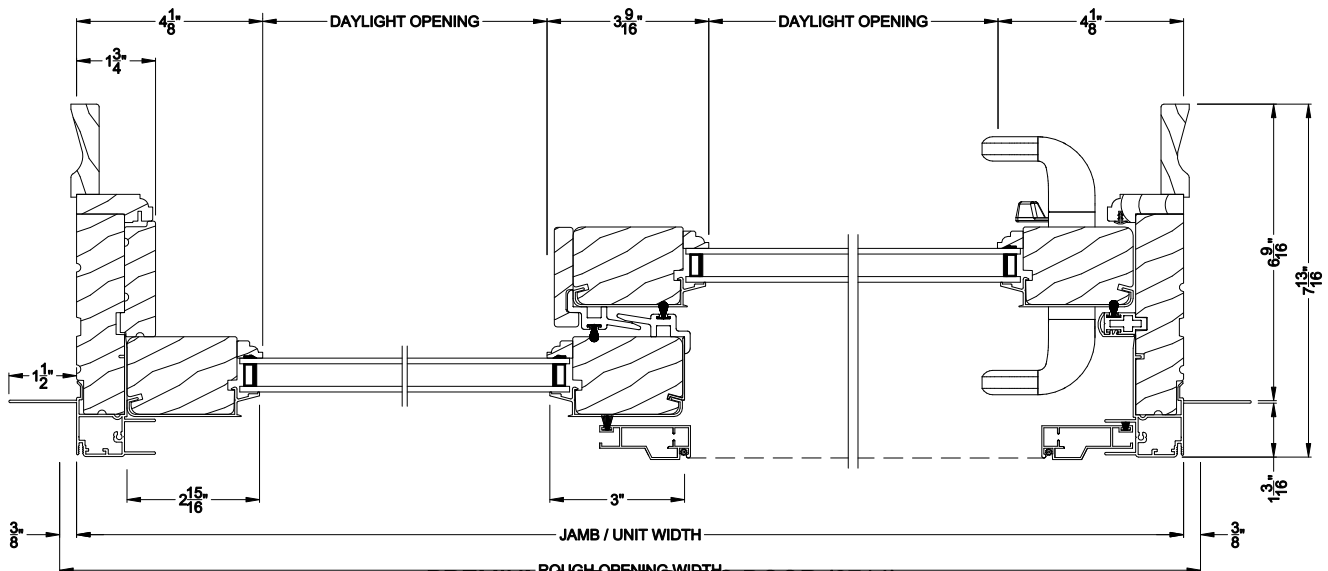

Weather Shield®

Premium Series™

Sliding Patio Doors

CROSS SECTION DETAILS

PREMIUM SLIDING PATIO DOOR (8714)
Vertical Section

PREMIUM SLIDING PATIO DOOR (8714)
Vertical Section - Fixed Sidelite with Low profile sill stop

PREMIUM SLIDING PATIO DOOR (8714)
Horizontal Section

Note: All dimensions are approximate. Weather Shield reserves the right to change specifications without notice.

Weather Shield®

Premium Series™

Sliding Patio Doors

CROSS SECTION DETAILS

PREMIUM SLIDING PATIO DOOR (8714)
Vertical Section - 6-9/16" Jamb

PREMIUM SLIDING PATIO DOOR (8714)
Vertical Section - Fixed Sidelite with Low profile sill stop - 6-9/16" Jamb

PREMIUM SLIDING PATIO DOOR (8714)
Horizontal Section - 6-9/16" Jamb

Note: All dimensions are approximate. Weather Shield reserves the right to change specifications without notice.