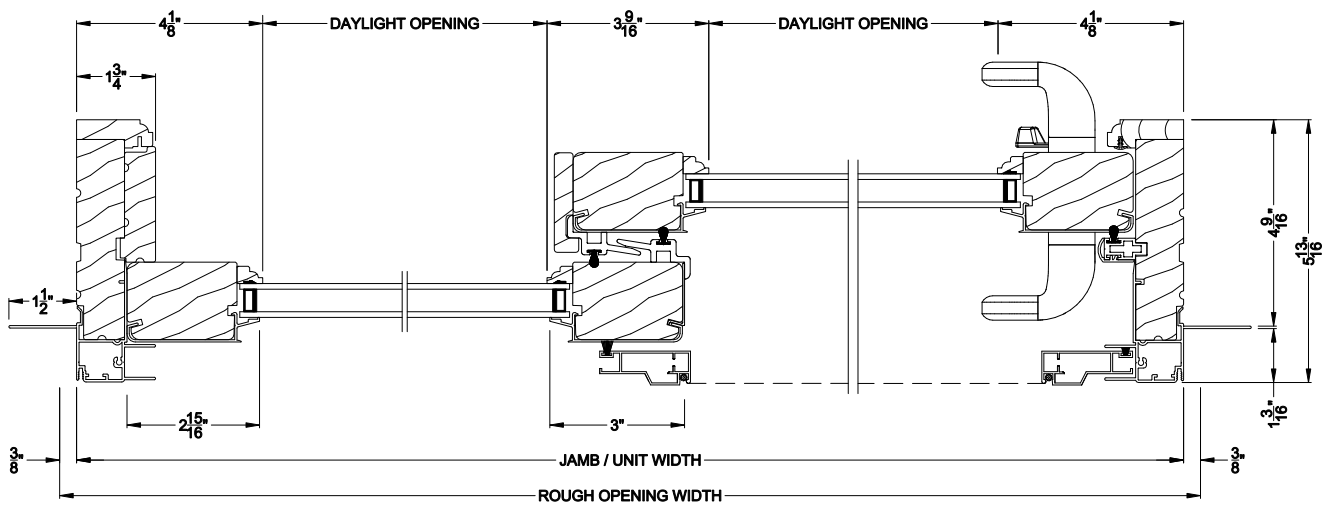

Weather Shield®

Premium Series™

Sliding Patio Doors

CROSS SECTION DETAILS

PREMIUM SLIDING PATIO DOOR (8714)
Vertical Section

PREMIUM SLIDING PATIO DOOR (8714)
Vertical Section - Fixed Sidelite with Low profile sill stop

PREMIUM SLIDING PATIO DOOR (8714)
Horizontal Section

Note: All dimensions are approximate. Weather Shield reserves the right to change specifications without notice.

Weather Shield®

Premium Series™

Sliding Patio Doors

CROSS SECTION DETAILS

PREMIUM SLIDING PATIO DOOR (8714)
Vertical Section - 6-9/16" Jamb

PREMIUM SLIDING PATIO DOOR (8714)
Vertical Section - Fixed Sidelite with Low profile sill stop - 6-9/16" Jamb

PREMIUM SLIDING PATIO DOOR (8714)
Horizontal Section - 6-9/16" Jamb

Note: All dimensions are approximate. Weather Shield reserves the right to change specifications without notice.