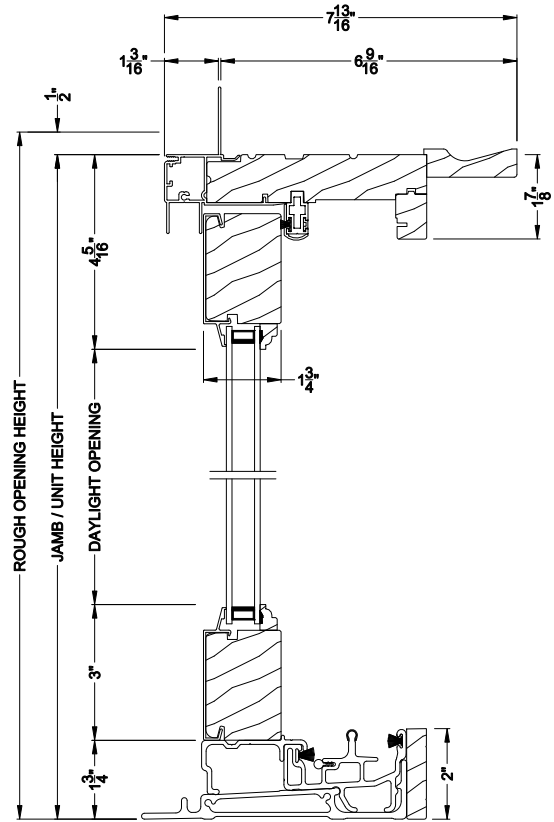

Weather Shield®

Premium Series™

Sliding Patio Doors

CROSS SECTION DETAILS

PREMIUM SLIDING PATIO DOOR (8714)
Vertical Section

PREMIUM SLIDING PATIO DOOR (8714)
Vertical Section - Fixed Sidelite with Low profile sill stop

PREMIUM SLIDING PATIO DOOR (8714)
Horizontal Section

Note: All dimensions are approximate. Weather Shield reserves the right to change specifications without notice.

Weather Shield®

Premium Series™

Sliding Patio Doors

CROSS SECTION DETAILS

PREMIUM SLIDING PATIO DOOR (8714)
Vertical Section - 6-9/16" Jamb

PREMIUM SLIDING PATIO DOOR (8714)
Vertical Section - Fixed Sidelite with Low profile sill stop - 6-9/16" Jamb

PREMIUM SLIDING PATIO DOOR (8714)
Horizontal Section - 6-9/16" Jamb

Note: All dimensions are approximate. Weather Shield reserves the right to change specifications without notice.