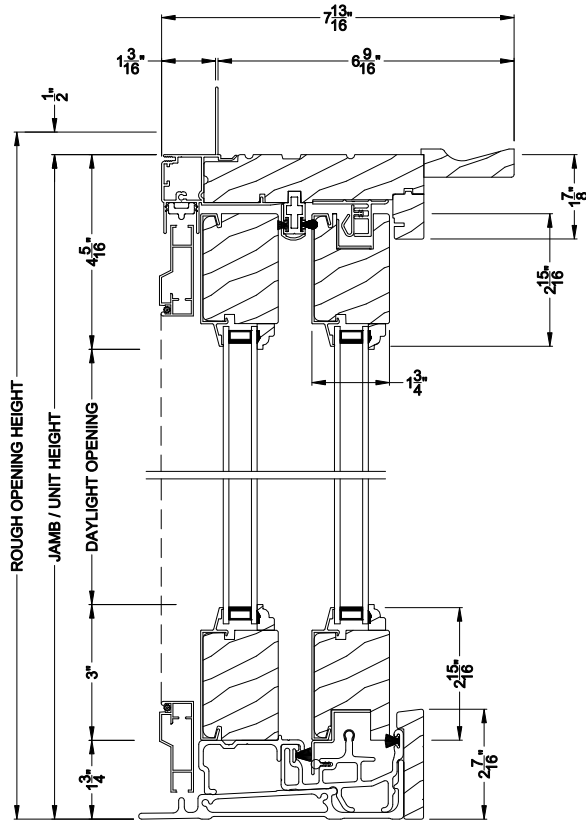

Weather Shield®

Premium Series™

Sliding Patio Doors

CROSS SECTION DETAILS

PREMIUM SLIDING PATIO DOOR (8714)
Vertical Section

PREMIUM SLIDING PATIO DOOR (8714)
Vertical Section - Fixed Sidelite with Low profile sill stop

PREMIUM SLIDING PATIO DOOR (8714)
Horizontal Section

Note: All dimensions are approximate. Weather Shield reserves the right to change specifications without notice.

Weather Shield®

Premium Series™

Sliding Patio Doors

CROSS SECTION DETAILS

PREMIUM SLIDING PATIO DOOR (8714)
Vertical Section - 6-9/16" Jamb

PREMIUM SLIDING PATIO DOOR (8714)
Vertical Section - Fixed Sidelite with Low profile sill stop - 6-9/16" Jamb

PREMIUM SLIDING PATIO DOOR (8714)
Horizontal Section - 6-9/16" Jamb

Note: All dimensions are approximate. Weather Shield reserves the right to change specifications without notice.