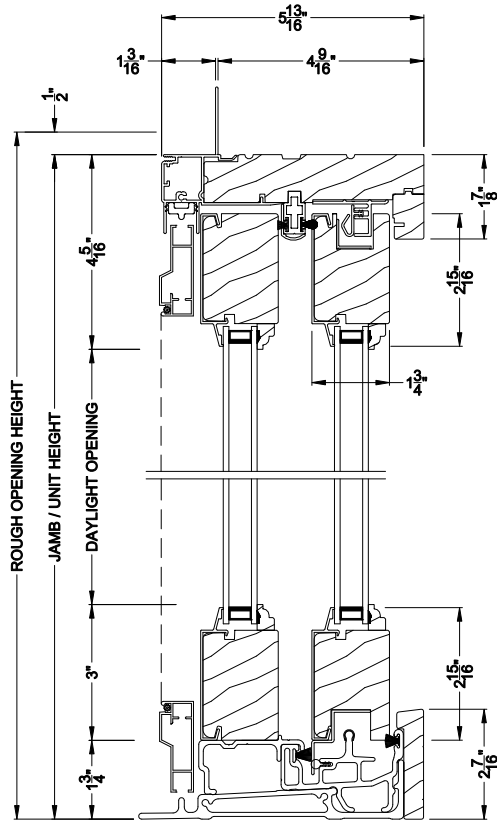

Weather Shield®

Premium Series™

Sliding Patio Doors

CROSS SECTION DETAILS

PREMIUM SLIDING PATIO DOOR (8714)
Vertical Section

PREMIUM SLIDING PATIO DOOR (8714)
Vertical Section - Fixed Sidelite with Low profile sill stop

PREMIUM SLIDING PATIO DOOR (8714)
Horizontal Section

Note: All dimensions are approximate. Weather Shield reserves the right to change specifications without notice.

Weather Shield®

Premium Series™

Sliding Patio Doors

CROSS SECTION DETAILS

PREMIUM SLIDING PATIO DOOR (8714)
Vertical Section - 6-9/16" Jamb

PREMIUM SLIDING PATIO DOOR (8714)
Vertical Section - Fixed Sidelite with Low profile sill stop - 6-9/16" Jamb

PREMIUM SLIDING PATIO DOOR (8714)
Horizontal Section - 6-9/16" Jamb

Note: All dimensions are approximate. Weather Shield reserves the right to change specifications without notice.