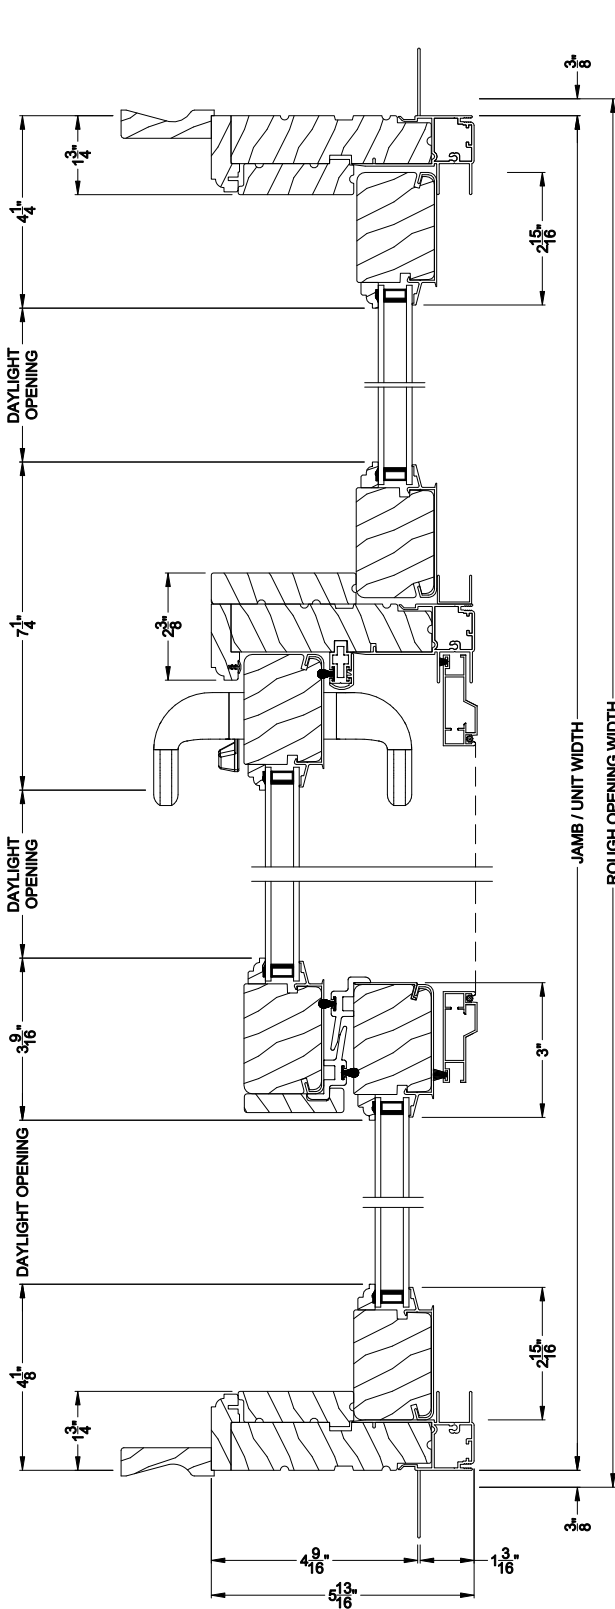

Weather Shield®

Premium Series™

Sliding Patio Doors

CROSS SECTION DETAILS

PREMIUM SLIDING PATIO DOOR (8714)
Vertical Section

PREMIUM SLIDING PATIO DOOR (8714)
Vertical Section - 6-9/16" Jamb

Note: All dimensions are approximate. Weather Shield reserves the right to change specifications without notice.

PREMIUM SLIDING PATIO DOOR (8714)
Horizontal Section - 3 Panel Door

PREMIUM SLIDING PATIO DOOR (8714)
Horizontal Section - 4-Panel Door

Note: All dimensions are approximate. Weather Shield reserves the right to change specifications without notice.

Weather Shield®

Premium Series™

Sliding Patio Doors

CROSS SECTION DETAILS

PREMIUM SLIDING PATIO DOOR (8714)

Horizontal Section - 3 Panel Door - 6-9/16\" Jamb

PREMIUM SLIDING PATIO DOOR (8714)

Horizontal Section - 4-Panel Door - 6-9/16\" Jamb

Note: All dimensions are approximate. Weather Shield reserves the right to change specifications without notice.