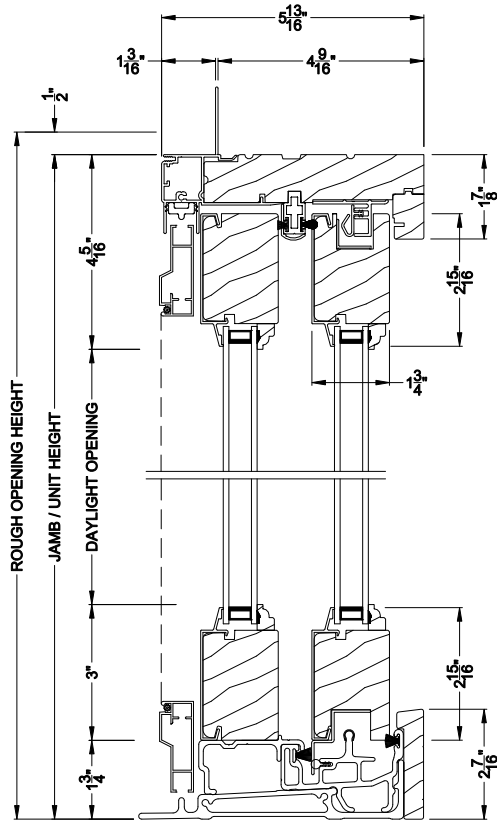

Weather Shield®

Premium Series™

Sliding Patio Doors

CROSS SECTION DETAILS

PREMIUM SLIDING PATIO DOOR (8714)
Vertical Section

PREMIUM SLIDING PATIO DOOR (8714)
Vertical Section - 6-9/16" Jamb

Note: All dimensions are approximate. Weather Shield reserves the right to change specifications without notice.

PREMIUM SLIDING PATIO DOOR (8714)
Horizontal Section - 3 Panel Door

PREMIUM SLIDING PATIO DOOR (8714)
Horizontal Section - 4-Panel Door

Note: All dimensions are approximate. Weather Shield reserves the right to change specifications without notice.

Weather Shield®

Premium Series™

Sliding Patio Doors

CROSS SECTION DETAILS

PREMIUM SLIDING PATIO DOOR (8714)

Horizontal Section - 3 Panel Door - 6-9/16\" Jamb

PREMIUM SLIDING PATIO DOOR (8714)

Horizontal Section - 4-Panel Door - 6-9/16\" Jamb

Note: All dimensions are approximate. Weather Shield reserves the right to change specifications without notice.