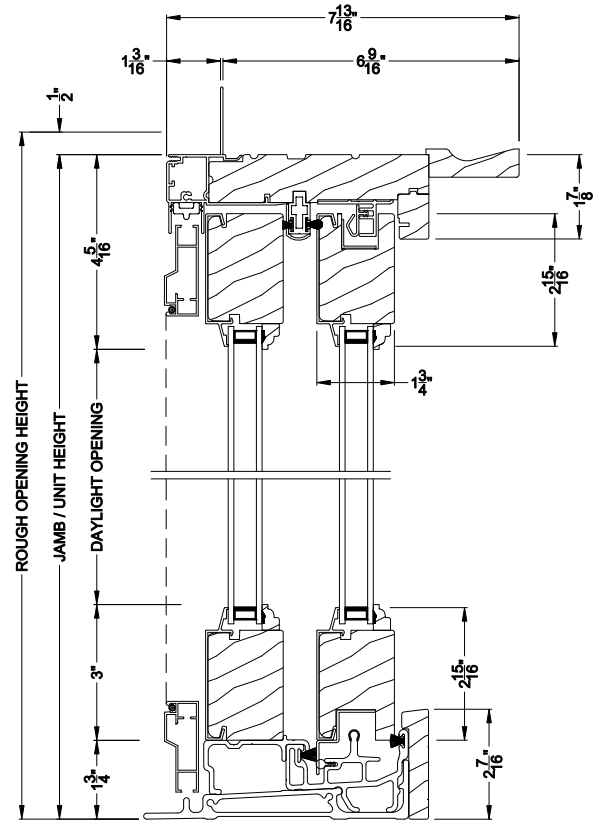

Weather Shield®

Premium Series™

Sliding Patio Doors

CROSS SECTION DETAILS

PREMIUM SLIDING PATIO DOOR (8714)
Vertical Section

PREMIUM SLIDING PATIO DOOR (8714)
Vertical Section - 6-9/16" Jamb

Note: All dimensions are approximate. Weather Shield reserves the right to change specifications without notice.

PREMIUM SLIDING PATIO DOOR (8714)
Horizontal Section - 3 Panel Door

PREMIUM SLIDING PATIO DOOR (8714)
Horizontal Section - 4-Panel Door

Note: All dimensions are approximate. Weather Shield reserves the right to change specifications without notice.

Weather Shield®

Premium Series™

Sliding Patio Doors

CROSS SECTION DETAILS

PREMIUM SLIDING PATIO DOOR (8714)

Horizontal Section - 3 Panel Door - 6-9/16\" Jamb

PREMIUM SLIDING PATIO DOOR (8714)

Horizontal Section - 4-Panel Door - 6-9/16\" Jamb

Note: All dimensions are approximate. Weather Shield reserves the right to change specifications without notice.