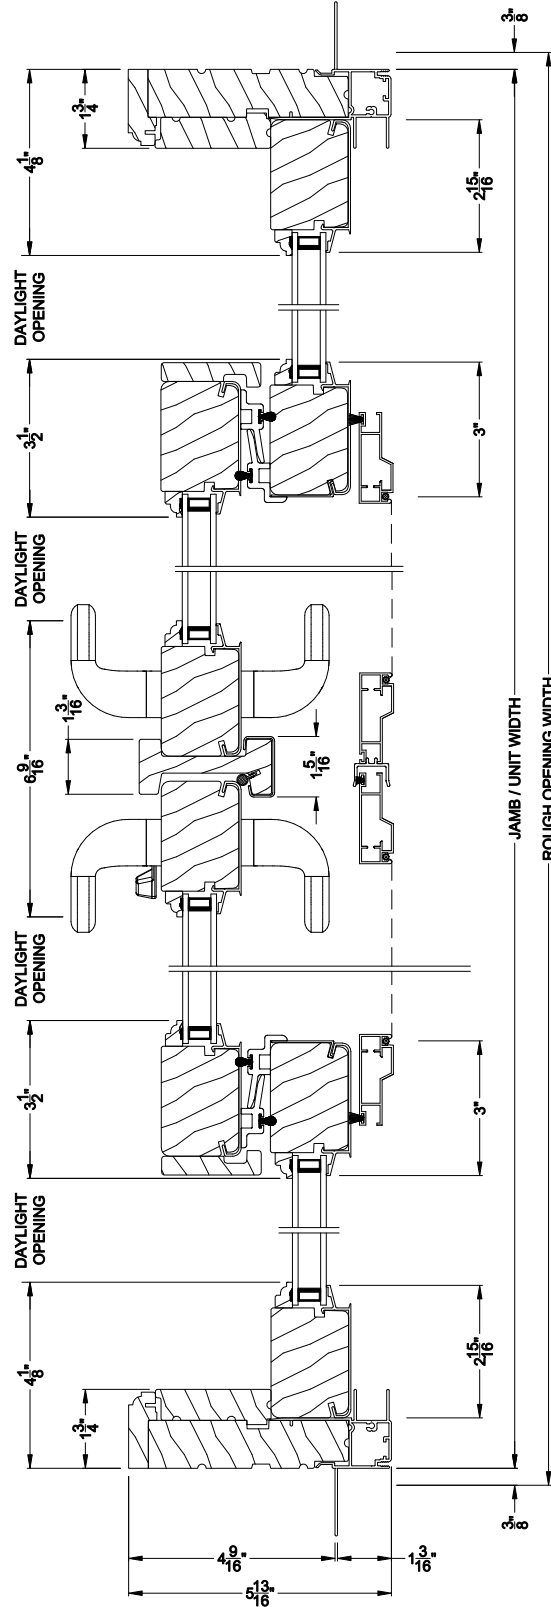

Weather Shield®

Premium Series™

Sliding Patio Doors

CROSS SECTION DETAILS

PREMIUM SLIDING PATIO DOOR (8714)
Vertical Section

PREMIUM SLIDING PATIO DOOR (8714)
Vertical Section - 6-9/16" Jamb

Note: All dimensions are approximate. Weather Shield reserves the right to change specifications without notice.

PREMIUM SLIDING PATIO DOOR (8714)
Horizontal Section - 3 Panel Door

PREMIUM SLIDING PATIO DOOR (8714)
Horizontal Section - 4-Panel Door

Note: All dimensions are approximate. Weather Shield reserves the right to change specifications without notice.

Weather Shield®

Premium Series™

Sliding Patio Doors

CROSS SECTION DETAILS

PREMIUM SLIDING PATIO DOOR (8714)

Horizontal Section - 3 Panel Door - 6-9/16\" Jamb

PREMIUM SLIDING PATIO DOOR (8714)

Horizontal Section - 4-Panel Door - 6-9/16\" Jamb

Note: All dimensions are approximate. Weather Shield reserves the right to change specifications without notice.