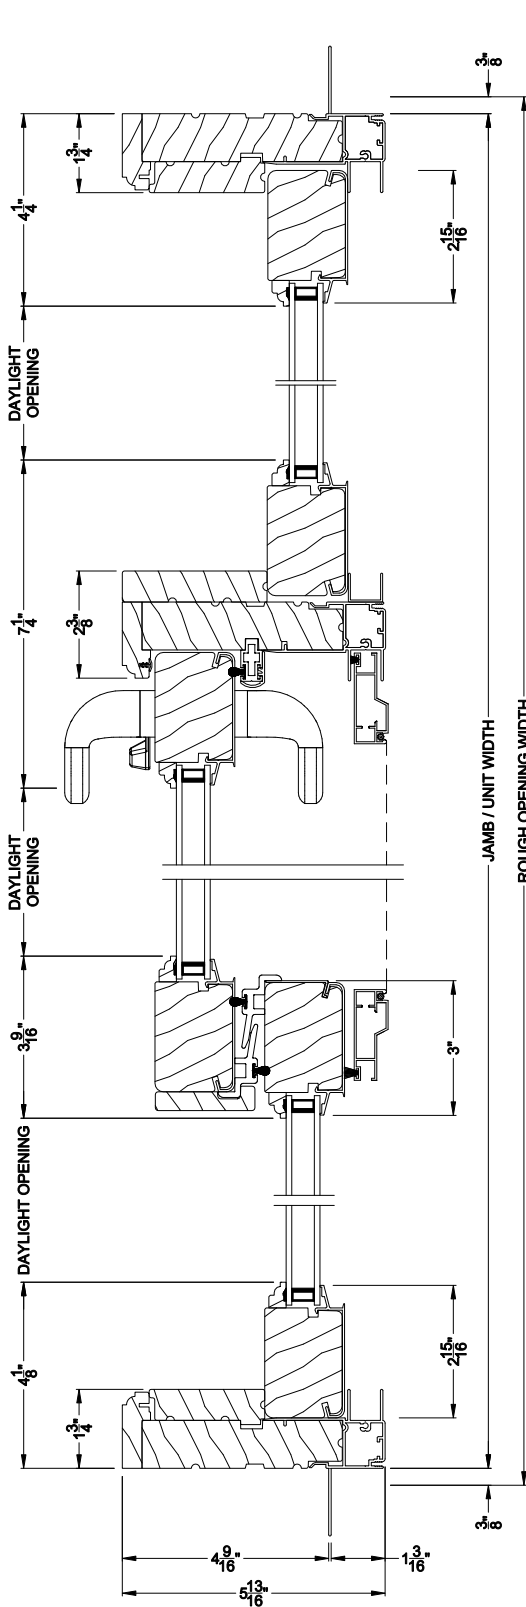

Weather Shield®

Premium Series™

Sliding Patio Doors

CROSS SECTION DETAILS

PREMIUM SLIDING PATIO DOOR (8714)
Vertical Section

PREMIUM SLIDING PATIO DOOR (8714)
Vertical Section - 6-9/16" Jamb

Note: All dimensions are approximate. Weather Shield reserves the right to change specifications without notice.

PREMIUM SLIDING PATIO DOOR (8714)
Horizontal Section - 3 Panel Door

PREMIUM SLIDING PATIO DOOR (8714)
Horizontal Section - 4-Panel Door

Note: All dimensions are approximate. Weather Shield reserves the right to change specifications without notice.

Weather Shield®

Premium Series™

Sliding Patio Doors

CROSS SECTION DETAILS

PREMIUM SLIDING PATIO DOOR (8714)

Horizontal Section - 3 Panel Door - 6-9/16\" Jamb

PREMIUM SLIDING PATIO DOOR (8714)

Horizontal Section - 4-Panel Door - 6-9/16\" Jamb

Note: All dimensions are approximate. Weather Shield reserves the right to change specifications without notice.