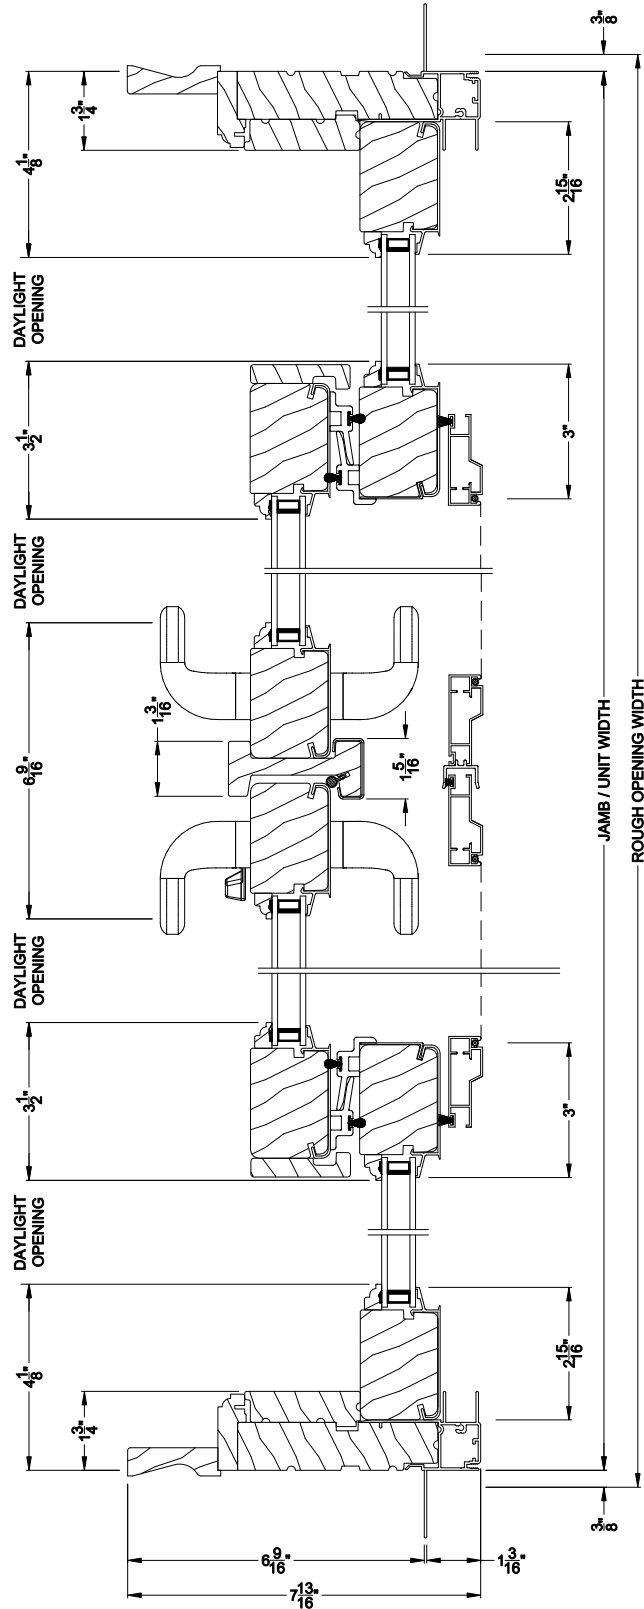

Weather Shield®

Premium Series™

Sliding Patio Doors

CROSS SECTION DETAILS

PREMIUM SLIDING PATIO DOOR (8714)
Vertical Section

PREMIUM SLIDING PATIO DOOR (8714)
Vertical Section - 6-9/16" Jamb

Note: All dimensions are approximate. Weather Shield reserves the right to change specifications without notice.

PREMIUM SLIDING PATIO DOOR (8714)
Horizontal Section - 3 Panel Door

PREMIUM SLIDING PATIO DOOR (8714)
Horizontal Section - 4-Panel Door

Note: All dimensions are approximate. Weather Shield reserves the right to change specifications without notice.

Weather Shield®

Premium Series™

Sliding Patio Doors

CROSS SECTION DETAILS

PREMIUM SLIDING PATIO DOOR (8714)

Horizontal Section - 3 Panel Door - 6-9/16\" Jamb

PREMIUM SLIDING PATIO DOOR (8714)

Horizontal Section - 4-Panel Door - 6-9/16\" Jamb

Note: All dimensions are approximate. Weather Shield reserves the right to change specifications without notice.