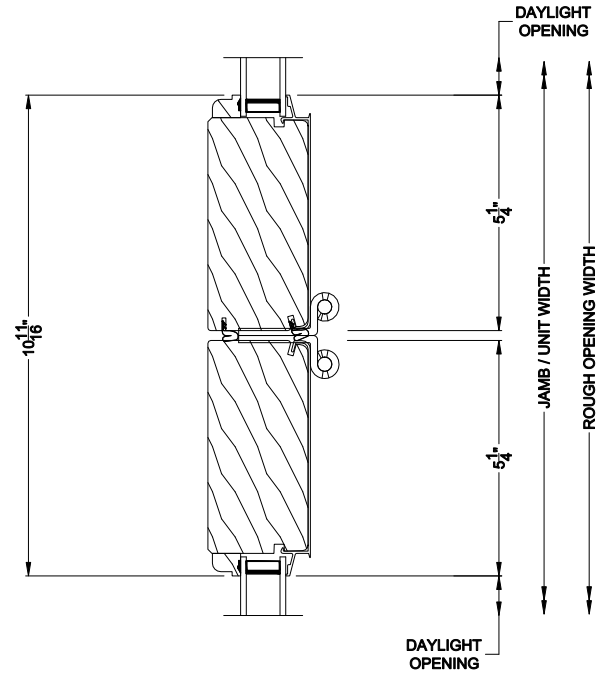

Outswing Bi-Fold Doors

CROSS SECTION DETAILS

PREMIUM BI-FOLD DOOR (8622)
Horizontal Section

Note: All dimensions are approximate. Weather Shield reserves the right to change specifications without notice.

Weather Shield®

Premium Series™

Outswing Bi-Fold Doors

CROSS SECTION DETAILS

PREMIUM BI-FOLD DOOR (8622)
Horizontal Section

Note: All dimensions are approximate. Weather Shield reserves the right to change specifications without notice.