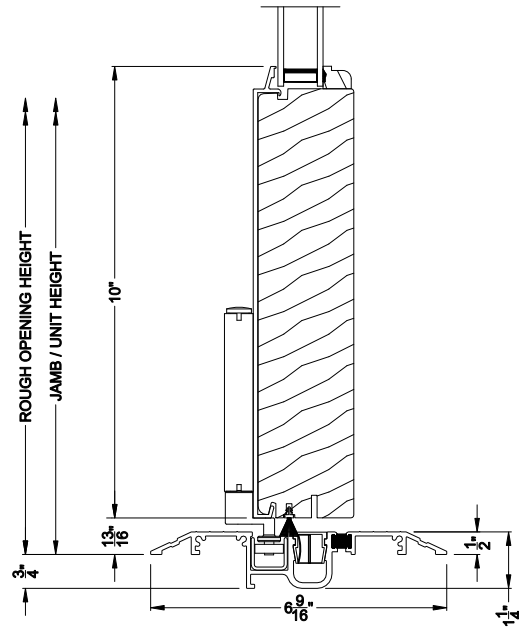

Weather Shield®

Premium Series™

Outswing Bi-Fold Doors

CROSS SECTION DETAILS

PREMIUM BI-FOLD DOOR (8622)
Vertical Section - Standard Sill

PREMIUM BI-FOLD DOOR (8622)
Vertical Section - ADA Sill

SILL PAN REQUIRED
CONSULT A WATER PROOFING
CONSULTANT TO ENSURE
ADEQUATE DRAINAGE

PREMIUM BI-FOLD DOOR (8622)
Vertical Section - U-channel Sill

Note: All dimensions are approximate. Weather Shield reserves the right to change specifications without notice.

Weather Shield®

Premium Series™

Outswing Bi-Fold Doors

CROSS SECTION DETAILS

PREMIUM BI-FOLD DOOR (8622)
Horizontal Section

Note: All dimensions are approximate. Weather Shield reserves the right to change specifications without notice.