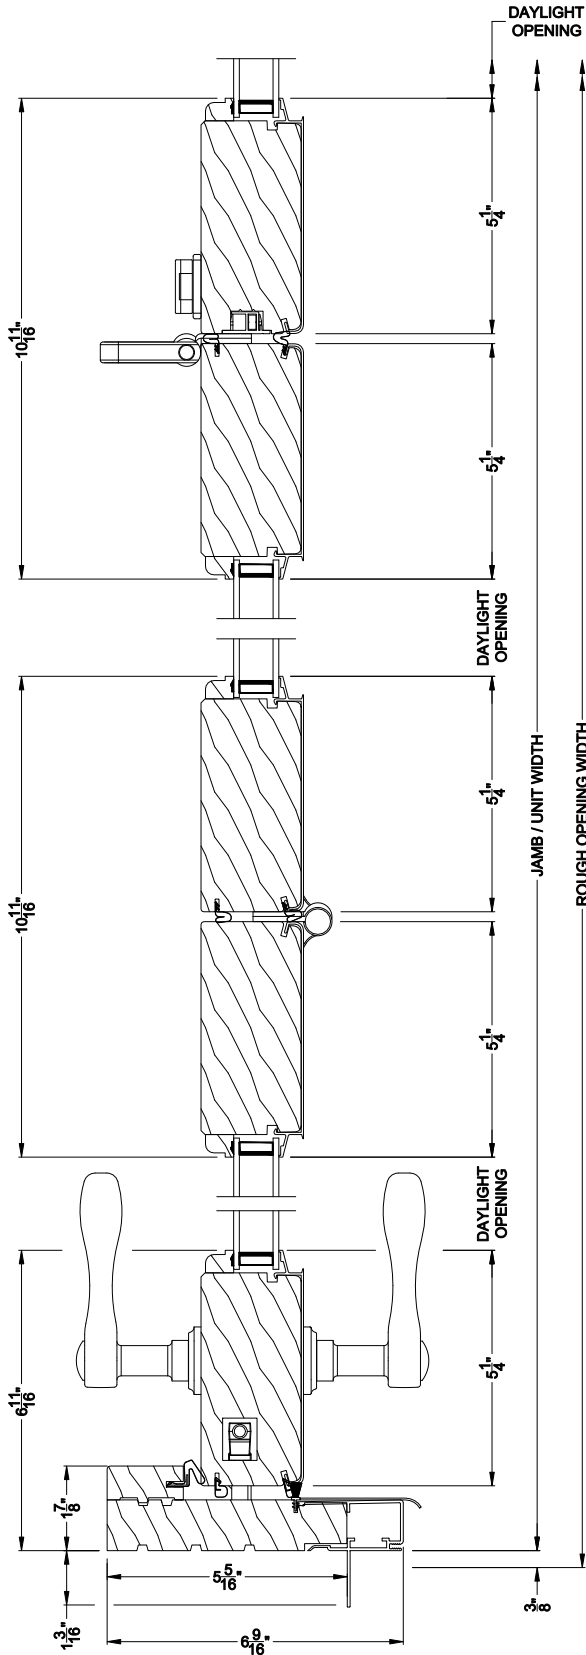

Weather Shield®

Premium Series™

Outswing Bi-Fold Doors

CROSS SECTION DETAILS

PREMIUM BI-FOLD DOOR (8622)
Vertical Section - Standard Sill

PREMIUM BI-FOLD DOOR (8622)
Vertical Section - ADA Sill

SILL PAN REQUIRED
CONSULT A WATER PROOFING
CONSULTANT TO ENSURE
ADEQUATE DRAINAGE

PREMIUM BI-FOLD DOOR (8622)
Vertical Section - U-channel Sill

Note: All dimensions are approximate. Weather Shield reserves the right to change specifications without notice.

Weather Shield®

Premium Series™

Outswing Bi-Fold Doors

CROSS SECTION DETAILS

PREMIUM BI-FOLD DOOR (8622)
Horizontal Section

Note: All dimensions are approximate. Weather Shield reserves the right to change specifications without notice.

Weather Shield®

Premium Series™

Outswing Bi-Fold Doors

CROSS SECTION DETAILS

PREMIUM BI-FOLD DOOR (8622)
Horizontal Section

Note: All dimensions are approximate. Weather Shield reserves the right to change specifications without notice.