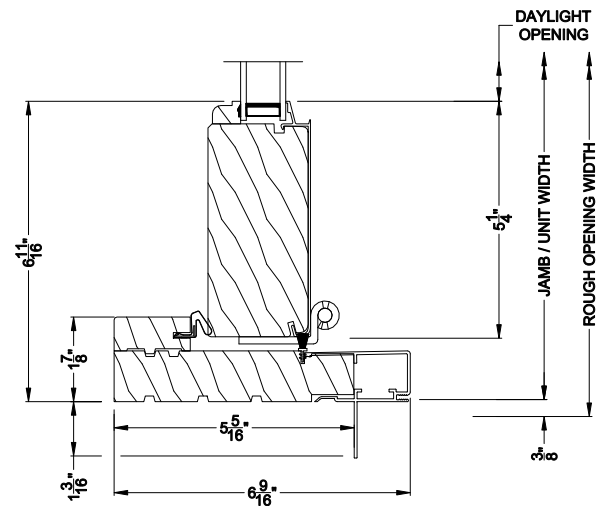

Weather Shield®

Premium Series™

Outswing Bi-Fold Doors

CROSS SECTION DETAILS

PREMIUM BI-FOLD DOOR (8622)
Horizontal Section

Note: All dimensions are approximate. Weather Shield reserves the right to change specifications without notice.