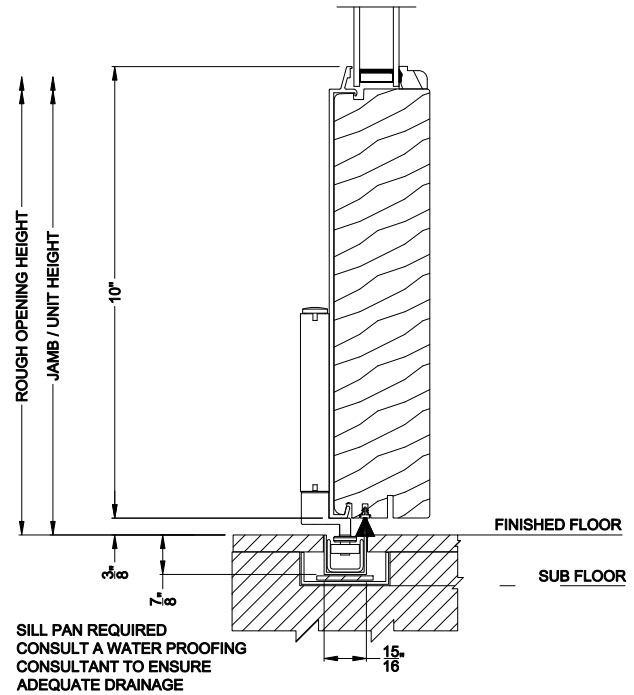

Weather Shield®

Premium Series™

Outswing Bi-Fold Doors

CROSS SECTION DETAILS

PREMIUM BI-FOLD DOOR (8622)
Vertical Section - Standard Sill

PREMIUM BI-FOLD DOOR (8622)
Vertical Section - ADA Sill

SILL PAN REQUIRED
CONSULT A WATER PROOFING
CONSULTANT TO ENSURE
ADEQUATE DRAINAGE

PREMIUM BI-FOLD DOOR (8622)
Vertical Section - U-channel Sill

Note: All dimensions are approximate. Weather Shield reserves the right to change specifications without notice.

Weather Shield®

Premium Series™

Outswing Bi-Fold Doors

CROSS SECTION DETAILS

PREMIUM BI-FOLD DOOR (8622)
Horizontal Section

Note: All dimensions are approximate. Weather Shield reserves the right to change specifications without notice.