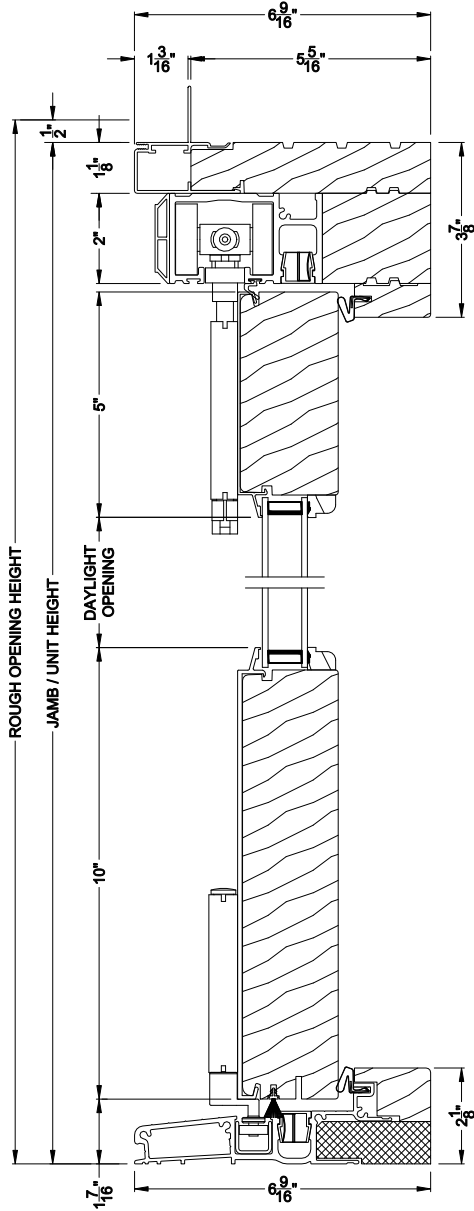

Weather Shield®

Premium Series™

Outswing Bi-Fold Doors

CROSS SECTION DETAILS

PREMIUM BI-FOLD DOOR (8622)
Vertical Section - Standard Sill

PREMIUM BI-FOLD DOOR (8622)
Vertical Section - ADA Sill

SILL PAN REQUIRED
CONSULT A WATER PROOFING
CONSULTANT TO ENSURE
ADEQUATE DRAINAGE

PREMIUM BI-FOLD DOOR (8622)
Vertical Section - U-channel Sill

Note: All dimensions are approximate. Weather Shield reserves the right to change specifications without notice.

Weather Shield®

Premium Series™

Outswing Bi-Fold Doors

CROSS SECTION DETAILS

PREMIUM BI-FOLD DOOR (8622)
Horizontal Section

Note: All dimensions are approximate. Weather Shield reserves the right to change specifications without notice.

Weather Shield®

Premium Series™

Outswing Bi-Fold Doors

CROSS SECTION DETAILS

PREMIUM BI-FOLD DOOR (8622)
Horizontal Section

Note: All dimensions are approximate. Weather Shield reserves the right to change specifications without notice.