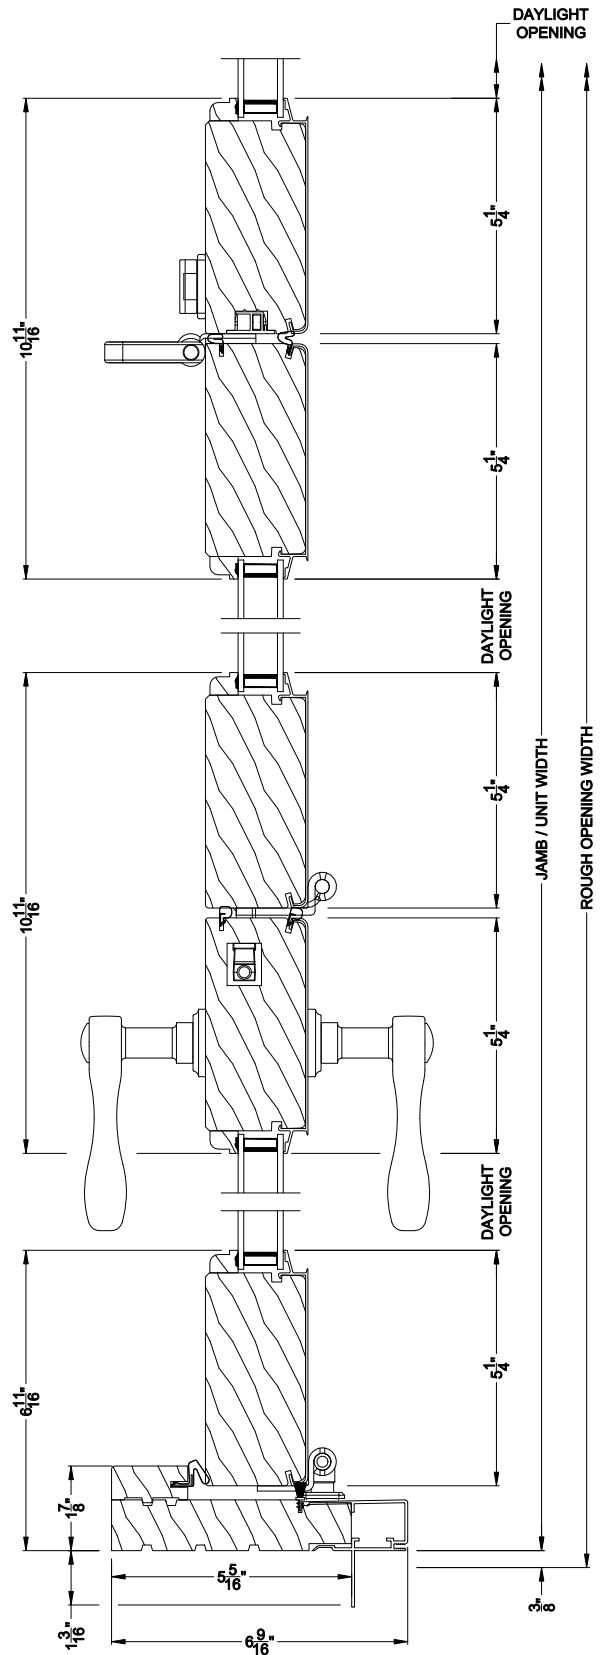

Weather Shield®

Premium Series™

Outswing Bi-Fold Doors

CROSS SECTION DETAILS

PREMIUM BI-FOLD DOOR (8622)
Vertical Section - Standard Sill

PREMIUM BI-FOLD DOOR (8622)
Vertical Section - ADA Sill

SILL PAN REQUIRED
CONSULT A WATER PROOFING
CONSULTANT TO ENSURE
ADEQUATE DRAINAGE

PREMIUM BI-FOLD DOOR (8622)
Vertical Section - U-channel Sill

Note: All dimensions are approximate. Weather Shield reserves the right to change specifications without notice.

Weather Shield®

Premium Series™

Outswing Bi-Fold Doors

CROSS SECTION DETAILS

PREMIUM BI-FOLD DOOR (8622)
Horizontal Section

Note: All dimensions are approximate. Weather Shield reserves the right to change specifications without notice.

Weather Shield®

Premium Series™

Outswing Bi-Fold Doors

CROSS SECTION DETAILS

PREMIUM BI-FOLD DOOR (8622)
Horizontal Section

Note: All dimensions are approximate. Weather Shield reserves the right to change specifications without notice.