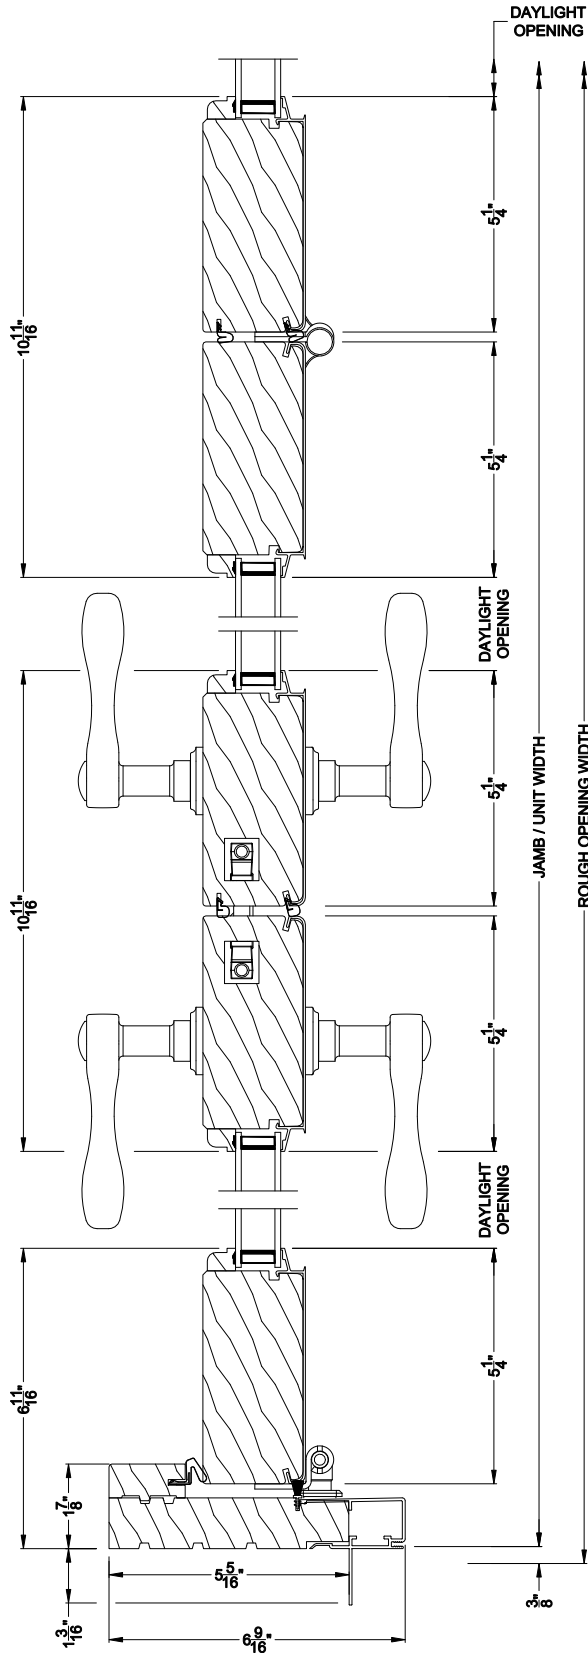

Weather Shield®

Premium Series™

Outswing Bi-Fold Doors

CROSS SECTION DETAILS

PREMIUM BI-FOLD DOOR (8622)
Vertical Section - Standard Sill

PREMIUM BI-FOLD DOOR (8622)
Vertical Section - ADA Sill

SILL PAN REQUIRED
CONSULT A WATER PROOFING
CONSULTANT TO ENSURE
ADEQUATE DRAINAGE

PREMIUM BI-FOLD DOOR (8622)
Vertical Section - U-channel Sill

Note: All dimensions are approximate. Weather Shield reserves the right to change specifications without notice.

Weather Shield®

Premium Series™

Outswing Bi-Fold Doors

CROSS SECTION DETAILS

PREMIUM BI-FOLD DOOR (8622)
Horizontal Section

Note: All dimensions are approximate. Weather Shield reserves the right to change specifications without notice.

Weather Shield®

Premium Series™

Outswing Bi-Fold Doors

CROSS SECTION DETAILS

PREMIUM BI-FOLD DOOR (8622)
Horizontal Section

Note: All dimensions are approximate. Weather Shield reserves the right to change specifications without notice.