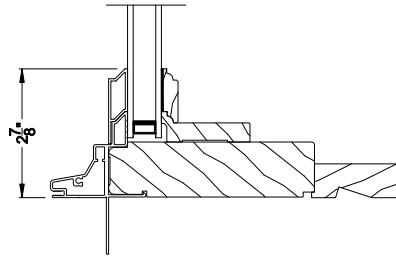

Note: All dimensions are approximate. Weather Shield reserves the right to change specifications without notice.

Weather Shield®

Premium Series™

Special Shape Windows

CROSS SECTION DETAILS

PREMIUM DIRECT-SET SPECIAL SHAPE (8306)
Vertical Section - 6-9/16" jamb

PREMIUM DIRECT-SET SPECIAL SHAPE
Stack Section

PREMIUM DIRECT-SET (8306)
Vertical Section - Simulated Sash (Cas)

PREMIUM DIRECT-SET (8306)
Vertical Section - Simulated Sash (DH)

PREMIUM DIRECT-SET SPECIAL SHAPE (8306)
Horizontal Section - 6-9/16" jamb

PREMIUM DIRECT-SET SPECIAL SHAPE
Horizontal Mullion Section

Note: All dimensions are approximate. Weather Shield reserves the right to change specifications without notice.

Weather Shield®

Premium Series™