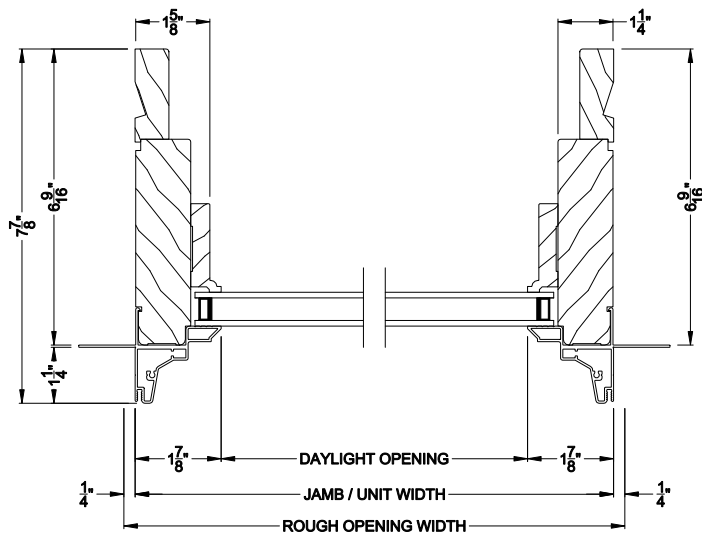

Note: All dimensions are approximate. Weather Shield reserves the right to change specifications without notice.

Weather Shield®

Premium Series™

Special Shape Windows

CROSS SECTION DETAILS

PREMIUM DIRECT-SET SPECIAL SHAPE (8306)
Vertical Section - 6-9/16" jamb

PREMIUM DIRECT-SET SPECIAL SHAPE
Stack Section

PREMIUM DIRECT-SET (8306)
Vertical Section - Simulated Sash (Cas)

PREMIUM DIRECT-SET (8306)
Vertical Section - Simulated Sash (DH)

PREMIUM DIRECT-SET SPECIAL SHAPE (8306)
Horizontal Section - 6-9/16" jamb

PREMIUM DIRECT-SET SPECIAL SHAPE
Horizontal Mullion Section

Note: All dimensions are approximate. Weather Shield reserves the right to change specifications without notice.

Weather Shield®

Premium Series™

Special Shape Windows

CROSS SECTION DETAILS

PREMIUM DIRECT-SET SPECIAL SHAPE (8306)
Vertical Section - 3-1/16" jamb

PREMIUM DIRECT-SET SPECIAL SHAPE
Stack Section

PREMIUM DIRECT-SET (8306)
Vertical Section - Simulated Sash (Cas)