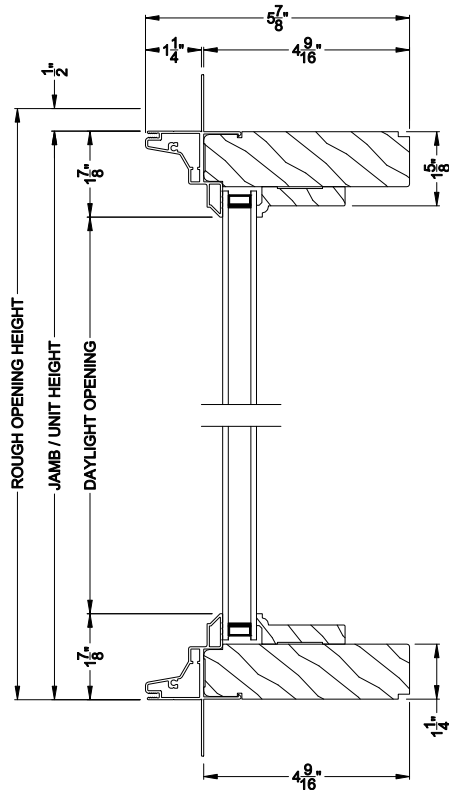

Weather Shield®

Premium Series™

Special Shape Windows

CROSS SECTION DETAILS

PREMIUM DIRECT-SET SPECIAL SHAPE (8306)
Vertical Section - Colonial glazing bead

PREMIUM DIRECT-SET SPECIAL SHAPE
Stack Section

PREMIUM DIRECT-SET (8306)
Vertical Section - Simulated Sash (Cas)

PREMIUM DIRECT-SET (8306)
Vertical Section - Simulated Sash (DH)

PREMIUM DIRECT-SET SPECIAL SHAPE (8306)
Horizontal Section - Colonial glazing bead

PREMIUM DIRECT-SET SPECIAL SHAPE
Horizontal Mullion Section

Note: All dimensions are approximate. Weather Shield reserves the right to change specifications without notice.

Weather Shield®

Premium Series™

Special Shape Windows

CROSS SECTION DETAILS

PREMIUM DIRECT-SET SPECIAL SHAPE (8306)
Vertical Section - 6-9/16" jamb

PREMIUM DIRECT-SET SPECIAL SHAPE
Horizontal Mullion Section

Note: All dimensions are approximate. Weather Shield reserves the right to change specifications without notice.

Weather Shield®

Premium Series™