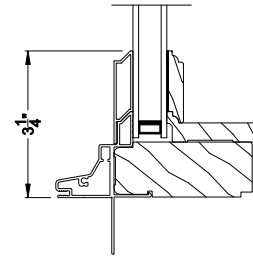

PREMIUM DIRECT-SET SPECIAL SHAPE
Horizontal Mullion Section

Note: All dimensions are approximate. Weather Shield reserves the right to change specifications without notice.

Weather Shield®

Premium Series™

Special Shape Windows

CROSS SECTION DETAILS

PREMIUM DIRECT-SET SPECIAL SHAPE (8306)
Vertical Section - 3-1/16" jamb

PREMIUM DIRECT-SET SPECIAL SHAPE
Stack Section

PREMIUM DIRECT-SET (8306)
Vertical Section - Simulated Sash (Cas)

PREMIUM DIRECT-SET (8306)
Vertical Section - Simulated Sash (DH)

PREMIUM DIRECT-SET SPECIAL SHAPE (8306)
Horizontal Section - 3-1/16" jamb

PREMIUM DIRECT-SET SPECIAL SHAPE
Horizontal Mullion Section

Note: All dimensions are approximate. Weather Shield reserves the right to change specifications without notice.