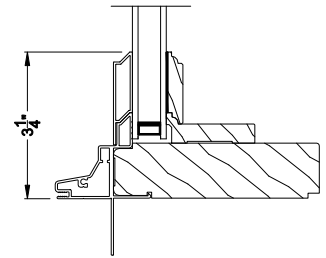

Weather Shield®

Premium Series™

Special Shape Windows

CROSS SECTION DETAILS

PREMIUM DIRECT-SET SPECIAL SHAPE (8306)
Vertical Section - Colonial glazing bead

PREMIUM DIRECT-SET SPECIAL SHAPE
Stack Section

PREMIUM DIRECT-SET (8306)
Vertical Section - Simulated Sash (Cas)

PREMIUM DIRECT-SET (8306)
Vertical Section - Simulated Sash (DH)

PREMIUM DIRECT-SET SPECIAL SHAPE (8306)
Horizontal Section - Colonial glazing bead

PREMIUM DIRECT-SET SPECIAL SHAPE
Horizontal Mullion Section

Note: All dimensions are approximate. Weather Shield reserves the right to change specifications without notice.

Weather Shield®

Premium Series™

Special Shape Windows

CROSS SECTION DETAILS

PREMIUM DIRECT-SET SPECIAL SHAPE (8306)
Vertical Section - 6-9/16" jamb

PREMIUM DIRECT-SET SPECIAL SHAPE
Stack Section

PREMIUM DIRECT-SET (8306)
Vertical Section - Simulated Sash (Cas)

PREMIUM DIRECT-SET (8306)
Vertical Section - Simulated Sash (DH)

PREMIUM DIRECT-SET SPECIAL SHAPE (8306)
Horizontal Section - 6-9/16" jamb