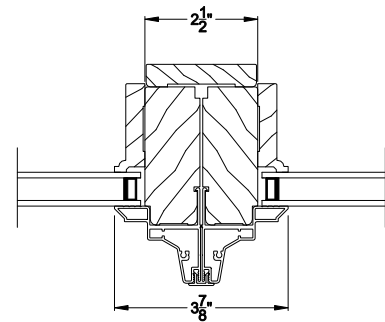

Note: All dimensions are approximate. Weather Shield reserves the right to change specifications without notice.

Weather Shield®

Premium Series™

Special Shape Windows

CROSS SECTION DETAILS

PREMIUM DIRECT-SET SPECIAL SHAPE (8306)
Vertical Section - 6-9/16" jamb

PREMIUM DIRECT-SET SPECIAL SHAPE
Horizontal Mullion Section

Note: All dimensions are approximate. Weather Shield reserves the right to change specifications without notice.

Weather Shield®

Premium Series™

Special Shape Windows

CROSS SECTION DETAILS

PREMIUM DIRECT-SET SPECIAL SHAPE (8306)
Vertical Section - 3-1/16" jamb

PREMIUM DIRECT-SET SPECIAL SHAPE
Stack Section

PREMIUM DIRECT-SET (8306)
Vertical Section - Simulated Sash (Cas)

PREMIUM DIRECT-SET (8306)
Vertical Section - Simulated Sash (DH)

PREMIUM DIRECT-SET SPECIAL SHAPE (8306)
Horizontal Section - 3-1/16" jamb

PREMIUM DIRECT-SET SPECIAL SHAPE
Horizontal Mullion Section

Note: All dimensions are approximate. Weather Shield reserves the right to change specifications without notice.