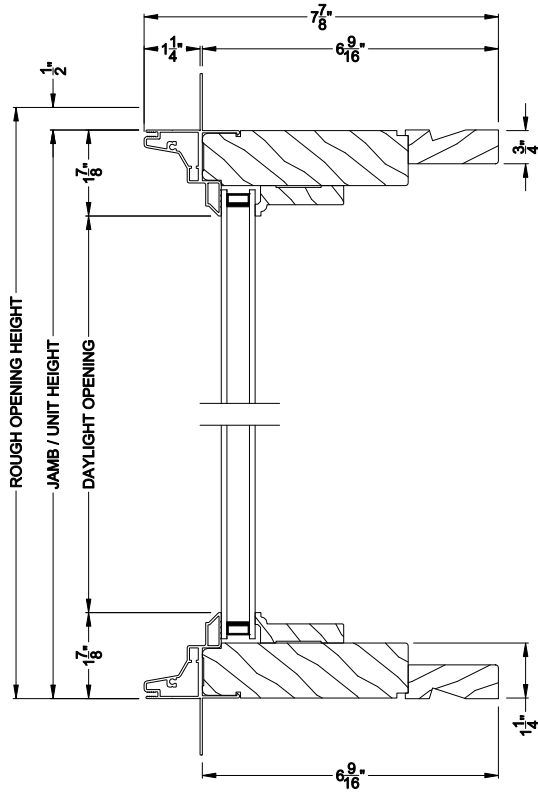

PREMIUM DIRECT-SET (8306)
Vertical Section - Simulated Sash (DH)

PREMIUM DIRECT-SET SPECIAL SHAPE (8306)
Horizontal Section - Colonial glazing bead

PREMIUM DIRECT-SET SPECIAL SHAPE
Horizontal Mullion Section

Note: All dimensions are approximate. Weather Shield reserves the right to change specifications without notice.

Weather Shield®

Premium Series™

Special Shape Windows

CROSS SECTION DETAILS

PREMIUM DIRECT-SET SPECIAL SHAPE (8306)
Vertical Section - 6-9/16" jamb

PREMIUM DIRECT-SET SPECIAL SHAPE
Stack Section

PREMIUM DIRECT-SET (8306)
Vertical Section - Simulated Sash (Cas)

PREMIUM DIRECT-SET (8306)
Vertical Section - Simulated Sash (DH)

PREMIUM DIRECT-SET SPECIAL SHAPE (8306)
Horizontal Section - 6-9/16" jamb

PREMIUM DIRECT-SET SPECIAL SHAPE
Horizontal Mullion Section

Note: All dimensions are approximate. Weather Shield reserves the right to change specifications without notice.

Weather Shield®

Premium Series™