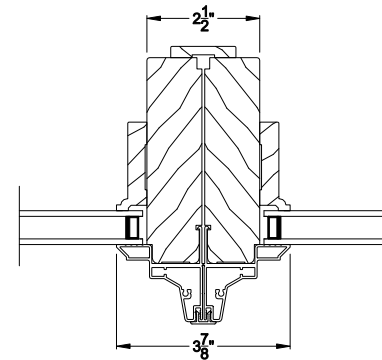

Note: All dimensions are approximate. Weather Shield reserves the right to change specifications without notice.