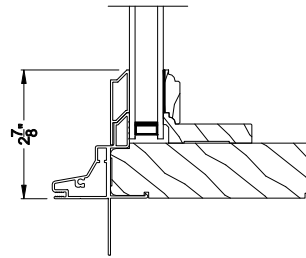

Weather Shield®

Premium Series™

Special Shape Windows

CROSS SECTION DETAILS

PREMIUM DIRECT-SET SPECIAL SHAPE (8306)
Vertical Section - Colonial glazing bead

PREMIUM DIRECT-SET SPECIAL SHAPE
Stack Section

PREMIUM DIRECT-SET (8306)
Vertical Section - Simulated Sash (Cas)

PREMIUM DIRECT-SET (8306)
Vertical Section - Simulated Sash (DH)

PREMIUM DIRECT-SET SPECIAL SHAPE (8306)
Horizontal Section - Colonial glazing bead

PREMIUM DIRECT-SET SPECIAL SHAPE
Horizontal Mullion Section

Note: All dimensions are approximate. Weather Shield reserves the right to change specifications without notice.

Weather Shield®

Premium Series™

Special Shape Windows

CROSS SECTION DETAILS

PREMIUM DIRECT-SET SPECIAL SHAPE (8306)
Vertical Section - 6-9/16" jamb

PREMIUM DIRECT-SET SPECIAL SHAPE
Stack Section

PREMIUM DIRECT-SET (8306)
Vertical Section - Simulated Sash (Cas)

PREMIUM DIRECT-SET (8306)
Vertical Section - Simulated Sash (DH)

PREMIUM DIRECT-SET SPECIAL SHAPE (8306)
Horizontal Section - 6-9/16" jamb