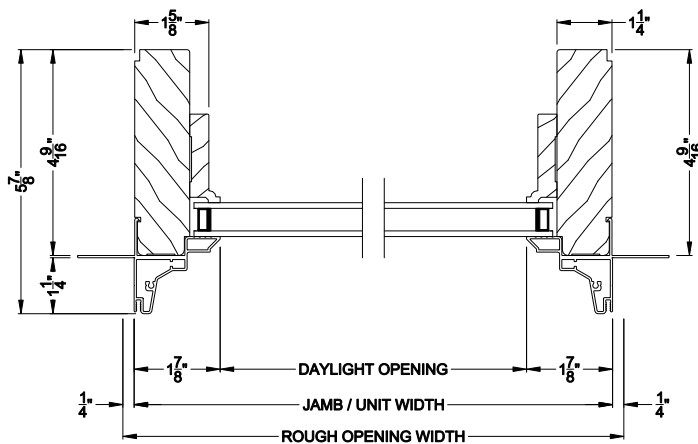

Weather Shield®

Premium Series™

Special Shape Windows

CROSS SECTION DETAILS

PREMIUM DIRECT-SET SPECIAL SHAPE (8306)
Vertical Section - Colonial glazing bead

PREMIUM DIRECT-SET SPECIAL SHAPE
Stack Section

PREMIUM DIRECT-SET (8306)
Vertical Section - Simulated Sash (Cas)

PREMIUM DIRECT-SET (8306)
Vertical Section - Simulated Sash (DH)

PREMIUM DIRECT-SET SPECIAL SHAPE (8306)
Horizontal Section - Colonial glazing bead

PREMIUM DIRECT-SET SPECIAL SHAPE
Horizontal Mullion Section

Note: All dimensions are approximate. Weather Shield reserves the right to change specifications without notice.

Weather Shield®

Premium Series™

Special Shape Windows

CROSS SECTION DETAILS

PREMIUM DIRECT-SET SPECIAL SHAPE (8306)
Vertical Section - 6-9/16" jamb

PREMIUM DIRECT-SET SPECIAL SHAPE
Stack Section

PREMIUM DIRECT-SET (8306)
Vertical Section - Simulated Sash (Cas)

PREMIUM DIRECT-SET (8306)
Vertical Section - Simulated Sash (DH)

PREMIUM DIRECT-SET SPECIAL SHAPE (8306)
Horizontal Section - 6-9/16" jamb