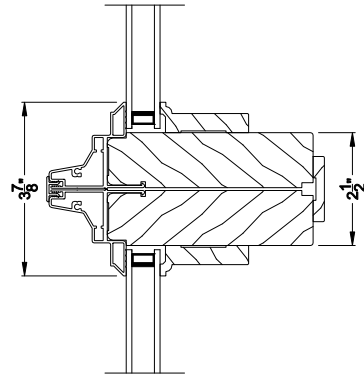

Note: All dimensions are approximate. Weather Shield reserves the right to change specifications without notice.

Weather Shield®

Premium Series™

Special Shape Windows

CROSS SECTION DETAILS

PREMIUM DIRECT-SET SPECIAL SHAPE (8306)
Vertical Section - 6-9/16" jamb

PREMIUM DIRECT-SET SPECIAL SHAPE
Stack Section

PREMIUM DIRECT-SET (8306)
Vertical Section - Simulated Sash (Cas)

PREMIUM DIRECT-SET (8306)
Vertical Section - Simulated Sash (DH)

PREMIUM DIRECT-SET SPECIAL SHAPE (8306)
Horizontal Section - 6-9/16" jamb

PREMIUM DIRECT-SET SPECIAL SHAPE
Horizontal Mullion Section

Note: All dimensions are approximate. Weather Shield reserves the right to change specifications without notice.

Weather Shield®

Premium Series™

Special Shape Windows

CROSS SECTION DETAILS

PREMIUM DIRECT-SET SPECIAL SHAPE (8306)
Vertical Section - 3-1/16" jamb

PREMIUM DIRECT-SET SPECIAL SHAPE
Stack Section

PREMIUM DIRECT-SET (8306)
Vertical Section - Simulated Sash (Cas)