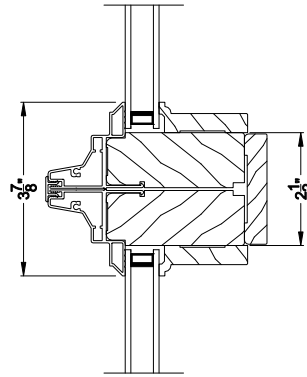

Note: All dimensions are approximate. Weather Shield reserves the right to change specifications without notice.

Weather Shield®

Premium Series™

Special Shape Windows

CROSS SECTION DETAILS

PREMIUM DIRECT-SET SPECIAL SHAPE (8306)
Vertical Section - 6-9/16" jamb

PREMIUM DIRECT-SET SPECIAL SHAPE
Horizontal Mullion Section

Note: All dimensions are approximate. Weather Shield reserves the right to change specifications without notice.

Weather Shield®

Premium Series™

Special Shape Windows

CROSS SECTION DETAILS

PREMIUM DIRECT-SET SPECIAL SHAPE (8306)
Vertical Section - 3-1/16" jamb

PREMIUM DIRECT-SET SPECIAL SHAPE
Stack Section

PREMIUM DIRECT-SET (8306)
Vertical Section - Simulated Sash (Cas)

PREMIUM DIRECT-SET (8306)
Vertical Section - Simulated Sash (DH)

PREMIUM DIRECT-SET SPECIAL SHAPE (8306)
Horizontal Section - 3-1/16" jamb

PREMIUM DIRECT-SET SPECIAL SHAPE
Horizontal Mullion Section

Note: All dimensions are approximate. Weather Shield reserves the right to change specifications without notice.