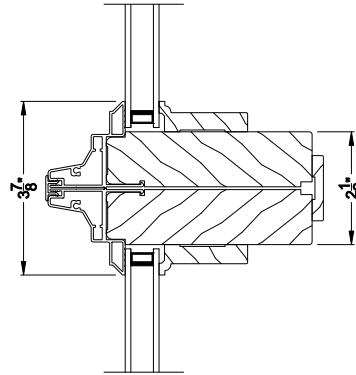

PREMIUM DIRECT-SET SPECIAL SHAPE
Stack Section