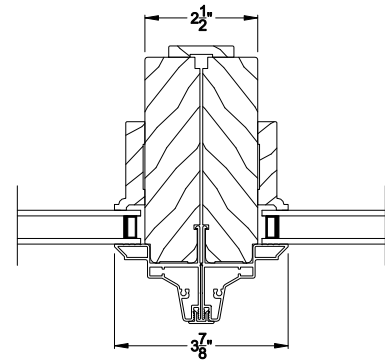

Note: All dimensions are approximate. Weather Shield reserves the right to change specifications without notice.

Weather Shield®

Premium Series™

Special Shape Windows

CROSS SECTION DETAILS

PREMIUM DIRECT-SET SPECIAL SHAPE (8306)
Vertical Section - 6-9/16" jamb

PREMIUM DIRECT-SET SPECIAL SHAPE
Stack Section

PREMIUM DIRECT-SET (8306)
Vertical Section - Simulated Sash (Cas)

PREMIUM DIRECT-SET (8306)
Vertical Section - Simulated Sash (DH)

PREMIUM DIRECT-SET SPECIAL SHAPE (8306)
Horizontal Section - 6-9/16" jamb

PREMIUM DIRECT-SET SPECIAL SHAPE
Horizontal Mullion Section

Note: All dimensions are approximate. Weather Shield reserves the right to change specifications without notice.

Weather Shield®

Premium Series™

Special Shape Windows

CROSS SECTION DETAILS

PREMIUM DIRECT-SET SPECIAL SHAPE (8306)
Vertical Section - 3-1/16" jamb

PREMIUM DIRECT-SET SPECIAL SHAPE
Stack Section

PREMIUM DIRECT-SET (8306)
Vertical Section - Simulated Sash (Cas)