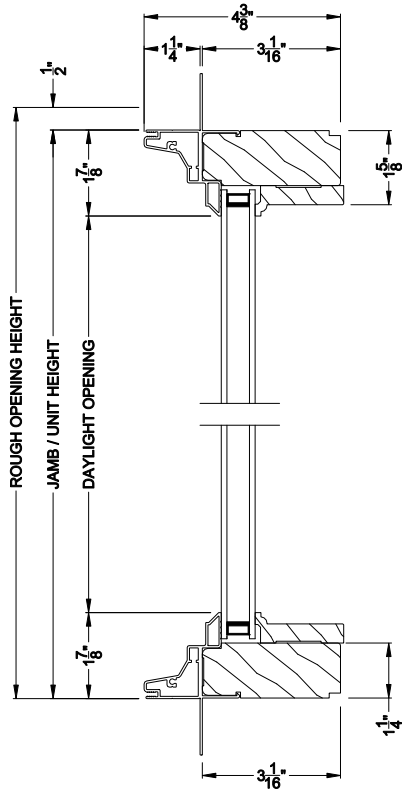

Note: All dimensions are approximate. Weather Shield reserves the right to change specifications without notice.

Weather Shield®

Premium Series™

Special Shape Windows

CROSS SECTION DETAILS

PREMIUM DIRECT-SET SPECIAL SHAPE (8306)
Vertical Section - 6-9/16" jamb

PREMIUM DIRECT-SET SPECIAL SHAPE
Horizontal Mullion Section

Note: All dimensions are approximate. Weather Shield reserves the right to change specifications without notice.

Weather Shield®

Premium Series™

Special Shape Windows

CROSS SECTION DETAILS

PREMIUM DIRECT-SET SPECIAL SHAPE (8306)
Vertical Section - 3-1/16" jamb

PREMIUM DIRECT-SET SPECIAL SHAPE
Stack Section

PREMIUM DIRECT-SET (8306)
Vertical Section - Simulated Sash (Cas)

PREMIUM DIRECT-SET (8306)
Vertical Section - Simulated Sash (DH)

PREMIUM DIRECT-SET SPECIAL SHAPE (8306)
Horizontal Section - 3-1/16" jamb

PREMIUM DIRECT-SET SPECIAL SHAPE
Horizontal Mullion Section

Note: All dimensions are approximate. Weather Shield reserves the right to change specifications without notice.