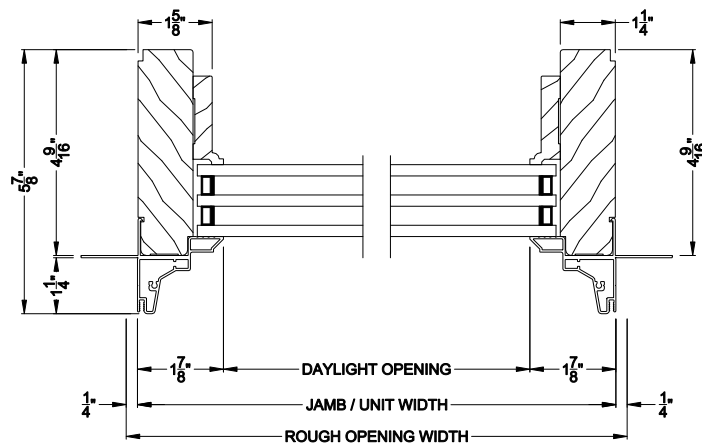

Special Shape Windows

CROSS SECTION DETAILS

PREMIUM DIRECT-SET SPECIAL SHAPE (8306)
Vertical Section - 3-1/16" jamb

PREMIUM DIRECT-SET SPECIAL SHAPE
Stack Section

PREMIUM DIRECT-SET (8306)
Vertical Section - Simulated Sash (Cas)

PREMIUM DIRECT-SET (8306)
Vertical Section - Simulated Sash (DH)

PREMIUM DIRECT-SET SPECIAL SHAPE (8306)
Horizontal Section - 3-1/16" jamb

PREMIUM DIRECT-SET SPECIAL SHAPE
Horizontal Mullion Section

Note: All dimensions are approximate. Weather Shield reserves the right to change specifications without notice.

PREMIUM DIRECT-SET SPECIAL SHAPE (8306)
Vertical Section - ES Zo-E 7 - Colonial glazing bead

PREMIUM DIRECT-SET SPECIAL SHAPE (8306)
Horizontal Section - ES Zo-E 7 - Colonial glazing bead

Note: All dimensions are approximate. Weather Shield reserves the right to change specifications without notice.