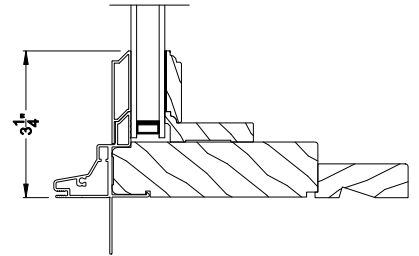

Note: All dimensions are approximate. Weather Shield reserves the right to change specifications without notice.

Weather Shield®

Premium Series™

Special Shape Windows

CROSS SECTION DETAILS

PREMIUM DIRECT-SET SPECIAL SHAPE (8306)
Vertical Section - 6-9/16" jamb

PREMIUM DIRECT-SET SPECIAL SHAPE
Stack Section

PREMIUM DIRECT-SET (8306)
Vertical Section - Simulated Sash (Cas)

PREMIUM DIRECT-SET (8306)
Vertical Section - Simulated Sash (DH)

PREMIUM DIRECT-SET SPECIAL SHAPE (8306)
Horizontal Section - 6-9/16" jamb

PREMIUM DIRECT-SET SPECIAL SHAPE
Horizontal Mullion Section

Note: All dimensions are approximate. Weather Shield reserves the right to change specifications without notice.

Weather Shield®

Premium Series™