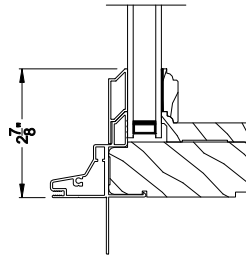

PREMIUM DIRECT-SET SPECIAL SHAPE
Horizontal Mullion Section

Note: All dimensions are approximate. Weather Shield reserves the right to change specifications without notice.

Weather Shield®

Premium Series™

Special Shape Windows

CROSS SECTION DETAILS

PREMIUM DIRECT-SET SPECIAL SHAPE (8306)
Vertical Section - 3-1/16" jamb

PREMIUM DIRECT-SET SPECIAL SHAPE
Stack Section

PREMIUM DIRECT-SET (8306)
Vertical Section - Simulated Sash (Cas)

PREMIUM DIRECT-SET (8306)
Vertical Section - Simulated Sash (DH)

PREMIUM DIRECT-SET SPECIAL SHAPE (8306)
Horizontal Section - 3-1/16" jamb

PREMIUM DIRECT-SET SPECIAL SHAPE
Horizontal Mullion Section

Note: All dimensions are approximate. Weather Shield reserves the right to change specifications without notice.