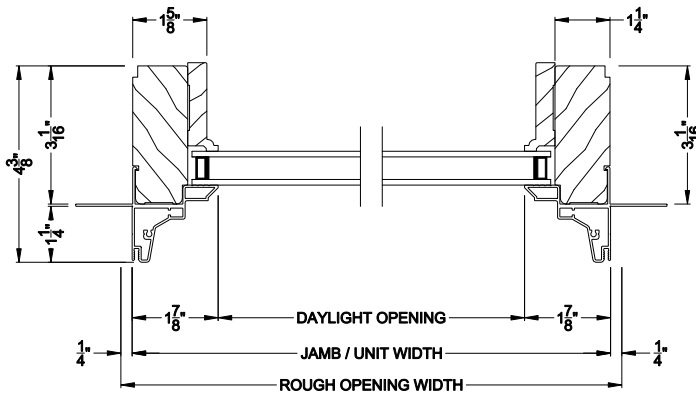

PREMIUM DIRECT-SET SPECIAL SHAPE
Horizontal Mullion Section

Note: All dimensions are approximate. Weather Shield reserves the right to change specifications without notice.

Weather Shield®

Premium Series™

Special Shape Windows

CROSS SECTION DETAILS

PREMIUM DIRECT-SET SPECIAL SHAPE (8306)
Vertical Section - 3-1/16" jamb

PREMIUM DIRECT-SET SPECIAL SHAPE
Stack Section

PREMIUM DIRECT-SET (8306)
Vertical Section - Simulated Sash (Cas)

PREMIUM DIRECT-SET (8306)
Vertical Section - Simulated Sash (DH)

PREMIUM DIRECT-SET SPECIAL SHAPE (8306)
Horizontal Section - 3-1/16" jamb

PREMIUM DIRECT-SET SPECIAL SHAPE
Horizontal Mullion Section

Note: All dimensions are approximate. Weather Shield reserves the right to change specifications without notice.