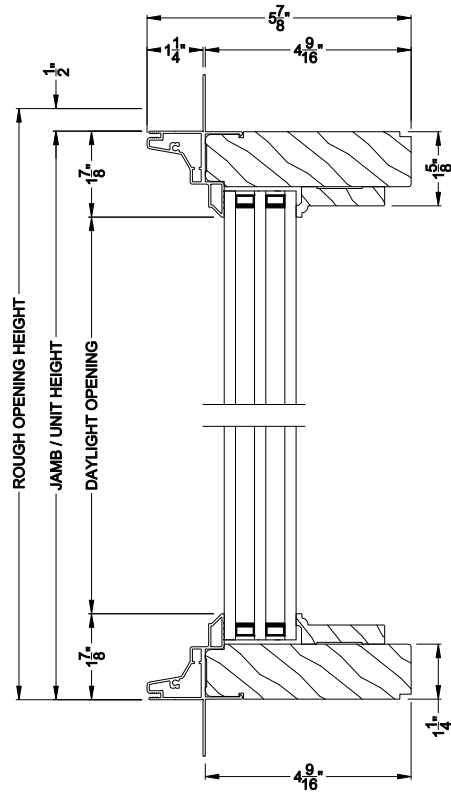

Special Shape Windows

CROSS SECTION DETAILS

PREMIUM DIRECT-SET SPECIAL SHAPE (8306)
Vertical Section - 3-1/16" jamb

PREMIUM DIRECT-SET SPECIAL SHAPE
Stack Section

PREMIUM DIRECT-SET (8306)
Vertical Section - Simulated Sash (Cas)

PREMIUM DIRECT-SET (8306)
Vertical Section - Simulated Sash (DH)

PREMIUM DIRECT-SET SPECIAL SHAPE (8306)
Horizontal Section - 3-1/16" jamb

PREMIUM DIRECT-SET SPECIAL SHAPE
Horizontal Mullion Section

Note: All dimensions are approximate. Weather Shield reserves the right to change specifications without notice.

PREMIUM DIRECT-SET SPECIAL SHAPE (8306)
Vertical Section - ES Zo-E 7 - Colonial glazing bead

PREMIUM DIRECT-SET SPECIAL SHAPE (8306)
Horizontal Section - ES Zo-E 7 - Colonial glazing bead

Note: All dimensions are approximate. Weather Shield reserves the right to change specifications without notice.