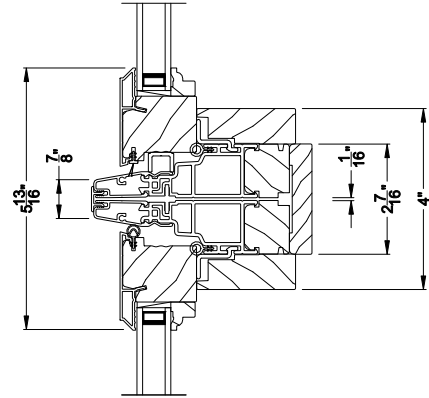

PREMIUM CASEMENT PICTURE WINDOW (8211)
Horizontal Section

PREMIUM CASEMENT PICTURE WINDOW
Vertical Mull Section

Note: All dimensions are approximate. Weather Shield reserves the right to change specifications without notice.

PREMIUM CASEMENT PICTURE WINDOW (8211)
Horizontal Section - 6-9/16" jamb

PREMIUM CASEMENT PICTURE WINDOW
Vertical Mull Section

Note: All dimensions are approximate. Weather Shield reserves the right to change specifications without notice.

Weather Shield®

Premium Series™

Casement Picture Windows

CROSS SECTION DETAILS

PREMIUM CASEMENT PICTURE WINDOW (8211)
Vertical Section - 3-1/16" jamb

PREMIUM CASEMENT PICTURE WINDOW
Horizontal Stack Section - Transom Stack over Casement Picture

PREMIUM CASEMENT PICTURE WINDOW (8211)
Horizontal Section - 3-1/16" jamb

PREMIUM CASEMENT PICTURE WINDOW
Vertical Mull Section

Note: All dimensions are approximate. Weather Shield reserves the right to change specifications without notice.