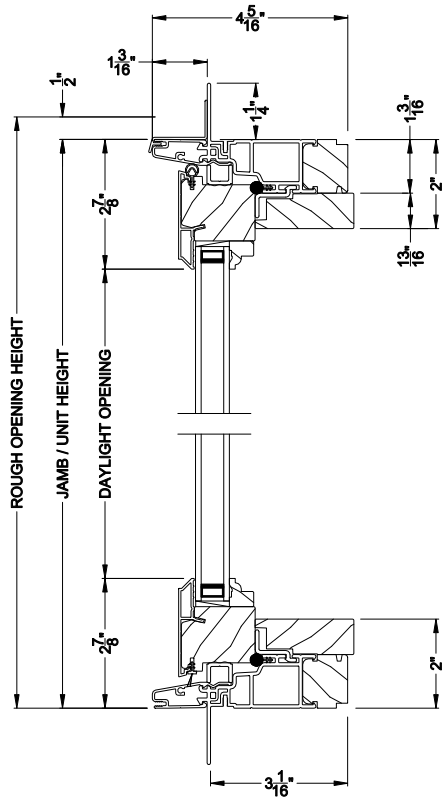

PREMIUM CASEMENT PICTURE WINDOW (8211)
Horizontal Section

PREMIUM CASEMENT PICTURE WINDOW
Vertical Mull Section

Note: All dimensions are approximate. Weather Shield reserves the right to change specifications without notice.

PREMIUM CASEMENT PICTURE WINDOW (8211)
Horizontal Section - 6-9/16" jamb

PREMIUM CASEMENT PICTURE WINDOW
Vertical Mull Section

Note: All dimensions are approximate. Weather Shield reserves the right to change specifications without notice.

Weather Shield®

Premium Series™

Casement Picture Windows

CROSS SECTION DETAILS

PREMIUM CASEMENT PICTURE WINDOW (8211)
Vertical Section - 3-1/16" jamb

PREMIUM CASEMENT PICTURE WINDOW
Horizontal Stack Section - Transom Stack over Casement Picture

PREMIUM CASEMENT PICTURE WINDOW (8211)
Horizontal Section - 3-1/16" jamb

PREMIUM CASEMENT PICTURE WINDOW
Vertical Mull Section

Note: All dimensions are approximate. Weather Shield reserves the right to change specifications without notice.