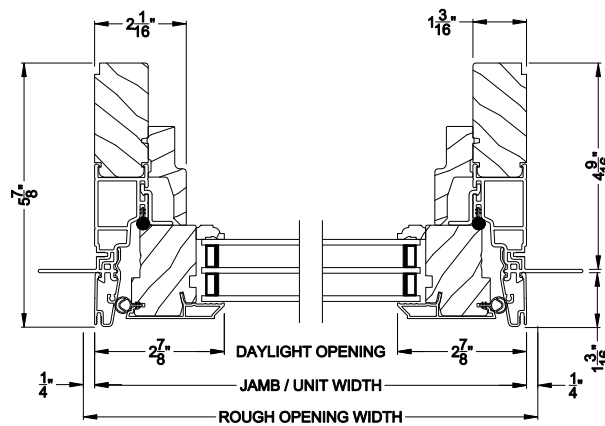

PREMIUM CASEMENT PICTURE WINDOW (8211)
Horizontal Section

PREMIUM CASEMENT PICTURE WINDOW
Vertical Mull Section

Note: All dimensions are approximate. Weather Shield reserves the right to change specifications without notice.

PREMIUM CASEMENT PICTURE WINDOW (8211)
Horizontal Section - 6-9/16" jamb

PREMIUM CASEMENT PICTURE WINDOW
Vertical Mull Section

Note: All dimensions are approximate. Weather Shield reserves the right to change specifications without notice.

PREMIUM CASEMENT PICTURE WINDOW (8211)
Horizontal Section - 3-1/16" jamb

PREMIUM CASEMENT PICTURE WINDOW
Vertical Mull Section

Note: All dimensions are approximate. Weather Shield reserves the right to change specifications without notice.

PREMIUM CASEMENT PICTURE WINDOW (8211)
Vertical Section - Energy Sash

PREMIUM CASEMENT PICTURE WINDOW (8211)
Horizontal Section - Energy Sash

Note: All dimensions are approximate. Weather Shield reserves the right to change specifications without notice.