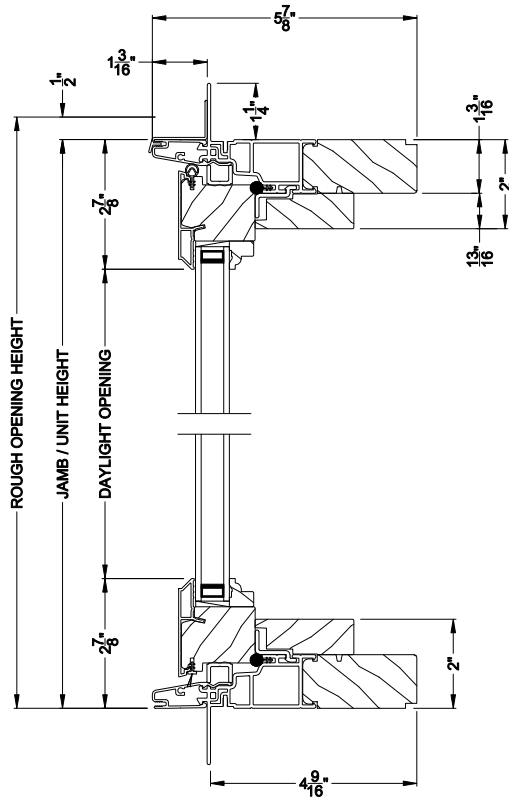

Weather Shield®

Premium Series™

Casement Picture Windows

CROSS SECTION DETAILS

PREMIUM CASEMENT PICTURE WINDOW (8211)
Vertical Section

PREMIUM CASEMENT PICTURE WINDOW
Horizontal Stack Section - Transom Stack over Casement Picture

PREMIUM CASEMENT PICTURE WINDOW (8211)
Horizontal Section

PREMIUM CASEMENT PICTURE WINDOW
Vertical Mull Section

Note: All dimensions are approximate. Weather Shield reserves the right to change specifications without notice.

Weather Shield®

Premium Series™

Casement Picture Windows

CROSS SECTION DETAILS

PREMIUM CASEMENT PICTURE WINDOW (8211)
Vertical Section - 6-9/16" jamb

PREMIUM CASEMENT PICTURE WINDOW
Horizontal Stack Section - Transom Stack over Casement Picture

PREMIUM CASEMENT PICTURE WINDOW (8211)
Horizontal Section - 6-9/16" jamb

PREMIUM CASEMENT PICTURE WINDOW
Vertical Mull Section

Note: All dimensions are approximate. Weather Shield reserves the right to change specifications without notice.