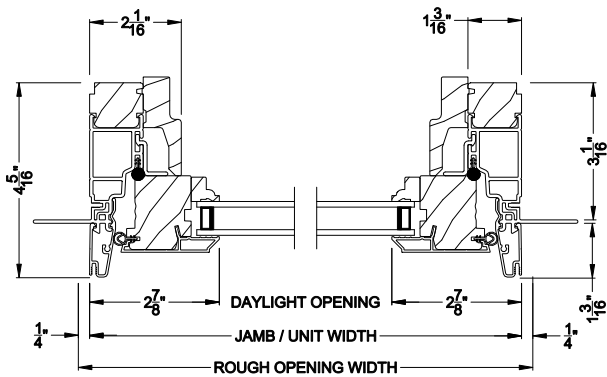

PREMIUM CASEMENT PICTURE WINDOW (8211)
Horizontal Section - 6-9/16" jamb

PREMIUM CASEMENT PICTURE WINDOW
Vertical Mull Section

Note: All dimensions are approximate. Weather Shield reserves the right to change specifications without notice.

Weather Shield®

Premium Series™

Casement Picture Windows

CROSS SECTION DETAILS

PREMIUM CASEMENT PICTURE WINDOW (8211)
Vertical Section - 3-1/16" jamb

PREMIUM CASEMENT PICTURE WINDOW
Horizontal Stack Section - Transom Stack over Casement Picture

PREMIUM CASEMENT PICTURE WINDOW (8211)
Horizontal Section - 3-1/16" jamb

PREMIUM CASEMENT PICTURE WINDOW
Vertical Mull Section

Note: All dimensions are approximate. Weather Shield reserves the right to change specifications without notice.