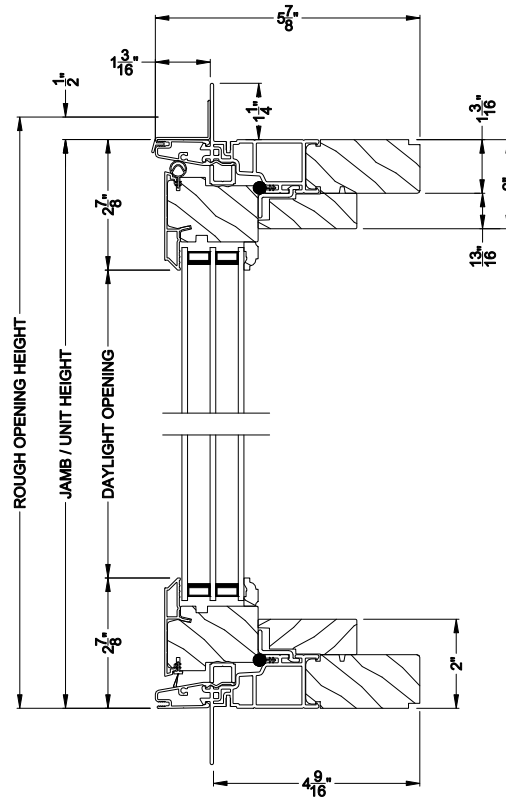

PREMIUM CASEMENT PICTURE WINDOW (8211)
Horizontal Section

PREMIUM CASEMENT PICTURE WINDOW
Vertical Mull Section

Note: All dimensions are approximate. Weather Shield reserves the right to change specifications without notice.

PREMIUM CASEMENT PICTURE WINDOW (8211)
Horizontal Section - 6-9/16" jamb

PREMIUM CASEMENT PICTURE WINDOW
Vertical Mull Section

Note: All dimensions are approximate. Weather Shield reserves the right to change specifications without notice.

Weather Shield®

Premium Series™

Casement Picture Windows

CROSS SECTION DETAILS

PREMIUM CASEMENT PICTURE WINDOW (8211)
Vertical Section - 3-1/16" jamb

PREMIUM CASEMENT PICTURE WINDOW
Horizontal Stack Section - Transom Stack over Casement Picture

PREMIUM CASEMENT PICTURE WINDOW (8211)
Horizontal Section - 3-1/16" jamb

PREMIUM CASEMENT PICTURE WINDOW
Vertical Mull Section

Note: All dimensions are approximate. Weather Shield reserves the right to change specifications without notice.