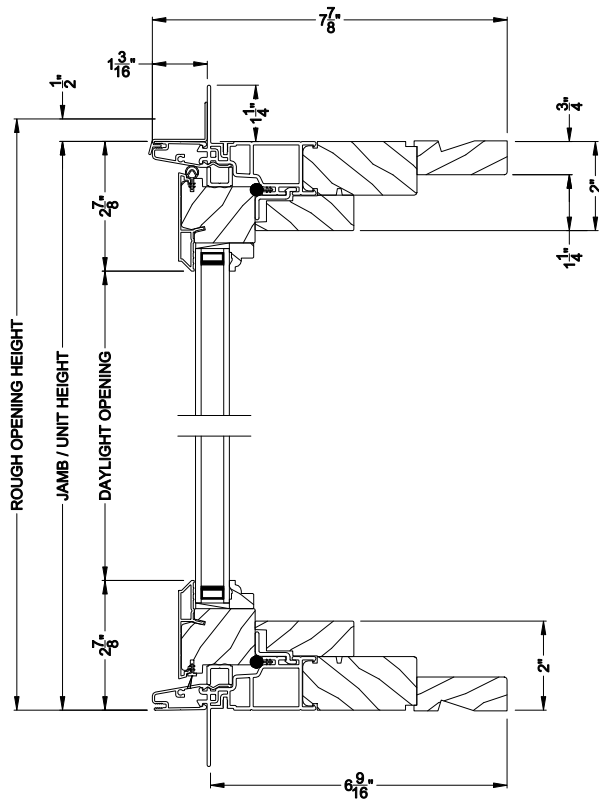

Weather Shield®

Premium Series™

Casement Picture Windows

CROSS SECTION DETAILS

PREMIUM CASEMENT PICTURE WINDOW (8211)
Vertical Section

PREMIUM CASEMENT PICTURE WINDOW
Horizontal Stack Section - Transom Stack over Casement Picture

PREMIUM CASEMENT PICTURE WINDOW (8211)
Horizontal Section

PREMIUM CASEMENT PICTURE WINDOW
Vertical Mull Section

Note: All dimensions are approximate. Weather Shield reserves the right to change specifications without notice.

Weather Shield®

Premium Series™

Casement Picture Windows

CROSS SECTION DETAILS

PREMIUM CASEMENT PICTURE WINDOW (8211)
Vertical Section - 6-9/16" jamb

PREMIUM CASEMENT PICTURE WINDOW
Horizontal Stack Section - Transom Stack over Casement Picture

PREMIUM CASEMENT PICTURE WINDOW (8211)
Horizontal Section - 6-9/16" jamb

PREMIUM CASEMENT PICTURE WINDOW
Vertical Mull Section

Note: All dimensions are approximate. Weather Shield reserves the right to change specifications without notice.