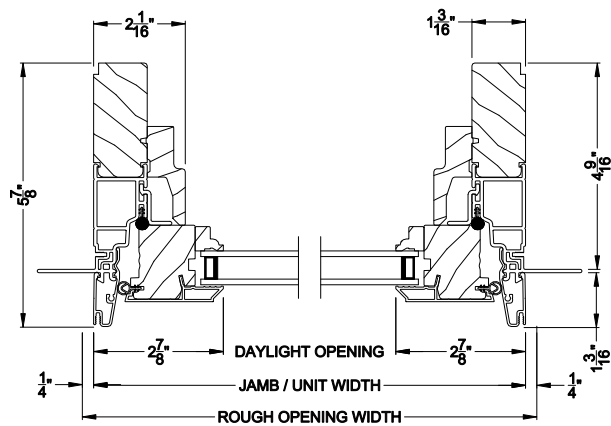

Weather Shield®

Premium Series™

Casement Picture Windows

CROSS SECTION DETAILS

PREMIUM CASEMENT PICTURE WINDOW (8211)
Vertical Section

PREMIUM CASEMENT PICTURE WINDOW
Horizontal Stack Section - Transom Stack over Casement Picture

PREMIUM CASEMENT PICTURE WINDOW (8211)
Horizontal Section

PREMIUM CASEMENT PICTURE WINDOW
Vertical Mull Section

Note: All dimensions are approximate. Weather Shield reserves the right to change specifications without notice.

Weather Shield®

Premium Series™

Casement Picture Windows

CROSS SECTION DETAILS

PREMIUM CASEMENT PICTURE WINDOW (8211)
Vertical Section - 6-9/16" jamb

PREMIUM CASEMENT PICTURE WINDOW
Horizontal Stack Section - Transom Stack over Casement Picture

PREMIUM CASEMENT PICTURE WINDOW (8211)
Horizontal Section - 6-9/16" jamb

PREMIUM CASEMENT PICTURE WINDOW
Vertical Mull Section

Note: All dimensions are approximate. Weather Shield reserves the right to change specifications without notice.