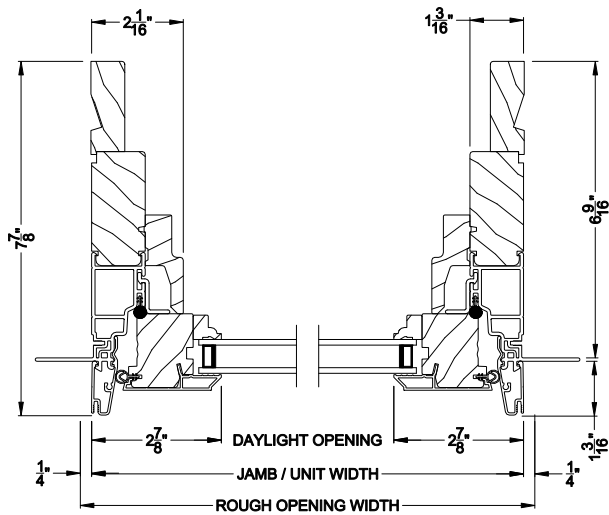

PREMIUM CASEMENT PICTURE WINDOW (8211)
Horizontal Section

PREMIUM CASEMENT PICTURE WINDOW
Vertical Mull Section

Note: All dimensions are approximate. Weather Shield reserves the right to change specifications without notice.

Weather Shield®

Premium Series™

Casement Picture Windows

CROSS SECTION DETAILS

PREMIUM CASEMENT PICTURE WINDOW (8211)
Vertical Section - 6-9/16" jamb

PREMIUM CASEMENT PICTURE WINDOW
Horizontal Stack Section - Transom Stack over Casement Picture

PREMIUM CASEMENT PICTURE WINDOW (8211)
Horizontal Section - 6-9/16" jamb

PREMIUM CASEMENT PICTURE WINDOW
Vertical Mull Section

Note: All dimensions are approximate. Weather Shield reserves the right to change specifications without notice.

PREMIUM CASEMENT PICTURE WINDOW (8211)
Horizontal Section - 3-1/16" jamb

PREMIUM CASEMENT PICTURE WINDOW
Vertical Mull Section

Note: All dimensions are approximate. Weather Shield reserves the right to change specifications without notice.