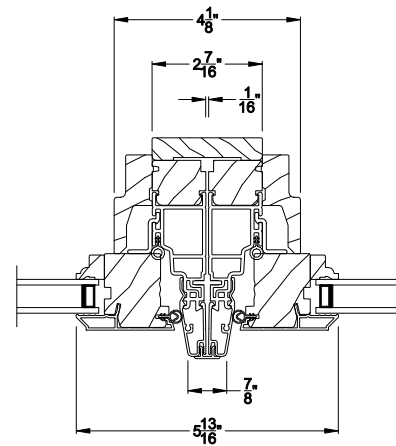

PREMIUM CASEMENT PICTURE WINDOW (8211)
Horizontal Section

PREMIUM CASEMENT PICTURE WINDOW
Vertical Mull Section

Note: All dimensions are approximate. Weather Shield reserves the right to change specifications without notice.

PREMIUM CASEMENT PICTURE WINDOW (8211)
Horizontal Section - 6-9/16" jamb

PREMIUM CASEMENT PICTURE WINDOW
Vertical Mull Section

Note: All dimensions are approximate. Weather Shield reserves the right to change specifications without notice.

Weather Shield®

Premium Series™

Casement Picture Windows

CROSS SECTION DETAILS

PREMIUM CASEMENT PICTURE WINDOW (8211)
Vertical Section - 3-1/16" jamb

PREMIUM CASEMENT PICTURE WINDOW
Horizontal Stack Section - Transom Stack over Casement Picture

PREMIUM CASEMENT PICTURE WINDOW (8211)
Horizontal Section - 3-1/16" jamb

PREMIUM CASEMENT PICTURE WINDOW
Vertical Mull Section

Note: All dimensions are approximate. Weather Shield reserves the right to change specifications without notice.