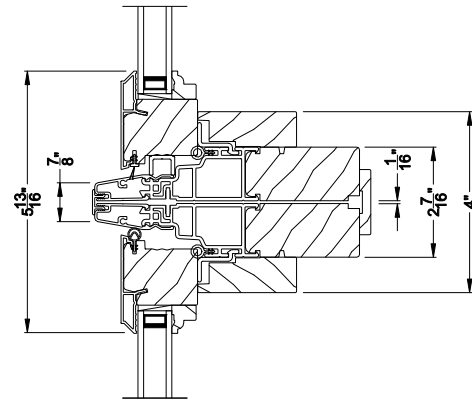

Weather Shield®

Premium Series™

Casement Picture Windows

CROSS SECTION DETAILS

PREMIUM CASEMENT PICTURE WINDOW (8211)
Vertical Section

PREMIUM CASEMENT PICTURE WINDOW
Horizontal Stack Section - Transom Stack over Casement Picture

PREMIUM CASEMENT PICTURE WINDOW (8211)
Horizontal Section

PREMIUM CASEMENT PICTURE WINDOW
Vertical Mull Section

Note: All dimensions are approximate. Weather Shield reserves the right to change specifications without notice.

Weather Shield®

Premium Series™

Casement Picture Windows

CROSS SECTION DETAILS

PREMIUM CASEMENT PICTURE WINDOW (8211)
Vertical Section - 6-9/16" jamb

PREMIUM CASEMENT PICTURE WINDOW
Horizontal Stack Section - Transom Stack over Casement Picture

PREMIUM CASEMENT PICTURE WINDOW (8211)
Horizontal Section - 6-9/16" jamb

PREMIUM CASEMENT PICTURE WINDOW
Vertical Mull Section

Note: All dimensions are approximate. Weather Shield reserves the right to change specifications without notice.