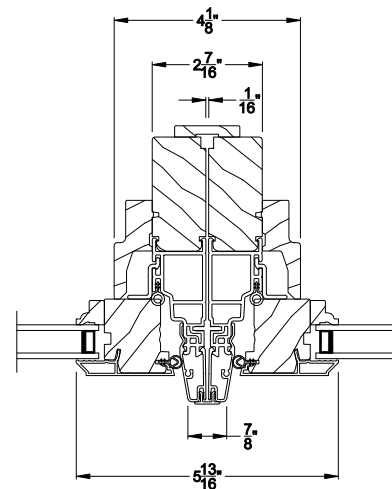

PREMIUM CASEMENT PICTURE WINDOW (8211)
Horizontal Section

PREMIUM CASEMENT PICTURE WINDOW
Vertical Mull Section

Note: All dimensions are approximate. Weather Shield reserves the right to change specifications without notice.

Weather Shield®

Premium Series™

Casement Picture Windows

CROSS SECTION DETAILS

PREMIUM CASEMENT PICTURE WINDOW (8211)
Vertical Section - 6-9/16" jamb

PREMIUM CASEMENT PICTURE WINDOW
Horizontal Stack Section - Transom Stack over Casement Picture

PREMIUM CASEMENT PICTURE WINDOW (8211)
Horizontal Section - 6-9/16" jamb

PREMIUM CASEMENT PICTURE WINDOW
Vertical Mull Section

Note: All dimensions are approximate. Weather Shield reserves the right to change specifications without notice.

PREMIUM CASEMENT PICTURE WINDOW (8211)
Horizontal Section - 3-1/16" jamb

PREMIUM CASEMENT PICTURE WINDOW
Vertical Mull Section

Note: All dimensions are approximate. Weather Shield reserves the right to change specifications without notice.