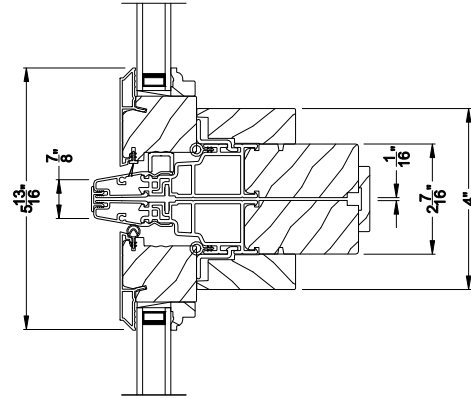

PREMIUM CASEMENT PICTURE WINDOW (8211)
Horizontal Section

PREMIUM CASEMENT PICTURE WINDOW
Vertical Mull Section

Note: All dimensions are approximate. Weather Shield reserves the right to change specifications without notice.

Weather Shield®

Premium Series™

Casement Picture Windows

CROSS SECTION DETAILS

PREMIUM CASEMENT PICTURE WINDOW (8211)
Vertical Section - 6-9/16" jamb

PREMIUM CASEMENT PICTURE WINDOW
Horizontal Stack Section - Transom Stack over Casement Picture

PREMIUM CASEMENT PICTURE WINDOW (8211)
Horizontal Section - 6-9/16" jamb

PREMIUM CASEMENT PICTURE WINDOW
Vertical Mull Section

Note: All dimensions are approximate. Weather Shield reserves the right to change specifications without notice.

PREMIUM CASEMENT PICTURE WINDOW (8211)
Horizontal Section - 3-1/16" jamb

PREMIUM CASEMENT PICTURE WINDOW
Vertical Mull Section

Note: All dimensions are approximate. Weather Shield reserves the right to change specifications without notice.