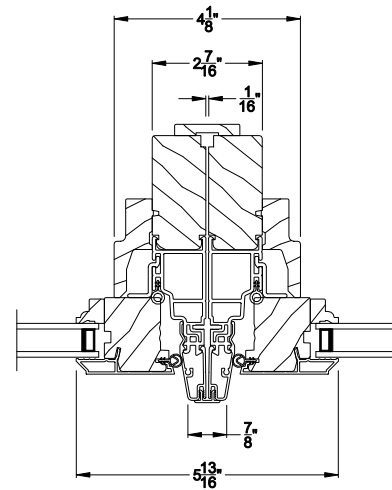

PREMIUM CASEMENT PICTURE WINDOW (8211)
Horizontal Section

PREMIUM CASEMENT PICTURE WINDOW
Vertical Mull Section

Note: All dimensions are approximate. Weather Shield reserves the right to change specifications without notice.

Weather Shield®

Premium Series™

Casement Picture Windows

CROSS SECTION DETAILS

PREMIUM CASEMENT PICTURE WINDOW (8211)
Vertical Section - 6-9/16" jamb

PREMIUM CASEMENT PICTURE WINDOW
Horizontal Stack Section - Transom Stack over Casement Picture

PREMIUM CASEMENT PICTURE WINDOW (8211)
Horizontal Section - 6-9/16" jamb

PREMIUM CASEMENT PICTURE WINDOW
Vertical Mull Section

Note: All dimensions are approximate. Weather Shield reserves the right to change specifications without notice.

PREMIUM CASEMENT PICTURE WINDOW (8211)
Horizontal Section - 3-1/16" jamb

PREMIUM CASEMENT PICTURE WINDOW
Vertical Mull Section

Note: All dimensions are approximate. Weather Shield reserves the right to change specifications without notice.