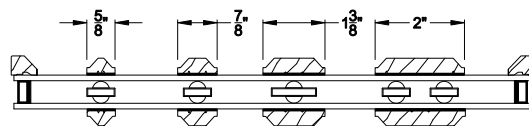

Interior Wood Trim Options

Divided Lite Options

Grilles Between the Glass

Simulated Divided Lites

Colonial Interior Bar

Wood Perimeter Grill

Putty Interior Bar

Not available on TIE Bead Replacement Kits

Note: All dimensions are approximate. Weather Shield reserves the right to change specifications without notice.