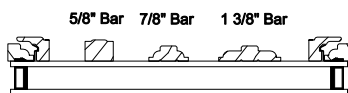

Interior Wood Trim Options

Divided Lite Options

Grilles Between the Glass

Simulated Divided Lites

Colonial Interior Bar

Wood Perimeter Grill

Putty Interior Bar

Not available on TIE Bead Replacement Kits

Note: All dimensions are approximate. Weather Shield reserves the right to change specifications without notice.