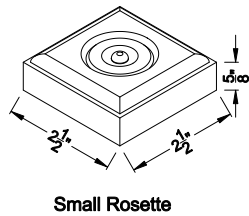

Interior Wood Trim Options

Divided Lite Options

Grilles Between the Glass

Simulated Divided Lites

Colonial Interior Bar

Wood Perimeter Grill

Putty Interior Bar

Not available on TIE Bead Replacement Kits

Note: All dimensions are approximate. Weather Shield reserves the right to change specifications without notice.