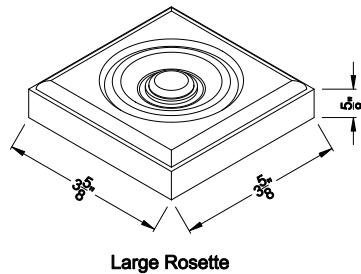

Interior Wood Trim Options

Divided Lite Options

Grilles Between the Glass

Simulated Divided Lites

Colonial Interior Bar

Wood Perimeter Grill

Putty Interior Bar

Not available on TIE Bead Replacement Kits

Note: All dimensions are approximate. Weather Shield reserves the right to change specifications without notice.