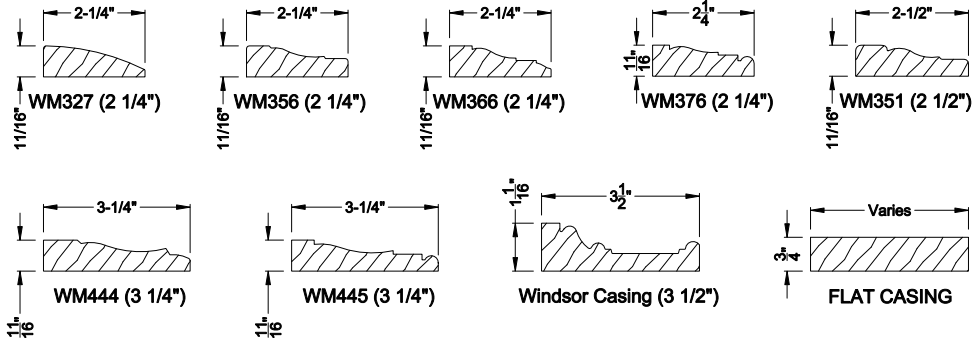

Interior Wood Trim Options

Divided Lite Options

Grilles Between the Glass

Simulated Divided Lites

Colonial Interior Bar

Wood Perimeter Grill

Putty Interior Bar

Not available on TIE Bead Replacement Kits

Note: All dimensions are approximate. Weather Shield reserves the right to change specifications without notice.