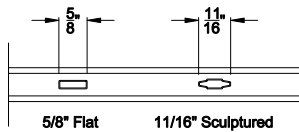

Interior Wood Trim Options

Divided Lite Options

Grilles Between the Glass

Simulated Divided Lites

Colonial Interior Bar

Wood Perimeter Grill

Putty Interior Bar

Not available on TIE Bead Replacement Kits

Note: All dimensions are approximate. Weather Shield reserves the right to change specifications without notice.