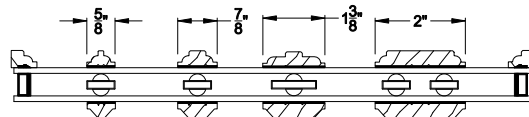

Interior Wood Trim Options

Divided Lite Options

Grilles Between the Glass

Simulated Divided Lites

Colonial Interior Bar

Wood Perimeter Grill

Putty Interior Bar

Not available on TIE Bead Replacement Kits

Note: All dimensions are approximate. Weather Shield reserves the right to change specifications without notice.