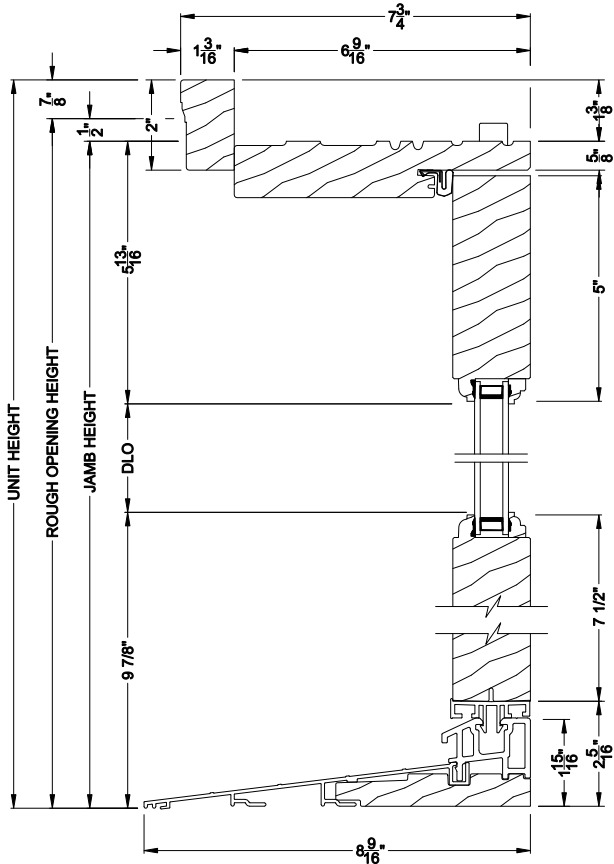

Weather Shield®

Weather Shield Series™

Side Hinged French Doors

CROSS SECTION DETAILS

WEATHER SHIELD INSWING SIDELITE (6510)
Vertical Section

WEATHER SHIELD INSWING SIDELITE (6510)
Vertical Section - ADA Sill

WEATHER SHIELD INSWING SIDELITE (6510)
Horizontal Section

Note: All dimensions are approximate. Weather Shield reserves the right to change specifications without notice.

Weather Shield®

Weather Shield Series™

Side Hinged French Doors

CROSS SECTION DETAILS

WEATHER SHIELD INSWING SIDELITE (6510)
Vertical Section - 6 9/16" Jamb

WEATHER SHIELD INSWING SIDELITE (6510)
Vertical Section - ADA Sill

WEATHER SHIELD INSWING SIDELITE (6510)
Horizontal Section - 6 9/16"

Note: All dimensions are approximate. Weather Shield reserves the right to change specifications without notice.