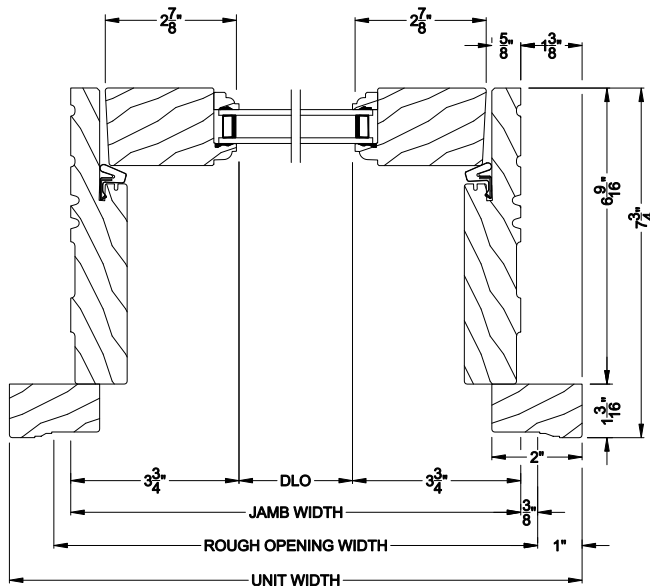

WEATHER SHIELD INSWING SIDELITE (6510)
Horizontal Section

Note: All dimensions are approximate. Weather Shield reserves the right to change specifications without notice.

Weather Shield®

Weather Shield Series™

Side Hinged French Doors

CROSS SECTION DETAILS

WEATHER SHIELD INSWING SIDELITE (6510)
Vertical Section - 6 9/16" Jamb

WEATHER SHIELD INSWING SIDELITE (6510)
Vertical Section - ADA Sill

WEATHER SHIELD INSWING SIDELITE (6510)
Horizontal Section - 6 9/16"

Note: All dimensions are approximate. Weather Shield reserves the right to change specifications without notice.