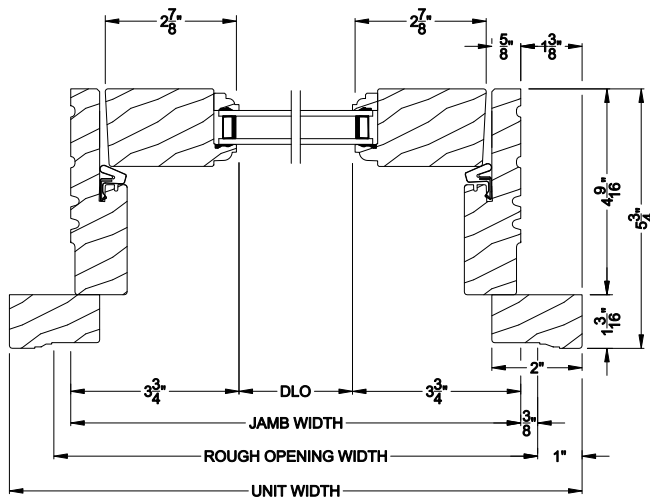

Weather Shield®

Weather Shield Series™

Side Hinged French Doors

CROSS SECTION DETAILS

WEATHER SHIELD INSWING SIDELITE (6510)
Vertical Section

WEATHER SHIELD INSWING SIDELITE (6510)
Vertical Section - ADA Sill

WEATHER SHIELD INSWING SIDELITE (6510)
Horizontal Section

Note: All dimensions are approximate. Weather Shield reserves the right to change specifications without notice.

Weather Shield®

Weather Shield Series™

Note: All dimensions are approximate. Weather Shield reserves the right to change specifications without notice.