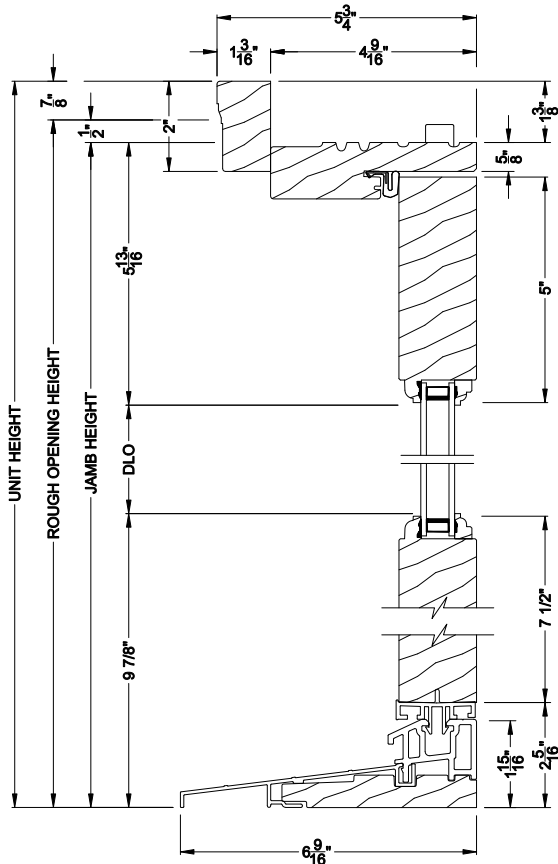

Weather Shield®

Weather Shield Series™

Side Hinged French Doors

CROSS SECTION DETAILS

WEATHER SHIELD INSWING SIDELITE (6510)
Vertical Section

WEATHER SHIELD INSWING SIDELITE (6510)
Vertical Section - ADA Sill

WEATHER SHIELD INSWING SIDELITE (6510)
Horizontal Section

Note: All dimensions are approximate. Weather Shield reserves the right to change specifications without notice.

Weather Shield®

Weather Shield Series™

Side Hinged French Doors

CROSS SECTION DETAILS

WEATHER SHIELD INSWING SIDELITE (6510)
Vertical Section - 6 9/16" Jamb

WEATHER SHIELD INSWING SIDELITE (6510)
Vertical Section - ADA Sill

WEATHER SHIELD INSWING SIDELITE (6510)
Horizontal Section - 6 9/16"

Note: All dimensions are approximate. Weather Shield reserves the right to change specifications without notice.