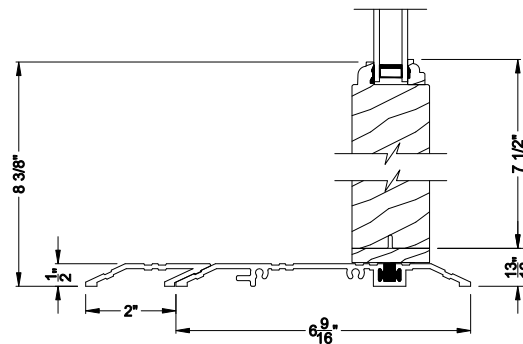

WEATHER SHIELD INSWING SIDELITE (6510)
Horizontal Section

Note: All dimensions are approximate. Weather Shield reserves the right to change specifications without notice.

Weather Shield®

Weather Shield Series™

Side Hinged French Doors

CROSS SECTION DETAILS

WEATHER SHIELD INSWING SIDELITE (6510)
Vertical Section - 6 9/16" Jamb

WEATHER SHIELD INSWING SIDELITE (6510)
Vertical Section - ADA Sill

WEATHER SHIELD INSWING SIDELITE (6510)
Horizontal Section - 6 9/16"

Note: All dimensions are approximate. Weather Shield reserves the right to change specifications without notice.