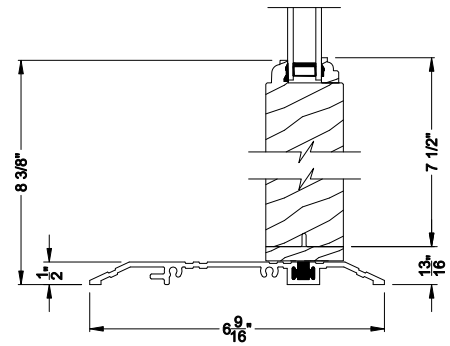

Weather Shield®

Weather Shield Series™

Side Hinged French Doors

CROSS SECTION DETAILS

WEATHER SHIELD INSWING SIDELITE (6510)
Vertical Section

WEATHER SHIELD INSWING SIDELITE (6510)
Vertical Section - ADA Sill

WEATHER SHIELD INSWING SIDELITE (6510)
Horizontal Section

Note: All dimensions are approximate. Weather Shield reserves the right to change specifications without notice.

Weather Shield®

Weather Shield Series™

Side Hinged French Doors

CROSS SECTION DETAILS

WEATHER SHIELD INSWING SIDELITE (6510)
Vertical Section - 6 9/16" Jamb

WEATHER SHIELD INSWING SIDELITE (6510)
Vertical Section - ADA Sill

WEATHER SHIELD INSWING SIDELITE (6510)
Horizontal Section - 6 9/16"

Note: All dimensions are approximate. Weather Shield reserves the right to change specifications without notice.