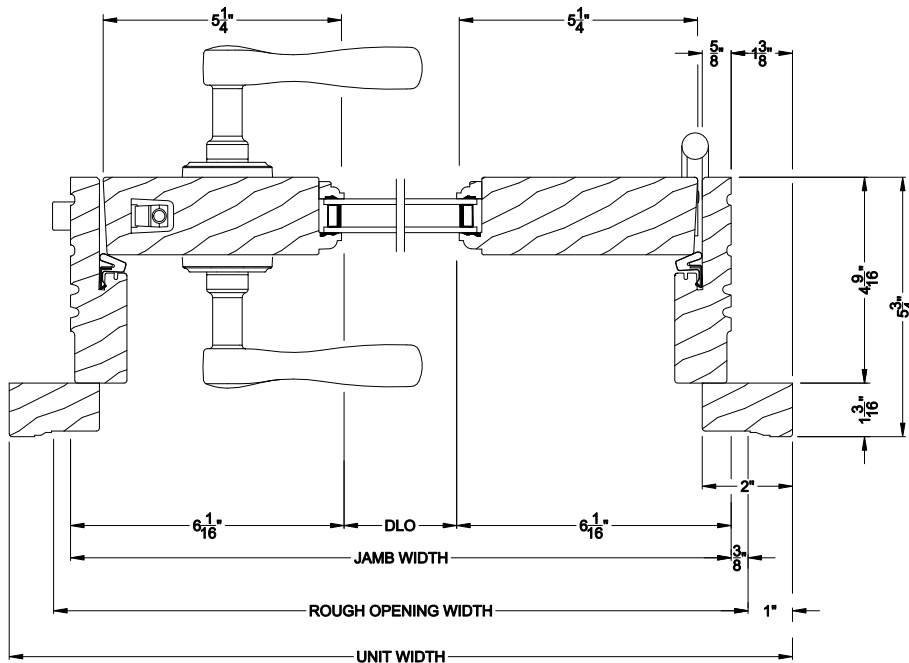

Weather Shield®

Weather Shield Series™

Side Hinged French Doors

CROSS SECTION DETAILS

WEATHER SHIELD INSWING DOOR (6510)
Vertical Section

WEATHER SHIELD INSWING DOOR (6510)
Vertical Section - ADA Sill

WEATHER SHIELD INSWING DOOR (6510)
Horizontal Section - 1 Panel Door

Note: All dimensions are approximate. Weather Shield reserves the right to change specifications without notice.

Weather Shield®

Weather Shield Series™

Side Hinged French Doors

CROSS SECTION DETAILS

WEATHER SHIELD INSWING DOOR (6510)
Vertical Section - 6 9/16" Jamb

WEATHER SHIELD INSWING DOOR (6510)
Vertical Section - ADA Sill

WEATHER SHIELD INSWING DOOR (6510)
Horizontal Section - 1 Panel Door - 6 9/16" Jamb

Note: All dimensions are approximate. Weather Shield reserves the right to change specifications without notice.

WEATHER SHIELD INSWING DOOR (6510)
 Horizontal Section - 1 Panel Door
 Shown with Optional Hinged Screen

Note: All dimensions are approximate. Weather Shield reserves the right to change specifications without notice.