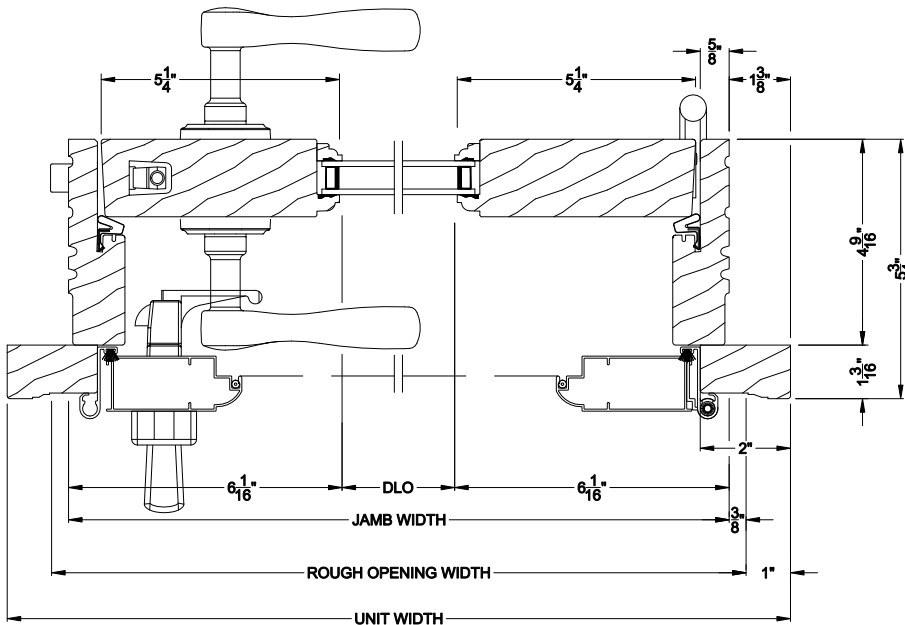

Note: All dimensions are approximate. Weather Shield reserves the right to change specifications without notice.

Weather Shield®

Weather Shield Series™

Side Hinged French Doors

CROSS SECTION DETAILS

WEATHER SHIELD INSWING DOOR (6510)
Vertical Section - 6 9/16" Jamb

WEATHER SHIELD INSWING DOOR (6510)
Vertical Section - ADA Sill

WEATHER SHIELD INSWING DOOR (6510)
Horizontal Section - 1 Panel Door - 6 9/16" Jamb

Note: All dimensions are approximate. Weather Shield reserves the right to change specifications without notice.

Weather Shield®

Weather Shield Series™

Side Hinged French Doors

CROSS SECTION DETAILS

WEATHER SHIELD INSWING DOOR (6510)
 Vertical Section
 Shown with Optional Hinged Screen

*Requires ADA sill extension

WEATHER SHIELD INSWING DOOR (6510)
 Vertical Section - ADA Sill
 Shown with Optional Hinged Screen*

WEATHER SHIELD INSWING DOOR (6510)
 Horizontal Section - 1 Panel Door
 Shown with Optional Hinged Screen

Note: All dimensions are approximate. Weather Shield reserves the right to change specifications without notice.