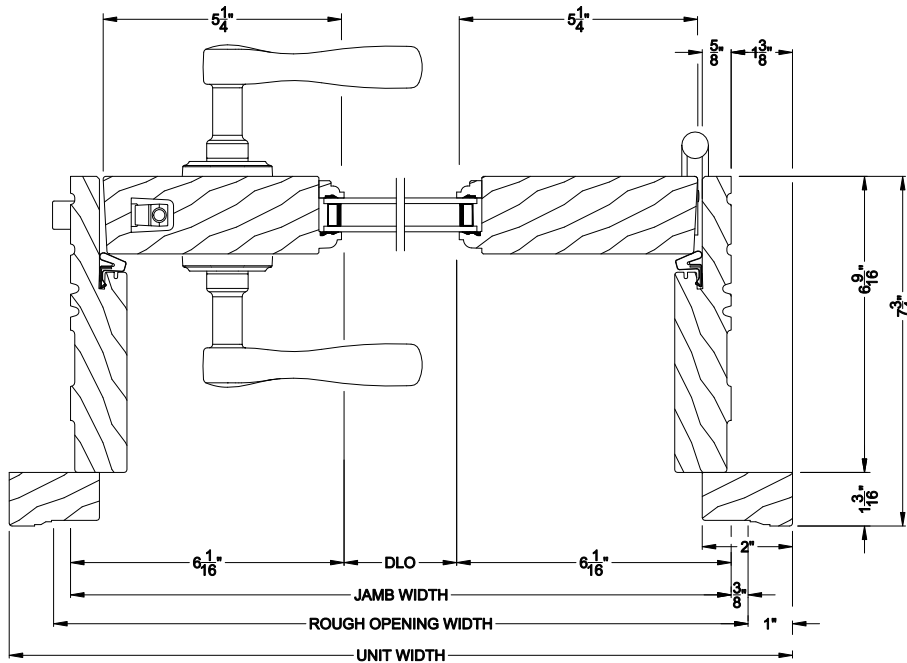

Weather Shield®

Weather Shield Series™

Side Hinged French Doors

CROSS SECTION DETAILS

WEATHER SHIELD INSWING DOOR (6510)
Vertical Section

WEATHER SHIELD INSWING DOOR (6510)
Vertical Section - ADA Sill

WEATHER SHIELD INSWING DOOR (6510)
Horizontal Section - 1 Panel Door

Note: All dimensions are approximate. Weather Shield reserves the right to change specifications without notice.

Weather Shield®

Weather Shield Series™

Side Hinged French Doors

CROSS SECTION DETAILS

WEATHER SHIELD INSWING DOOR (6510)
Vertical Section - 6 9/16" Jamb

WEATHER SHIELD INSWING DOOR (6510)
Vertical Section - ADA Sill

WEATHER SHIELD INSWING DOOR (6510)
Horizontal Section - 1 Panel Door - 6 9/16" Jamb

Note: All dimensions are approximate. Weather Shield reserves the right to change specifications without notice.