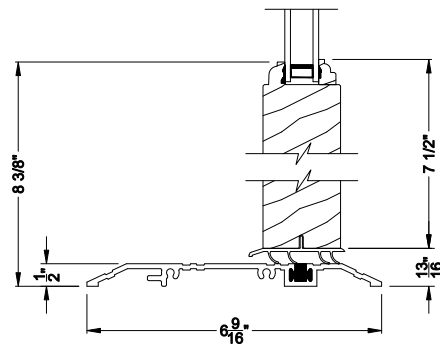

Weather Shield®

Weather Shield Series™

Side Hinged French Doors

CROSS SECTION DETAILS

WEATHER SHIELD INSWING DOOR (6510)
Vertical Section

WEATHER SHIELD INSWING DOOR (6510)
Vertical Section - ADA Sill

WEATHER SHIELD INSWING DOOR (6510)
Horizontal Section - 1 Panel Door

Note: All dimensions are approximate. Weather Shield reserves the right to change specifications without notice.

Weather Shield®

Weather Shield Series™

Side Hinged French Doors

CROSS SECTION DETAILS

WEATHER SHIELD INSWING DOOR (6510)
Vertical Section - 6 9/16" Jamb

WEATHER SHIELD INSWING DOOR (6510)
Vertical Section - ADA Sill

WEATHER SHIELD INSWING DOOR (6510)
Horizontal Section - 1 Panel Door - 6 9/16" Jamb

Note: All dimensions are approximate. Weather Shield reserves the right to change specifications without notice.

WEATHER SHIELD INSWING DOOR (6510)
 Horizontal Section - 1 Panel Door
 Shown with Optional Hinged Screen

Note: All dimensions are approximate. Weather Shield reserves the right to change specifications without notice.