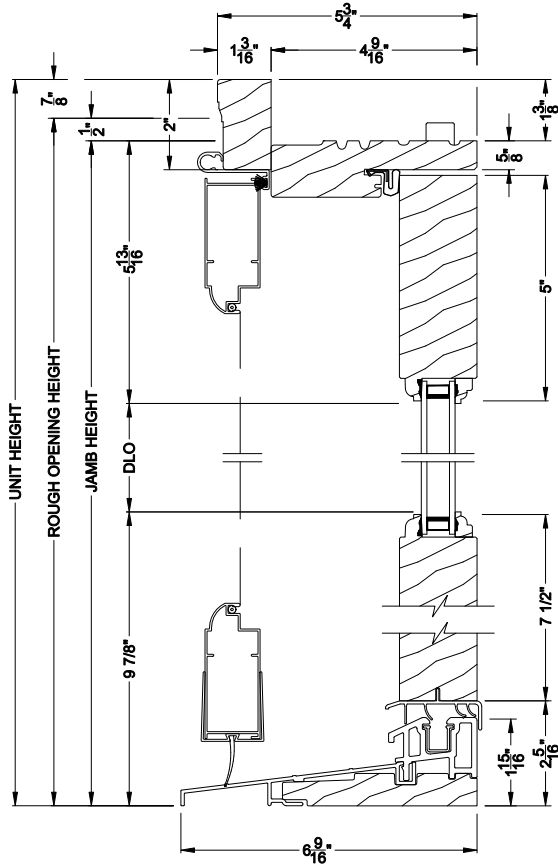

Note: All dimensions are approximate. Weather Shield reserves the right to change specifications without notice.

Weather Shield®

Weather Shield Series™

Side Hinged French Doors

CROSS SECTION DETAILS

WEATHER SHIELD INSWING DOOR (6510)
Vertical Section - 6 9/16" Jamb

WEATHER SHIELD INSWING DOOR (6510)
Vertical Section - ADA Sill

WEATHER SHIELD INSWING DOOR (6510)
Horizontal Section - 1 Panel Door - 6 9/16" Jamb

Note: All dimensions are approximate. Weather Shield reserves the right to change specifications without notice.

Weather Shield®

Weather Shield Series™

Side Hinged French Doors

CROSS SECTION DETAILS

WEATHER SHIELD INSWING DOOR (6510)
 Vertical Section
 Shown with Optional Hinged Screen

*Requires ADA sill extension

WEATHER SHIELD INSWING DOOR (6510)
 Vertical Section - ADA Sill
 Shown with Optional Hinged Screen*

WEATHER SHIELD INSWING DOOR (6510)
 Horizontal Section - 1 Panel Door
 Shown with Optional Hinged Screen

Note: All dimensions are approximate. Weather Shield reserves the right to change specifications without notice.