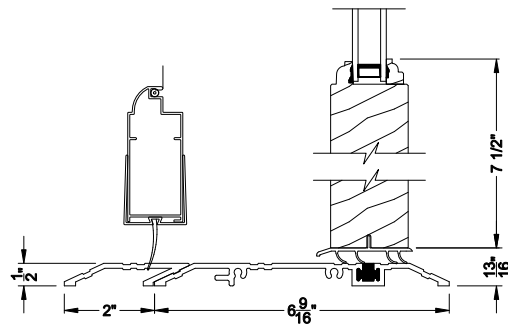

Note: All dimensions are approximate. Weather Shield reserves the right to change specifications without notice.

Weather Shield®

Weather Shield Series™

Side Hinged French Doors

CROSS SECTION DETAILS

WEATHER SHIELD INSWING DOOR (6510)
Vertical Section - 6 9/16" Jamb

WEATHER SHIELD INSWING DOOR (6510)
Vertical Section - ADA Sill

WEATHER SHIELD INSWING DOOR (6510)
Horizontal Section - 1 Panel Door - 6 9/16" Jamb

Note: All dimensions are approximate. Weather Shield reserves the right to change specifications without notice.

Weather Shield®

Weather Shield Series™

Side Hinged French Doors

CROSS SECTION DETAILS

WEATHER SHIELD INSWING DOOR (6510)
 Vertical Section
 Shown with Optional Hinged Screen

*Requires ADA sill extension

WEATHER SHIELD INSWING DOOR (6510)
 Vertical Section - ADA Sill
 Shown with Optional Hinged Screen*

WEATHER SHIELD INSWING DOOR (6510)
 Horizontal Section - 1 Panel Door
 Shown with Optional Hinged Screen

Note: All dimensions are approximate. Weather Shield reserves the right to change specifications without notice.