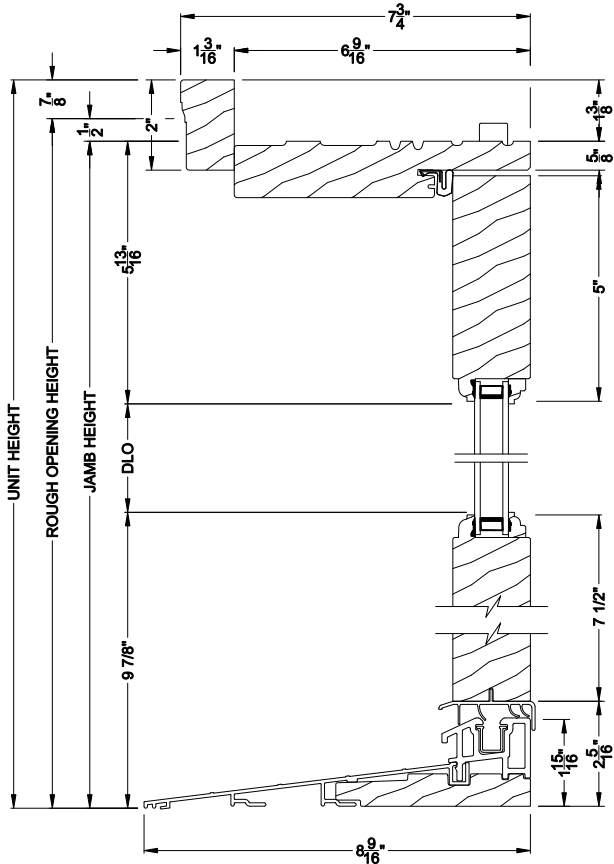

Weather Shield®

Weather Shield Series™

Side Hinged French Doors

CROSS SECTION DETAILS

WEATHER SHIELD INSWING DOOR (6510)
Vertical Section

WEATHER SHIELD INSWING DOOR (6510)
Vertical Section - ADA Sill

WEATHER SHIELD INSWING DOOR (6510)
Horizontal Section - 1 Panel Door

Note: All dimensions are approximate. Weather Shield reserves the right to change specifications without notice.

Weather Shield®

Weather Shield Series™

Side Hinged French Doors

CROSS SECTION DETAILS

WEATHER SHIELD INSWING DOOR (6510)
Vertical Section - 6 9/16" Jamb

WEATHER SHIELD INSWING DOOR (6510)
Vertical Section - ADA Sill

WEATHER SHIELD INSWING DOOR (6510)
Horizontal Section - 1 Panel Door - 6 9/16" Jamb

Note: All dimensions are approximate. Weather Shield reserves the right to change specifications without notice.

WEATHER SHIELD INSWING DOOR (6510)
 Horizontal Section - 1 Panel Door
 Shown with Optional Hinged Screen

Note: All dimensions are approximate. Weather Shield reserves the right to change specifications without notice.