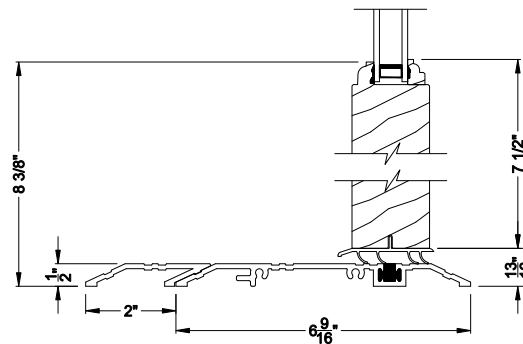

Note: All dimensions are approximate. Weather Shield reserves the right to change specifications without notice.

Weather Shield®

Weather Shield Series™

Side Hinged French Doors

CROSS SECTION DETAILS

WEATHER SHIELD INSWING DOOR (6510)
Vertical Section - 6 9/16" Jamb

WEATHER SHIELD INSWING DOOR (6510)
Vertical Section - ADA Sill

WEATHER SHIELD INSWING DOOR (6510)
Horizontal Section - 1 Panel Door - 6 9/16" Jamb

Note: All dimensions are approximate. Weather Shield reserves the right to change specifications without notice.