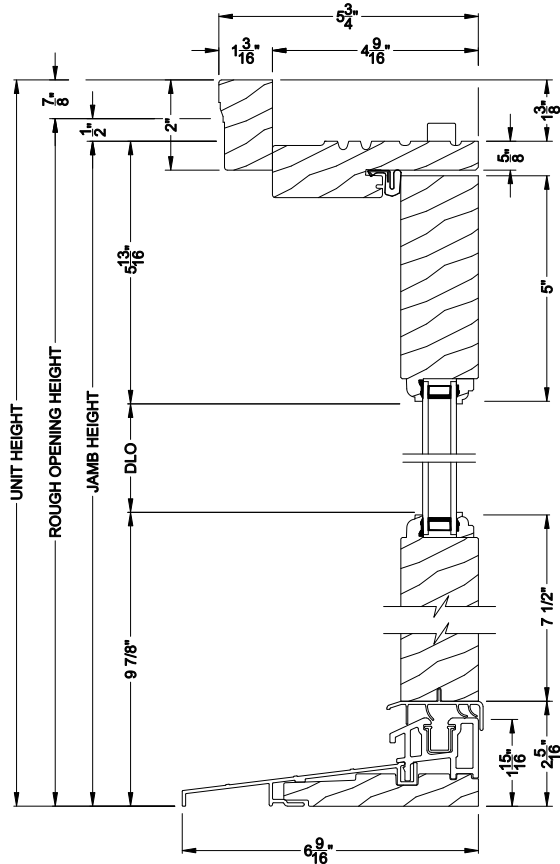

Weather Shield®

Weather Shield Series™

Side Hinged French Doors

CROSS SECTION DETAILS

WEATHER SHIELD INSWING DOOR (6510)
Vertical Section

WEATHER SHIELD INSWING DOOR (6510)
Vertical Section - ADA Sill

WEATHER SHIELD INSWING DOOR (6510)
Horizontal Section - 1 Panel Door

Note: All dimensions are approximate. Weather Shield reserves the right to change specifications without notice.

Weather Shield®

Weather Shield Series™

Side Hinged French Doors

CROSS SECTION DETAILS

WEATHER SHIELD INSWING DOOR (6510)
Vertical Section - 6 9/16" Jamb

WEATHER SHIELD INSWING DOOR (6510)
Vertical Section - ADA Sill

WEATHER SHIELD INSWING DOOR (6510)
Horizontal Section - 1 Panel Door - 6 9/16" Jamb

Note: All dimensions are approximate. Weather Shield reserves the right to change specifications without notice.

WEATHER SHIELD INSWING DOOR (6510)
 Horizontal Section - 1 Panel Door
 Shown with Optional Hinged Screen

Note: All dimensions are approximate. Weather Shield reserves the right to change specifications without notice.