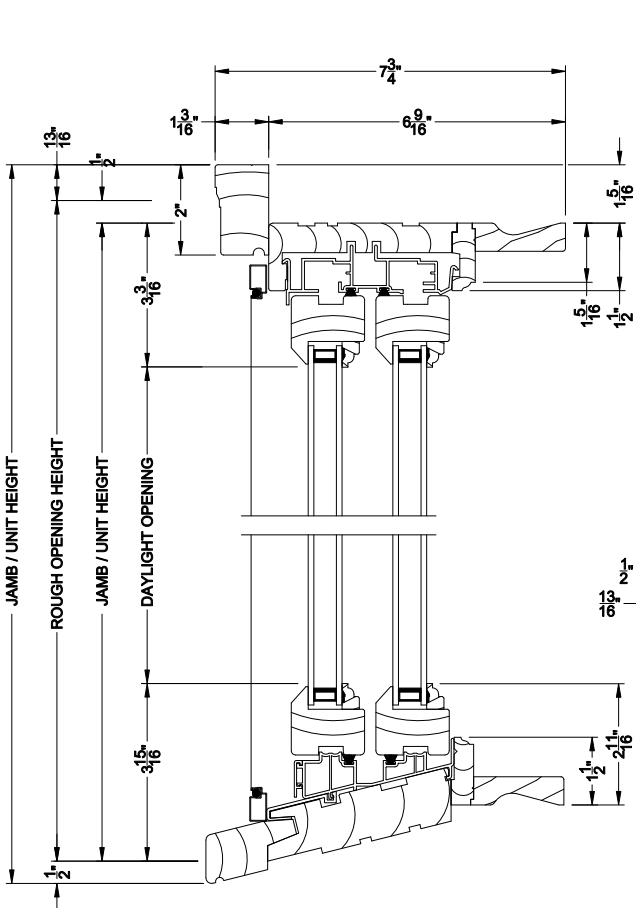

## CROSS SECTION DETAILS

**WEATHER SHIELD SLIDER WINDOW (6401)**  
Vertical Section - 6-9/16" jamb

**WEATHER SHIELD SLIDER WINDOW (6401)**  
Horizontal Section - Double Slider - 6-9/16" jamb

**WEATHER SHIELD SLIDER WINDOW (6401)**  
Horizontal Section - Triple Slider - 6-9/16" jamb

Note: All dimensions are approximate. Weather Shield reserves the right to change specifications without notice.