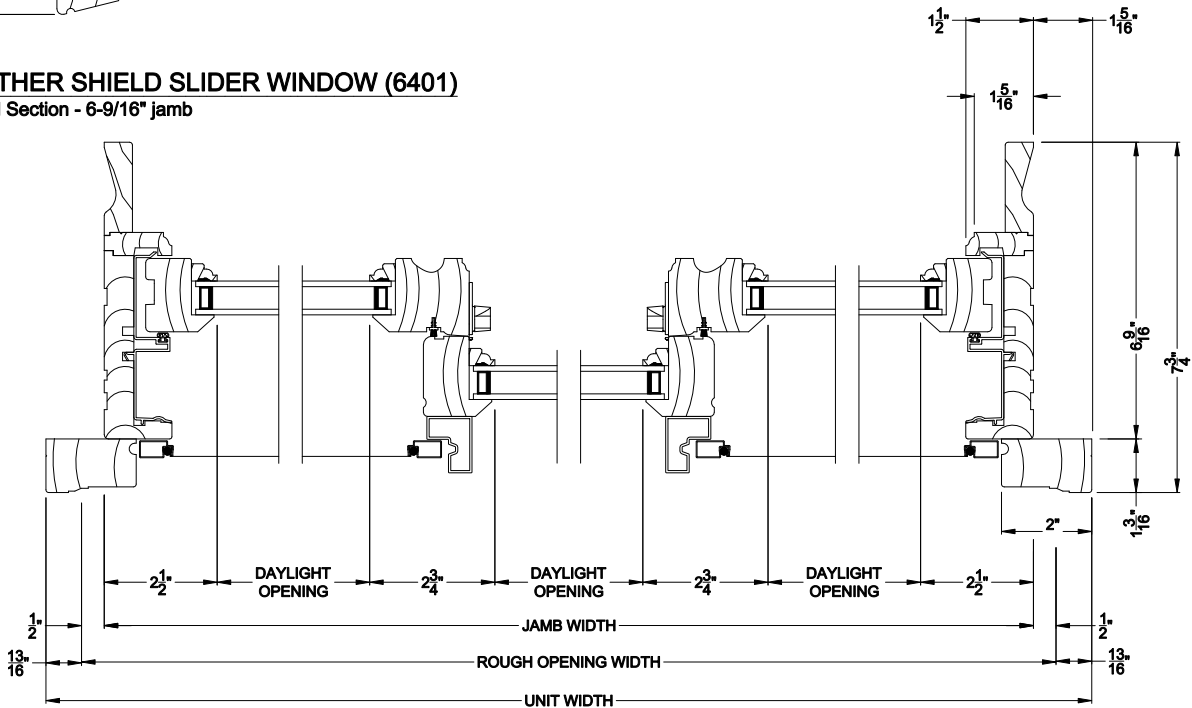

## CROSS SECTION DETAILS

**WEATHER SHIELD SLIDER WINDOW (6401)**  
Vertical Section - 6-9/16" jamb

**WEATHER SHIELD SLIDER WINDOW (6401)**  
Horizontal Section - Double Slider - 6-9/16" jamb

**WEATHER SHIELD SLIDER WINDOW (6401)**  
Horizontal Section - Triple Slider - 6-9/16" jamb

Note: All dimensions are approximate. Weather Shield reserves the right to change specifications without notice.