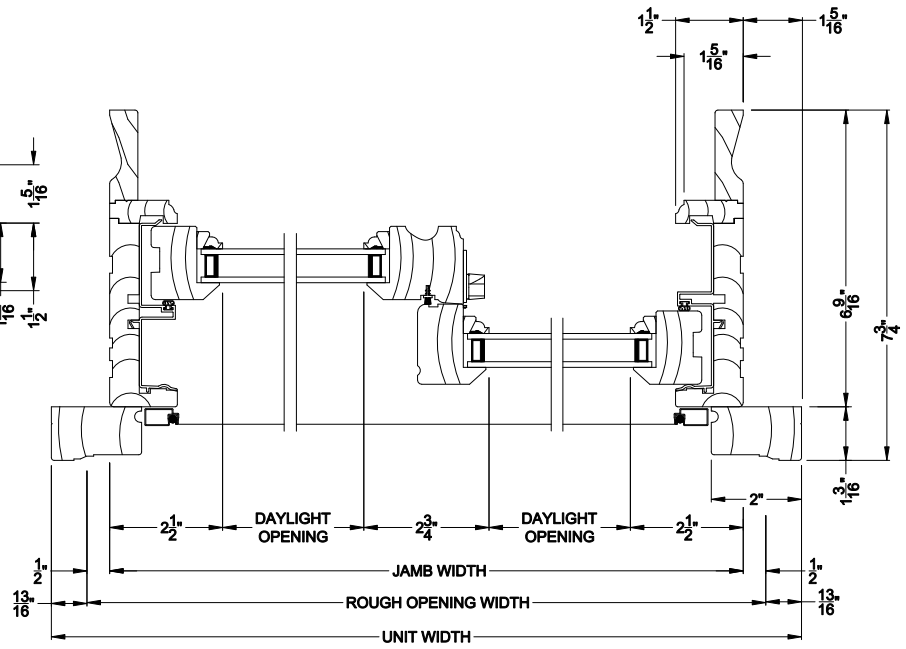

## CROSS SECTION DETAILS

**WEATHER SHIELD SLIDER WINDOW (6401)**  
Vertical Section - 6-9/16" jamb

**WEATHER SHIELD SLIDER WINDOW (6401)**  
Horizontal Section - Double Slider - 6-9/16" jamb

**WEATHER SHIELD SLIDER WINDOW (6401)**  
Horizontal Section - Triple Slider - 6-9/16" jamb

Note: All dimensions are approximate. Weather Shield reserves the right to change specifications without notice.