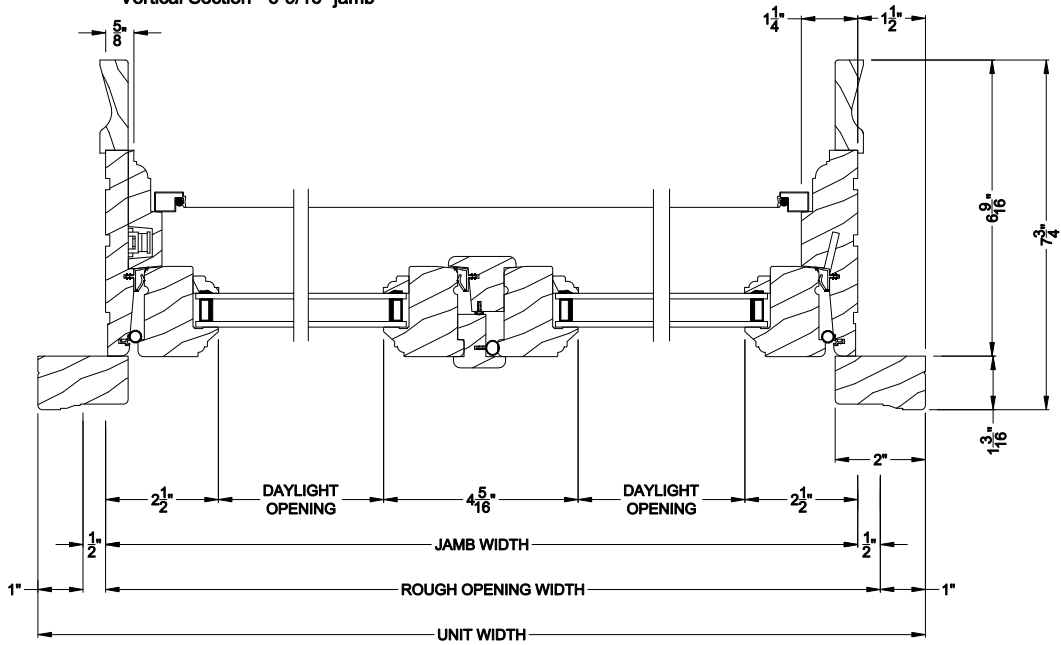

WEATHER SHIELD FRENCH CASEMENT WINDOW (6204)
Vertical Section

WEATHER SHIELD FRENCH CASEMENT WINDOW (6204)
Horizontal Section

Note: All dimensions are approximate. Weather Shield reserves the right to change specifications without notice.

WEATHER SHIELD FRENCH CASEMENT WINDOW (6204)
Vertical Section - 6-9/16" jamb

WEATHER SHIELD FRENCH CASEMENT WINDOW (6204)
Horizontal Section - 6-9/16" jamb

Note: All dimensions are approximate. Weather Shield reserves the right to change specifications without notice.