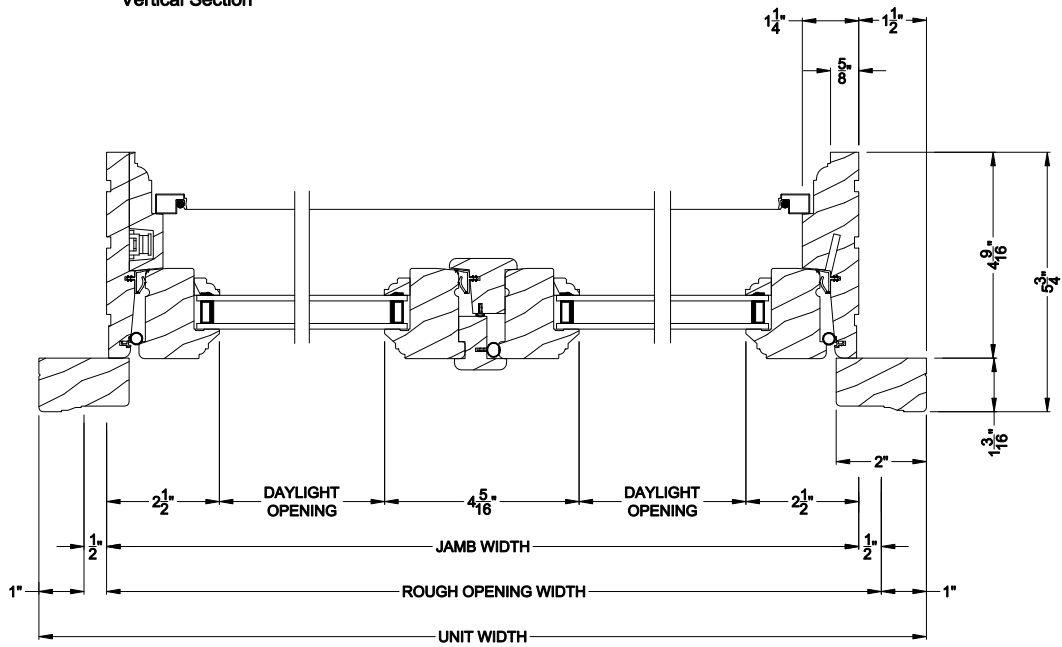

WEATHER SHIELD FRENCH CASEMENT WINDOW (6204)
Vertical Section

WEATHER SHIELD FRENCH CASEMENT WINDOW (6204)
Horizontal Section

Note: All dimensions are approximate. Weather Shield reserves the right to change specifications without notice.

WEATHER SHIELD FRENCH CASEMENT WINDOW (6204)
Vertical Section - 6-9/16" jamb

WEATHER SHIELD FRENCH CASEMENT WINDOW (6204)
Horizontal Section - 6-9/16" jamb

Note: All dimensions are approximate. Weather Shield reserves the right to change specifications without notice.