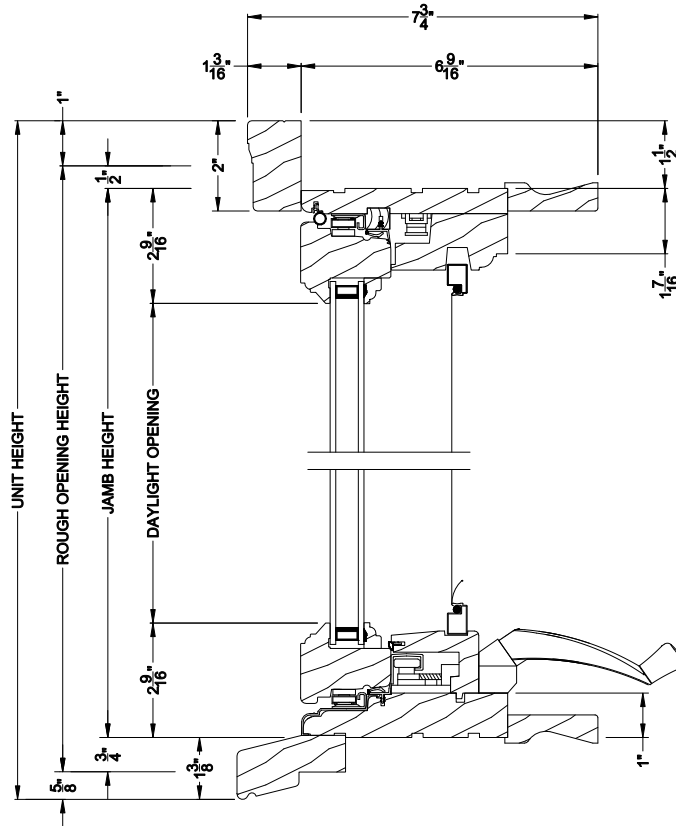

WEATHER SHIELD FRENCH CASEMENT WINDOW (6204)
Vertical Section

WEATHER SHIELD FRENCH CASEMENT WINDOW (6204)
Horizontal Section

Note: All dimensions are approximate. Weather Shield reserves the right to change specifications without notice.

WEATHER SHIELD FRENCH CASEMENT WINDOW (6204)
Vertical Section - 6-9/16" jamb

WEATHER SHIELD FRENCH CASEMENT WINDOW (6204)
Horizontal Section - 6-9/16" jamb

Note: All dimensions are approximate. Weather Shield reserves the right to change specifications without notice.