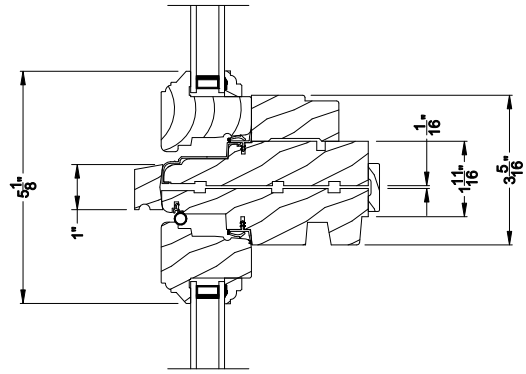

Weather Shield®

Weather Shield Series™

Casement Picture Windows

CROSS SECTION DETAILS

WEATHER SHIELD CASEMENT PICTURE WINDOW
Horizontal Stack Section - Transom Stack over Casement Picture