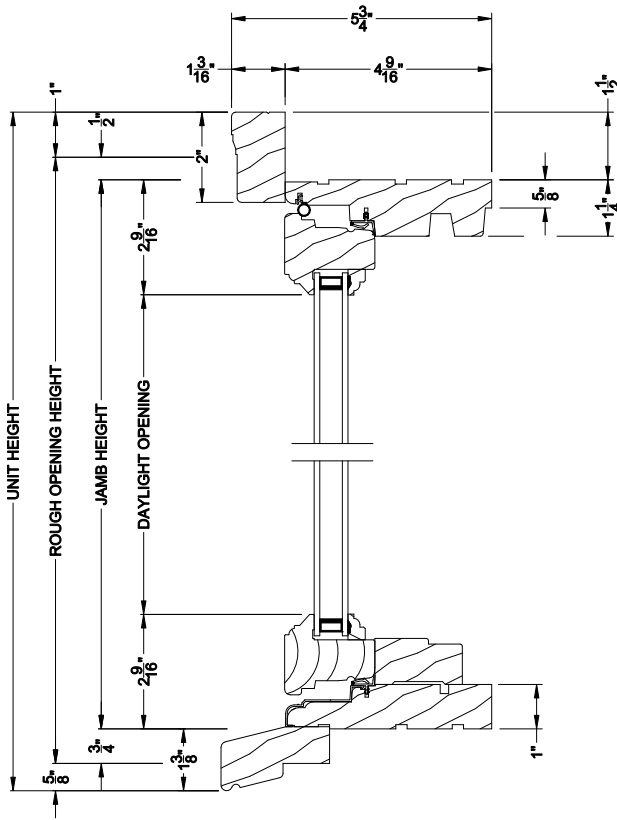

WEATHER SHIELD CASEMENT PICTURE WINDOW (6204)
Vertical Section

Weather Shield®

Weather Shield Series™

Casement Picture Windows

CROSS SECTION DETAILS

WEATHER SHIELD CASEMENT PICTURE WINDOW
Horizontal Stack Section - Transom Stack over Casement Picture