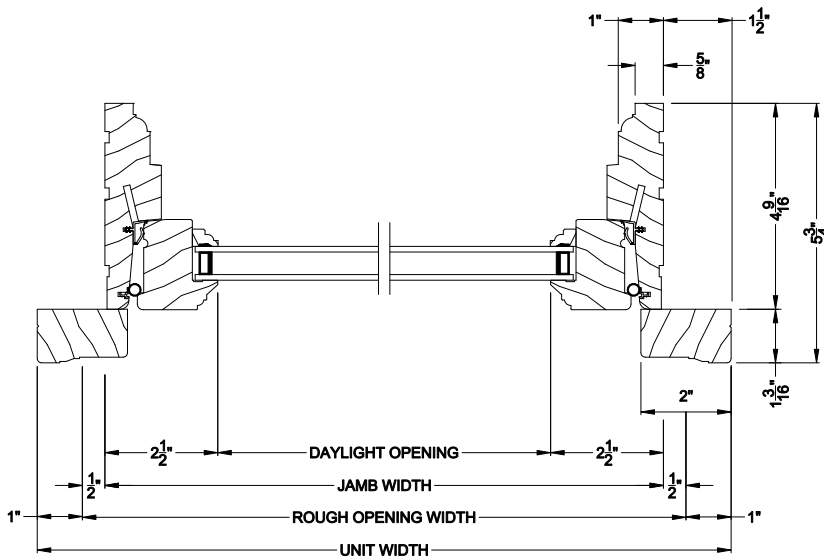

WEATHER SHIELD CASEMENT PICTURE WINDOW
Vertical Mull Section

WEATHER SHIELD CASEMENT PICTURE WINDOW (6204)
Horizontal Section