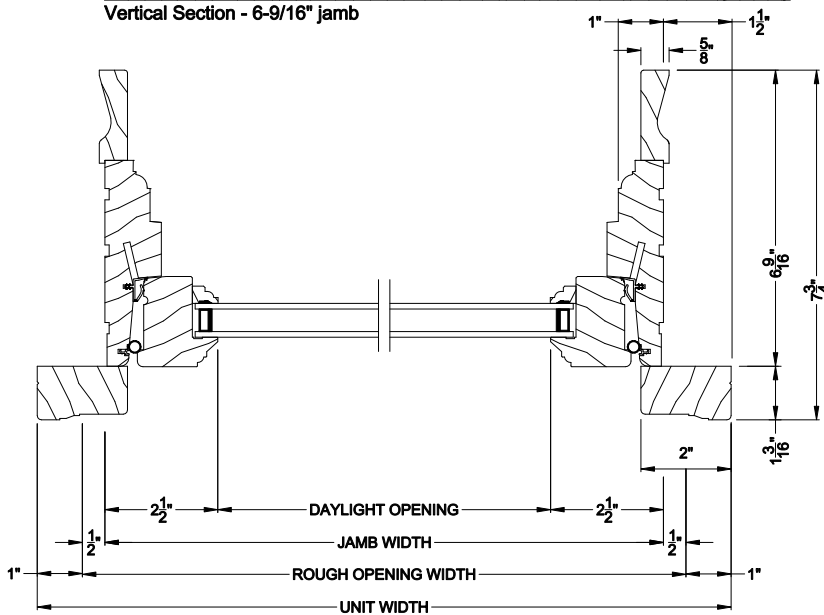

**WEATHER SHIELD CASEMENT PICTURE WINDOW**  
Vertical Mull Section

Note: All dimensions are approximate. Weather Shield reserves the right to change specifications without notice.

**WEATHER SHIELD CASEMENT PICTURE WINDOW (6204)**  
Horizontal Section - 6-9/16" jamb

**WEATHER SHIELD CASEMENT PICTURE WINDOW**  
Vertical Mull Section

Note: All dimensions are approximate. Weather Shield reserves the right to change specifications without notice.