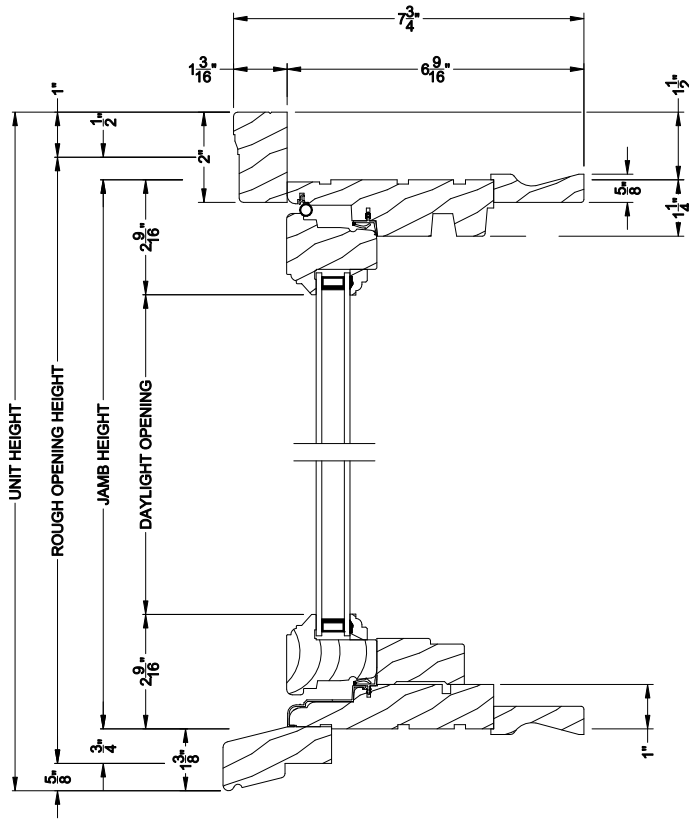

WEATHER SHIELD CASEMENT PICTURE WINDOW (6204)
Vertical Section - 6-9/16" jamb

Weather Shield®

Weather Shield Series™

Casement Picture Windows

CROSS SECTION DETAILS

WEATHER SHIELD CASEMENT PICTURE WINDOW
Horizontal Stack Section - Transom Stack over Casement Picture