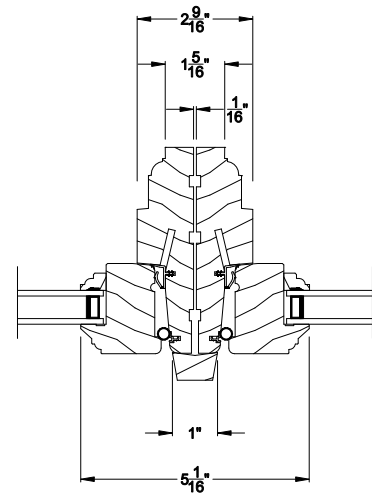

## CROSS SECTION DETAILS

**WEATHER SHIELD CASEMENT PICTURE WINDOW**  
Horizontal Stack Section - Transom Stack over Casement Picture

**WEATHER SHIELD CASEMENT PICTURE WINDOW (6204)**  
Vertical Section

**WEATHER SHIELD CASEMENT PICTURE WINDOW (6204)**  
Horizontal Section

**WEATHER SHIELD CASEMENT PICTURE WINDOW**  
Vertical Mull Section

Note: All dimensions are approximate. Weather Shield reserves the right to change specifications without notice.

**WEATHER SHIELD CASEMENT PICTURE WINDOW (6204)**  
Horizontal Section - 6-9/16" jamb

**WEATHER SHIELD CASEMENT PICTURE WINDOW**  
Vertical Mull Section

Note: All dimensions are approximate. Weather Shield reserves the right to change specifications without notice.