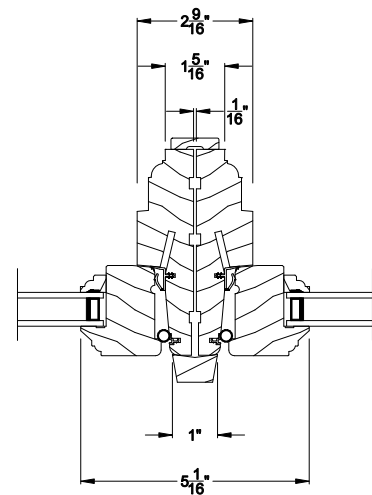

**WEATHER SHIELD CASEMENT PICTURE WINDOW**  
Vertical Mull Section

Note: All dimensions are approximate. Weather Shield reserves the right to change specifications without notice.

## CROSS SECTION DETAILS

**WEATHER SHIELD CASEMENT PICTURE WINDOW**  
Horizontal Stack Section - Transom Stack over Casement Picture

**WEATHER SHIELD CASEMENT PICTURE WINDOW (6204)**  
Vertical Section - 6-9/16" jamb

**WEATHER SHIELD CASEMENT PICTURE WINDOW (6204)**  
Horizontal Section - 6-9/16" jamb

**WEATHER SHIELD CASEMENT PICTURE WINDOW**  
Vertical Mull Section

Note: All dimensions are approximate. Weather Shield reserves the right to change specifications without notice.