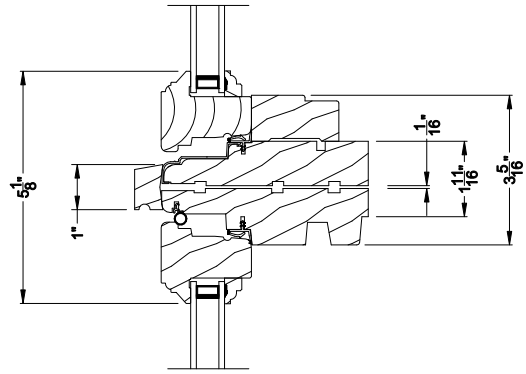

Weather Shield®

Weather Shield Series™

Casement Picture Windows

CROSS SECTION DETAILS

WEATHER SHIELD CASEMENT PICTURE WINDOW
Horizontal Stack Section - Transom Stack over Casement Picture