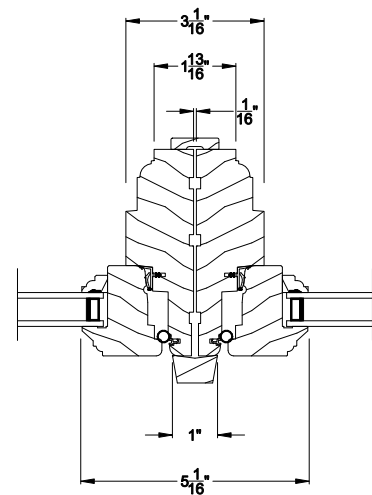

**WEATHER SHIELD STAT AWNING WINDOW**  
Vertical Mull Section

Note: All dimensions are approximate. Weather Shield reserves the right to change specifications without notice.

## CROSS SECTION DETAILS

**WEATHER SHIELD STAT AWNING WINDOW**  
Horizontal Stack Section - Stat Awning Stack over Awning

**WEATHER SHIELD STAT AWNING WINDOW (6204)**  
Vertical Section - 6-9/16" jamb

**WEATHER SHIELD STAT AWNING WINDOW (6204)**  
Horizontal Section - 6-9/16" jamb