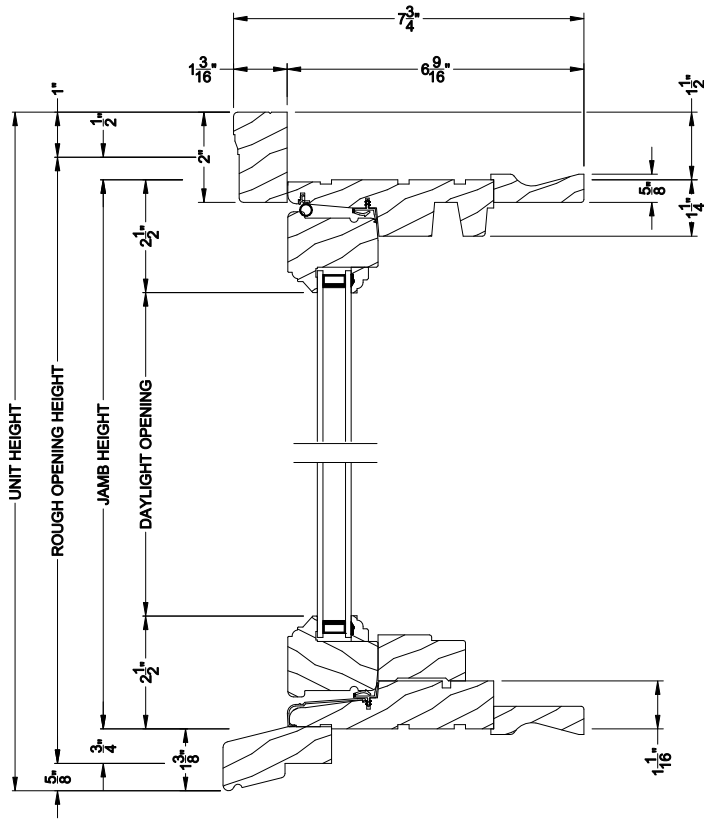

WEATHER SHIELD STAT AWNING WINDOW (6204)
Vertical Section - 6-9/16" jamb

Weather Shield®

Weather Shield Series™

Stationary Awning Windows

CROSS SECTION DETAILS

WEATHER SHIELD STAT AWNING WINDOW
Horizontal Stack Section - Stat Awning Stack over Awning