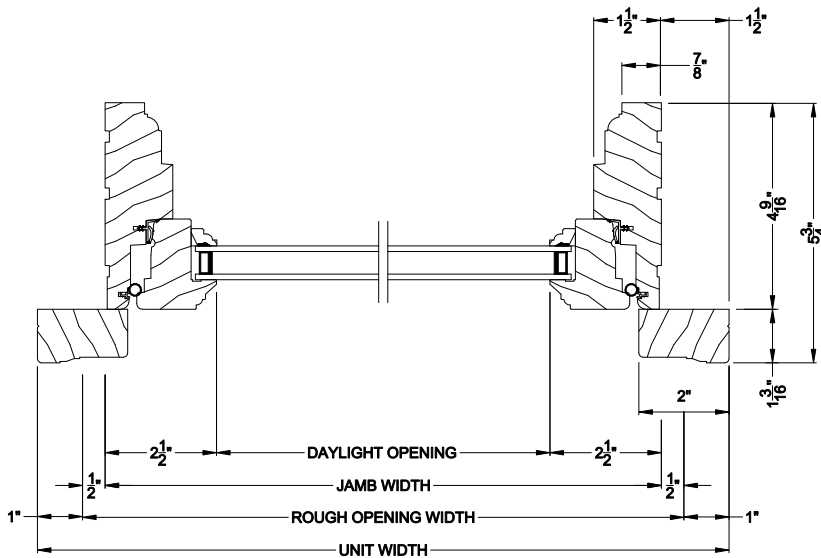

WEATHER SHIELD STAT AWNING WINDOW (6204)
Horizontal Section