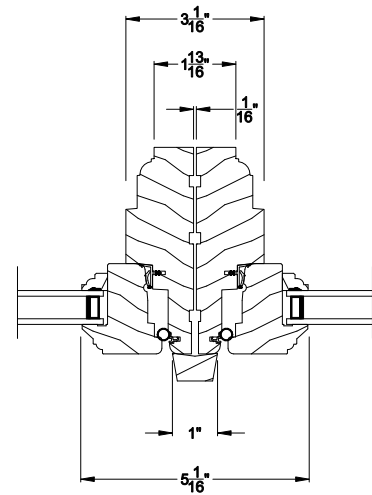

## CROSS SECTION DETAILS

**WEATHER SHIELD STAT AWNING WINDOW**  
Horizontal Stack Section - Stat Awning Stack over Awning

**WEATHER SHIELD STAT AWNING WINDOW (6204)**  
Vertical Section

**WEATHER SHIELD STAT AWNING WINDOW (6204)**  
Horizontal Section

**WEATHER SHIELD STAT AWNING WINDOW**  
Vertical Mull Section

Note: All dimensions are approximate. Weather Shield reserves the right to change specifications without notice.