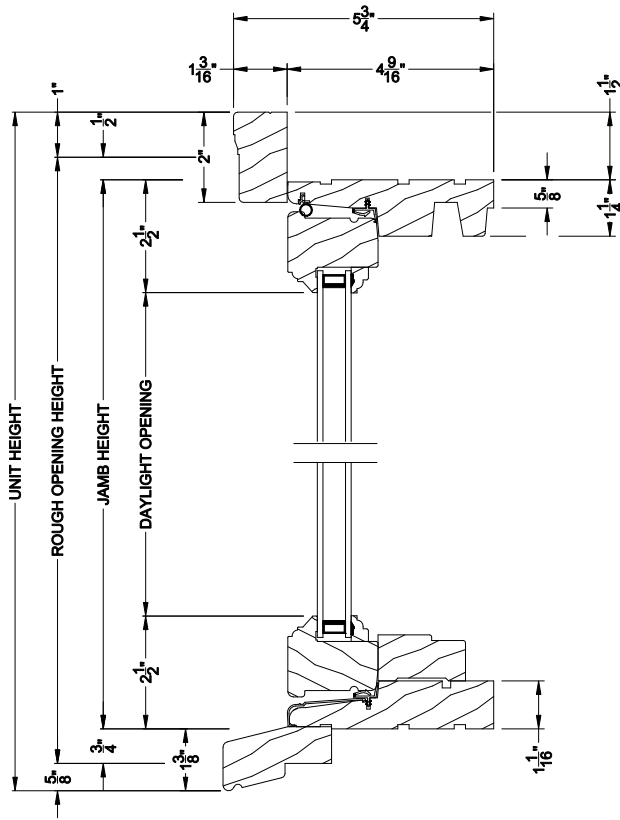

WEATHER SHIELD STAT AWNING WINDOW (6204)
Vertical Section

Weather Shield®

Weather Shield Series™

Stationary Awning Windows

CROSS SECTION DETAILS

WEATHER SHIELD STAT AWNING WINDOW
Horizontal Stack Section - Stat Awning Stack over Awning