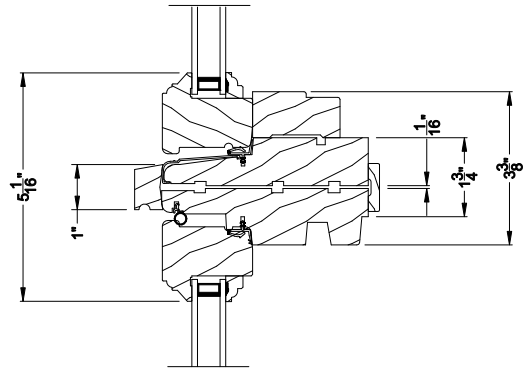

Weather Shield®

Weather Shield Series™

Stationary Awning Windows

CROSS SECTION DETAILS

WEATHER SHIELD STAT AWNING WINDOW
Horizontal Stack Section - Stat Awning Stack over Awning