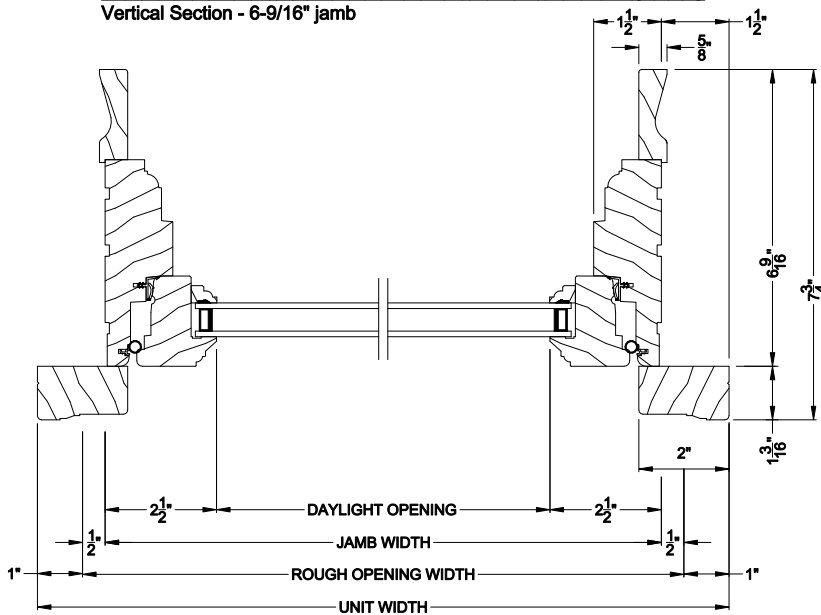

WEATHER SHIELD STAT AWNING WINDOW (6204)
Horizontal Section - 6-9/16" jamb