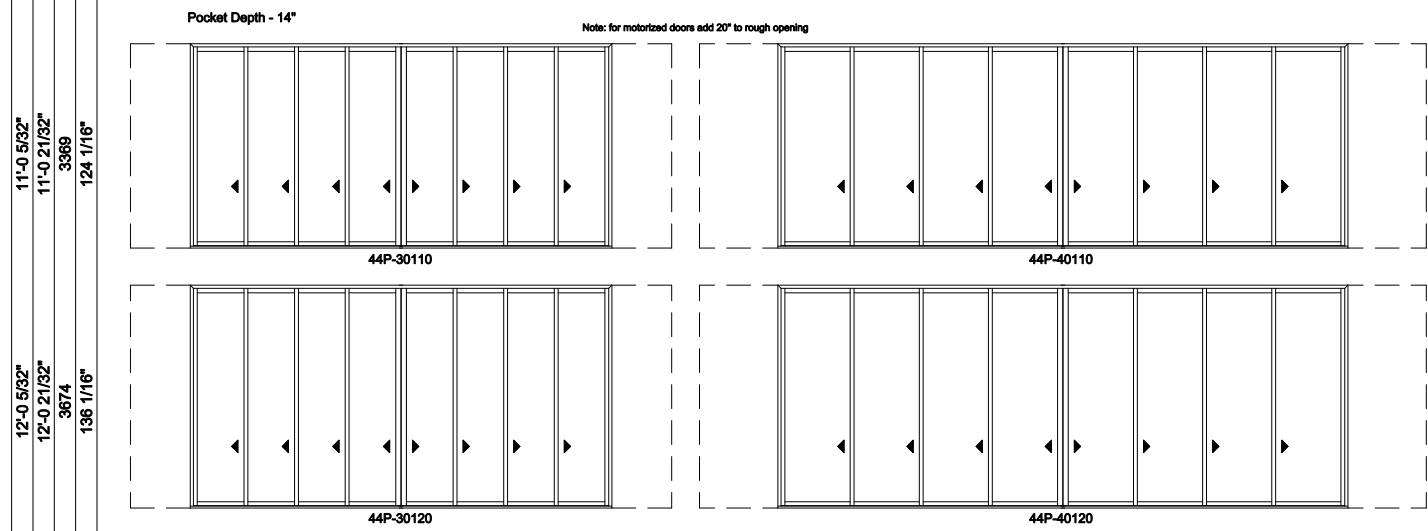

Multi-Slide Doors - 2-1/4" Panel (4701) 4L4R Panel Pocket

Exposed Jamb Width	22'-8 21/32"	30'-8 21/32"
Exposed RO Width	22'-9 1/32"	30'-9 1/32"
Pocket Width	3'-3"	4'-3"
Jamb Dimension	29'-2 1/32"	39'-2 1/32"
Rough Opening	29'-3 1/32"	39'-3 1/32"
Soft Metric R.O. (mm)	8916	11964
Glass Size	31 1/4"	43 1/4"