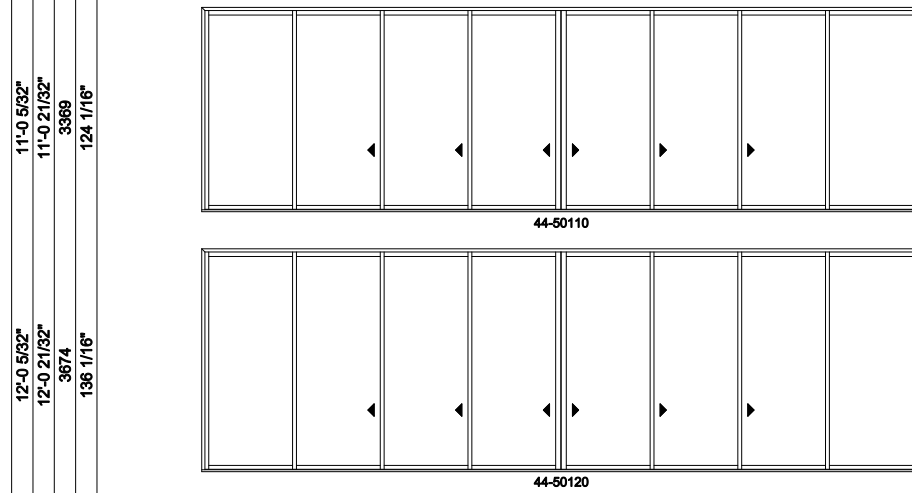

Multi-Slide Doors - 2-1/4" Panel (4701) 4L4R Panel

Jamb Dimension	22'-8 5/8"	30'-8 5/8"
Rough Opening	22'-9 5/8"	30'-9 5/8"
Soft Metric R.O. (mm)	6950	9388
Glass Size	31 1/4"	43 1/4"

Note: for motorized doors add 20" to rough opening

Multi-Slide Doors - 2-1/4" Panel (4701) 4L4R Panel

Jamb Dimension	38'-8 5/8"
Rough Opening	38'-9 5/8"
Soft Metric R.O. (mm)	11827
Glass Size	55 1/4"

Note: for motorized doors add 20" to rough opening

Multi-Slide Doors - 2-1/4" Panel (4701) 4L4R Panel