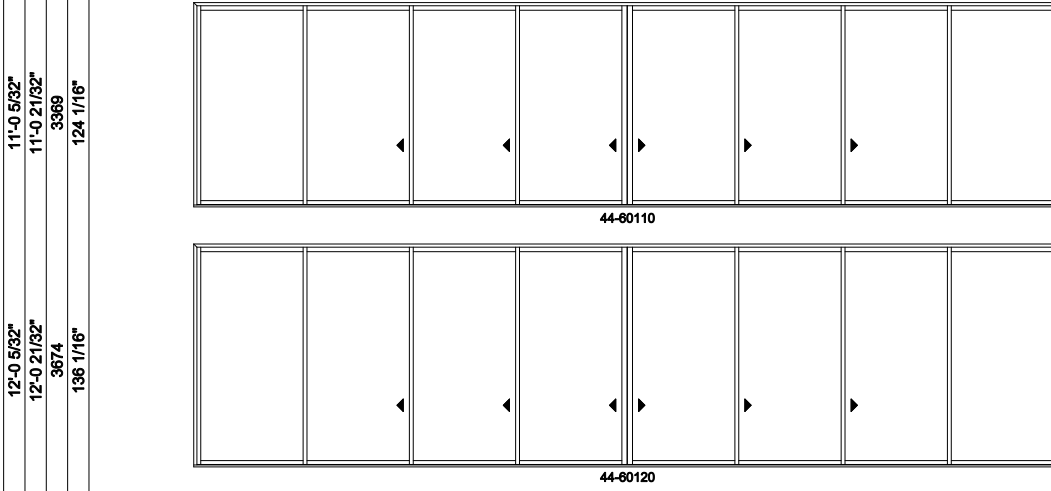

Multi-Slide Doors - 2-1/4" Panel (4701) 4L4R Panel

Jamb Dimension	38'-8 5/8"
Rough Opening	38'-9 5/8"
Soft Metric R.O. (mm)	11827
Glass Size	55 1/4"

Note: for motorized doors add 20" to rough opening

Multi-Slide Doors - 2-1/4" Panel (4701) 4L4R Panel

Jamb Dimension	46'-8 5/8"
Rough Opening	46'-9 5/8"
Soft Metric R.O. (mm)	14265
Glass Size	67 1/4"

Note: for motorized doors add 20" to rough opening

Multi-Slide Doors - 2-1/4" Panel (4701) 4L4R Panel Pocket