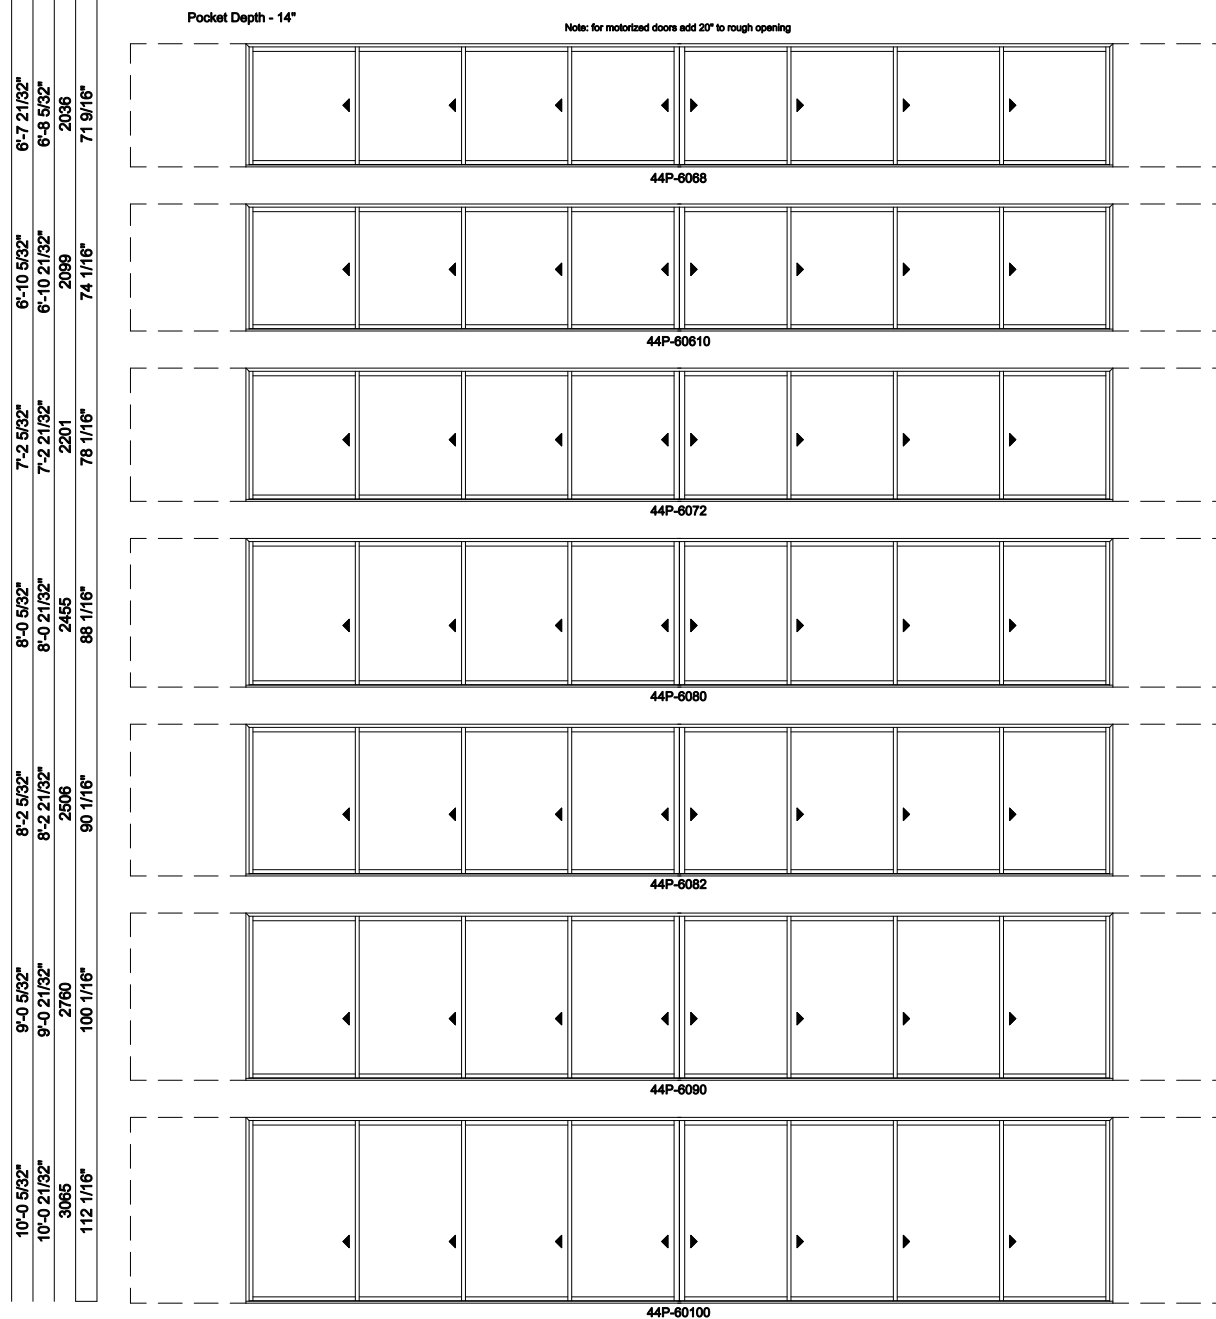

Multi-Slide Doors - 2-1/4" Panel (4701) 4L4R Panel Pocket

Exposed Jamb Width	46'-8 21/32"
Exposed RO Width	46'-9 1/32"
Pocket Width	6'-3"
Jamb Dimension	59'-2 1/32"
Rough Opening	59'-3 1/32"
Soft Metric R.O. (mm)	18060
Glass Size	67 1/4"