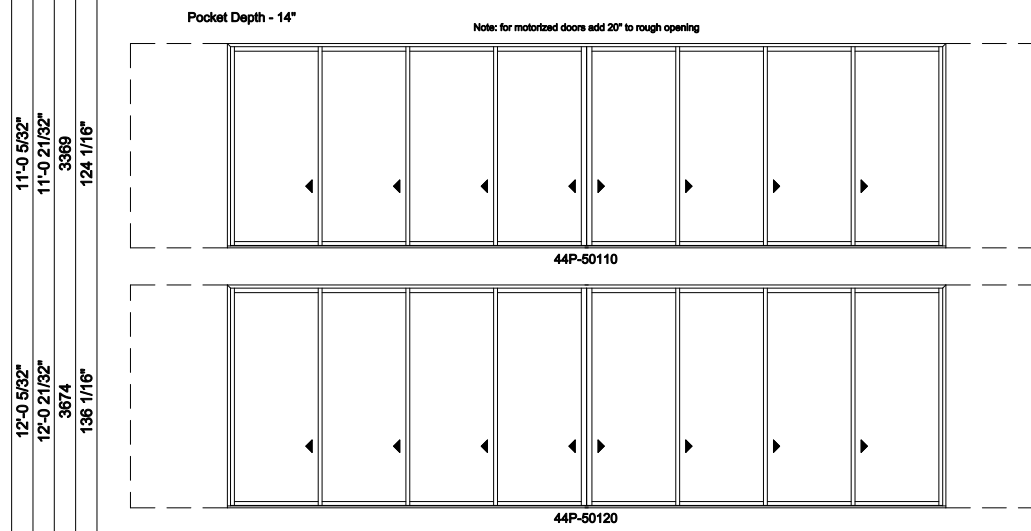

Multi-Slide Doors - 2-1/4" Panel (4701) 4L4R Panel Pocket

Exposed Jamb Width	38'-8 21/32"
Exposed RO Width	38'-9 1/32"
Pocket Width	5'-3"
Jamb Dimension	49'-2 1/32"
Rough Opening	49'-3 1/32"
Soft Metric R.O. (mm)	15012
Glass Size	55 1/4"