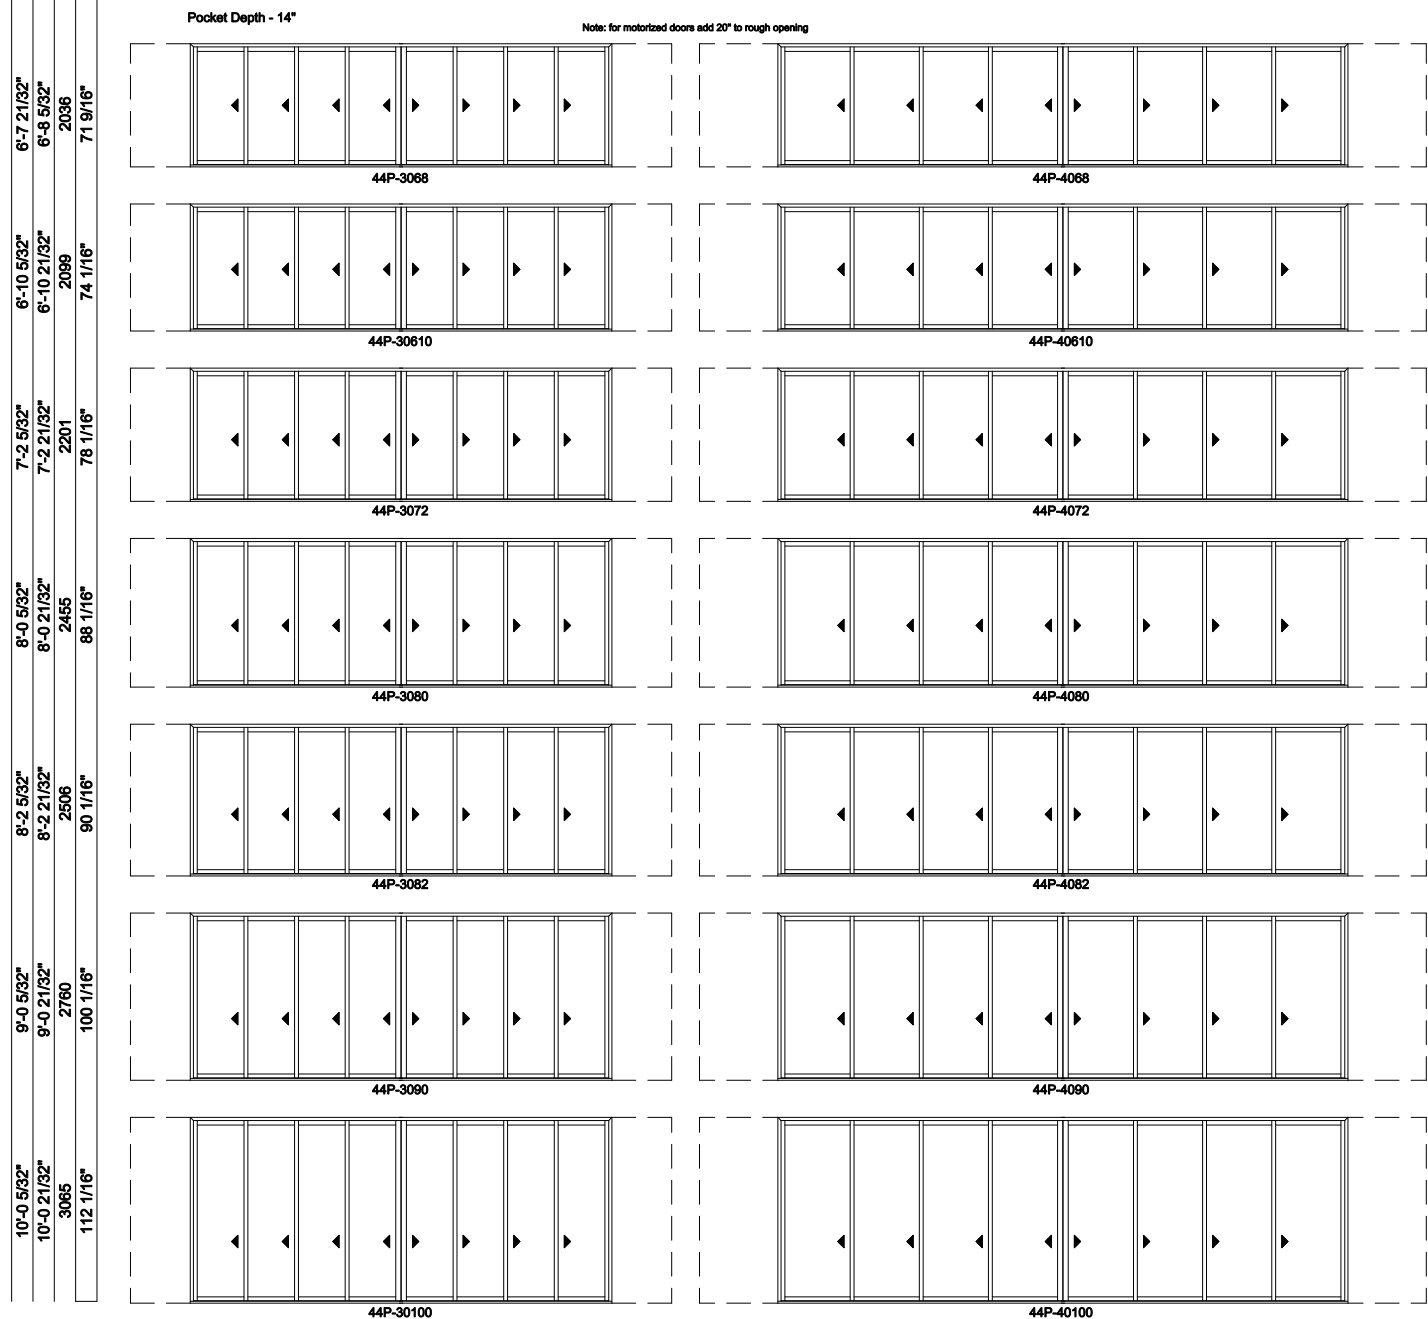

Multi-Slide Doors - 2-1/4" Panel (4701) 4L4R Panel

Jamb Dimension	38'-8 5/8"
Rough Opening	38'-9 5/8"
Soft Metric R.O. (mm)	11827
Glass Size	55 1/4"

Note: for motorized doors add 20" to rough opening

Multi-Slide Doors - 2-1/4" Panel (4701) 4L4R Panel

Jamb Dimension	46'-8 5/8"
Rough Opening	46'-9 5/8"
Soft Metric R.O. (mm)	14265
Glass Size	67 1/4"

Note: for motorized doors add 20" to rough opening

Multi-Slide Doors - 2-1/4" Panel (4701) 4L4R Panel Pocket

Exposed Jamb Width	22'-8 21/32"	30'-8 21/32"
Exposed RO Width	22'-9 1/32"	30'-9 1/32"
Pocket Width	3'-3"	4'-3"
Jamb Dimension	29'-2 1/32"	39'-2 1/32"
Rough Opening	29'-3 1/32"	39'-3 1/32"
Soft Metric R.O. (mm)	8916	11964
Glass Size	31 1/4"	43 1/4"