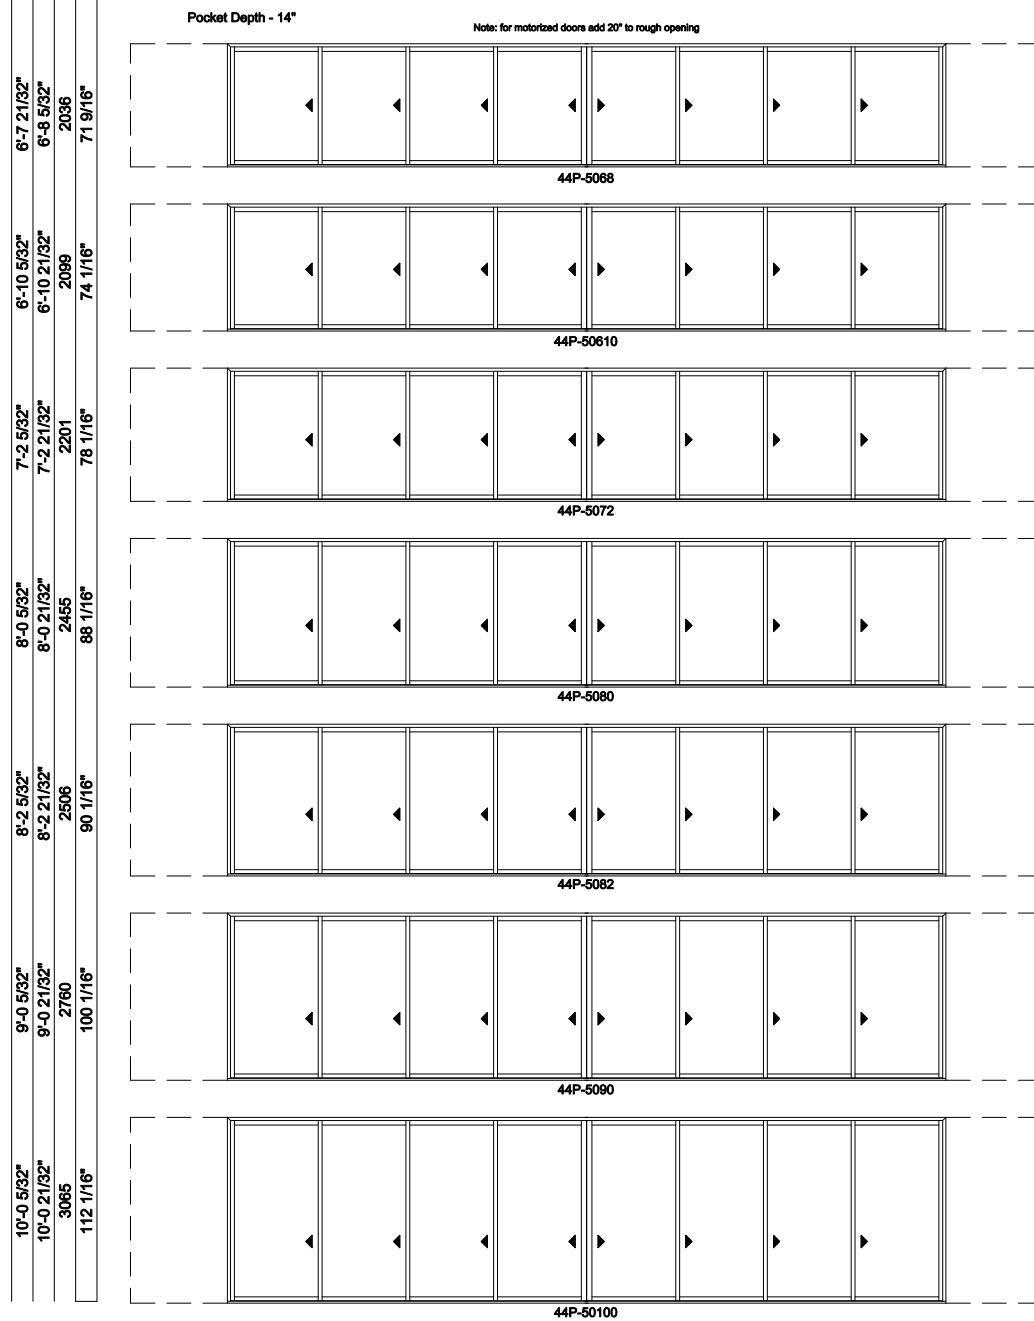

Multi-Slide Doors - 2-1/4" Panel (4701) 4L4R Panel Pocket

Exposed Jamb Width	38'-8 21/32"
Exposed RO Width	38'-9 1/32"
Pocket Width	5'-3"
Jamb Dimension	49'-2 1/32"
Rough Opening	49'-3 1/32"
Soft Metric R.O. (mm)	15012
Glass Size	55 1/4"