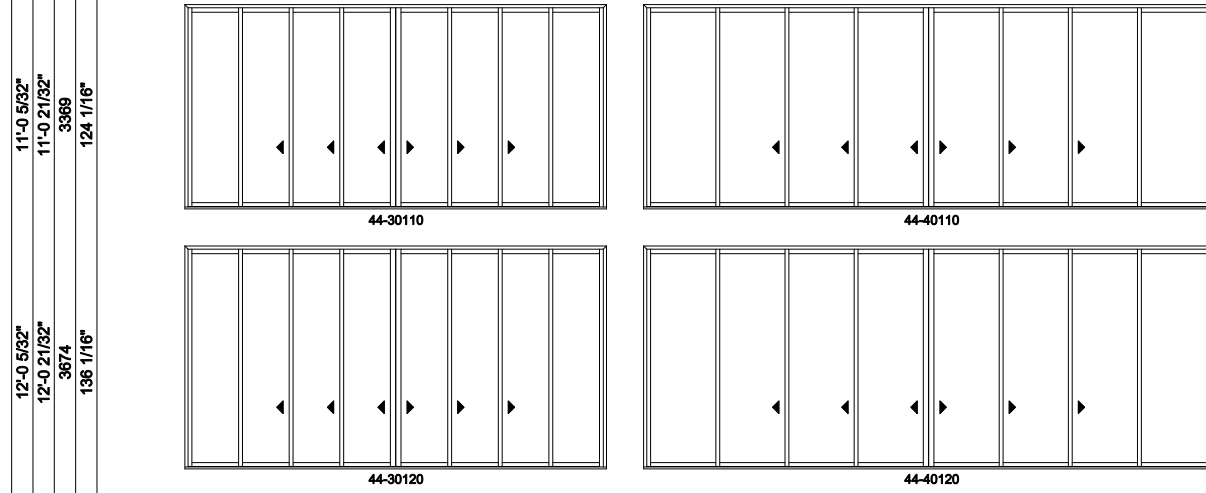

Multi-Slide Doors - 2-1/4" Panel (4701) 4L4R Panel

Jamb Dimension	46'-8 5/8"
Rough Opening	46'-9 5/8"
Soft Metric R.O. (mm)	14265
Glass Size	67 1/4"

Note: for motorized doors add 20" to rough opening

6'-7 21/32"	6'-8 5/32"	2036	71 9/16"		44-6068
6'-10 5/32"	6'-10 21/32"	2099	74 1/16"		44-60610
7'-2 5/32"	7'-2 21/32"	2201	76 1/16"		44-6072
8'-0 5/32"	8'-0 21/32"	2456	86 1/16"		44-6080
8'-2 5/32"	8'-2 21/32"	2506	90 1/16"		44-6082
9'-0 5/32"	9'-0 21/32"	2760	100 1/16"		44-6090
10'-0 5/32"	10'-0 21/32"	3065	112 1/16"		44-60100

Multi-Slide Doors - 2-1/4" Panel (4701) 4L4R Panel

Jamb Dimension	22'-8 5/8"	30'-8 5/8"
Rough Opening	22'-9 5/8"	30'-9 5/8"
Soft Metric R.O. (mm)	6950	9388
Glass Size	31 1/4"	43 1/4"

Note: for motorized doors add 20" to rough opening