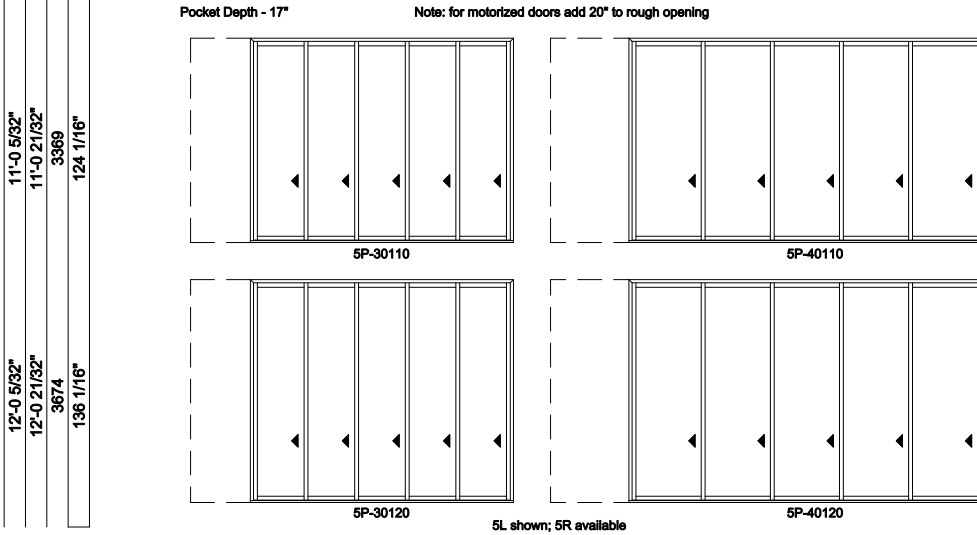

5L shown; 5R available

Multi-Slide Doors - 2-1/4" Panel (4701) 5 Panel Pocket

Exposed Jamb Width	24'-2 1/8"	29'-2 1/8"
Exposed RO Width	24'-2 13/16"	29'-2 13/16"
Pocket Width	5'-3"	6'-3"
Jamb Dimension	29'-4 13/16"	35'-4 13/16"
Rough Opening	29'-5 13/16"	35'-5 13/16"
Soft Metric R.O. (mm)	8987	10816
Glass Size	55 1/4"	67 1/4"

Pocket Depth - 17"

Note: for motorized doors add 20" to rough opening

5L shown; 5R available

Multi-Slide Doors - 2-1/4" Panel (4701) 5 Panel Pocket

Exposed Jamb Width	14'-2 1/8"	19'-2 1/8"
Exposed RO Width	14'-2 13/16"	19'-2 13/16"
Pocket Width	3'-3"	4'-3"
Jamb Dimension	17'-4 13/16"	23'-4 13/16"
Rough Opening	17'-5 13/16"	23'-5 13/16"
Soft Metric R.O. (mm)	5329	7158
Glass Size	31 1/4"	43 1/4"

Multi-Slide Doors - 2-1/4" Panel (4701) 5 Panel Pocket

Exposed Jamb Width	24'-2 1/8"	29'-2 1/8"
Exposed RO Width	24'-2 13/16"	29'-2 13/16"
Pocket Width	5'-3"	6'-3"
Jamb Dimension	29'-4 13/16"	35'-4 13/16"
Rough Opening	29'-5 13/16"	35'-5 13/16"
Soft Metric R.O. (mm)	8987	10816
Glass Size	55 1/4"	67 1/4"