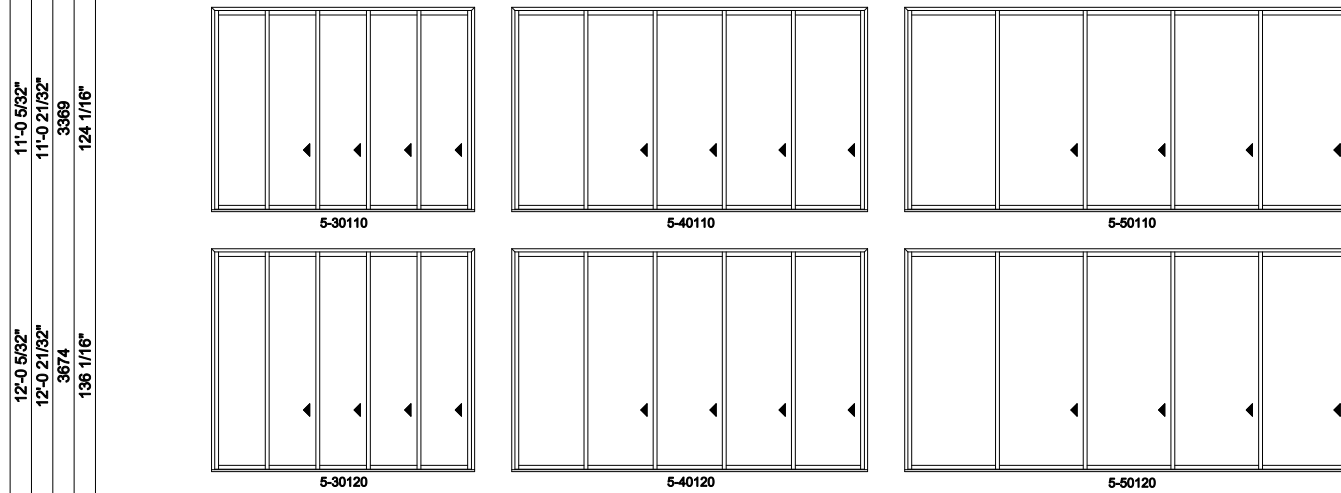

Multi-Slide Doors - 2-1/4" Panel (4701) 5 Panel

Jamb Dimension	14'-2 1/8"	19'-2 1/8"	24'-2 1/8"
Rough Opening	14'-3 1/8"	19'-3 1/8"	24'-3 1/8"
Soft Metric R.O. (mm)	4347	5871	7395
Glass Size	31 1/4"	43 1/4"	55 1/4"

Note: for motorized doors add 20" to rough opening