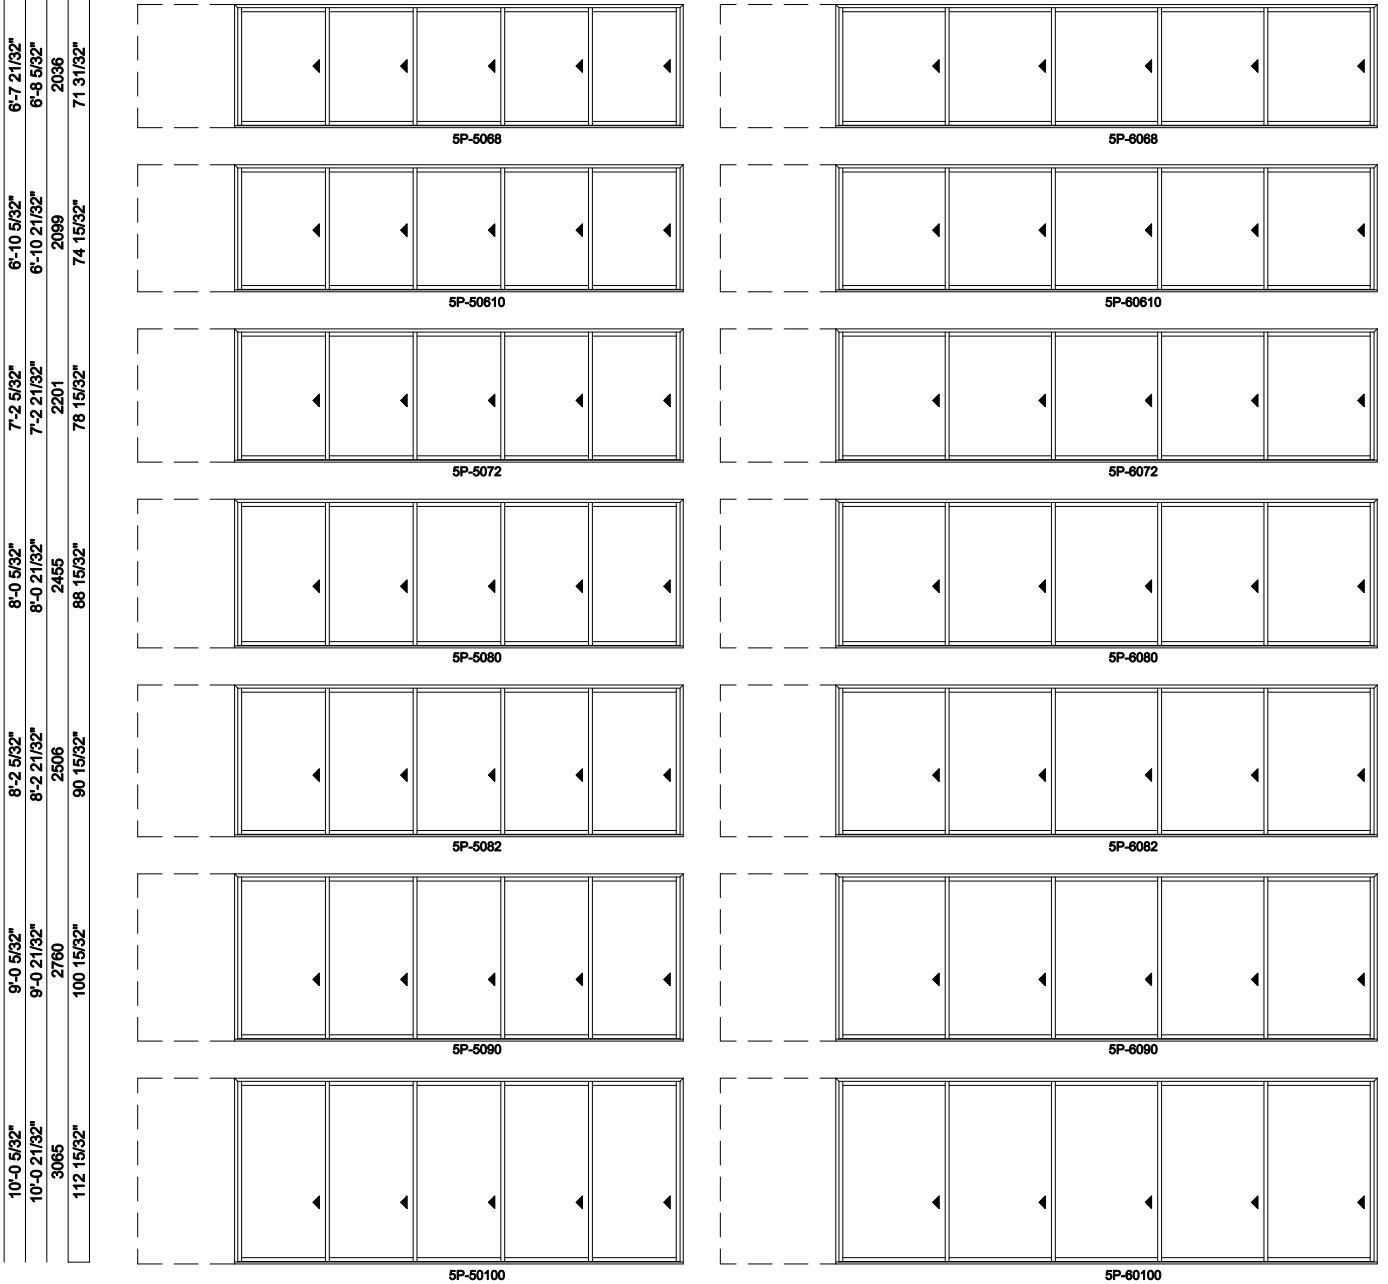

5L shown; 5R available

Multi-Slide Doors - 2-1/4" Panel (4701) 5 Panel Pocket

Exposed Jamb Dimension	24'-2 1/8"	29'-2 1/8"
Jamb Dimension	29'-4 13/16"	35'-4 13/16"
Rough Opening	29'-5 13/16"	35'-5 13/16"
Soft Metric R.O. (mm)	8987	10816
Glass Size	55 1/4"	67 1/4"

Note: for motorized doors add 10" to rough opening

5L shown; 5R available

Multi-Slide Doors - 2-1/4" Panel (4701) 5 Panel Pocket

Exposed Jamb Dimension	14'-2 1/8"	19'-2 1/8"
Jamb Dimension	17'-4 13/16"	23'-4 13/16"
Rough Opening	17'-5 13/16"	23'-5 13/16"
Soft Metric R.O. (mm)	5329	7158
Glass Size	31 1/4"	43 1/4"

Note: for motorized doors add 10" to rough opening

5L shown; 5R available

Multi-Slide Doors - 2-1/4" Panel (4701) 5 Panel Pocket

Exposed Jamb Dimension	24'-2 1/8"	29'-2 1/8"
Jamb Dimension	29'-4 13/16"	35'-4 13/16"
Rough Opening	29'-5 13/16"	35'-5 13/16"
Soft Metric R.O. (mm)	8987	10816
Glass Size	55 1/4"	67 1/4"