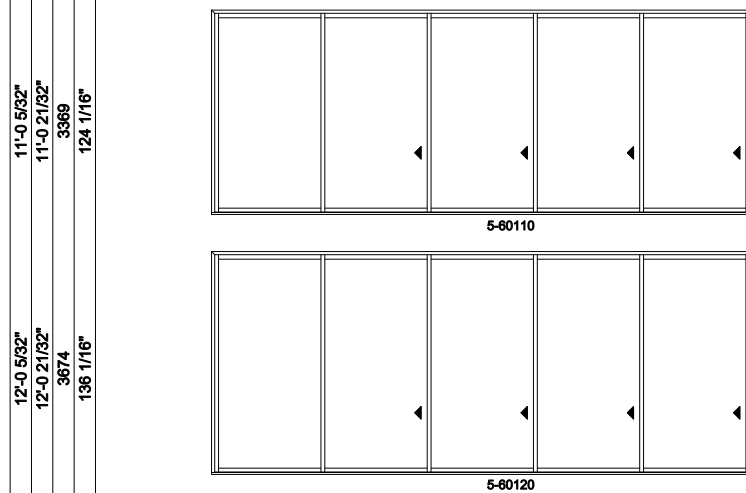

5L shown; 5R available

Multi-Slide Doors - 2-1/4" Panel (4701) 5 Panel

Jamb Dimension	14'-2 1/8"	19'-2 1/8"	24'-2 1/8"
Rough Opening	14'-3 1/8"	19'-3 1/8"	24'-3 1/8"
Soft Metric R.O. (mm)	4347	5871	7395
Glass Size	31 1/4"	43 1/4"	55 1/4"

Note: for motorized doors add 20" to rough opening

5L shown; 5R available

Multi-Slide Doors - 2-1/4" Panel (4701) 5 Panel

Jamb Dimension	29'-2 1/8"
Rough Opening	29'-3 1/8"
Soft Metric R.O. (mm)	8919
Glass Size	67 1/4"

Note: for motorized doors add 20" to rough opening

Multi-Slide Doors - 2-1/4" Panel (4701) 5 Panel Pocket

Exposed Jamb Width	14'-2 1/8"	19'-2 1/8"
Exposed RO Width	14'-2 13/16"	19'-2 13/16"
Pocket Width	3'-3"	4'-3"
Jamb Dimension	17'-4 13/16"	23'-4 13/16"
Rough Opening	17'-5 13/16"	23'-5 13/16"
Soft Metric R.O. (mm)	5329	7158
Glass Size	31 1/4"	43 1/4"

5L shown; 5R available

Multi-Slide Doors - 2-1/4" Panel (4701) 5 Panel Pocket

Exposed Jamb Width	24'-2 1/8"	29'-2 1/8"
Exposed RO Width	24'-2 13/16"	29'-2 13/16"
Pocket Width	5'-3"	6'-3"
Jamb Dimension	29'-4 13/16"	35'-4 13/16"
Rough Opening	29'-5 13/16"	35'-5 13/16"
Soft Metric R.O. (mm)	8987	10816
Glass Size	55 1/4"	67 1/4"