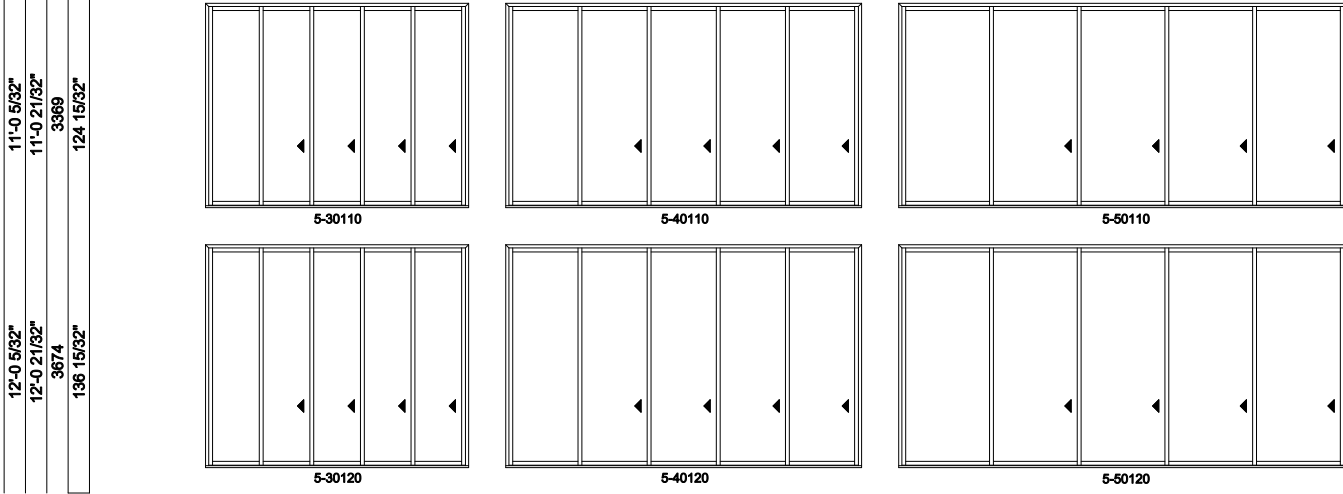

Multi-Slide Doors - 2-1/4" Panel (4701) 5 Panel

Jamb Dimension	14'-2 1/8"	19'-2 1/8"	24'-2 1/8"
Rough Opening	14'-3 1/8"	19'-3 1/8"	24'-3 1/8"
Soft Metric R.O. (mm)	4347	5871	7395
Glass Size	31 1/4"	43 1/4"	55 1/4"

Note: for motorized doors add 10" to rough opening