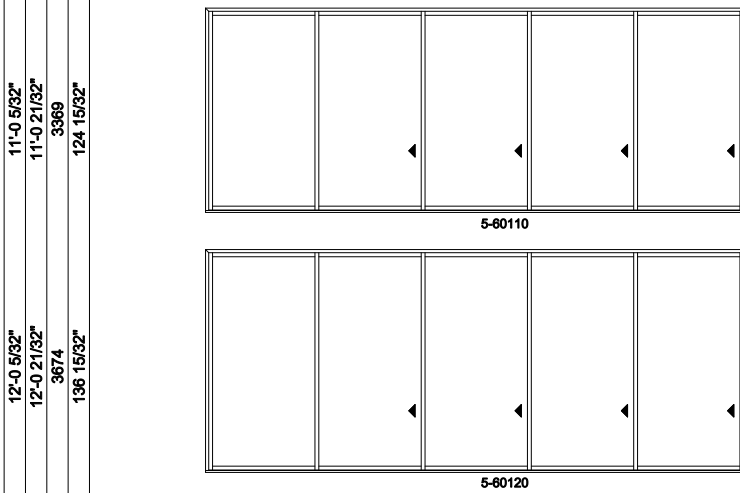

5L shown; 5R available

Multi-Slide Doors - 2-1/4" Panel (4701) 5 Panel

Jamb Dimension	14'-2 1/8"	19'-2 1/8"	24'-2 1/8"
Rough Opening	14'-3 1/8"	19'-3 1/8"	24'-3 1/8"
Soft Metric R.O. (mm)	4347	5871	7395
Glass Size	31 1/4"	43 1/4"	55 1/4"

Note: for motorized doors add 10" to rough opening

5L shown; 5R available

Multi-Slide Doors - 2-1/4" Panel (4701) 5 Panel

Jamb Dimension	29'-2 1/8"
Rough Opening	29'-3 1/8"
Soft Metric R.O. (mm)	8919
Glass Size	67 1/4"

Note: for motorized doors add 10" to rough opening

Multi-Slide Doors - 2-1/4" Panel (4701) 5 Panel Pocket

Exposed Jamb Dimension	14'-2 1/8"	19'-2 1/8"
Jamb Dimension	17'-4 13/16"	23'-4 13/16"
Rough Opening	17'-5 13/16"	23'-5 13/16"
Soft Metric R.O. (mm)	5329	7158
Glass Size	31 1/4"	43 1/4"

5L shown; 5R available

Multi-Slide Doors - 2-1/4" Panel (4701) 5 Panel Pocket

Exposed Jamb Dimension	24'-2 1/8"	29'-2 1/8"
Jamb Dimension	29'-4 13/16"	35'-4 13/16"
Rough Opening	29'-5 13/16"	35'-5 13/16"
Soft Metric R.O. (mm)	8987	10816
Glass Size	55 1/4"	67 1/4"