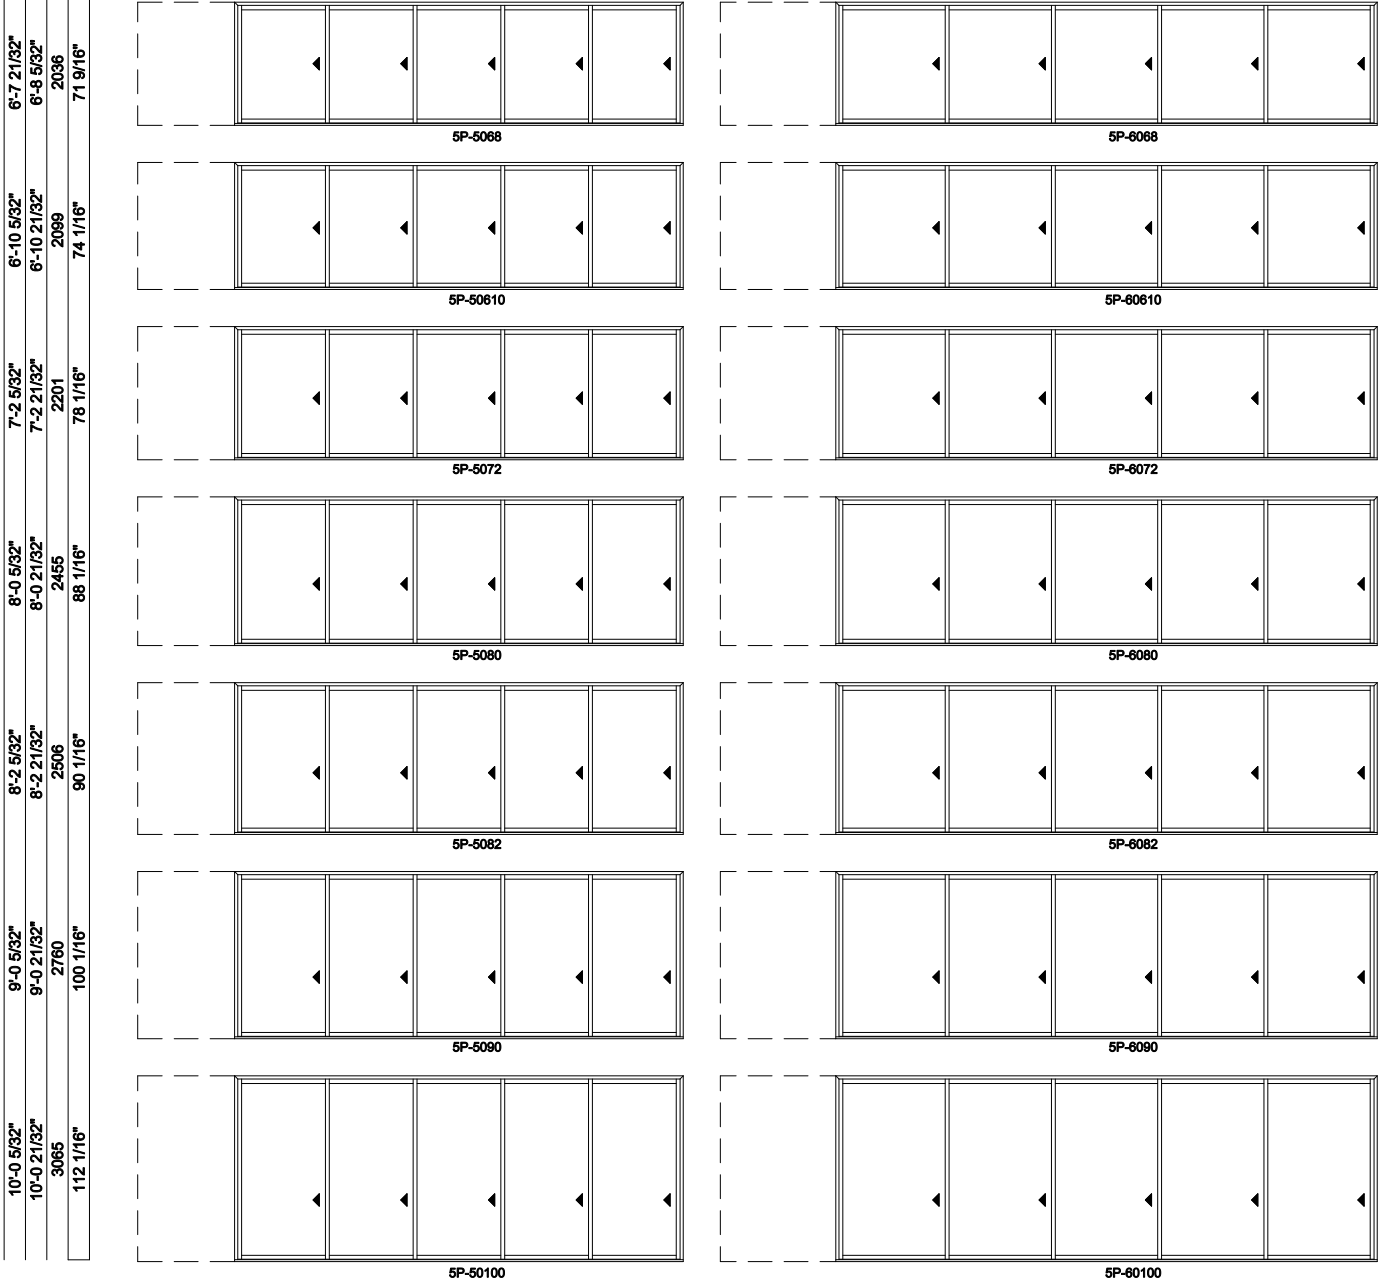

5L shown; 5R available

Multi-Slide Doors - 2-1/4" Panel (4701) 5 Panel Pocket

Exposed Jamb Width	24'-2 1/8"	29'-2 1/8"
Exposed RO Width	24'-2 13/16"	29'-2 13/16"
Pocket Width	5'-3"	6'-3"
Jamb Dimension	29'-4 13/16"	35'-4 13/16"
Rough Opening	29'-5 13/16"	35'-5 13/16"
Soft Metric R.O. (mm)	8987	10816
Glass Size	55 1/4"	67 1/4"

Pocket Depth - 17"

Note: for motorized doors add 20" to rough opening

5L shown; 5R available

Multi-Slide Doors - 2-1/4" Panel (4701) 5 Panel Pocket

Exposed Jamb Width	14'-2 1/8"	19'-2 1/8"
Exposed RO Width	14'-2 13/16"	19'-2 13/16"
Pocket Width	3'-3"	4'-3"
Jamb Dimension	17'-4 13/16"	23'-4 13/16"
Rough Opening	17'-5 13/16"	23'-5 13/16"
Soft Metric R.O. (mm)	5329	7158
Glass Size	31 1/4"	43 1/4"

Multi-Slide Doors - 2-1/4" Panel (4701) 5 Panel Pocket

Exposed Jamb Width	24'-2 1/8"	29'-2 1/8"
Exposed RO Width	24'-2 13/16"	29'-2 13/16"
Pocket Width	5'-3"	6'-3"
Jamb Dimension	29'-4 13/16"	35'-4 13/16"
Rough Opening	29'-5 13/16"	35'-5 13/16"
Soft Metric R.O. (mm)	8987	10816
Glass Size	55 1/4"	67 1/4"