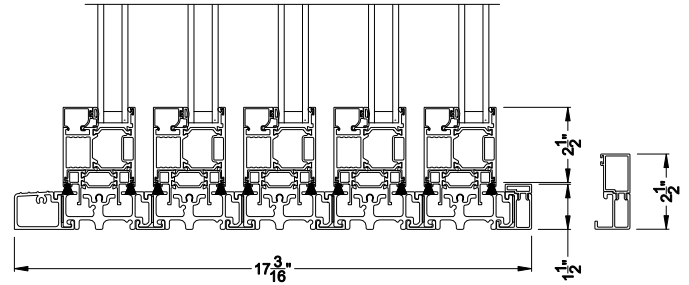

Weather Shield™

VUE Collection

Multi-Slide Doors

CROSS SECTION DETAILS

VUE COLLECTION MULTI-SLIDE PATIO DOOR (4701)
Vertical Section - Standard Sill - 5 or Bi-parting 10 Panel Door

VUE COLLECTION MULTI-SLIDE PATIO DOOR (4701)
Vertical Section - with Sill Riser - 5 or Bi-parting 10 Panel Door

VUE COLLECTION MULTI-SLIDE PATIO DOOR (4701)
Vertical Section - with sill pan

VUE COLLECTION MULTI-SLIDE PATIO DOOR (4701)
Vertical Section - with sill pan

VUE COLLECTION MULTI-SLIDE PATIO DOOR (4701)
Vertical Section - with T-track sill - 5 or Bi-parting 10 Panel Door

Note: All dimensions are approximate. Weather Shield reserves the right to change specifications without notice.

VUE COLLECTION MULTI-SLIDE PATIO DOOR (4701)
Horizontal Section - 5 Panel Door

Square Bead

Beveled Bead

Narrow Bead

Note: All dimensions are approximate. Weather Shield reserves the right to change specifications without notice.

Weather Shield™

VUE Collection

Multi-Slide Doors

CROSS SECTION DETAILS