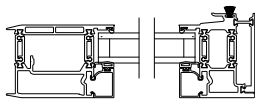

VUE COLLECTION MULTI-SLIDE PATIO DOOR (4701)
Vertical Section - with sill pan

VUE COLLECTION MULTI-SLIDE PATIO DOOR (4701)
Vertical Section - with sill pan

VUE COLLECTION MULTI-SLIDE PATIO DOOR (4701)
Vertical Section - with T-track sill - 5 or Bi-parting 10 Panel Door

Note: All dimensions are approximate. Weather Shield reserves the right to change specifications without notice.

VUE COLLECTION MULTI-SLIDE PATIO DOOR (4701)
Horizontal Section - 5 Panel Door

Square Bead