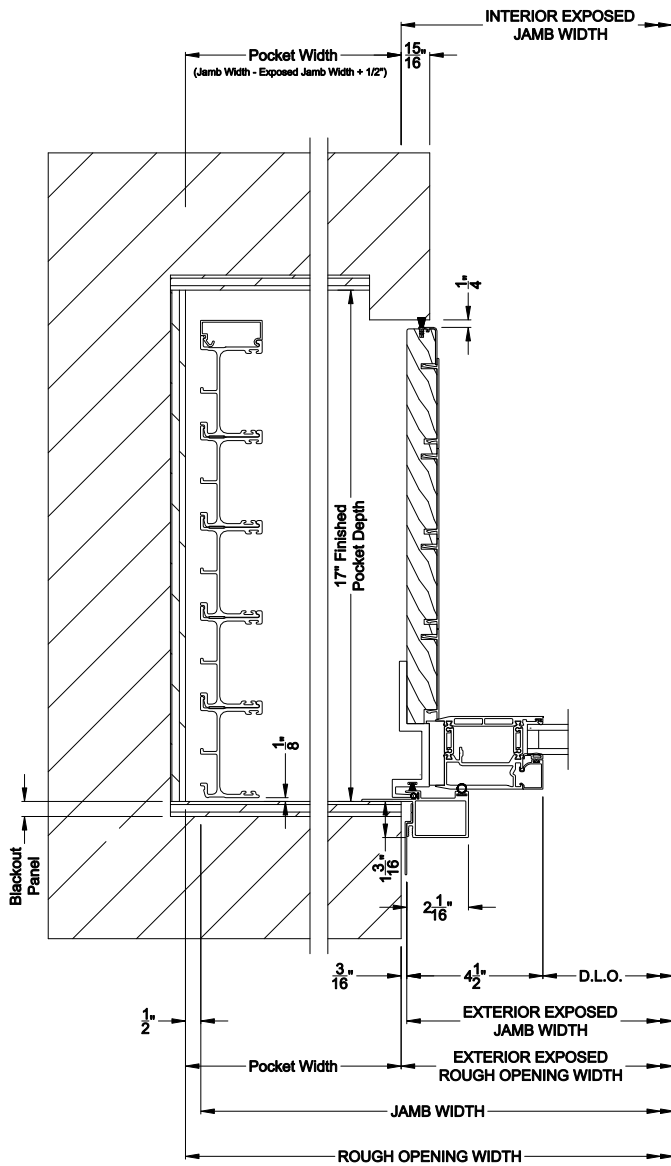

Beveled Bead

Narrow Bead

Note: All dimensions are approximate. Weather Shield reserves the right to change specifications without notice.

Weather Shield™

VUE Collection

Multi-Slide Doors

CROSS SECTION DETAILS

VUE COLLECTION MULTI-SLIDE PATIO DOOR (4701)
Horizontal Section - Bi-parting stiles

VUE COLLECTION MULTI-SLIDE PATIO DOOR (4701)
Horizontal Pocket Section - 5 or Bi-parting 10 Panel Door

Note: All dimensions are approximate. Weather Shield reserves the right to change specifications without notice.