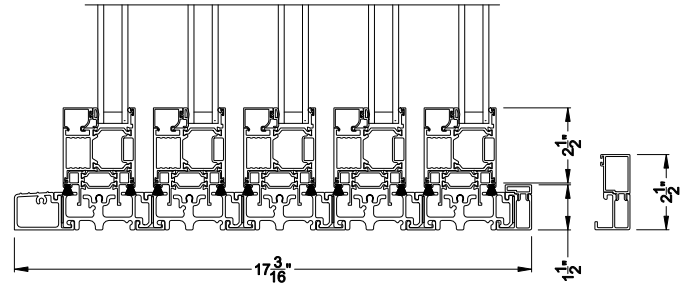

Weather Shield™

VUE Collection

Multi-Slide Doors

CROSS SECTION DETAILS

VUE COLLECTION MULTI-SLIDE PATIO DOOR (4701)
Vertical Section - Standard Sill - 5 or Bi-parting 10 Panel Door

VUE COLLECTION MULTI-SLIDE PATIO DOOR (4701)
Vertical Section - with Sill Riser - 5 or Bi-parting 10 Panel Door

VUE COLLECTION MULTI-SLIDE PATIO DOOR (4701)
Vertical Section - with sill pan

Square Bead Beveled Bead Narrow Bead

VUE COLLECTION MULTI-SLIDE PATIO DOOR (4701)
Vertical Section - with sill pan

Note: All dimensions are approximate. Weather Shield reserves the right to change specifications without notice.

VUE COLLECTION MULTI-SLIDE PATIO DOOR (4701)
Horizontal Section - 5 Panel Door

Square Bead

Beveled Bead

Narrow Bead

Note: All dimensions are approximate. Weather Shield reserves the right to change specifications without notice.

Note: All dimensions are approximate. Weather Shield reserves the right to change specifications without notice.