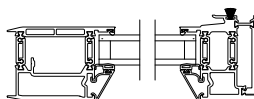

VUE COLLECTION MULTI-SLIDE PATIO DOOR (4701)
Vertical Section - with sill pan

Square Bead Beveled Bead Narrow Bead

VUE COLLECTION MULTI-SLIDE PATIO DOOR (4701)
Vertical Section - with sill pan

Note: All dimensions are approximate. Weather Shield reserves the right to change specifications without notice.

VUE COLLECTION MULTI-SLIDE PATIO DOOR (4701)
Horizontal Section - 5 Panel Door

Square Bead

Beveled Bead

Narrow Bead

Note: All dimensions are approximate. Weather Shield reserves the right to change specifications without notice.