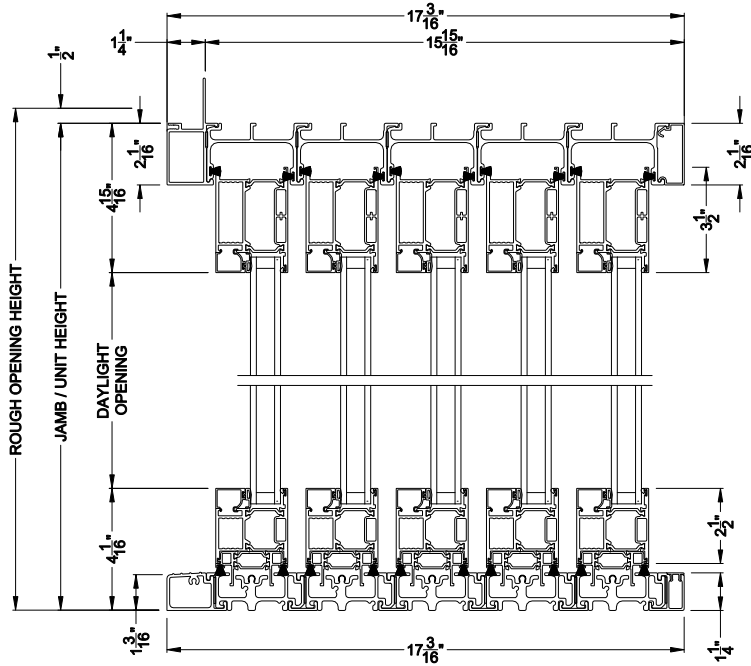

Weather Shield™

VUE Collection

Multi-Slide Doors

CROSS SECTION DETAILS

VUE COLLECTION MULTI-SLIDE PATIO DOOR (4701)
Vertical Section - Standard Sill - 5 or Bi-parting 10 Panel Door

VUE COLLECTION MULTI-SLIDE PATIO DOOR (4701)
Vertical Section - with Sill Riser - 5 or Bi-parting 10 Panel Door

VUE COLLECTION MULTI-SLIDE PATIO DOOR (4701)
Vertical Section - with sill pan

VUE COLLECTION MULTI-SLIDE PATIO DOOR (4701)
Vertical Section - with sill pan

VUE COLLECTION MULTI-SLIDE PATIO DOOR (4701)
Vertical Section - with T-track sill - 5 or Bi-parting 10 Panel Door

Note: All dimensions are approximate. Weather Shield reserves the right to change specifications without notice.

VUE COLLECTION MULTI-SLIDE PATIO DOOR (4701)
Horizontal Section - 5 Panel Door

Square Bead

Beveled Bead

Narrow Bead

Note: All dimensions are approximate. Weather Shield reserves the right to change specifications without notice.

Weather Shield™

VUE Collection

Multi-Slide Doors

CROSS SECTION DETAILS