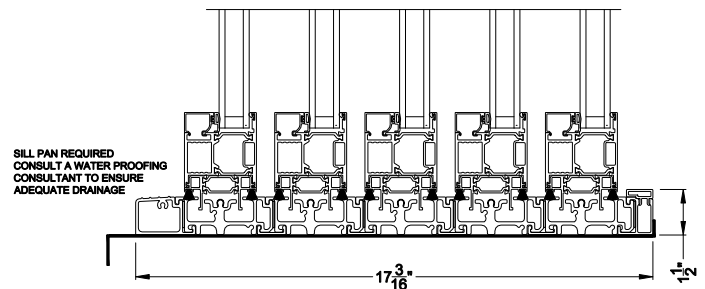

Weather Shield™

VUE Collection

Multi-Slide Doors

CROSS SECTION DETAILS

VUE COLLECTION MULTI-SLIDE PATIO DOOR (4701)
Vertical Section - Standard Sill - 5 or Bi-parting 10 Panel Door

VUE COLLECTION MULTI-SLIDE PATIO DOOR (4701)
Vertical Section - with Sill Riser - 5 or Bi-parting 10 Panel Door

VUE COLLECTION MULTI-SLIDE PATIO DOOR (4701)
Vertical Section - with sill pan

VUE COLLECTION MULTI-SLIDE PATIO DOOR (4701)
Vertical Section - with sill pan

VUE COLLECTION MULTI-SLIDE PATIO DOOR (4701)
Vertical Section - with T-track sill - 5 or Bi-parting 10 Panel Door

Note: All dimensions are approximate. Weather Shield reserves the right to change specifications without notice.

VUE COLLECTION MULTI-SLIDE PATIO DOOR (4701)
Horizontal Section - 5 Panel Door

Square Bead

Beveled Bead

Narrow Bead

Note: All dimensions are approximate. Weather Shield reserves the right to change specifications without notice.

Weather Shield™

VUE Collection

Multi-Slide Doors

CROSS SECTION DETAILS