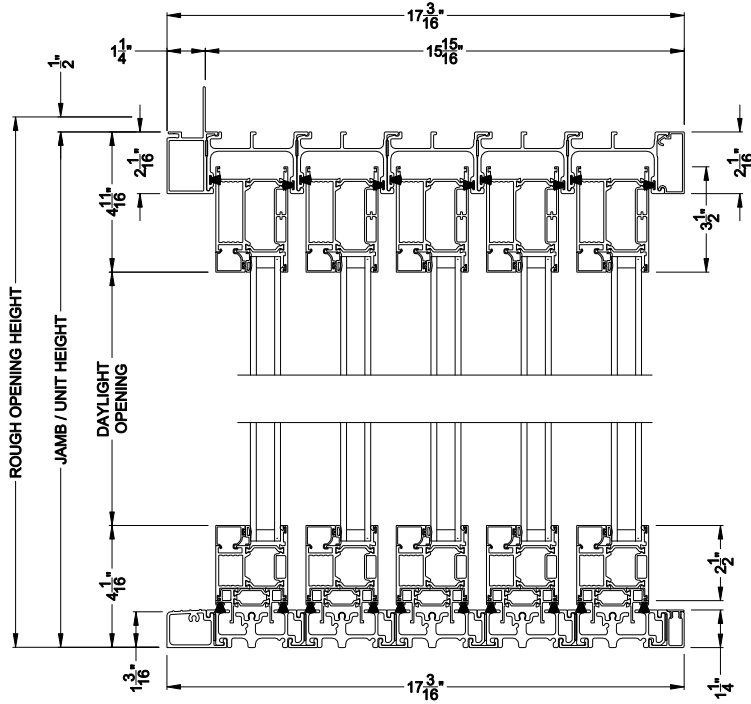

Weather Shield™

VUE Collection

Multi-Slide Doors

CROSS SECTION DETAILS

VUE COLLECTION MULTI-SLIDE PATIO DOOR (4701)
Vertical Section - Standard Sill - 5 or Bi-parting 10 Panel Door

VUE COLLECTION MULTI-SLIDE PATIO DOOR (4701)
Vertical Section - with Sill Riser - 5 or Bi-parting 10 Panel Door

VUE COLLECTION MULTI-SLIDE PATIO DOOR (4701)
Vertical Section - with sill pan

Square Bead Beveled Bead Narrow Bead

VUE COLLECTION MULTI-SLIDE PATIO DOOR (4701)
Vertical Section - with sill pan

Note: All dimensions are approximate. Weather Shield reserves the right to change specifications without notice.

VUE COLLECTION MULTI-SLIDE PATIO DOOR (4701)
Horizontal Section - 5 Panel Door

Square Bead

Beveled Bead

Narrow Bead

Note: All dimensions are approximate. Weather Shield reserves the right to change specifications without notice.

Note: All dimensions are approximate. Weather Shield reserves the right to change specifications without notice.