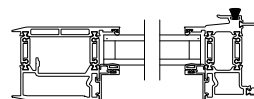

VUE COLLECTION MULTI-SLIDE PATIO DOOR (4701)
Vertical Section - with sill pan

Square Bead Beveled Bead Narrow Bead

VUE COLLECTION MULTI-SLIDE PATIO DOOR (4701)
Vertical Section - with sill pan

Note: All dimensions are approximate. Weather Shield reserves the right to change specifications without notice.

VUE COLLECTION MULTI-SLIDE PATIO DOOR (4701)
Horizontal Section - 5 Panel Door

Square Bead

Beveled Bead

Narrow Bead

Note: All dimensions are approximate. Weather Shield reserves the right to change specifications without notice.