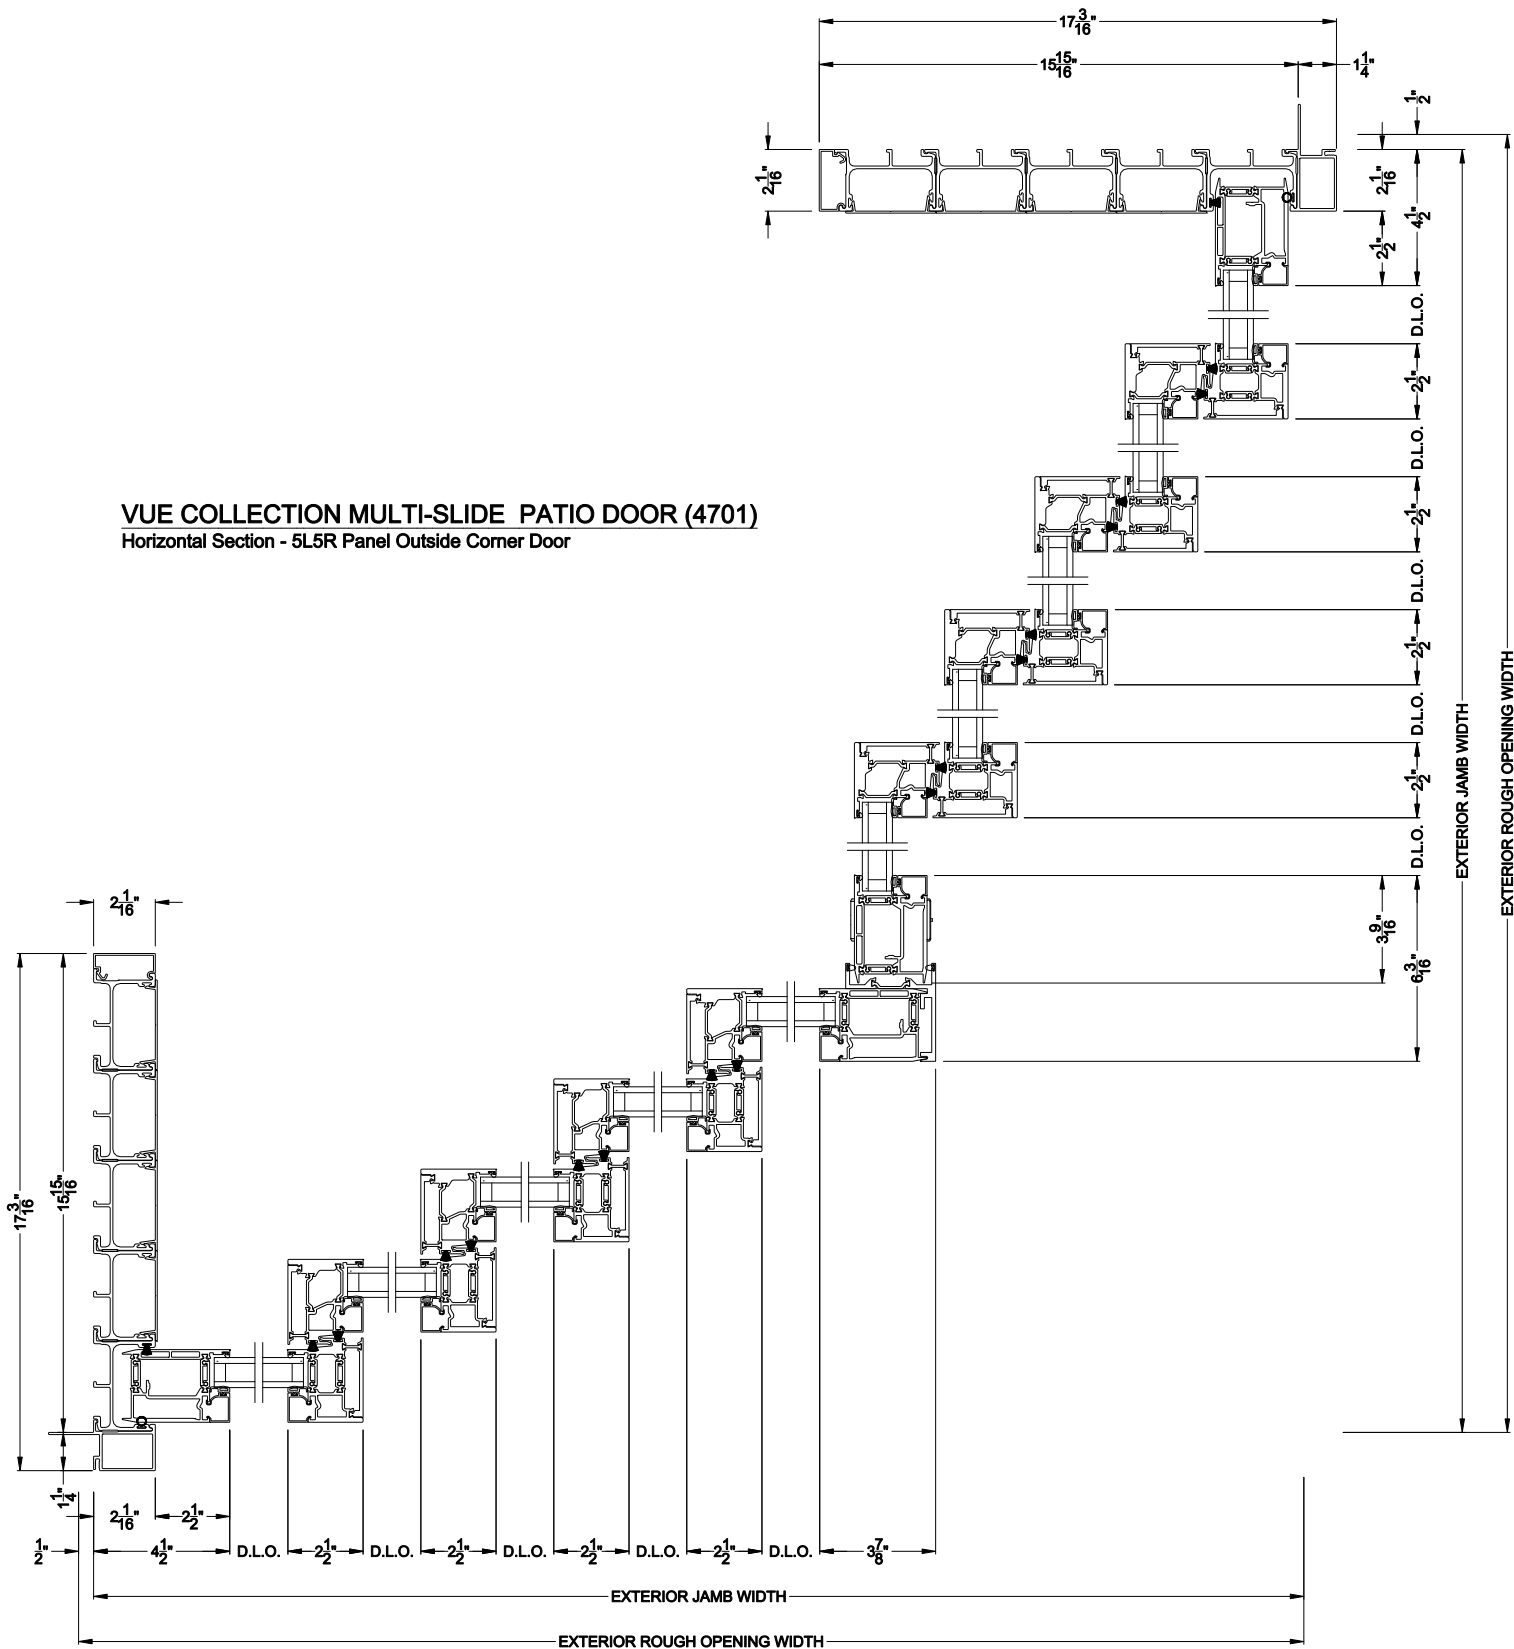

Beveled Bead

Narrow Bead

Note: All dimensions are approximate. Weather Shield reserves the right to change specifications without notice.

Weather Shield™

VUE Collection

Multi-Slide Doors

CROSS SECTION DETAILS

Weather Shield™

VUE Collection

Multi-Slide Doors

CROSS SECTION DETAILS

VUE COLLECTION MULTI-SLIDE PATIO DOOR (4701)
Horizontal Section - 5L5R Panel Inside Corner Door

Note: All dimensions are approximate. Weather Shield reserves the right to change specifications without notice.

Weather Shield™

VUE Collection

Multi-Slide Doors

CROSS SECTION DETAILS

VUE COLLECTION MULTI-SLIDE PATIO DOOR (4701)
Horizontal Section - 5L5R Panel Outside Corner Door

Note: All dimensions are approximate. Weather Shield reserves the right to change specifications without notice.