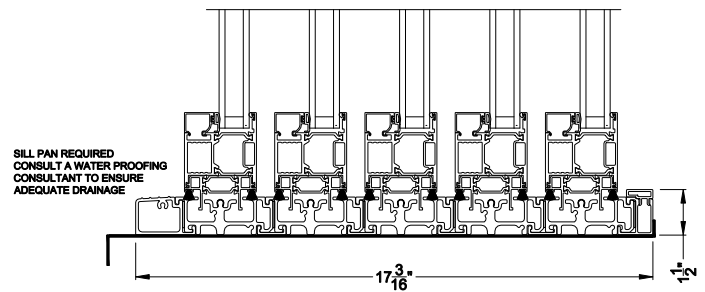

Weather Shield™

VUE Collection

Multi-Slide Doors

CROSS SECTION DETAILS

VUE COLLECTION MULTI-SLIDE PATIO DOOR (4701)
Vertical Section - Standard Sill - 5 or Bi-parting 10 Panel Door

VUE COLLECTION MULTI-SLIDE PATIO DOOR (4701)
Vertical Section - with Sill Riser - 5 or Bi-parting 10 Panel Door

VUE COLLECTION MULTI-SLIDE PATIO DOOR (4701)
Vertical Section - with sill pan

Square Bead Beveled Bead Narrow Bead

VUE COLLECTION MULTI-SLIDE PATIO DOOR (4701)
Vertical Section - with sill pan

Note: All dimensions are approximate. Weather Shield reserves the right to change specifications without notice.

VUE COLLECTION MULTI-SLIDE PATIO DOOR (4701)
Horizontal Section - 5 Panel Door

Square Bead

Beveled Bead

Narrow Bead

Note: All dimensions are approximate. Weather Shield reserves the right to change specifications without notice.

Note: All dimensions are approximate. Weather Shield reserves the right to change specifications without notice.