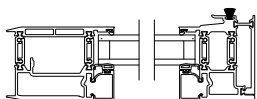

VUE COLLECTION MULTI-SLIDE PATIO DOOR (4701)
Vertical Section - with sill pan

Square Bead Beveled Bead Narrow Bead

VUE COLLECTION MULTI-SLIDE PATIO DOOR (4701)
Vertical Section - with sill pan

Note: All dimensions are approximate. Weather Shield reserves the right to change specifications without notice.

VUE COLLECTION MULTI-SLIDE PATIO DOOR (4701)
Horizontal Section - 5 Panel Door

Square Bead

Beveled Bead

Narrow Bead

Note: All dimensions are approximate. Weather Shield reserves the right to change specifications without notice.