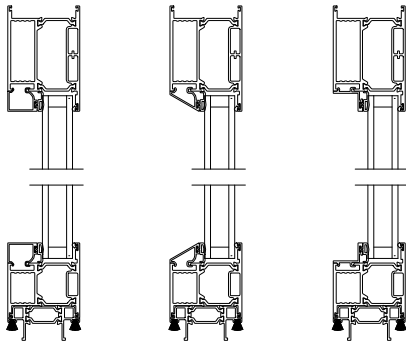

Weather Shield™

VUE Collection

Multi-Slide Doors

CROSS SECTION DETAILS

VUE COLLECTION MULTI-SLIDE PATIO DOOR (4701)
Vertical Section - Standard Sill - 5 or Bi-parting 10 Panel Door

VUE COLLECTION MULTI-SLIDE PATIO DOOR (4701)
Vertical Section - with Sill Riser - 5 or Bi-parting 10 Panel Door

VUE COLLECTION MULTI-SLIDE PATIO DOOR (4701)
Vertical Section - with sill pan

Square Bead Beveled Bead Narrow Bead

VUE COLLECTION MULTI-SLIDE PATIO DOOR (4701)
Vertical Section - with sill pan

Note: All dimensions are approximate. Weather Shield reserves the right to change specifications without notice.

VUE COLLECTION MULTI-SLIDE PATIO DOOR (4701)
Horizontal Section - 5 Panel Door

Square Bead

Beveled Bead

Narrow Bead

Note: All dimensions are approximate. Weather Shield reserves the right to change specifications without notice.