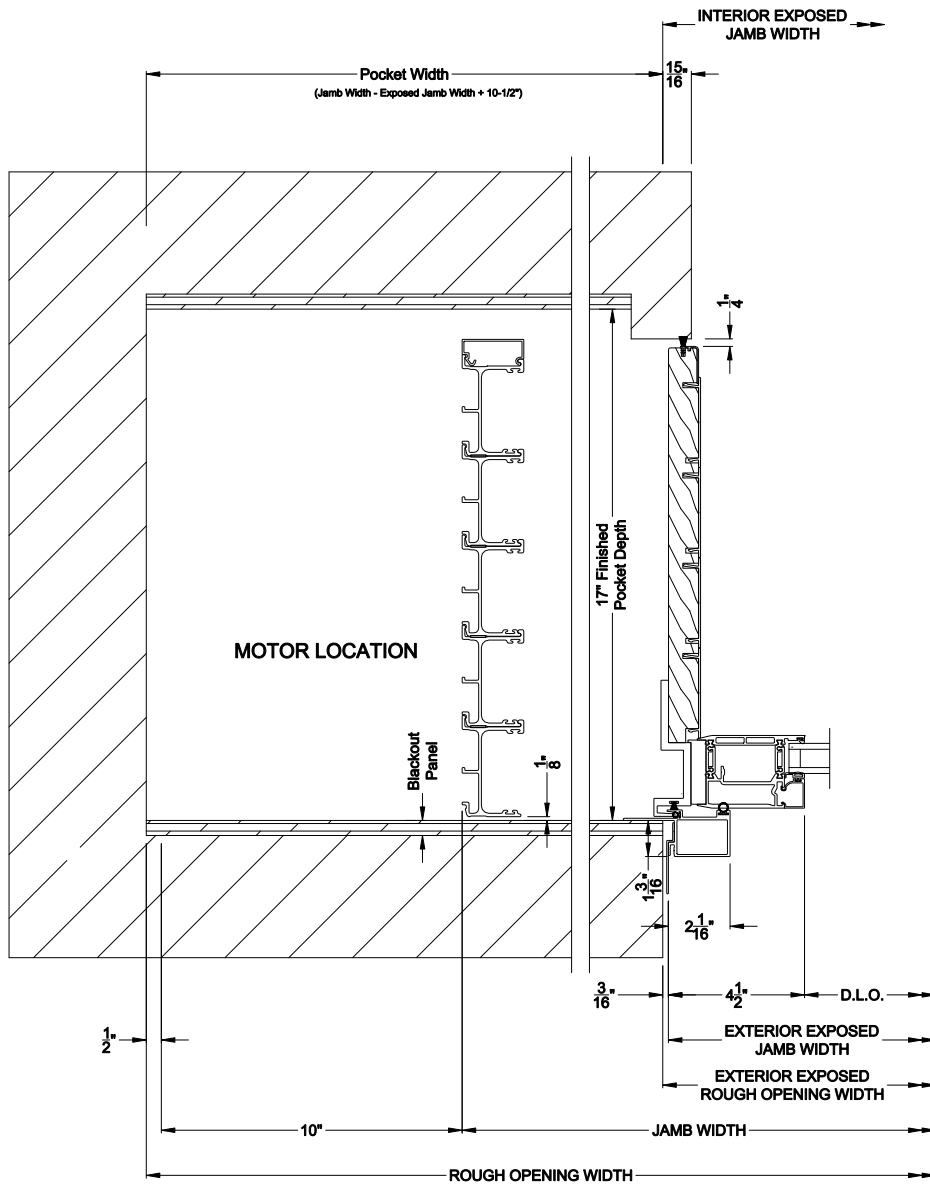

Weather Shield™

VUE Collection

Multi-Slide Doors

CROSS SECTION DETAILS

VUE COLLECTION MULTI-SLIDE PATIO DOOR (4701)
Horizontal Section - Bi-parting stiles

VUE COLLECTION MULTI-SLIDE PATIO DOOR (4701)
Horizontal Pocket Section - 5 or Bi-parting 10 Panel Door

Note: All dimensions are approximate. Weather Shield reserves the right to change specifications without notice.

VUE COLLECTION MULTI-SLIDE PATIO DOOR (4701)
 Horizontal Motorized Pocket Section - 5 or Bi-parting 10 Panel Door

Note: All dimensions are approximate. Weather Shield reserves the right to change specifications without notice.