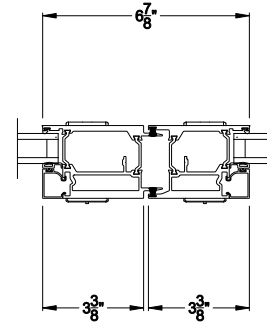

Weather Shield™

VUE Collection

Multi-Slide Doors

CROSS SECTION DETAILS

Note: All dimensions are approximate. Weather Shield reserves the right to change specifications without notice.