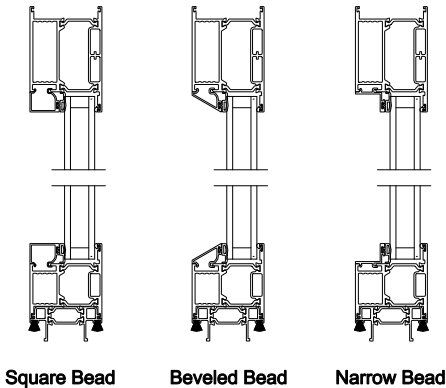

Weather Shield™

VUE Collection

Multi-Slide Doors

CROSS SECTION DETAILS

VUE COLLECTION MULTI-SLIDE PATIO DOOR (4701)
Vertical Section - Standard Sill - 5 or Bi-parting 10 Panel Door

VUE COLLECTION MULTI-SLIDE PATIO DOOR (4701)
Vertical Section - with Sill Riser - 5 or Bi-parting 10 Panel Door

VUE COLLECTION MULTI-SLIDE PATIO DOOR (4701)
Vertical Section - with sill pan

VUE COLLECTION MULTI-SLIDE PATIO DOOR (4701)
Vertical Section - with sill pan

VUE COLLECTION MULTI-SLIDE PATIO DOOR (4701)
Vertical Section - with T-track sill - 5 or Bi-parting 10 Panel Door

Note: All dimensions are approximate. Weather Shield reserves the right to change specifications without notice.

VUE COLLECTION MULTI-SLIDE PATIO DOOR (4701)
Horizontal Section - 5 Panel Door

Square Bead

Beveled Bead

Narrow Bead

Note: All dimensions are approximate. Weather Shield reserves the right to change specifications without notice.

Weather Shield™

VUE Collection

Multi-Slide Doors

CROSS SECTION DETAILS