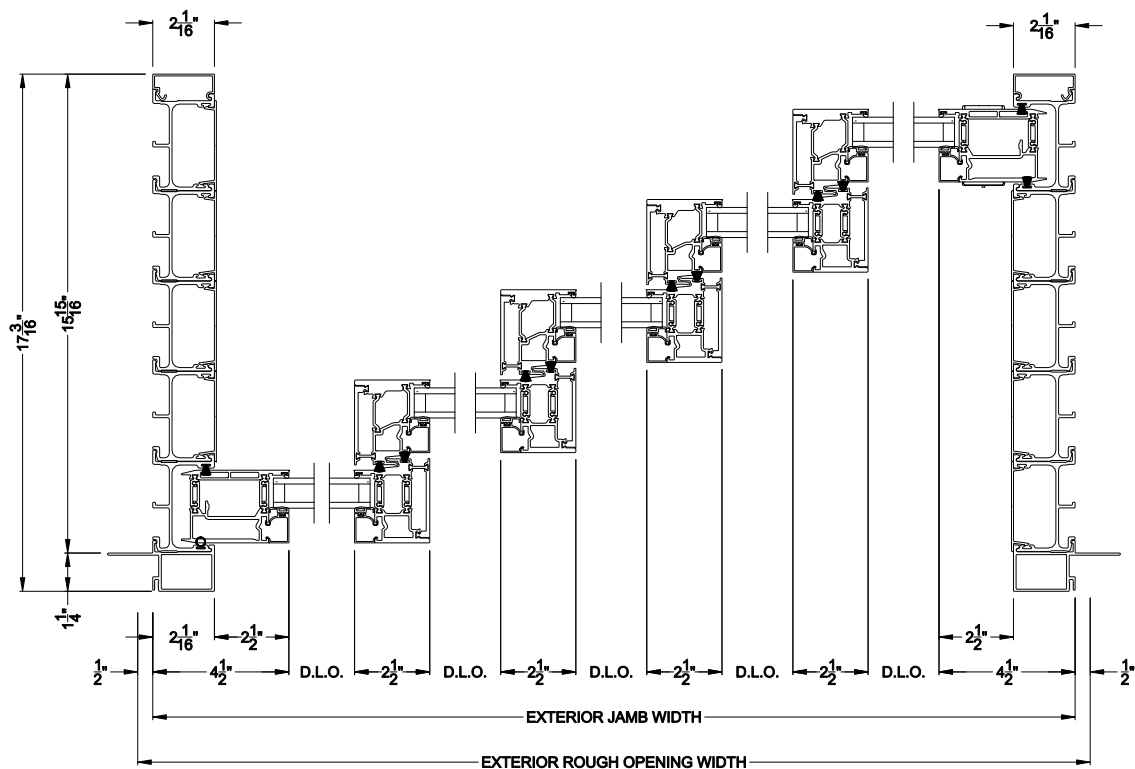

Weather Shield™

VUE Collection

Multi-Slide Doors

CROSS SECTION DETAILS

VUE COLLECTION MULTI-SLIDE PATIO DOOR (4701)
Vertical Section - Standard Sill - 5 or Bi-parting 10 Panel Door

VUE COLLECTION MULTI-SLIDE PATIO DOOR (4701)
Vertical Section - with Sill Riser - 5 or Bi-parting 10 Panel Door

VUE COLLECTION MULTI-SLIDE PATIO DOOR (4701)
Vertical Section - with sill pan

Square Bead Beveled Bead Narrow Bead

VUE COLLECTION MULTI-SLIDE PATIO DOOR (4701)
Vertical Section - with sill pan

Note: All dimensions are approximate. Weather Shield reserves the right to change specifications without notice.

VUE COLLECTION MULTI-SLIDE PATIO DOOR (4701)
Horizontal Section - 5 Panel Door

Square Bead

Beveled Bead

Narrow Bead

Note: All dimensions are approximate. Weather Shield reserves the right to change specifications without notice.