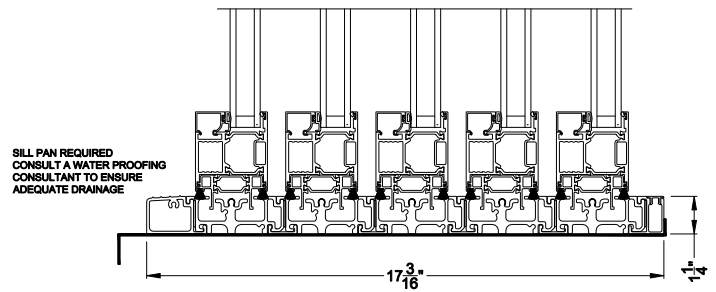

Weather Shield™

VUE Collection

Multi-Slide Doors

CROSS SECTION DETAILS

VUE COLLECTION MULTI-SLIDE PATIO DOOR (4701)
Vertical Section - Standard Sill - 5 or Bi-parting 10 Panel Door

VUE COLLECTION MULTI-SLIDE PATIO DOOR (4701)
Vertical Section - with Sill Riser - 5 or Bi-parting 10 Panel Door

VUE COLLECTION MULTI-SLIDE PATIO DOOR (4701)
Vertical Section - with sill pan

Square Bead Beveled Bead Narrow Bead

VUE COLLECTION MULTI-SLIDE PATIO DOOR (4701)
Vertical Section - with sill pan

Note: All dimensions are approximate. Weather Shield reserves the right to change specifications without notice.

VUE COLLECTION MULTI-SLIDE PATIO DOOR (4701)
Horizontal Section - 5 Panel Door

Square Bead

Beveled Bead

Narrow Bead

Note: All dimensions are approximate. Weather Shield reserves the right to change specifications without notice.