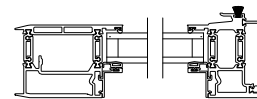

Note: All dimensions are approximate. Weather Shield reserves the right to change specifications without notice.

VUE COLLECTION MULTI-SLIDE PATIO DOOR (4701)
Horizontal Section - 5 Panel Door

Square Bead

Beveled Bead

Narrow Bead

Note: All dimensions are approximate. Weather Shield reserves the right to change specifications without notice.

Weather Shield™

VUE Collection

Multi-Slide Doors

CROSS SECTION DETAILS