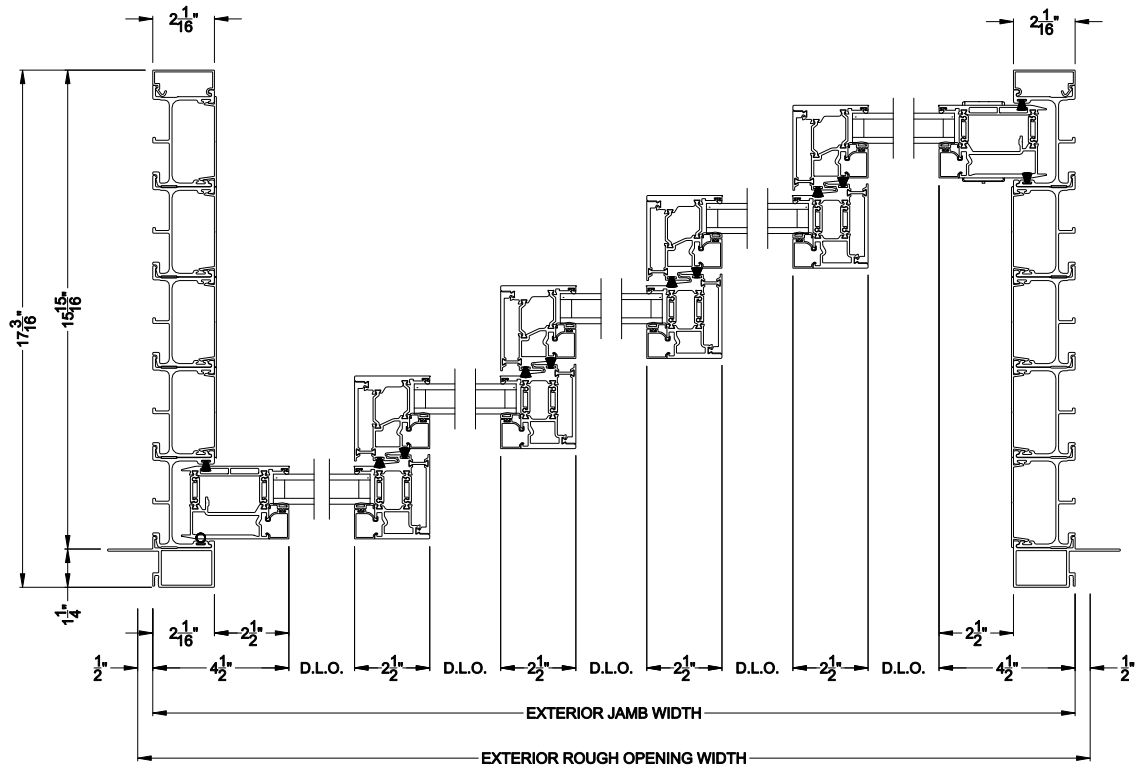

Weather Shield™

VUE Collection

Multi-Slide Doors

CROSS SECTION DETAILS

VUE COLLECTION MULTI-SLIDE PATIO DOOR (4701)
Vertical Section - Standard Sill - 5 or Bi-parting 10 Panel Door

VUE COLLECTION MULTI-SLIDE PATIO DOOR (4701)
Vertical Section - with Sill Riser - 5 or Bi-parting 10 Panel Door

VUE COLLECTION MULTI-SLIDE PATIO DOOR (4701)
Vertical Section - with sill pan

VUE COLLECTION MULTI-SLIDE PATIO DOOR (4701)
Vertical Section - with sill pan

VUE COLLECTION MULTI-SLIDE PATIO DOOR (4701)
Vertical Section - with T-track sill - 5 or Bi-parting 10 Panel Door

Note: All dimensions are approximate. Weather Shield reserves the right to change specifications without notice.

VUE COLLECTION MULTI-SLIDE PATIO DOOR (4701)
Horizontal Section - 5 Panel Door

Square Bead

Beveled Bead

Narrow Bead

Note: All dimensions are approximate. Weather Shield reserves the right to change specifications without notice.

Weather Shield™

VUE Collection

Multi-Slide Doors

CROSS SECTION DETAILS