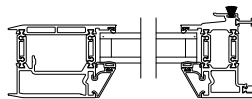

VUE COLLECTION MULTI-SLIDE PATIO DOOR (4701)
Vertical Section - with sill pan

VUE COLLECTION MULTI-SLIDE PATIO DOOR (4701)
Vertical Section - with sill pan

VUE COLLECTION MULTI-SLIDE PATIO DOOR (4701)
Vertical Section - with T-track sill - 5 or Bi-parting 10 Panel Door

Note: All dimensions are approximate. Weather Shield reserves the right to change specifications without notice.

VUE COLLECTION MULTI-SLIDE PATIO DOOR (4701)
Horizontal Section - 5 Panel Door

Square Bead

Beveled Bead

Narrow Bead

Note: All dimensions are approximate. Weather Shield reserves the right to change specifications without notice.

Weather Shield™

VUE Collection

Multi-Slide Doors

CROSS SECTION DETAILS