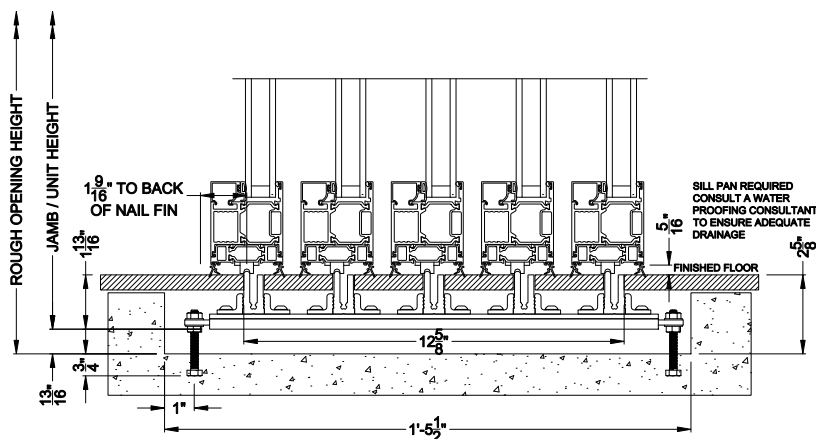

VUE COLLECTION MULTI-SLIDE PATIO DOOR (4701)
Vertical Section - with T-track sill - 5 or Bi-parting 10 Panel Door

Note: All dimensions are approximate. Weather Shield reserves the right to change specifications without notice.