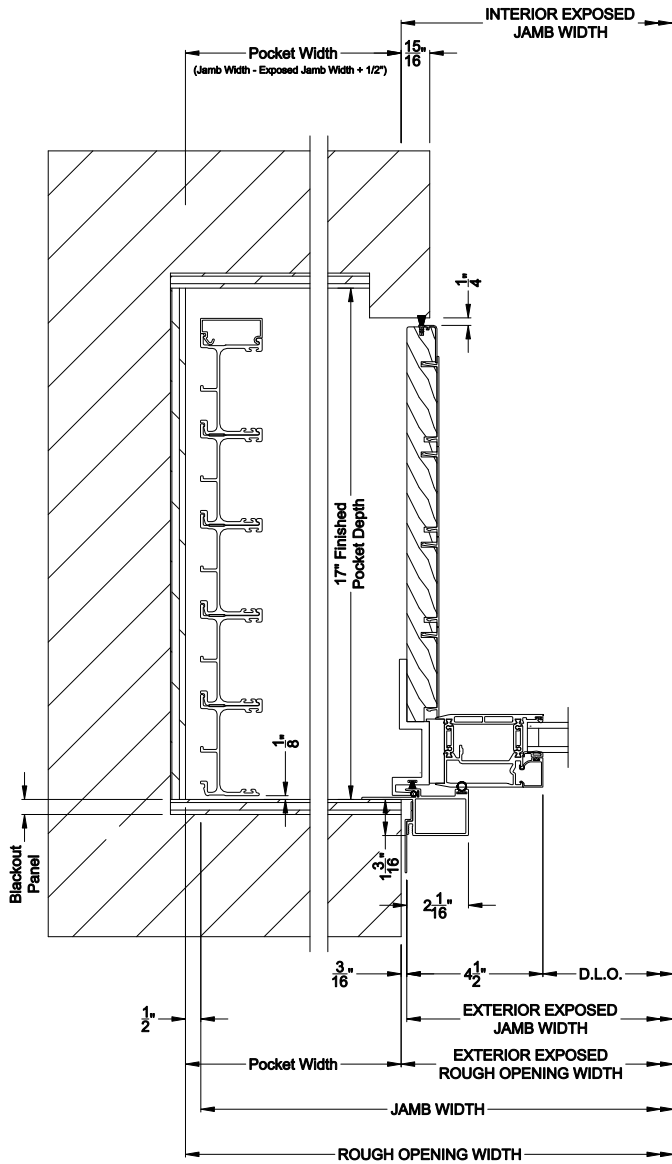

VUE COLLECTION MULTI-SLIDE PATIO DOOR (4701)
Vertical Section - with sill pan

Square Bead Beveled Bead Narrow Bead

VUE COLLECTION MULTI-SLIDE PATIO DOOR (4701)
Vertical Section - with sill pan

Note: All dimensions are approximate. Weather Shield reserves the right to change specifications without notice.

VUE COLLECTION MULTI-SLIDE PATIO DOOR (4701)
Horizontal Section - 5 Panel Door

Square Bead

Beveled Bead

Narrow Bead

Note: All dimensions are approximate. Weather Shield reserves the right to change specifications without notice.

Weather Shield™

VUE Collection

Multi-Slide Doors

CROSS SECTION DETAILS

VUE COLLECTION MULTI-SLIDE PATIO DOOR (4701)
Horizontal Section - Bi-parting stiles

VUE COLLECTION MULTI-SLIDE PATIO DOOR (4701)
Horizontal Pocket Section - 5 or Bi-parting 10 Panel Door

Note: All dimensions are approximate. Weather Shield reserves the right to change specifications without notice.