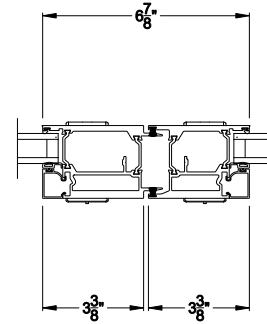

Beveled Bead

Narrow Bead

Note: All dimensions are approximate. Weather Shield reserves the right to change specifications without notice.

Weather Shield™

VUE Collection

Multi-Slide Doors

CROSS SECTION DETAILS

VUE COLLECTION MULTI-SLIDE PATIO DOOR (4701)
Horizontal Section - Bi-parting stiles

VUE COLLECTION MULTI-SLIDE PATIO DOOR (4701)
Horizontal Pocket Section - 5 or Bi-parting 10 Panel Door

Note: All dimensions are approximate. Weather Shield reserves the right to change specifications without notice.