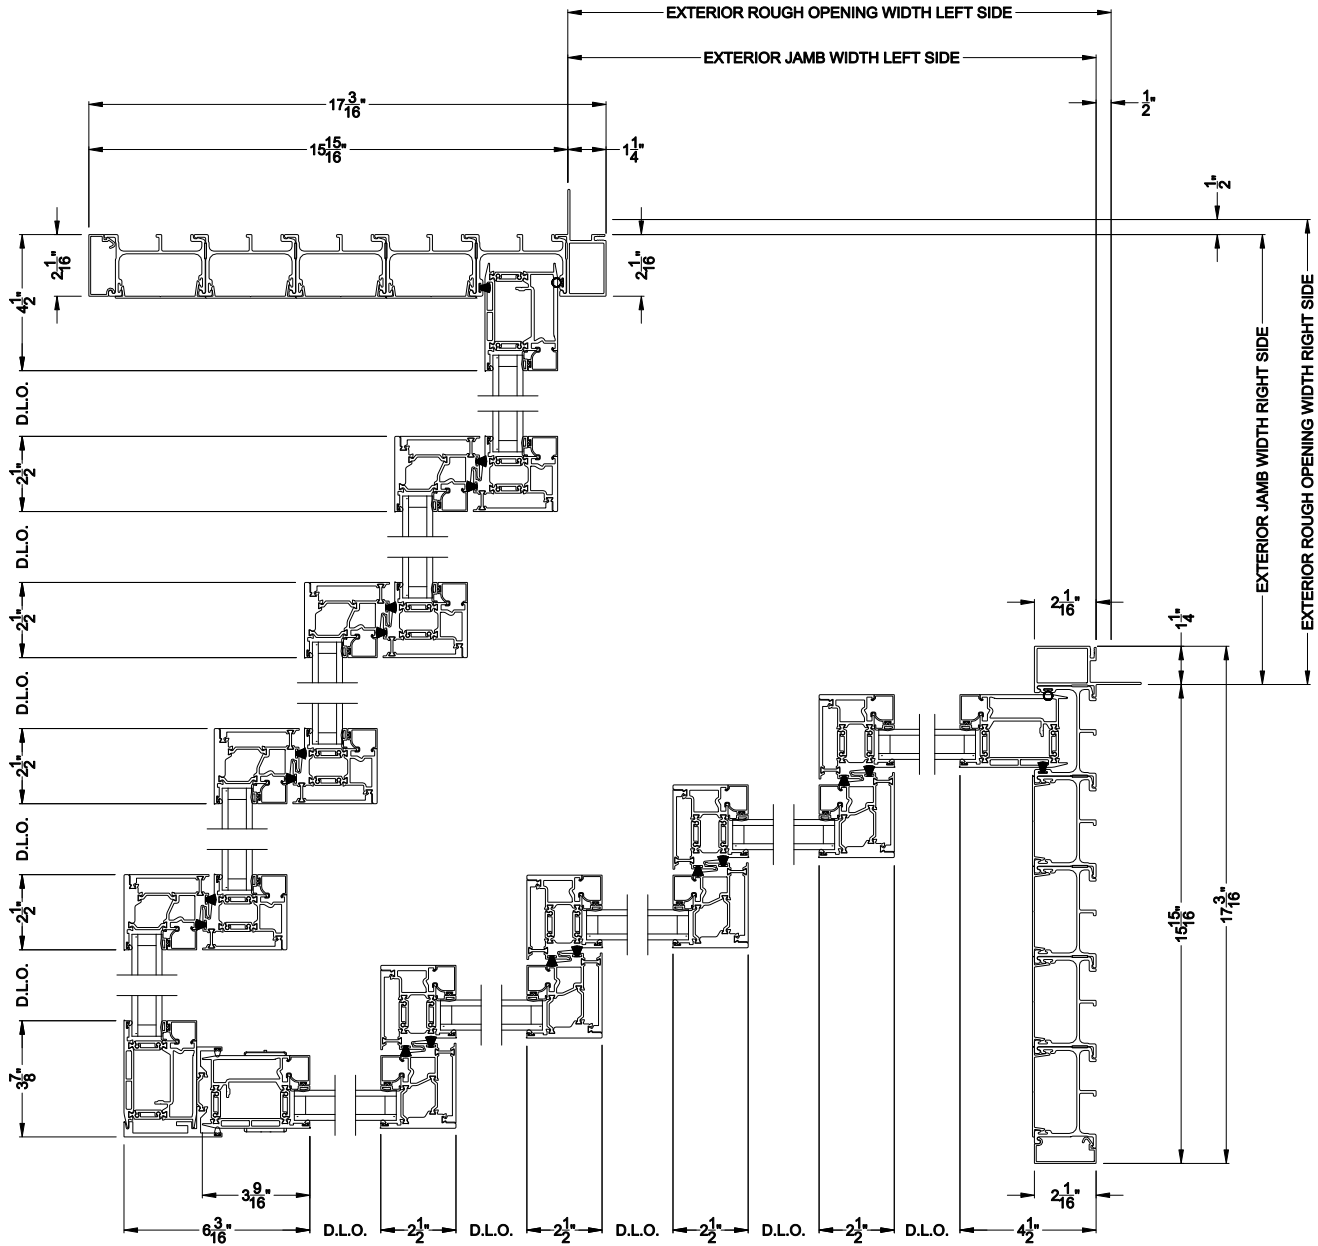

VUE COLLECTION MULTI-SLIDE PATIO DOOR (4701)
 Horizontal Motorized Pocket Section - 5 or Bi-parting 10 Panel Door

Note: All dimensions are approximate. Weather Shield reserves the right to change specifications without notice.

Weather Shield™

VUE Collection

Multi-Slide Doors

CROSS SECTION DETAILS

VUE COLLECTION MULTI-SLIDE PATIO DOOR (4701)
Horizontal Section - 5L5R Panel Inside Corner Door

Note: All dimensions are approximate. Weather Shield reserves the right to change specifications without notice.