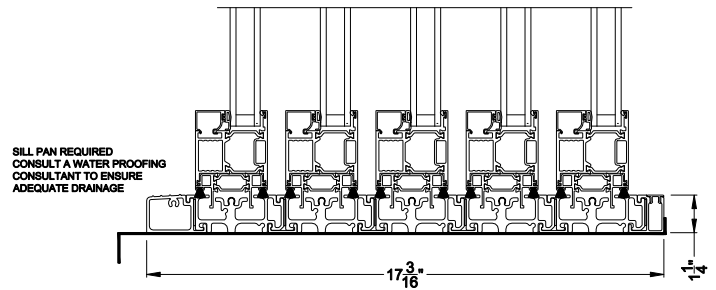

Weather Shield™

VUE Collection

Multi-Slide Doors

CROSS SECTION DETAILS

VUE COLLECTION MULTI-SLIDE PATIO DOOR (4701)
Vertical Section - Standard Sill - 5 or Bi-parting 10 Panel Door

VUE COLLECTION MULTI-SLIDE PATIO DOOR (4701)
Vertical Section - with Sill Riser - 5 or Bi-parting 10 Panel Door

VUE COLLECTION MULTI-SLIDE PATIO DOOR (4701)
Vertical Section - with sill pan

VUE COLLECTION MULTI-SLIDE PATIO DOOR (4701)
Vertical Section - with sill pan

VUE COLLECTION MULTI-SLIDE PATIO DOOR (4701)
Vertical Section - with T-track sill - 5 or Bi-parting 10 Panel Door

Note: All dimensions are approximate. Weather Shield reserves the right to change specifications without notice.

VUE COLLECTION MULTI-SLIDE PATIO DOOR (4701)
Horizontal Section - 5 Panel Door

Square Bead

Beveled Bead

Narrow Bead

Note: All dimensions are approximate. Weather Shield reserves the right to change specifications without notice.

Weather Shield™

VUE Collection

Multi-Slide Doors

CROSS SECTION DETAILS