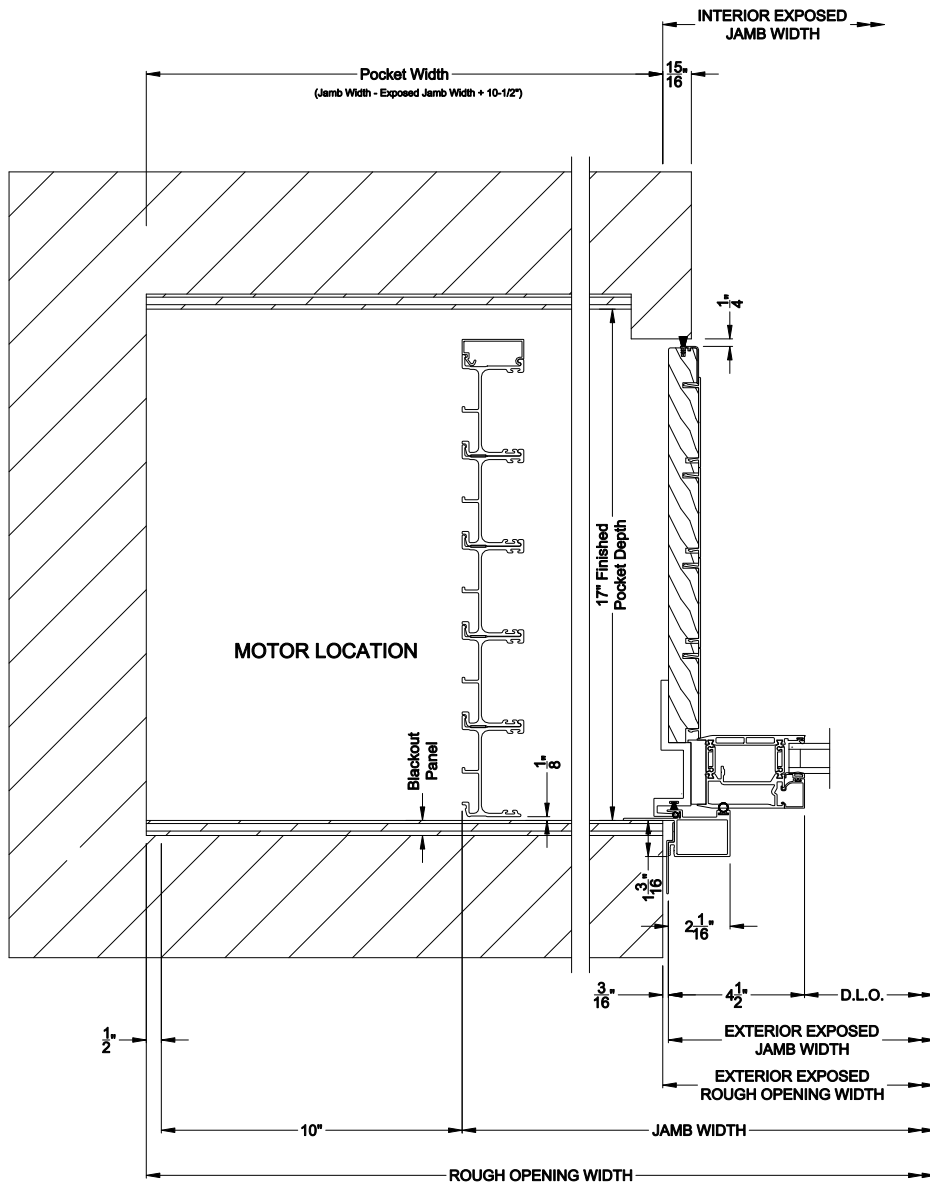

Beveled Bead

Narrow Bead

Note: All dimensions are approximate. Weather Shield reserves the right to change specifications without notice.

Weather Shield™

VUE Collection

Multi-Slide Doors

CROSS SECTION DETAILS

VUE COLLECTION MULTI-SLIDE PATIO DOOR (4701)
Horizontal Section - Bi-parting stiles

VUE COLLECTION MULTI-SLIDE PATIO DOOR (4701)
Horizontal Pocket Section - 5 or Bi-parting 10 Panel Door

Note: All dimensions are approximate. Weather Shield reserves the right to change specifications without notice.