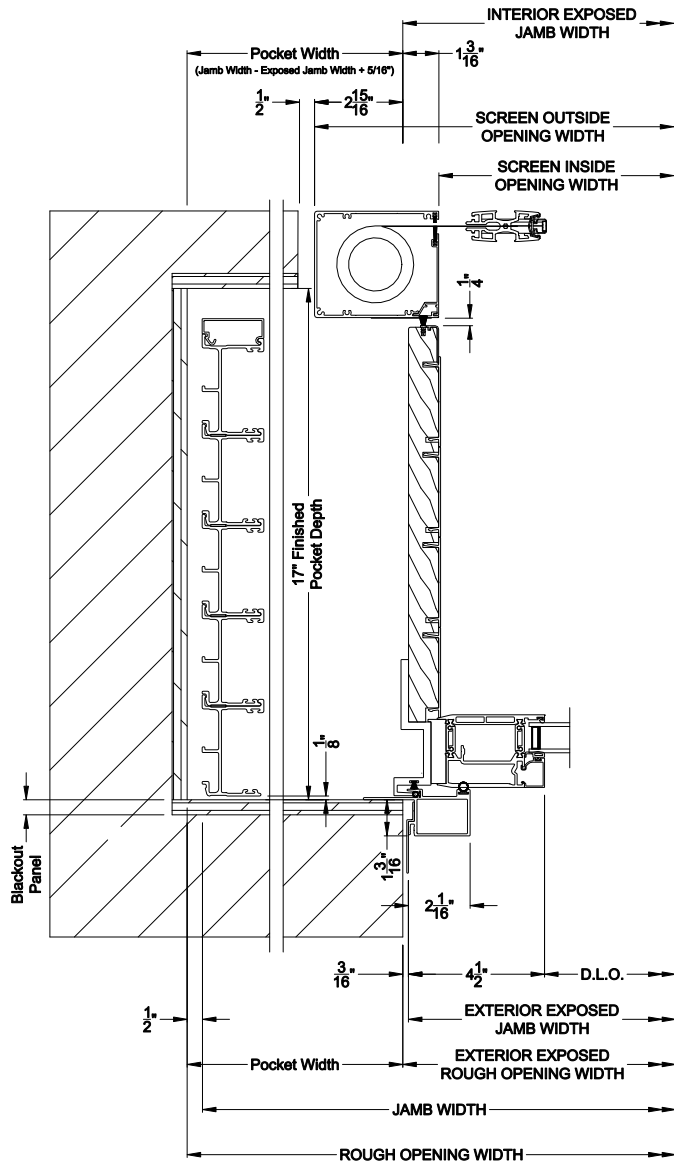

Horizontal Section - 5 Panel Door
Shown with optional Center Screen

Square Bead

Beveled Bead

Narrow Bead

Note: All dimensions are approximate. Weather Shield reserves the right to change specifications without notice.

Weather Shield™

VUE Collection

Multi-Slide Doors

CROSS SECTION DETAILS

VUE COLLECTION MULTI-SLIDE PATIO DOOR (4701)
Horizontal Section - Bi-parting stiles

VUE COLLECTION MULTI-SLIDE PATIO DOOR (4701)
Horizontal Section - 5 Panel or Bi-parting 10 Panel Door
Shown with optional Center screen

Note: All dimensions are approximate. Weather Shield reserves the right to change specifications without notice.