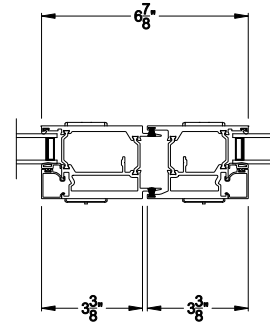

Weather Shield™

VUE Collection

Multi-Slide Doors

CROSS SECTION DETAILS

VUE COLLECTION MULTI-SLIDE PATIO DOOR (4701)
Horizontal Section - Bi-parting stiles

VUE COLLECTION MULTI-SLIDE PATIO DOOR (4701)
Horizontal Section - 5 Panel or Bi-parting 10 Panel Door
Shown with optional Center screen

Note: All dimensions are approximate. Weather Shield reserves the right to change specifications without notice.