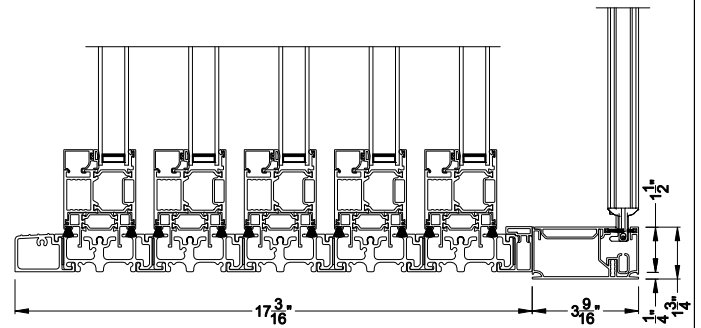

Weather Shield™

VUE Collection

Multi-Slide Doors

CROSS SECTION DETAILS

VUE COLLECTION MULTI-SLIDE PATIO DOOR (4701)

Vertical Section - Standard Sill - 5 or Bi-parting 10 Panel Door
Shown with optional Centor screen - recess mounted

Square Bead Beveled Bead Narrow Bead

VUE COLLECTION MULTI-SLIDE PATIO DOOR (4701)

Vertical Section - with Sill Riser - 5 or Bi-parting 10 Panel Door
Shown with optional Centor screen - recess mounted

VUE COLLECTION MULTI-SLIDE PATIO DOOR (4701)

Note: All dimensions are approximate. Weather Shield reserves the right to change specifications without notice.

Weather Shield™

VUE Collection

Multi-Slide Doors

CROSS SECTION DETAILS

VUE COLLECTION MULTI-SLIDE PATIO DOOR (4701)

Horizontal Section - 5 Panel Door
Shown with optional Center Screen

Square Bead

Beveled Bead

Narrow Bead

Note: All dimensions are approximate. Weather Shield reserves the right to change specifications without notice.