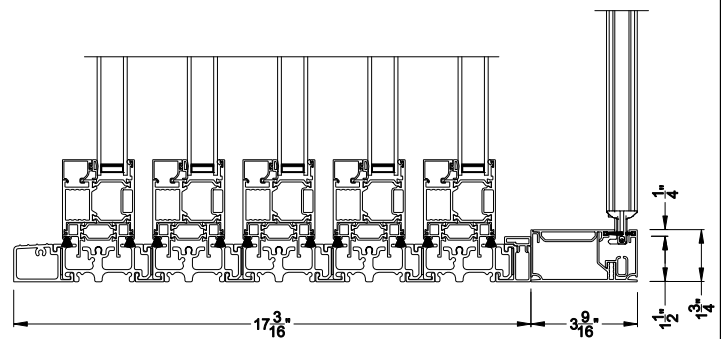

Square Bead Beveled Bead Narrow Bead

VUE COLLECTION MULTI-SLIDE PATIO DOOR (4701)

Vertical Section - with Sill Riser - 5 or Bi-parting 10 Panel Door
Shown with optional Centor screen - recess mounted

VUE COLLECTION MULTI-SLIDE PATIO DOOR (4701)

Vertical Section - Standard Sill - 5 or Bi-parting 10 Panel Door
Shown with optional Centor screen - flush mounted

VUE COLLECTION MULTI-SLIDE PATIO DOOR (4701)

Vertical Section - with Sill Riser - 5 or Bi-parting 10 Panel Door
Shown with optional Centor screen - flush mounted

Note: All dimensions are approximate. Weather Shield reserves the right to change specifications without notice.

Weather Shield™

VUE Collection

Multi-Slide Doors

CROSS SECTION DETAILS

VUE COLLECTION MULTI-SLIDE PATIO DOOR (4701)

Horizontal Section - 5 Panel Door
Shown with optional Center Screen

Square Bead

Beveled Bead

Narrow Bead

Note: All dimensions are approximate. Weather Shield reserves the right to change specifications without notice.