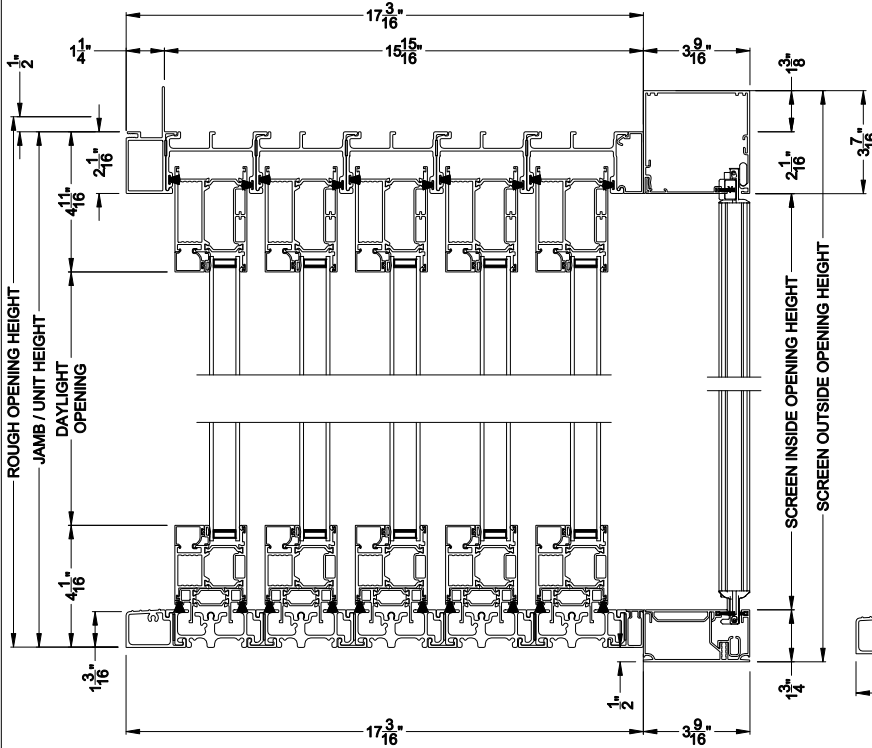

## CROSS SECTION DETAILS

**VUE COLLECTION MULTI-SLIDE PATIO DOOR (4701)**

Vertical Section - Standard Sill - 5 or Bi-parting 10 Panel Door  
Shown with optional Centor screen - recess mounted

Square Bead      Beveled Bead      Narrow Bead