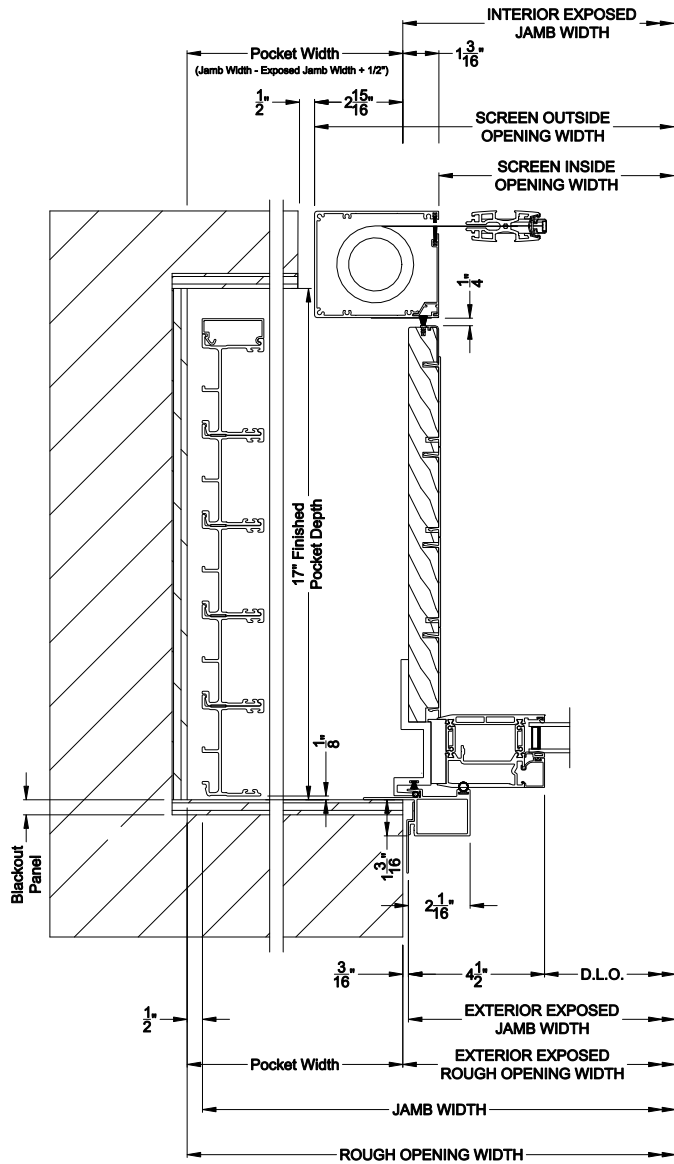

Horizontal Section - 5 Panel Door
Shown with optional Center Screen

Square Bead

Beveled Bead

Narrow Bead

Note: All dimensions are approximate. Weather Shield reserves the right to change specifications without notice.

Weather Shield™

VUE Collection

Multi-Slide Doors

CROSS SECTION DETAILS

VUE COLLECTION MULTI-SLIDE PATIO DOOR (4701)
Horizontal Section - Bi-parting stiles

VUE COLLECTION MULTI-SLIDE PATIO DOOR (4701)
Horizontal Section - 5 Panel or Bi-parting 10 Panel Door
Shown with optional Center screen

Note: All dimensions are approximate. Weather Shield reserves the right to change specifications without notice.