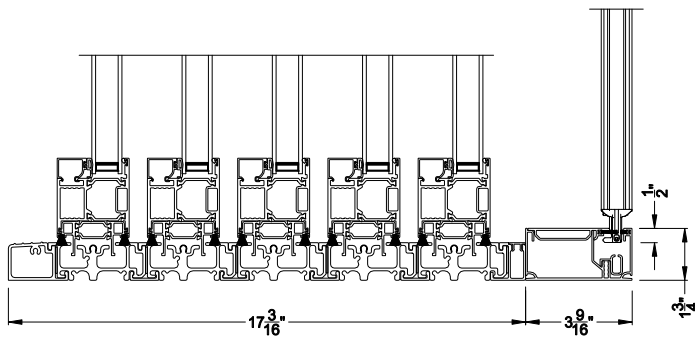

Weather Shield™

VUE Collection

Multi-Slide Doors

CROSS SECTION DETAILS

VUE COLLECTION MULTI-SLIDE PATIO DOOR (4701)

Vertical Section - Standard Sill - 5 or Bi-parting 10 Panel Door
Shown with optional Centor screen - recess mounted

Square Bead Beveled Bead Narrow Bead

VUE COLLECTION MULTI-SLIDE PATIO DOOR (4701)

Vertical Section - with Sill Riser - 5 or Bi-parting 10 Panel Door
Shown with optional Centor screen - recess mounted

VUE COLLECTION MULTI-SLIDE PATIO DOOR (4701)

Note: All dimensions are approximate. Weather Shield reserves the right to change specifications without notice.

Weather Shield™

VUE Collection

Multi-Slide Doors

CROSS SECTION DETAILS

VUE COLLECTION MULTI-SLIDE PATIO DOOR (4701)

Horizontal Section - 5 Panel Door
Shown with optional Center Screen

Square Bead

Beveled Bead

Narrow Bead

Note: All dimensions are approximate. Weather Shield reserves the right to change specifications without notice.