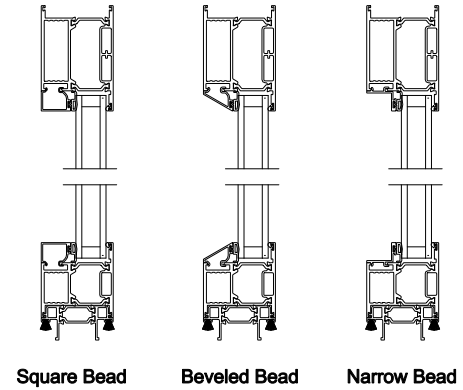

Weather Shield™

VUE Collection

Multi-Slide Doors

CROSS SECTION DETAILS

Vertical Section - Standard Sill - 5 or Bi-parting 10 Panel Door
Shown with optional Centor screen - recess mounted

Vertical Section - with Sill Riser - 5 or Bi-parting 10 Panel Door
Shown with optional Centor screen - recess mounted

VUE COLLECTION MULTI-SLIDE PATIO DOOR (4701)

Vertical Section - Standard Sill - 5 or Bi-parting 10 Panel Door
Shown with optional Centor screen - flush mounted

Vertical Section - with Sill Riser - 5 or Bi-parting 10 Panel Door
Shown with optional Centor screen - flush mounted

Note: All dimensions are approximate. Weather Shield reserves the right to change specifications without notice.