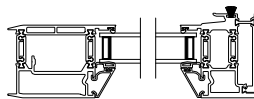

Note: All dimensions are approximate. Weather Shield reserves the right to change specifications without notice.

Weather Shield™

VUE Collection

Multi-Slide Doors

CROSS SECTION DETAILS

VUE COLLECTION MULTI-SLIDE PATIO DOOR (4701)

Horizontal Section - 5 Panel Door
Shown with optional Center Screen

Square Bead

Beveled Bead

Narrow Bead

Note: All dimensions are approximate. Weather Shield reserves the right to change specifications without notice.