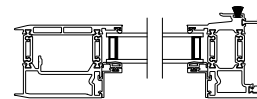

Narrow Bead

Note: All dimensions are approximate. Weather Shield reserves the right to change specifications without notice.