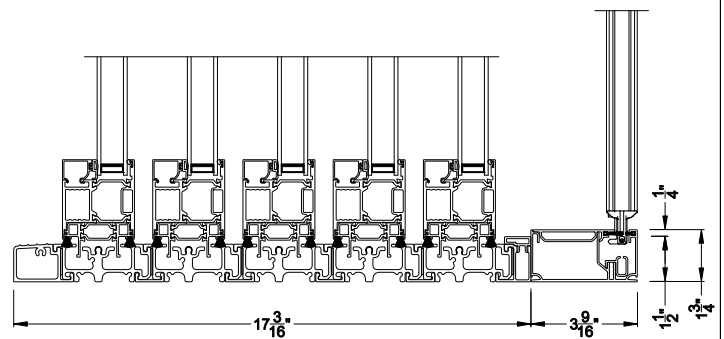

VUE COLLECTION MULTI-SLIDE PATIO DOOR (4701)

Vertical Section - with Sill Riser - 5 or Bi-parting 10 Panel Door
Shown with optional Centor screen - flush mounted

Note: All dimensions are approximate. Weather Shield reserves the right to change specifications without notice.