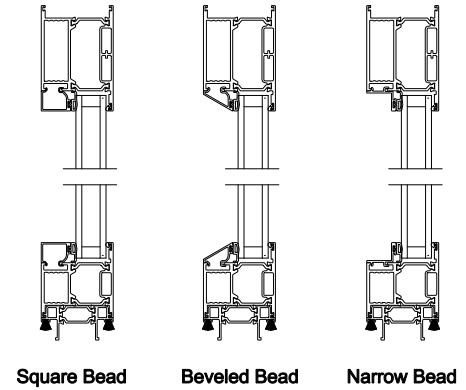

Weather Shield™

VUE Collection

Multi-Slide Doors

CROSS SECTION DETAILS

VUE COLLECTION MULTI-SLIDE PATIO DOOR (4701)

Vertical Section - Standard Sill - 5 or Bi-parting 10 Panel Door
Shown with optional Centor screen - recess mounted

Square Bead Beveled Bead Narrow Bead

VUE COLLECTION MULTI-SLIDE PATIO DOOR (4701)

Vertical Section - with Sill Riser - 5 or Bi-parting 10 Panel Door
Shown with optional Centor screen - recess mounted

VUE COLLECTION MULTI-SLIDE PATIO DOOR (4701)

Vertical Section - Standard Sill - 5 or Bi-parting 10 Panel Door
Shown with optional Centor screen - flush mounted

VUE COLLECTION MULTI-SLIDE PATIO DOOR (4701)

Vertical Section - with Sill Riser - 5 or Bi-parting 10 Panel Door
Shown with optional Centor screen - flush mounted

Horizontal Section - 5 Panel Door
Shown with optional Center Screen

Square Bead

Beveled Bead

Narrow Bead

Note: All dimensions are approximate. Weather Shield reserves the right to change specifications without notice.