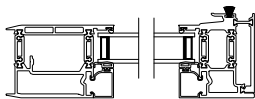

Note: All dimensions are approximate. Weather Shield reserves the right to change specifications without notice.

Weather Shield™

VUE Collection

Multi-Slide Doors

CROSS SECTION DETAILS

VUE COLLECTION MULTI-SLIDE PATIO DOOR (4701)

Horizontal Section - 5 Panel Door
Shown with optional Center Screen

Square Bead

Beveled Bead

Narrow Bead

Note: All dimensions are approximate. Weather Shield reserves the right to change specifications without notice.