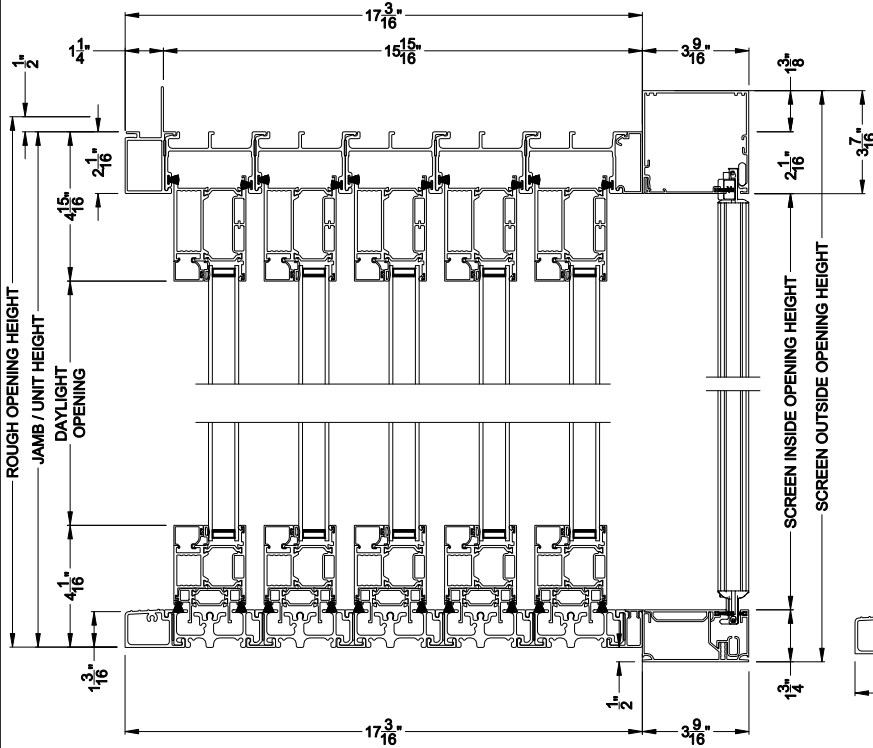

Weather Shield™

VUE Collection

Multi-Slide Doors

CROSS SECTION DETAILS

VUE COLLECTION MULTI-SLIDE PATIO DOOR (4701)

Vertical Section - Standard Sill - 5 or Bi-parting 10 Panel Door
Shown with optional Centor screen - recess mounted

Square Bead Beveled Bead Narrow Bead

VUE COLLECTION MULTI-SLIDE PATIO DOOR (4701)

Vertical Section - with Sill Riser - 5 or Bi-parting 10 Panel Door
Shown with optional Centor screen - recess mounted

VUE COLLECTION MULTI-SLIDE PATIO DOOR (4701)

Vertical Section - Standard Sill - 5 or Bi-parting 10 Panel Door
Shown with optional Centor screen - flush mounted

VUE COLLECTION MULTI-SLIDE PATIO DOOR (4701)

Vertical Section - with Sill Riser - 5 or Bi-parting 10 Panel Door
Shown with optional Centor screen - flush mounted

Horizontal Section - 5 Panel Door
Shown with optional Center Screen

Square Bead

Beveled Bead

Narrow Bead

Note: All dimensions are approximate. Weather Shield reserves the right to change specifications without notice.