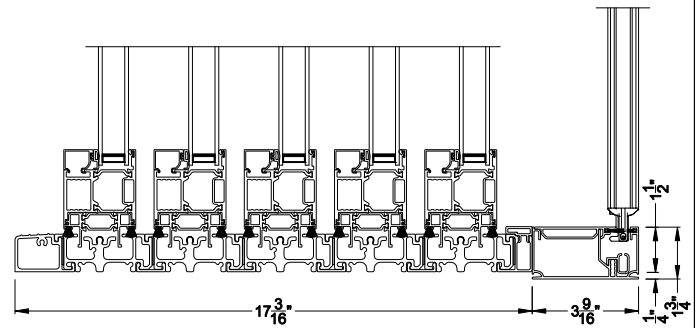

## CROSS SECTION DETAILS

**VUE COLLECTION MULTI-SLIDE PATIO DOOR (4701)**

Vertical Section - Standard Sill - 5 or Bi-parting 10 Panel Door  
Shown with optional Centor screen - recess mounted

Square Bead      Beveled Bead      Narrow Bead