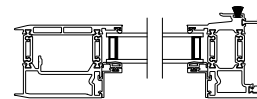

Note: All dimensions are approximate. Weather Shield reserves the right to change specifications without notice.

Weather Shield™

VUE Collection

Multi-Slide Doors

CROSS SECTION DETAILS

VUE COLLECTION MULTI-SLIDE PATIO DOOR (4701)

Horizontal Section - 5 Panel Door
Shown with optional Center Screen

Square Bead

Beveled Bead

Narrow Bead

Note: All dimensions are approximate. Weather Shield reserves the right to change specifications without notice.