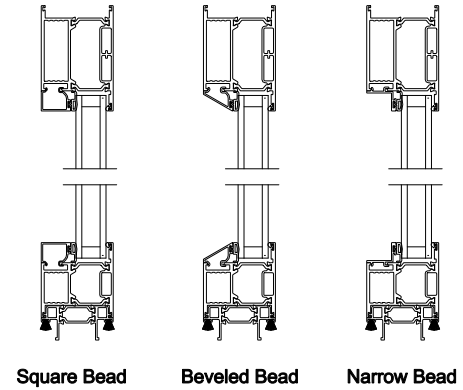

Weather Shield™

VUE Collection

Multi-Slide Doors

CROSS SECTION DETAILS

VUE COLLECTION MULTI-SLIDE PATIO DOOR (4701)

Vertical Section - Standard Sill - 5 or Bi-parting 10 Panel Door
Shown with optional Centor screen - recess mounted

Square Bead Beveled Bead Narrow Bead

VUE COLLECTION MULTI-SLIDE PATIO DOOR (4701)

Vertical Section - with Sill Riser - 5 or Bi-parting 10 Panel Door
Shown with optional Centor screen - recess mounted

VUE COLLECTION MULTI-SLIDE PATIO DOOR (4701)

Vertical Section - Standard Sill - 5 or Bi-parting 10 Panel Door
Shown with optional Centor screen - flush mounted

VUE COLLECTION MULTI-SLIDE PATIO DOOR (4701)

Vertical Section - with Sill Riser - 5 or Bi-parting 10 Panel Door
Shown with optional Centor screen - flush mounted

Horizontal Section - 5 Panel Door
Shown with optional Center Screen

Square Bead

Beveled Bead

Narrow Bead

Note: All dimensions are approximate. Weather Shield reserves the right to change specifications without notice.