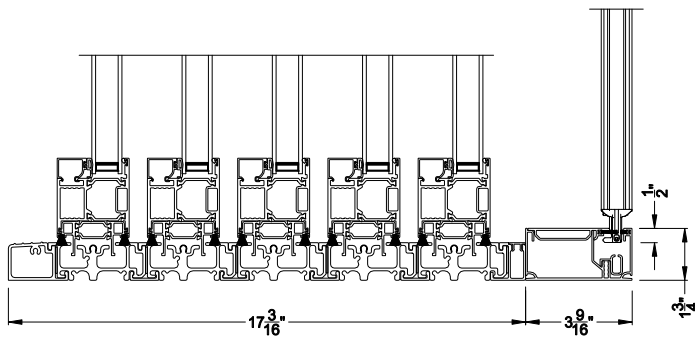

VUE COLLECTION MULTI-SLIDE PATIO DOOR (4701)

Vertical Section - Standard Sill - 5 or Bi-parting 10 Panel Door
Shown with optional Centor screen - flush mounted