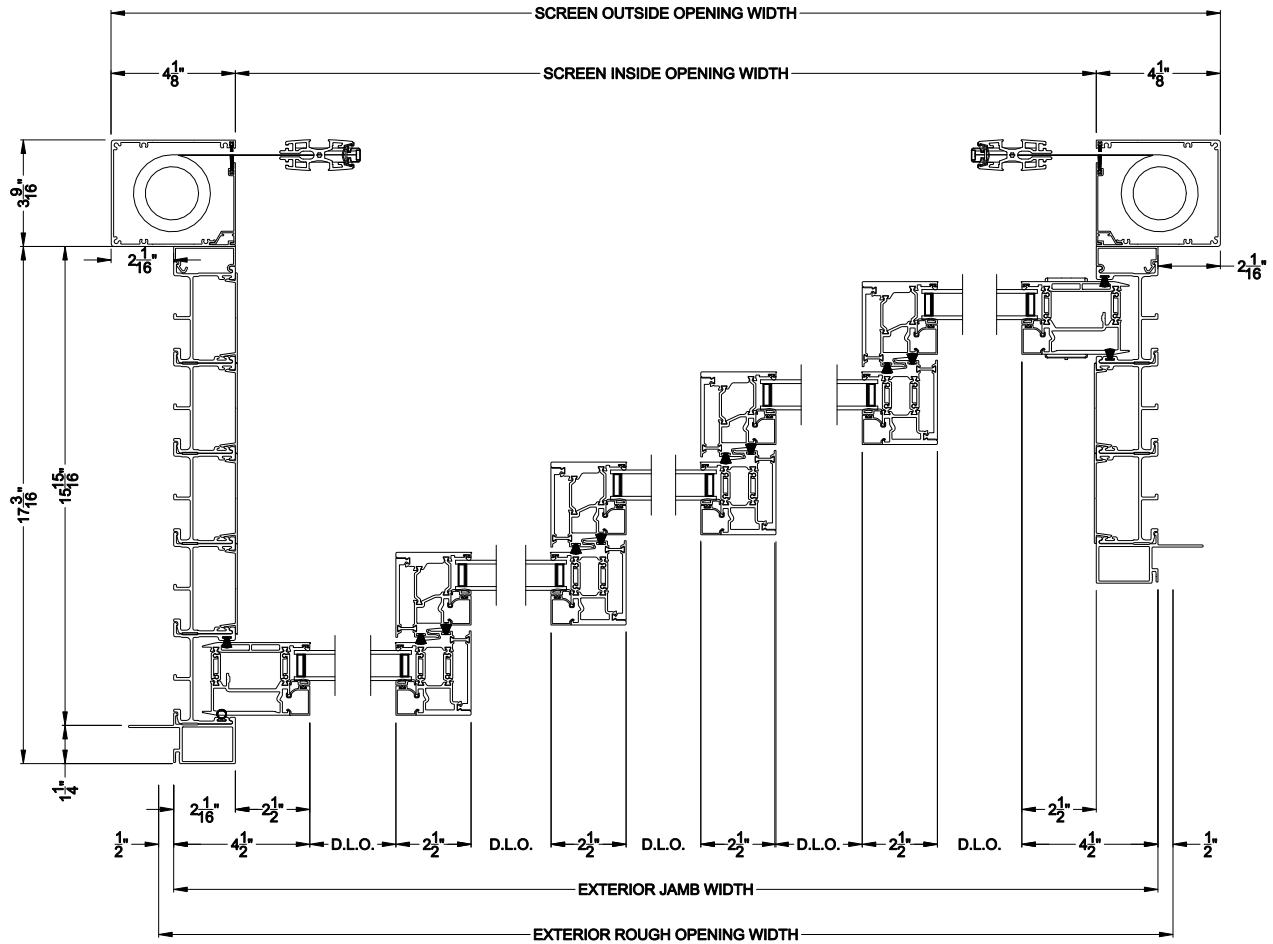

Vertical Section - Standard Sill - 5 or Bi-parting 10 Panel Door
Shown with optional Centor screen - flush mounted

VUE COLLECTION MULTI-SLIDE PATIO DOOR (4701)

Vertical Section - with Sill Riser - 5 or Bi-parting 10 Panel Door
Shown with optional Centor screen - flush mounted

Note: All dimensions are approximate. Weather Shield reserves the right to change specifications without notice.

Weather Shield™

VUE Collection

Multi-Slide Doors

CROSS SECTION DETAILS

VUE COLLECTION MULTI-SLIDE PATIO DOOR (4701)

Horizontal Section - 5 Panel Door
Shown with optional Center Screen

Square Bead

Beveled Bead

Narrow Bead

Note: All dimensions are approximate. Weather Shield reserves the right to change specifications without notice.