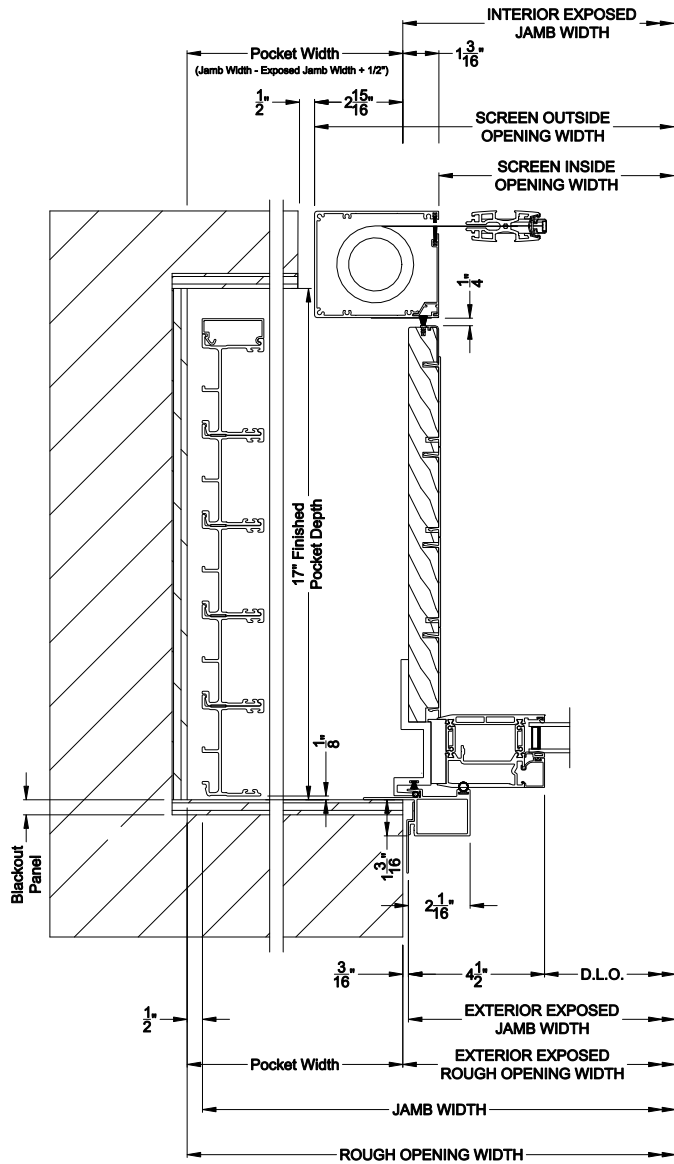

Weather Shield™

VUE Collection

Multi-Slide Doors

CROSS SECTION DETAILS

VUE COLLECTION MULTI-SLIDE PATIO DOOR (4701)
Horizontal Section - Bi-parting stiles

VUE COLLECTION MULTI-SLIDE PATIO DOOR (4701)
Horizontal Section - 5 Panel or Bi-parting 10 Panel Door
Shown with optional Center screen

Note: All dimensions are approximate. Weather Shield reserves the right to change specifications without notice.