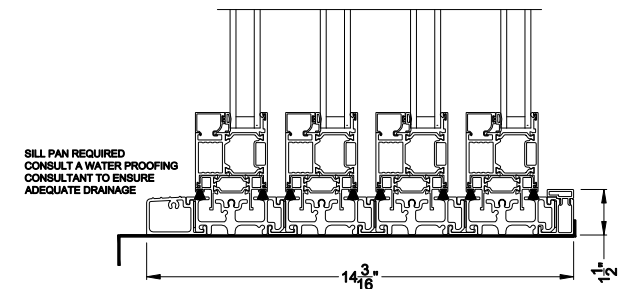

VUE COLLECTION MULTI-SLIDE PATIO DOOR (4701)
Vertical Section - With sill pan