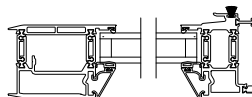

**VUE COLLECTION MULTI-SLIDE PATIO DOOR (4701)**  
Vertical Section - With sill pan

Square Bead      Beveled Bead      Narrow Bead

**VUE COLLECTION MULTI-SLIDE PATIO DOOR (4701)**  
Vertical Section - With sill pan

Note: All dimensions are approximate. Weather Shield reserves the right to change specifications without notice.

**VUE COLLECTION MULTI-SLIDE PATIO DOOR (4701)**  
Horizontal Section - 4 Panel Door

Square Bead