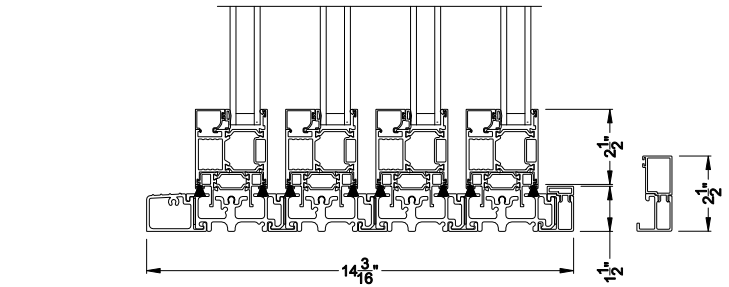

## CROSS SECTION DETAILS

**VUE COLLECTION MULTI-SLIDE PATIO DOOR (4701)**  
Vertical Section - Standard Sill - 4 or Bi-parting 8 Panel Door

**VUE COLLECTION MULTI-SLIDE PATIO DOOR (4701)**  
Vertical Section - with Sill Riser - 4 or Bi-parting 8 Panel Door