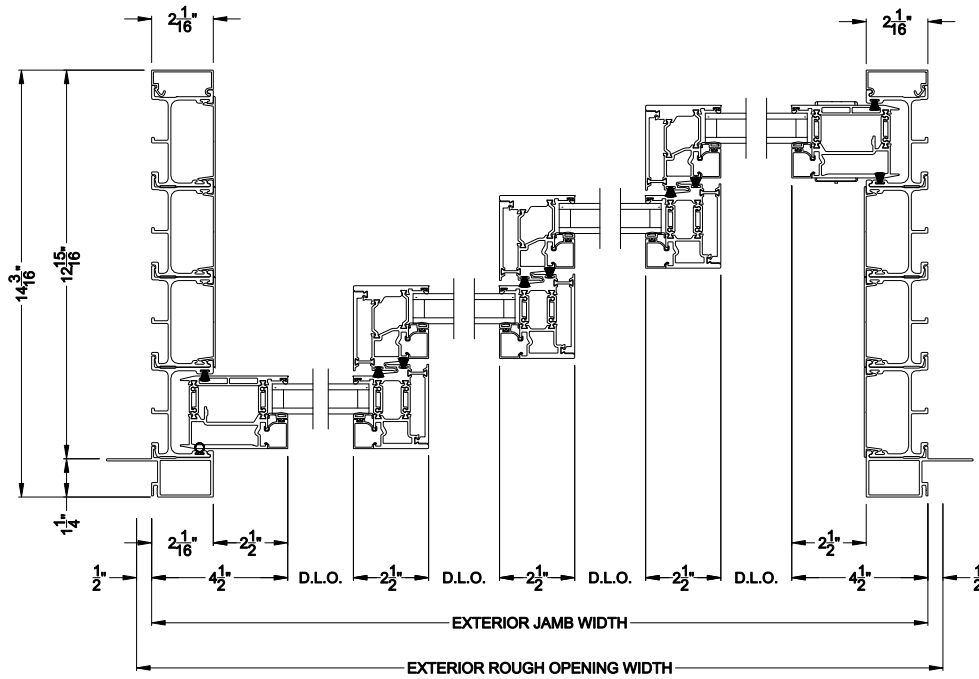

**VUE COLLECTION MULTI-SLIDE PATIO DOOR (4701)**  
Vertical Section - With sill pan

Square Bead      Beveled Bead      Narrow Bead

**VUE COLLECTION MULTI-SLIDE PATIO DOOR (4701)**  
Vertical Section - With sill pan

Note: All dimensions are approximate. Weather Shield reserves the right to change specifications without notice.

**VUE COLLECTION MULTI-SLIDE PATIO DOOR (4701)**  
Horizontal Section - 4 Panel Door

Square Bead

Beveled Bead

Narrow Bead

Note: All dimensions are approximate. Weather Shield reserves the right to change specifications without notice.