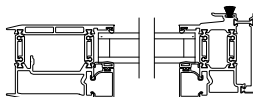

Square Bead