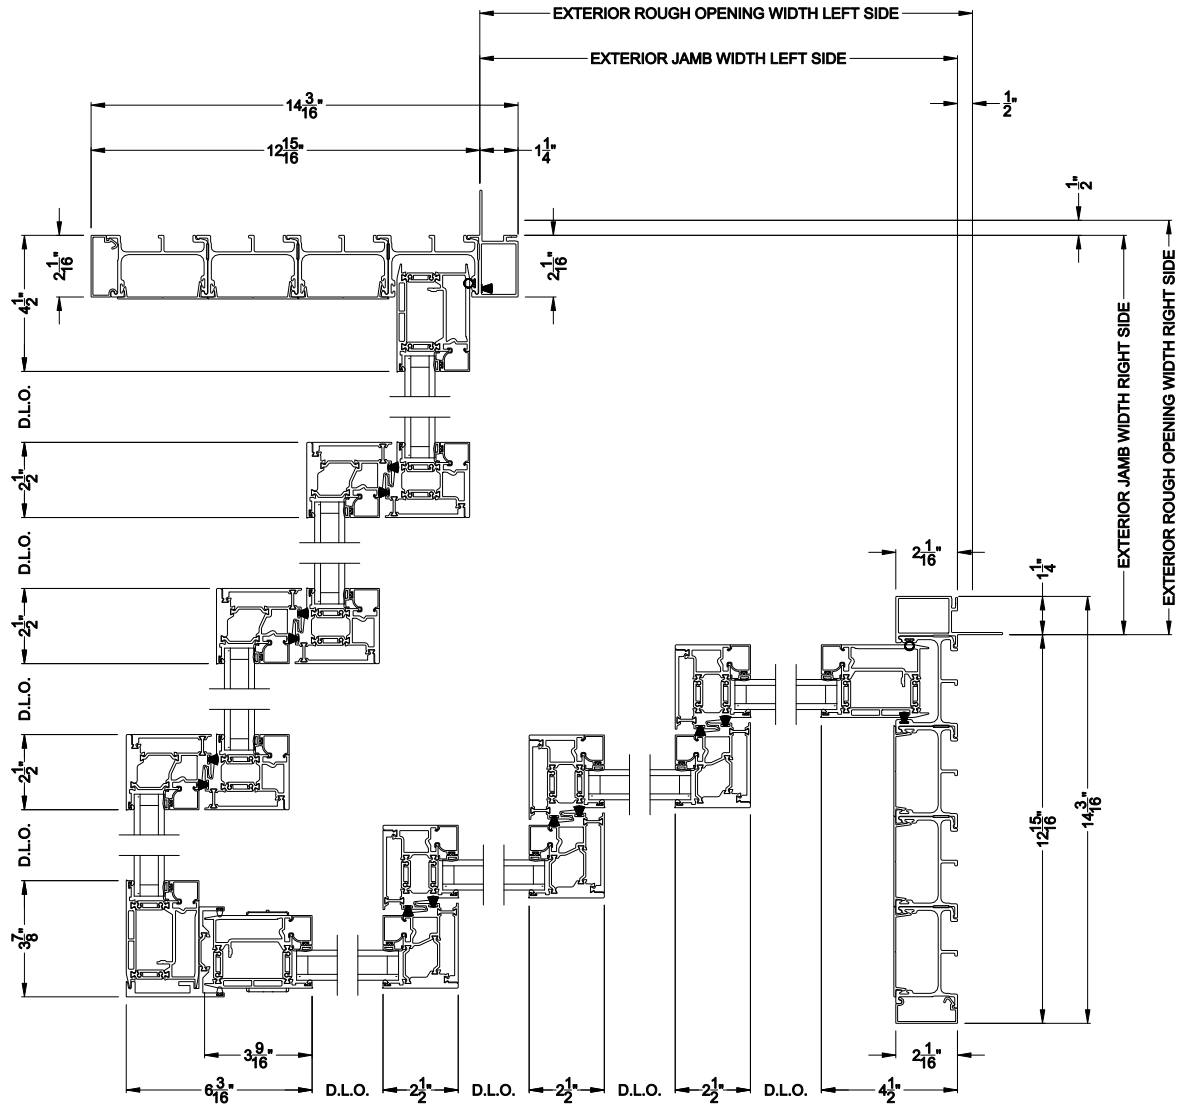

VUE COLLECTION MULTI-SLIDE PATIO DOOR (4701)
Horizontal Motorized Pocket Section - 4 or Bi-parting 8 Panel Door

VUE COLLECTION MULTI-SLIDE PATIO DOOR (4701)
Horizontal Section - 4L4R Panel Inside Corner Door

Note: All dimensions are approximate. Weather Shield reserves the right to change specifications without notice.