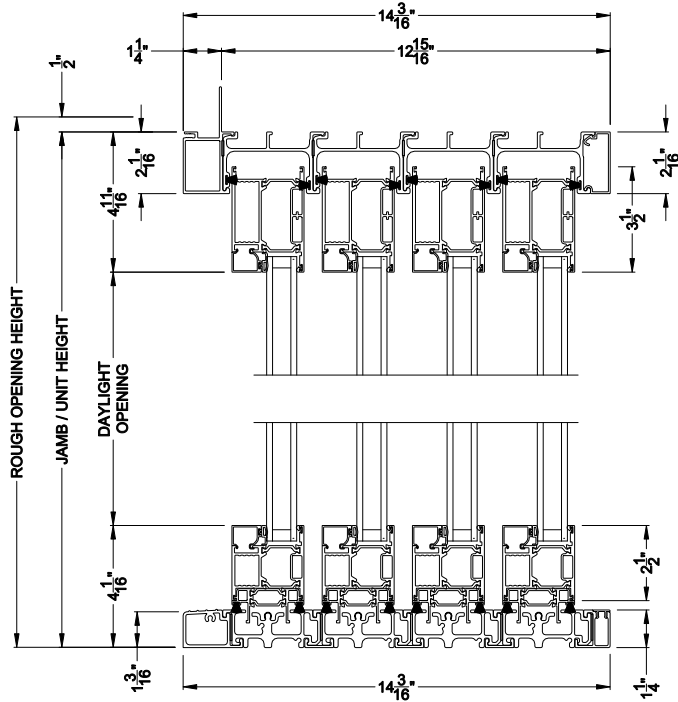

## CROSS SECTION DETAILS

**VUE COLLECTION MULTI-SLIDE PATIO DOOR (4701)**  
Vertical Section - Standard Sill - 4 or Bi-parting 8 Panel Door

**VUE COLLECTION MULTI-SLIDE PATIO DOOR (4701)**  
Vertical Section - with Sill Riser - 4 or Bi-parting 8 Panel Door