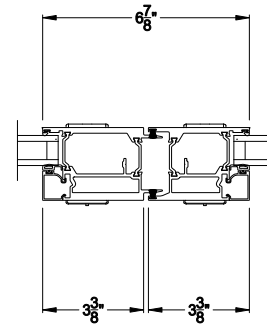

Narrow Bead

Weather Shield™

VUE Collection

Multi-Slide Doors

CROSS SECTION DETAILS

Note: All dimensions are approximate. Weather Shield reserves the right to change specifications without notice.