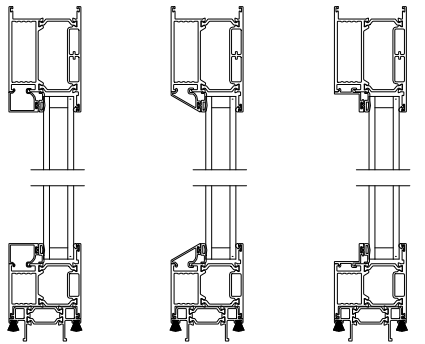

## CROSS SECTION DETAILS

**VUE COLLECTION MULTI-SLIDE PATIO DOOR (4701)**  
Vertical Section - Standard Sill - 4 or Bi-parting 8 Panel Door

**VUE COLLECTION MULTI-SLIDE PATIO DOOR (4701)**  
Vertical Section - with Sill Riser - 4 or Bi-parting 8 Panel Door

**VUE COLLECTION MULTI-SLIDE PATIO DOOR (4701)**  
Vertical Section - With sill pan

Square Bead      Beveled Bead      Narrow Bead

**VUE COLLECTION MULTI-SLIDE PATIO DOOR (4701)**  
Vertical Section - With sill pan

**VUE COLLECTION MULTI-SLIDE PATIO DOOR (4701)**  
Vertical Section - with T-track sill - 4 or Bi-parting 8 Panel Door

Note: All dimensions are approximate. Weather Shield reserves the right to change specifications without notice.