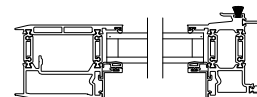

Narrow Bead

Note: All dimensions are approximate. Weather Shield reserves the right to change specifications without notice.