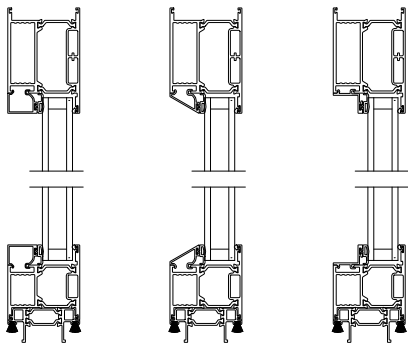

## CROSS SECTION DETAILS

**VUE COLLECTION MULTI-SLIDE PATIO DOOR (4701)**  
Vertical Section - Standard Sill - 4 or Bi-parting 8 Panel Door

**VUE COLLECTION MULTI-SLIDE PATIO DOOR (4701)**  
Vertical Section - with Sill Riser - 4 or Bi-parting 8 Panel Door

**VUE COLLECTION MULTI-SLIDE PATIO DOOR (4701)**  
Vertical Section - With sill pan

Square Bead      Beveled Bead      Narrow Bead

**VUE COLLECTION MULTI-SLIDE PATIO DOOR (4701)**  
Vertical Section - With sill pan

Note: All dimensions are approximate. Weather Shield reserves the right to change specifications without notice.

**VUE COLLECTION MULTI-SLIDE PATIO DOOR (4701)**  
Horizontal Section - 4 Panel Door

Square Bead