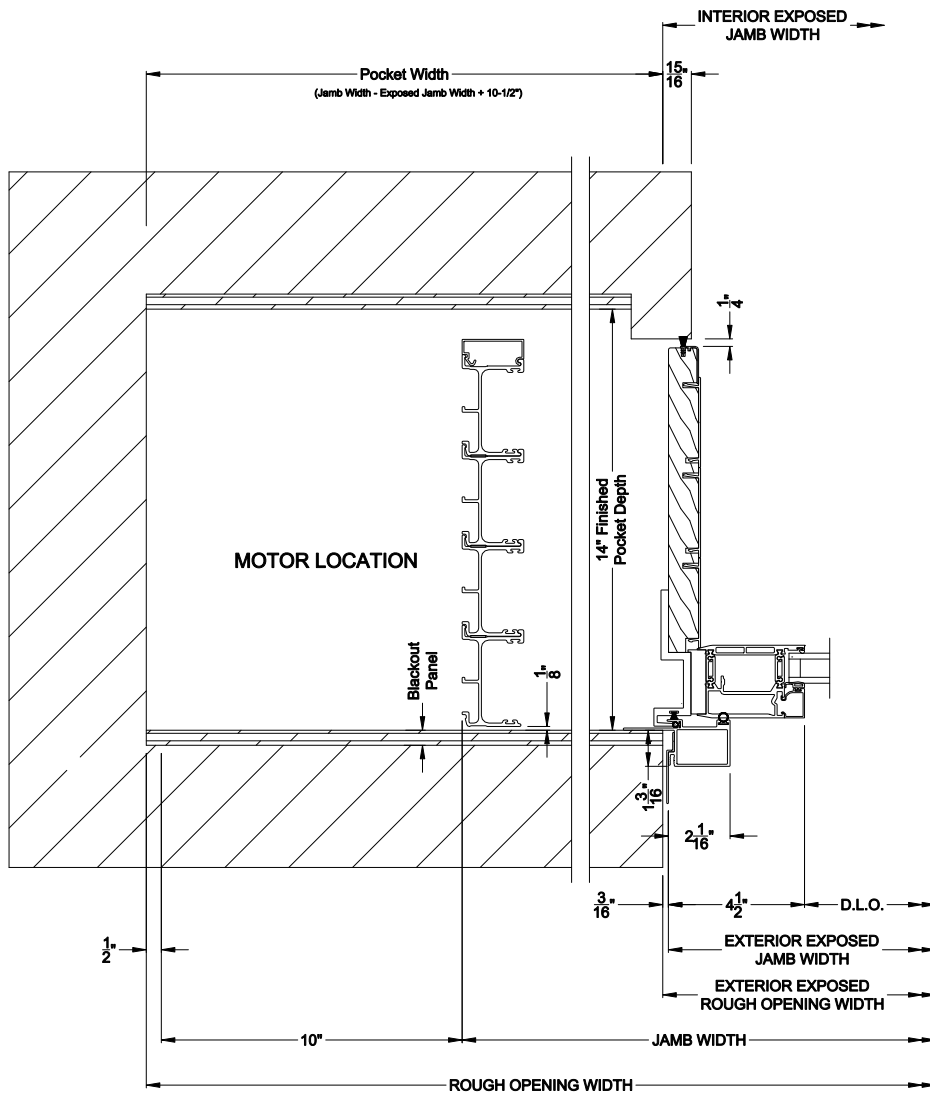

Note: All dimensions are approximate. Weather Shield reserves the right to change specifications without notice.

**VUE COLLECTION MULTI-SLIDE PATIO DOOR (4701)**  
 Horizontal Motorized Pocket Section - 4 or Bi-parting 8 Panel Door