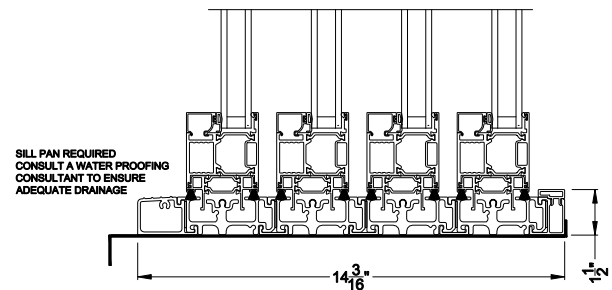

VUE COLLECTION MULTI-SLIDE PATIO DOOR (4701)
Vertical Section - With sill pan

Note: All dimensions are approximate. Weather Shield reserves the right to change specifications without notice.