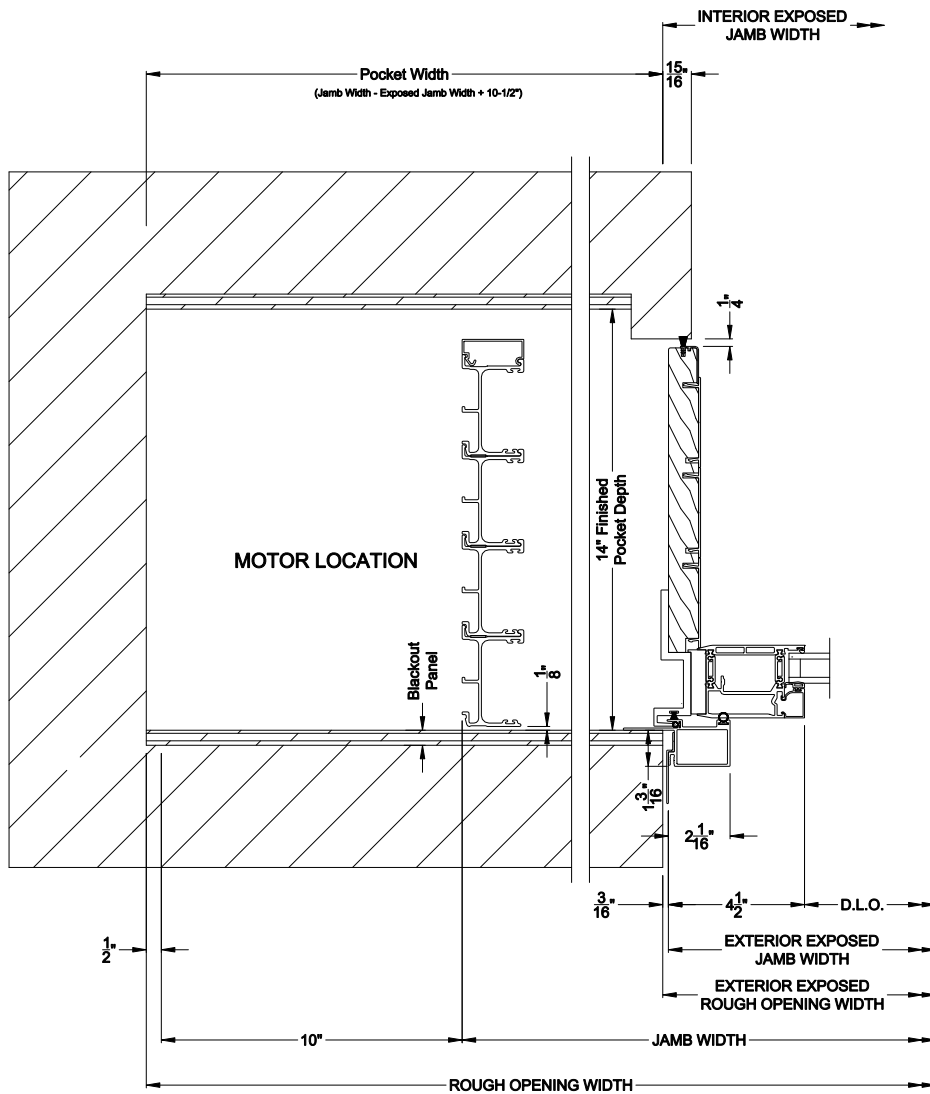

Note: All dimensions are approximate. Weather Shield reserves the right to change specifications without notice.

**VUE COLLECTION MULTI-SLIDE PATIO DOOR (4701)**  
 Horizontal Motorized Pocket Section - 4 or Bi-parting 8 Panel Door