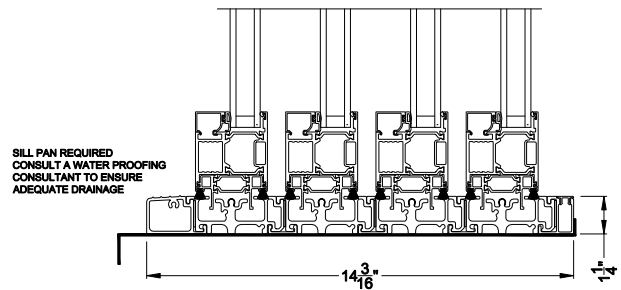

## CROSS SECTION DETAILS

**VUE COLLECTION MULTI-SLIDE PATIO DOOR (4701)**  
Vertical Section - Standard Sill - 4 or Bi-parting 8 Panel Door

**VUE COLLECTION MULTI-SLIDE PATIO DOOR (4701)**  
Vertical Section - with Sill Riser - 4 or Bi-parting 8 Panel Door