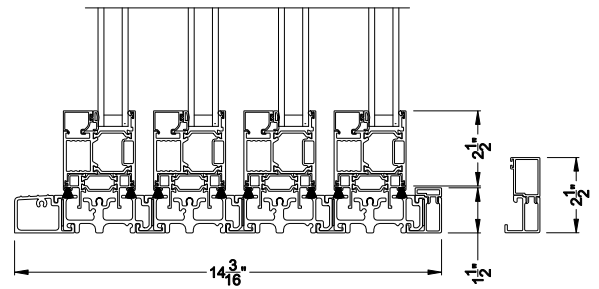

## CROSS SECTION DETAILS

**VUE COLLECTION MULTI-SLIDE PATIO DOOR (4701)**  
Vertical Section - Standard Sill - 4 or Bi-parting 8 Panel Door

**VUE COLLECTION MULTI-SLIDE PATIO DOOR (4701)**  
Vertical Section - with Sill Riser - 4 or Bi-parting 8 Panel Door