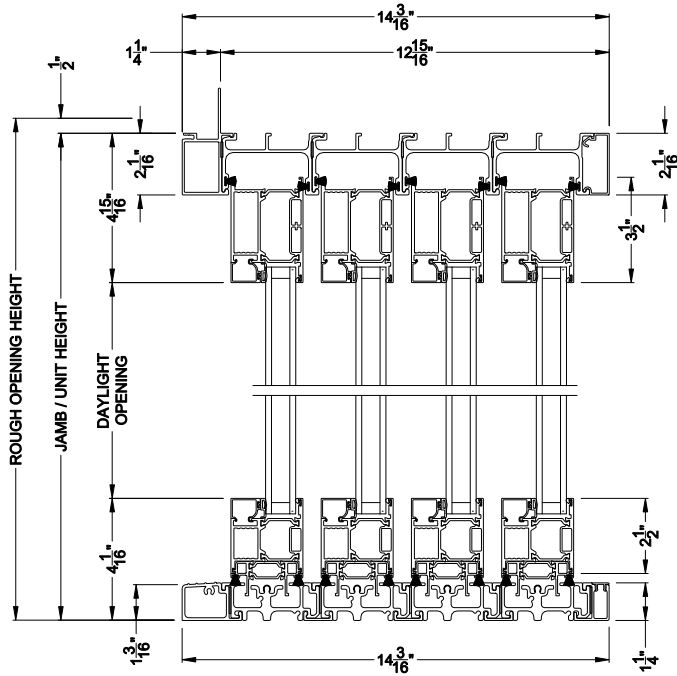

## CROSS SECTION DETAILS

**VUE COLLECTION MULTI-SLIDE PATIO DOOR (4701)**  
Vertical Section - Standard Sill - 4 or Bi-parting 8 Panel Door

**VUE COLLECTION MULTI-SLIDE PATIO DOOR (4701)**  
Vertical Section - with Sill Riser - 4 or Bi-parting 8 Panel Door