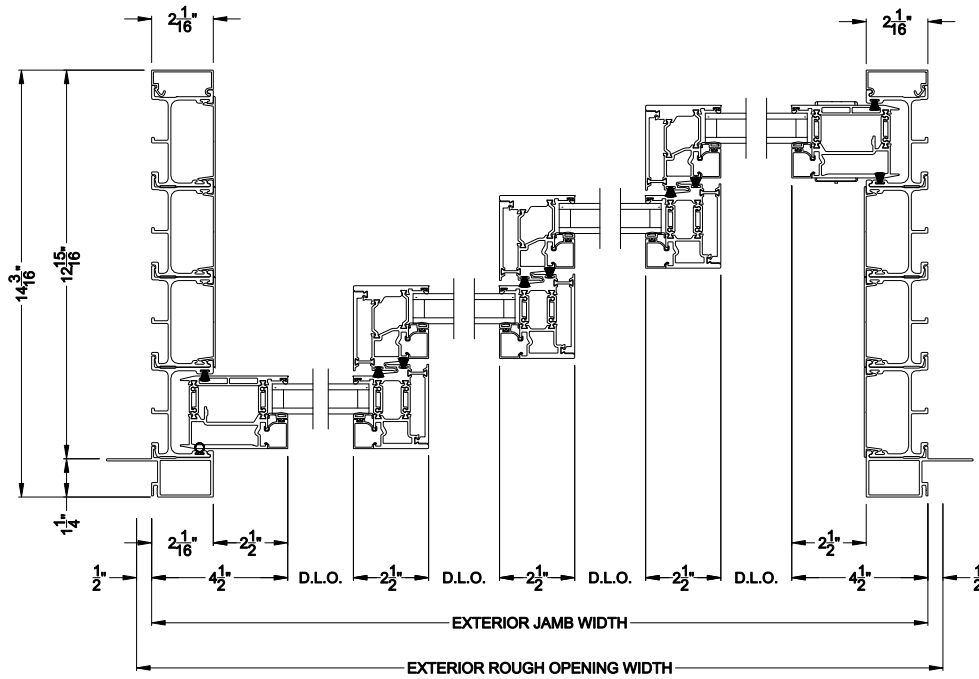

VUE COLLECTION MULTI-SLIDE PATIO DOOR (4701)
Vertical Section - With sill pan

Weather Shield™

VUE Collection

Multi-Slide Doors

CROSS SECTION DETAILS

VUE COLLECTION MULTI-SLIDE PATIO DOOR (4701)
Horizontal Section - 4 Panel Door

Note: All dimensions are approximate. Weather Shield reserves the right to change specifications without notice.