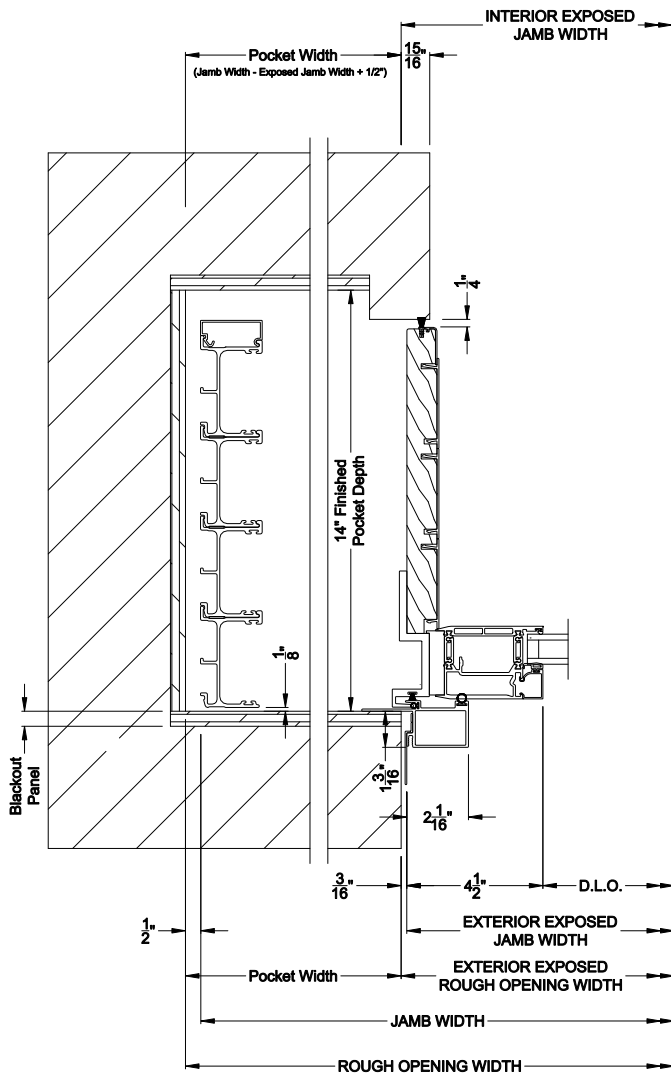

Square Bead

Beveled Bead

Weather Shield™

VUE Collection

Multi-Slide Doors

CROSS SECTION DETAILS

Note: All dimensions are approximate. Weather Shield reserves the right to change specifications without notice.