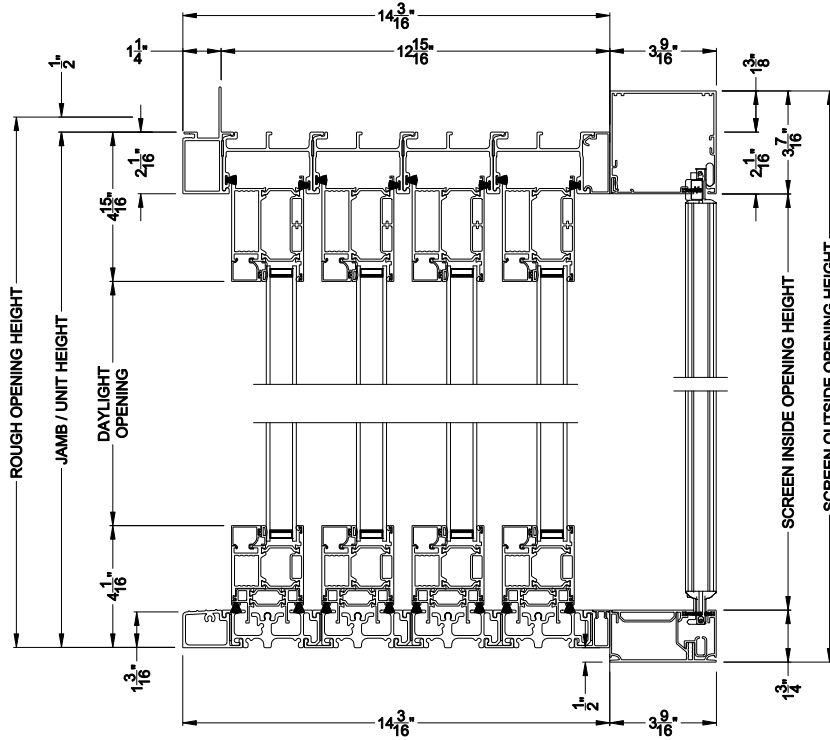

Weather Shield™

VUE Collection

Multi-Slide Doors

CROSS SECTION DETAILS

VUE COLLECTION MULTI-SLIDE PATIO DOOR (4701)

Vertical Section - Standard Sill - 4 or Bi-parting 8 Panel Door
Shown with optional Center screen - recess mounted

VUE COLLECTION MULTI-SLIDE PATIO DOOR (4701)

Vertical Section - with Sill Riser - 4 or Bi-parting 8 Panel Door
Shown with optional Center screen - recess mounted

VUE COLLECTION MULTI-SLIDE PATIO DOOR (4701)

Vertical Section - Standard Sill - 4 or Bi-parting 8 Panel Door
Shown with optional Center screen - flush mounted

VUE COLLECTION MULTI-SLIDE PATIO DOOR (4701)

Vertical Section - with Sill Riser - 4 or Bi-parting 8 Panel Door
Shown with optional Center screen - flush mounted

Horizontal Section - 4 Panel Door
Shown with optional Center screen

Square Bead

Beveled Bead

Narrow Bead

Note: All dimensions are approximate. Weather Shield reserves the right to change specifications without notice.