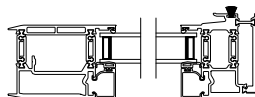

Note: All dimensions are approximate. Weather Shield reserves the right to change specifications without notice.

Weather Shield™

VUE Collection

Multi-Slide Doors

CROSS SECTION DETAILS

VUE COLLECTION MULTI-SLIDE PATIO DOOR (4701)

Horizontal Section - 4 Panel Door
Shown with optional Center screen

Square Bead

Beveled Bead

Narrow Bead

Note: All dimensions are approximate. Weather Shield reserves the right to change specifications without notice.