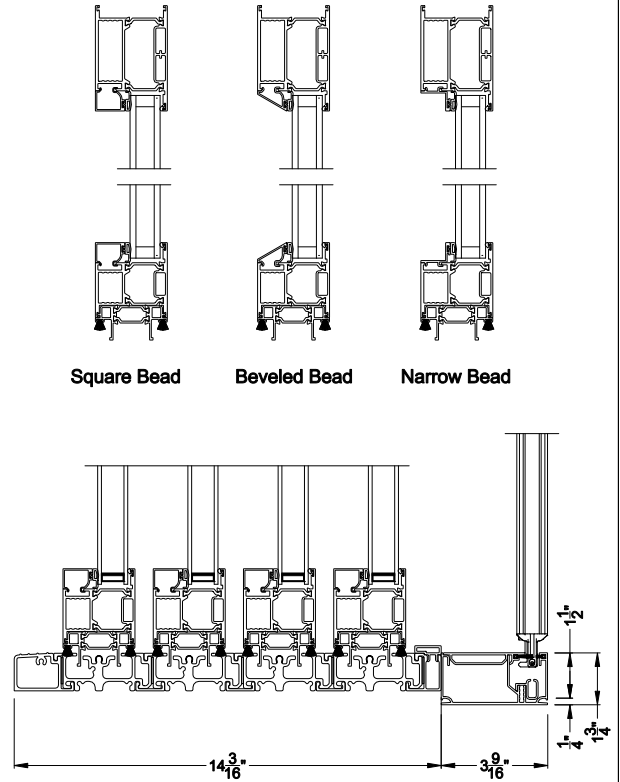

Weather Shield™

VUE Collection

Multi-Slide Doors

CROSS SECTION DETAILS

VUE COLLECTION MULTI-SLIDE PATIO DOOR (4701)

Vertical Section - Standard Sill - 4 or Bi-parting 8 Panel Door
Shown with optional Center screen - recess mounted

VUE COLLECTION MULTI-SLIDE PATIO DOOR (4701)

Vertical Section - with Sill Riser - 4 or Bi-parting 8 Panel Door
Shown with optional Center screen - recess mounted

VUE COLLECTION MULTI-SLIDE PATIO DOOR (4701)

Vertical Section - Standard Sill - 4 or Bi-parting 8 Panel Door
Shown with optional Center screen - flush mounted

VUE COLLECTION MULTI-SLIDE PATIO DOOR (4701)

Vertical Section - with Sill Riser - 4 or Bi-parting 8 Panel Door
Shown with optional Center screen - flush mounted

Horizontal Section - 4 Panel Door
Shown with optional Center screen

Square Bead

Beveled Bead

Narrow Bead

Note: All dimensions are approximate. Weather Shield reserves the right to change specifications without notice.