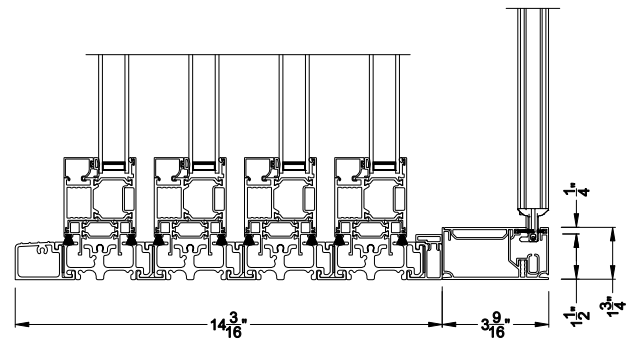

VUE COLLECTION MULTI-SLIDE PATIO DOOR (4701)

Vertical Section - with Sill Riser - 4 or Bi-parting 8 Panel Door
Shown with optional Center screen - flush mounted

Note: All dimensions are approximate. Weather Shield reserves the right to change specifications without notice.