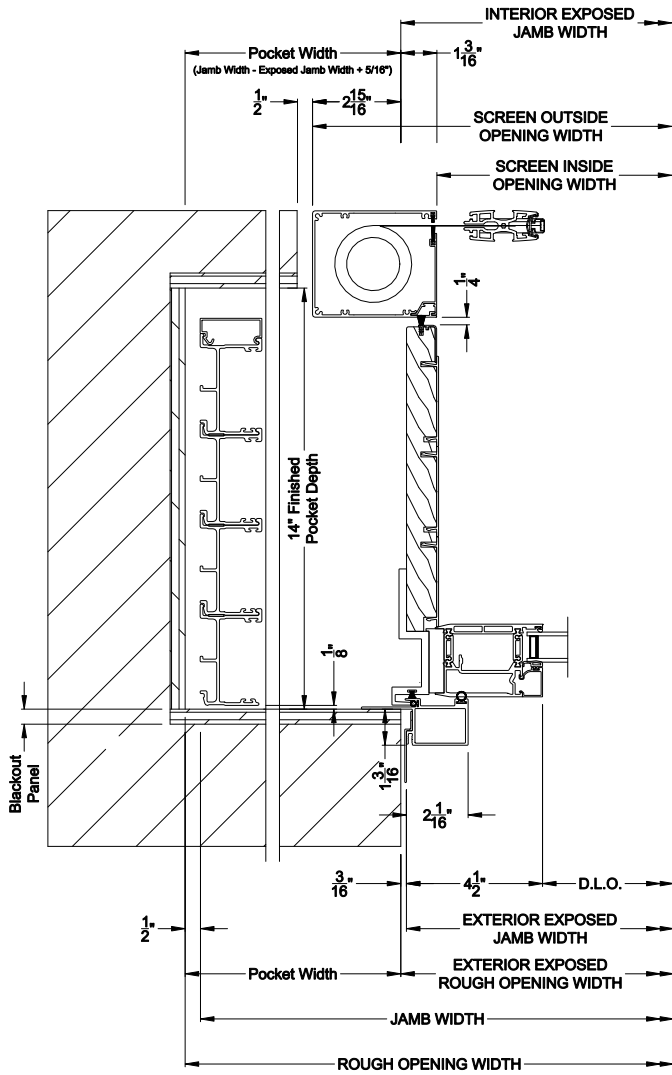

Horizontal Section - 4 Panel Door
Shown with optional Center screen

Square Bead

Beveled Bead

Narrow Bead

Note: All dimensions are approximate. Weather Shield reserves the right to change specifications without notice.

Weather Shield™

VUE Collection

Multi-Slide Doors

CROSS SECTION DETAILS

VUE COLLECTION MULTI-SLIDE PATIO DOOR (4701)
Horizontal Section - Bi-parting stiles

VUE COLLECTION MULTI-SLIDE PATIO DOOR (4701)
Horizontal Pocket Section - 4 or Bi-parting 8 Panel Door
Shown with optional Center screen - flush mounted

Note: All dimensions are approximate. Weather Shield reserves the right to change specifications without notice.