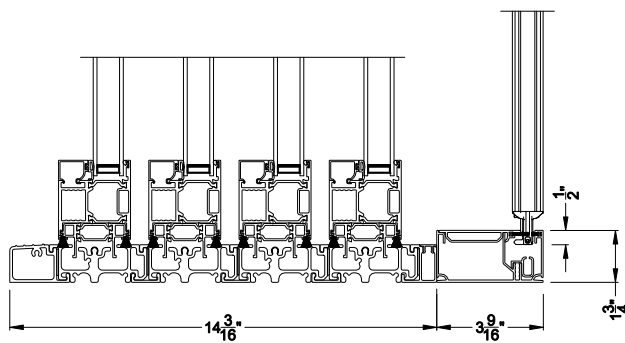

Weather Shield™

VUE Collection

Multi-Slide Doors

CROSS SECTION DETAILS

VUE COLLECTION MULTI-SLIDE PATIO DOOR (4701)

Vertical Section - Standard Sill - 4 or Bi-parting 8 Panel Door
Shown with optional Center screen - recess mounted

VUE COLLECTION MULTI-SLIDE PATIO DOOR (4701)

Vertical Section - with Sill Riser - 4 or Bi-parting 8 Panel Door
Shown with optional Center screen - recess mounted

VUE COLLECTION MULTI-SLIDE PATIO DOOR (4701)

Horizontal Section - 4 Panel Door
Shown with optional Center screen

Square Bead

Beveled Bead

Narrow Bead

Note: All dimensions are approximate. Weather Shield reserves the right to change specifications without notice.