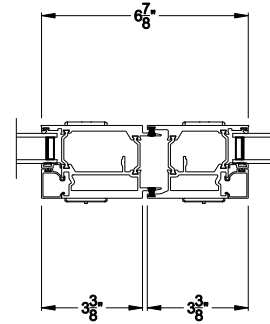

Narrow Bead

Weather Shield™

VUE Collection

Multi-Slide Doors

CROSS SECTION DETAILS

VUE COLLECTION MULTI-SLIDE PATIO DOOR (4701)
Horizontal Section - Bi-parting stiles

VUE COLLECTION MULTI-SLIDE PATIO DOOR (4701)
Horizontal Pocket Section - 4 or Bi-parting 8 Panel Door
Shown with optional Center screen - flush mounted

Note: All dimensions are approximate. Weather Shield reserves the right to change specifications without notice.