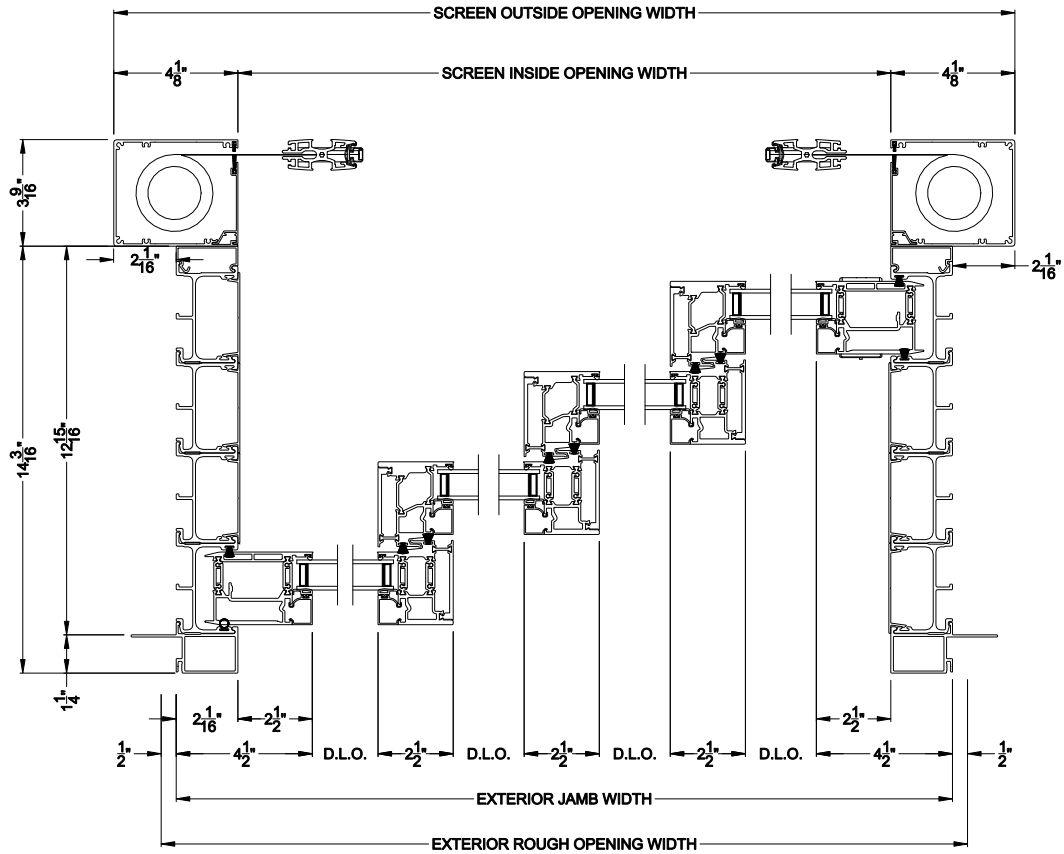

Weather Shield™

VUE Collection

Multi-Slide Doors

CROSS SECTION DETAILS

VUE COLLECTION MULTI-SLIDE PATIO DOOR (4701)

Horizontal Section - 4 Panel Door
Shown with optional Center screen

Note: All dimensions are approximate. Weather Shield reserves the right to change specifications without notice.