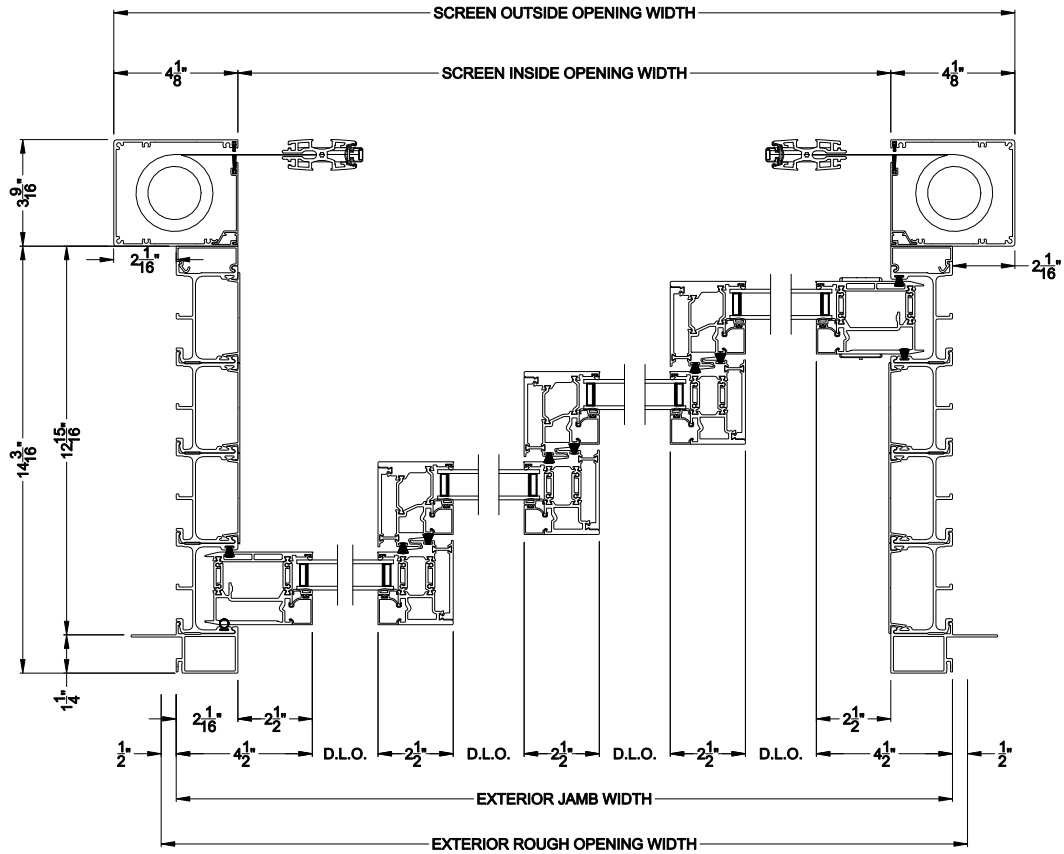

Vertical Section - Standard Sill - 4 or Bi-parting 8 Panel Door
Shown with optional Center screen - flush mounted

VUE COLLECTION MULTI-SLIDE PATIO DOOR (4701)

Vertical Section - with Sill Riser - 4 or Bi-parting 8 Panel Door
Shown with optional Center screen - flush mounted

Note: All dimensions are approximate. Weather Shield reserves the right to change specifications without notice.

Weather Shield™

VUE Collection

Multi-Slide Doors

CROSS SECTION DETAILS

VUE COLLECTION MULTI-SLIDE PATIO DOOR (4701)

Horizontal Section - 4 Panel Door
Shown with optional Center screen

Square Bead

Beveled Bead

Narrow Bead

Note: All dimensions are approximate. Weather Shield reserves the right to change specifications without notice.