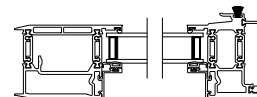

Note: All dimensions are approximate. Weather Shield reserves the right to change specifications without notice.

Weather Shield™

VUE Collection

Multi-Slide Doors

CROSS SECTION DETAILS

VUE COLLECTION MULTI-SLIDE PATIO DOOR (4701)

Horizontal Section - 4 Panel Door
Shown with optional Center screen

Square Bead

Beveled Bead

Narrow Bead

Note: All dimensions are approximate. Weather Shield reserves the right to change specifications without notice.