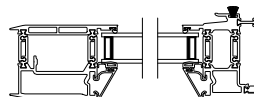

Note: All dimensions are approximate. Weather Shield reserves the right to change specifications without notice.

Weather Shield™

VUE Collection

Multi-Slide Doors

CROSS SECTION DETAILS

VUE COLLECTION MULTI-SLIDE PATIO DOOR (4701)

Horizontal Section - 4 Panel Door
Shown with optional Center screen

Square Bead

Beveled Bead

Narrow Bead

Note: All dimensions are approximate. Weather Shield reserves the right to change specifications without notice.