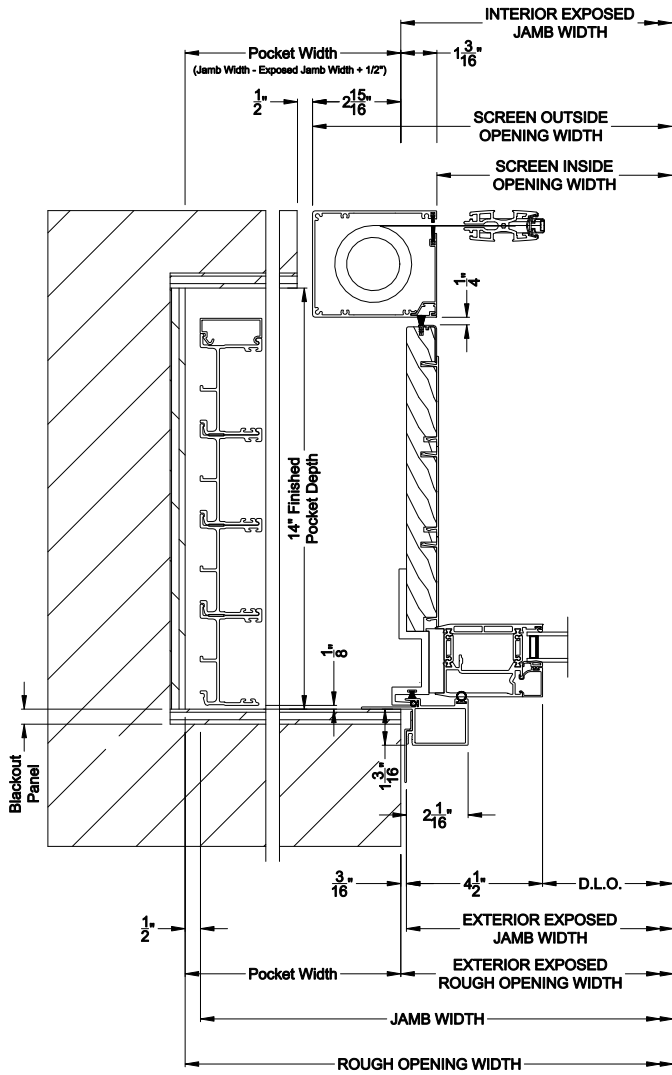

Square Bead

Beveled Bead

Weather Shield™

VUE Collection

Multi-Slide Doors

CROSS SECTION DETAILS

VUE COLLECTION MULTI-SLIDE PATIO DOOR (4701)
Horizontal Section - Bi-parting stiles

VUE COLLECTION MULTI-SLIDE PATIO DOOR (4701)
Horizontal Pocket Section - 4 or Bi-parting 8 Panel Door
Shown with optional Center screen - flush mounted

Note: All dimensions are approximate. Weather Shield reserves the right to change specifications without notice.