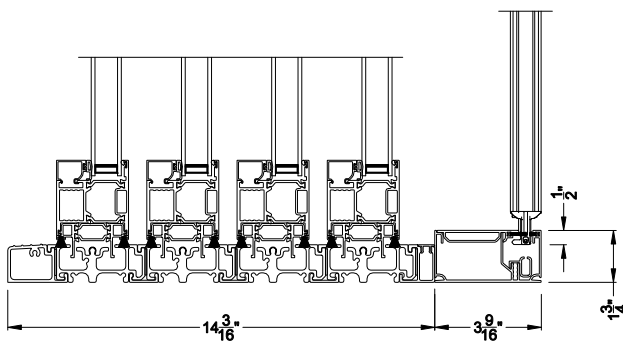

Weather Shield™

VUE Collection

Multi-Slide Doors

CROSS SECTION DETAILS

VUE COLLECTION MULTI-SLIDE PATIO DOOR (4701)

Vertical Section - Standard Sill - 4 or Bi-parting 8 Panel Door
Shown with optional Center screen - recess mounted

VUE COLLECTION MULTI-SLIDE PATIO DOOR (4701)

Vertical Section - with Sill Riser - 4 or Bi-parting 8 Panel Door
Shown with optional Center screen - recess mounted

VUE COLLECTION MULTI-SLIDE PATIO DOOR (4701)

Horizontal Section - 4 Panel Door
Shown with optional Center screen

Square Bead

Beveled Bead

Narrow Bead

Note: All dimensions are approximate. Weather Shield reserves the right to change specifications without notice.