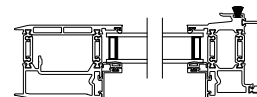

### VUE COLLECTION MULTI-SLIDE PATIO DOOR (4701)

Horizontal Section - 4 Panel Door  
Shown with optional Center screen

Square Bead

Beveled Bead

Narrow Bead

Note: All dimensions are approximate. Weather Shield reserves the right to change specifications without notice.