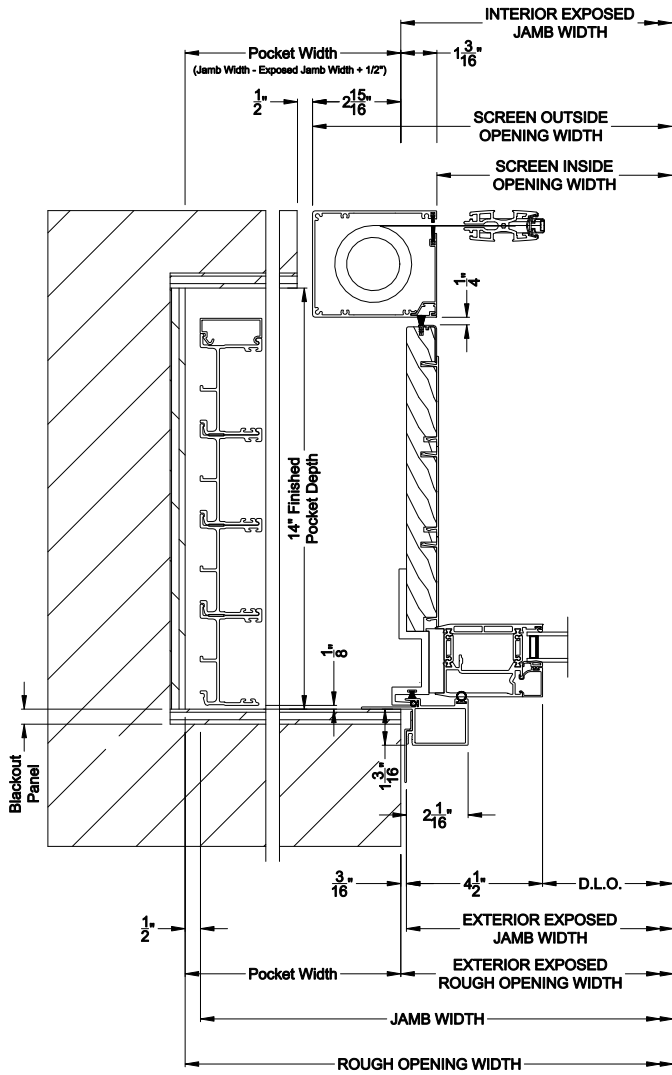

Horizontal Section - 4 Panel Door
Shown with optional Center screen

Square Bead

Beveled Bead

Narrow Bead

Note: All dimensions are approximate. Weather Shield reserves the right to change specifications without notice.

Weather Shield™

VUE Collection

Multi-Slide Doors

CROSS SECTION DETAILS

VUE COLLECTION MULTI-SLIDE PATIO DOOR (4701)
Horizontal Section - Bi-parting stiles

VUE COLLECTION MULTI-SLIDE PATIO DOOR (4701)
Horizontal Pocket Section - 4 or Bi-parting 8 Panel Door
Shown with optional Center screen - flush mounted

Note: All dimensions are approximate. Weather Shield reserves the right to change specifications without notice.