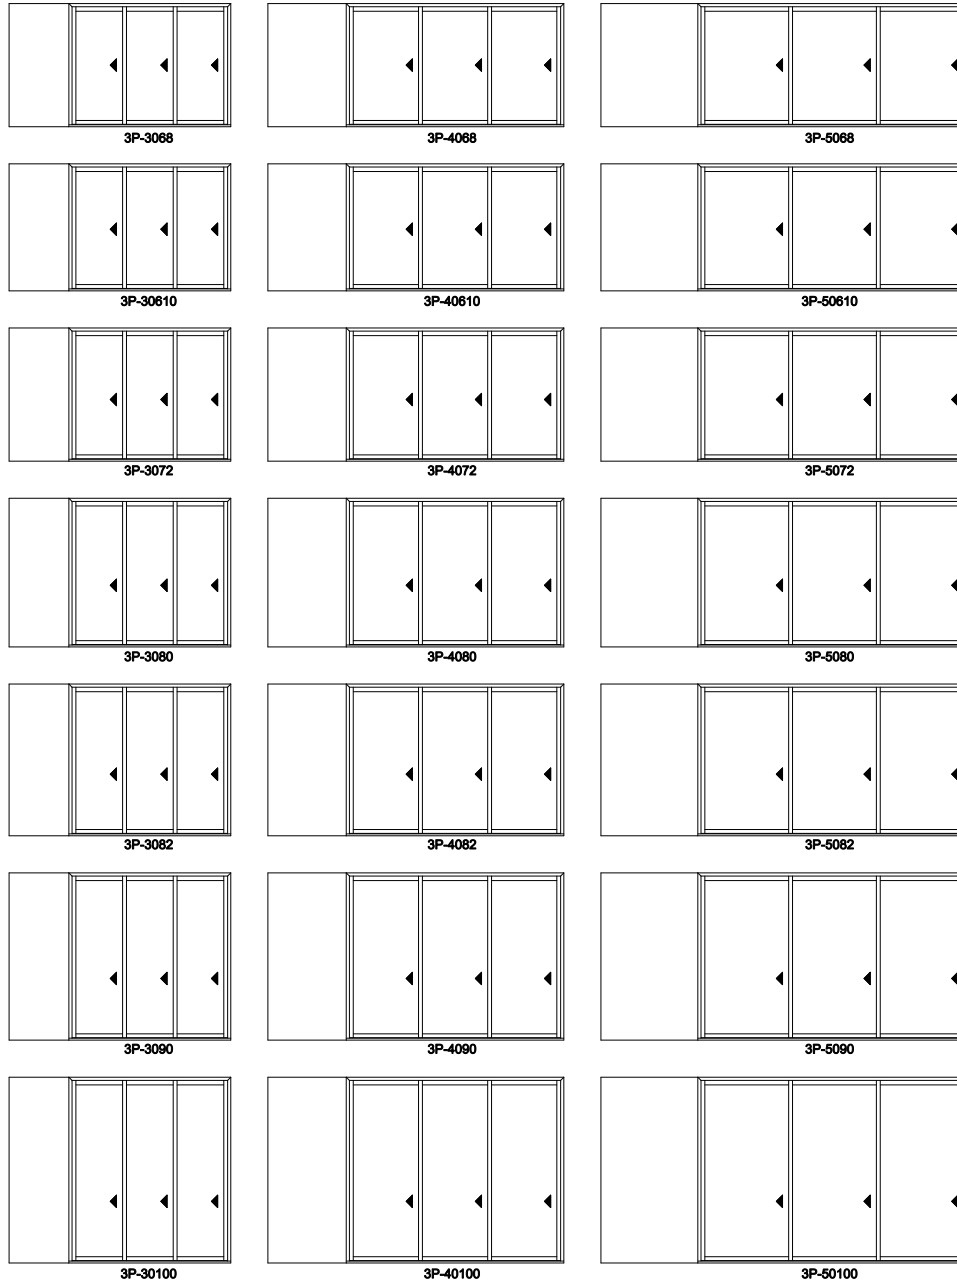

Multi-Slide Doors - 2-1/4" Panel (4701) 3 Panel Pocket

Exposed Jamb Width	8'-8 23/32"	11'-8 23/32"	14'-8 23/32"
Exposed RO Width	8'-9 13/32"	11'-9 13/32"	14'-9 13/32"
Pocket Width	3'-3"	4'-3"	5'-3"
Jamb Dimension	11'-11 3/8"	15'-11 3/8"	19'-11 3/8"
Rough Opening	12'-0 3/8"	16'-0 3/8"	20'-0 3/8"
Soft Metric R.O. (mm)	3667	4886	6106
Glass Size	31 1/4"	43 1/4"	55 1/4"

Pocket Depth - 11"

Note: for motorized doors add 20" to rough opening

6'-7 21/32"	6'-8 5/32"	2036	71 9/16"
6'-10 5/32"	6'-10 21/32"	2099	74 1/16"
7'-2 5/32"	7'-2 21/32"	2201	76 1/16"
8'-0 5/32"	8'-0 21/32"	2455	88 1/16"
8'-2 5/32"	8'-2 21/32"	2506	90 1/16"
9'-0 5/32"	9'-0 21/32"	2760	100 1/16"
10'-0 5/32"	10'-0 21/32"	3065	112 1/16"

3L shown; 3R available