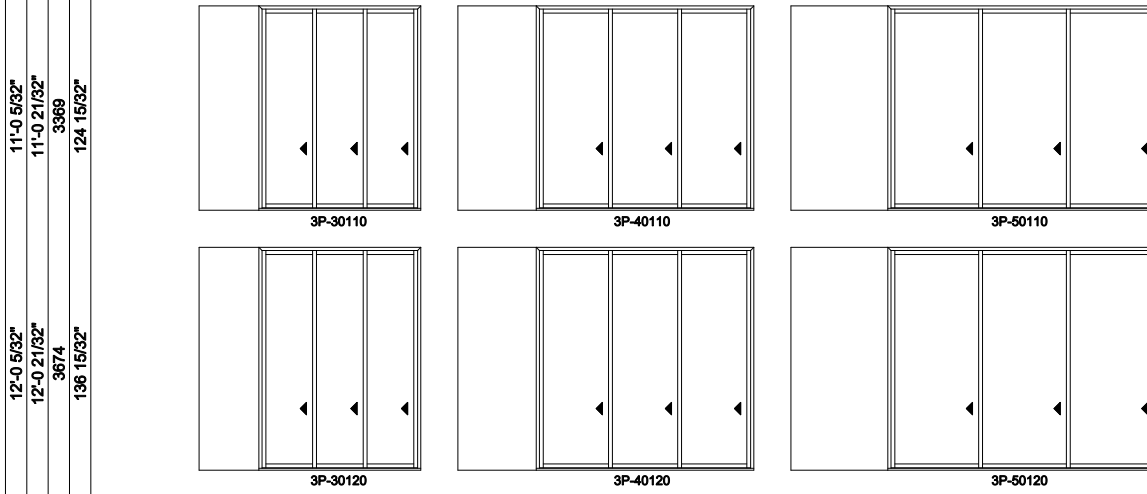

Multi-Slide Doors - 2-1/4" Panel (4701) 3 Panel Pocket

Exposed Jamb Dimension	8'-8 23/32"	11'-8 23/32"	14'-8 23/32"
Jamb Dimension	11'-11 3/8"	15'-11 3/8"	19'-11 3/8"
Rough Opening	12'-0 3/8"	16'-0 3/8"	20'-0 3/8"
Soft Metric R.O. (mm)	3667	4886	6106
Glass Size	31 1/4"	43 1/4"	55 1/4"

Note: for motorized doors add 10" to rough opening