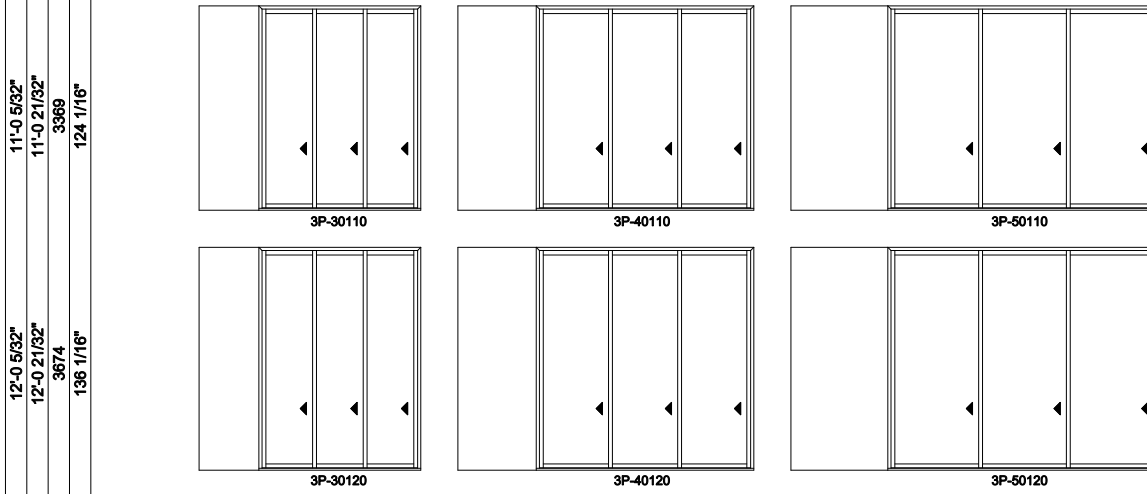

Multi-Slide Doors - 2-1/4" Panel (4701) 3 Panel Pocket

Exposed Jamb Dimension	8'-8 23/32"	11'-8 23/32"	14'-8 23/32"
Jamb Dimension	11'-11 3/8"	15'-11 3/8"	19'-11 3/8"
Rough Opening	12'-0 3/8"	16'-0 3/8"	20'-0 3/8"
Soft Metric R.O. (mm)	3667	4886	6106
Glass Size	31 1/4"	43 1/4"	55 1/4"

Note: for motorized doors add 20" to rough opening