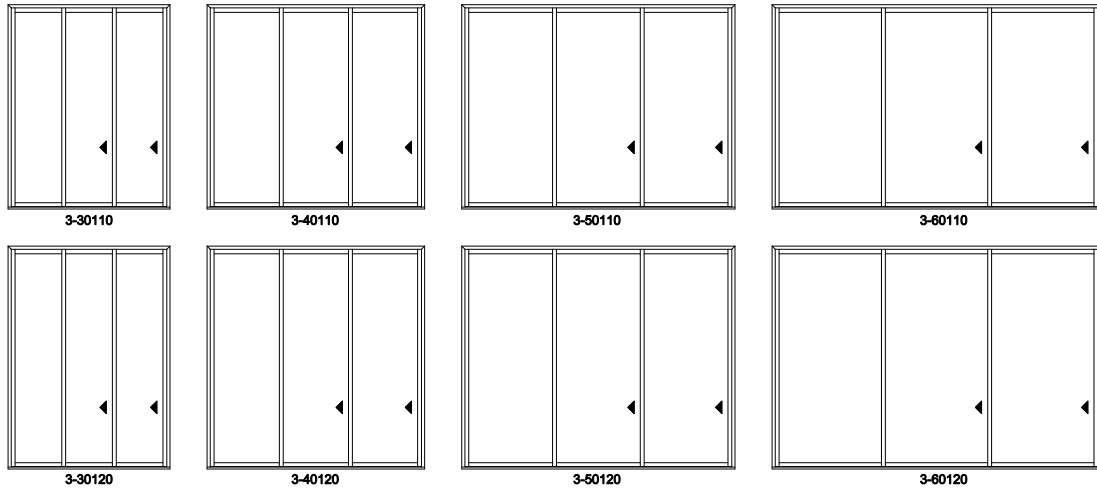

Multi-Slide Doors - 2-1/4" Panel (4701) 3 Panel

Jamb Dimension	8'-8 11/16"	11'-8 11/16"	14'-8 11/16"
Rough Opening	8'-9 11/16"	11'-9 11/16"	14'-9 11/16"
Soft Metric R.O. (mm)	2684	3599	4513
Glass Size	31 1/4"	43 1/4"	55 1/4"

17'-8 11/16"
17'-9 11/16"
5428
67 1/4"

Note: for motorized doors add 20" to rough opening

11'-0 5/32"	3369
11'-0 21/32"	124 1/16"
12'-0 5/32"	3674
12'-0 21/32"	136 1/16"

3L shown; 3R available