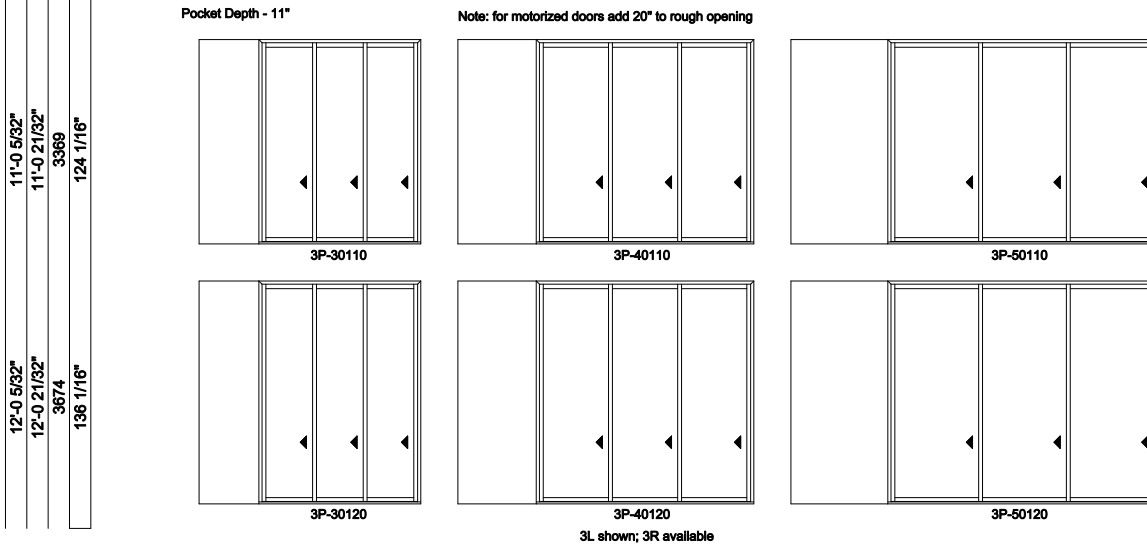

### Multi-Slide Doors - 2-1/4" Panel (4701) 3 Panel Pocket

Exposed Jamb Width	8'-8 23/32"	11'-8 23/32"	14'-8 23/32"
Exposed RO Width	8'-9 13/32"	11'-9 13/32"	14'-9 13/32"
Pocket Width	3'-3"	4'-3"	5'-3"
Jamb Dimension	11'-11 3/8"	15'-11 3/8"	19'-11 3/8"
Rough Opening	12'-0 3/8"	16'-0 3/8"	20'-0 3/8"
Soft Metric R.O. (mm)	3667	4886	6106
Glass Size	31 1/4"	43 1/4"	55 1/4"

### Multi-Slide Doors - 2-1/4" Panel (4701) 3 Panel Pocket

Exposed Jamb Width	17'-8 23/32"
Exposed RO Width	17'-9 13/32"
Pocket Width	6'-3"
Jamb Dimension	23'-11 3/8"
Rough Opening	24'-0 3/8"
Soft Metric R.O. (mm)	7325
Glass Size	67 1/4"