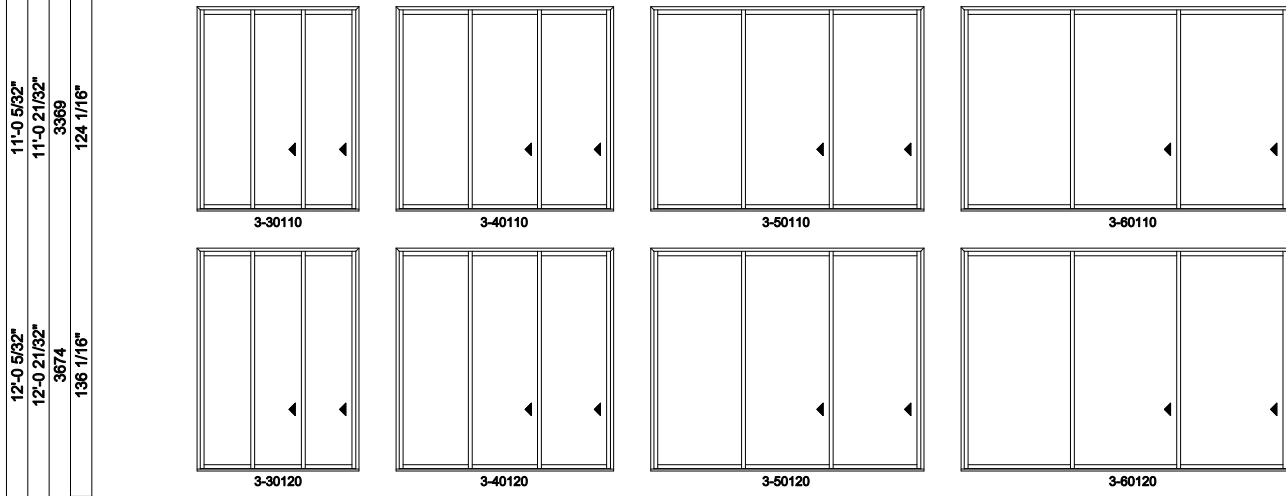

Multi-Slide Doors - 2-1/4" Panel (4701) 3 Panel

Jamb Dimension	8'-8 11/16"	11'-8 11/16"	14'-8 11/16"
Rough Opening	8'-9 11/16"	11'-9 11/16"	14'-9 11/16"
Soft Metric R.O. (mm)	2684	3599	4513
Glass Size	31 1/4"	43 1/4"	55 1/4"

17'-8 11/16"
17'-9 11/16"
5428
67 1/4"

Note: for motorized doors add 20" to rough opening

3L shown; 3R available