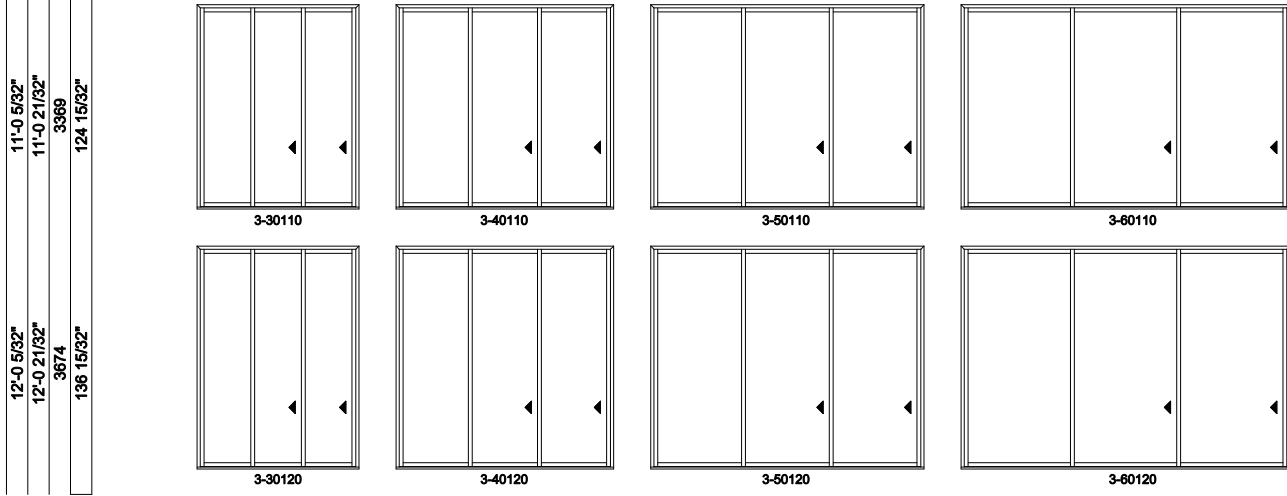

Multi-Slide Doors - 2-1/4" Panel (4701) 3 Panel

Jamb Dimension	8'-8 11/16"	11'-8 11/16"	14'-8 11/16"	
Rough Opening	8'-9 11/16"	11'-9 11/16"	14'-9 11/16"	17'-8 11/16"
Soft Metric R.O. (mm)	2684	3599	4513	5428
Glass Size	31 1/4"	43 1/4"	55 1/4"	67 1/4"

Note: for motorized doors add 10" to rough opening

6'-7 21/32"	6'-8 5/32"	2036	71 31/32"				
6'-10 5/32"	6'-10 21/32"	2099	74 15/32"				
7'-2 5/32"	7'-2 21/32"	2201	78 15/32"				
8'-0 5/32"	8'-0 21/32"	2455	88 15/32"				
8'-2 5/32"	8'-2 21/32"	2506	90 15/32"				
9'-0 5/32"	9'-0 21/32"	2760	100 15/32"				
10'-0 5/32"	10'-0 21/32"	3065	112 15/32"				

3L shown; 3R available

Multi-Slide Doors - 2-1/4" Panel (4701) 3 Panel

Jamb Dimension	8'-8 11/16"	11'-8 11/16"	14'-8 11/16"
Rough Opening	8'-9 11/16"	11'-9 11/16"	14'-9 11/16"
Soft Metric R.O. (mm)	2684	3599	4513
Glass Size	31 1/4"	43 1/4"	55 1/4"

17'-8 11/16"
17'-9 11/16"
5428
67 1/4"

Note: for motorized doors add 10" to rough opening

3L shown; 3R available

Multi-Slide Doors - 2-1/4" Panel (4701) 3 Panel Pocket

Exposed Jamb Dimension	8'-8 23/32"	11'-8 23/32"	14'-8 23/32"
Jamb Dimension	11'-11 3/8"	15'-11 3/8"	19'-11 3/8"
Rough Opening	12'-0 3/8"	16'-0 3/8"	20'-0 3/8"
Soft Metric R.O. (mm)	3667	4886	6106
Glass Size	31 1/4"	43 1/4"	55 1/4"