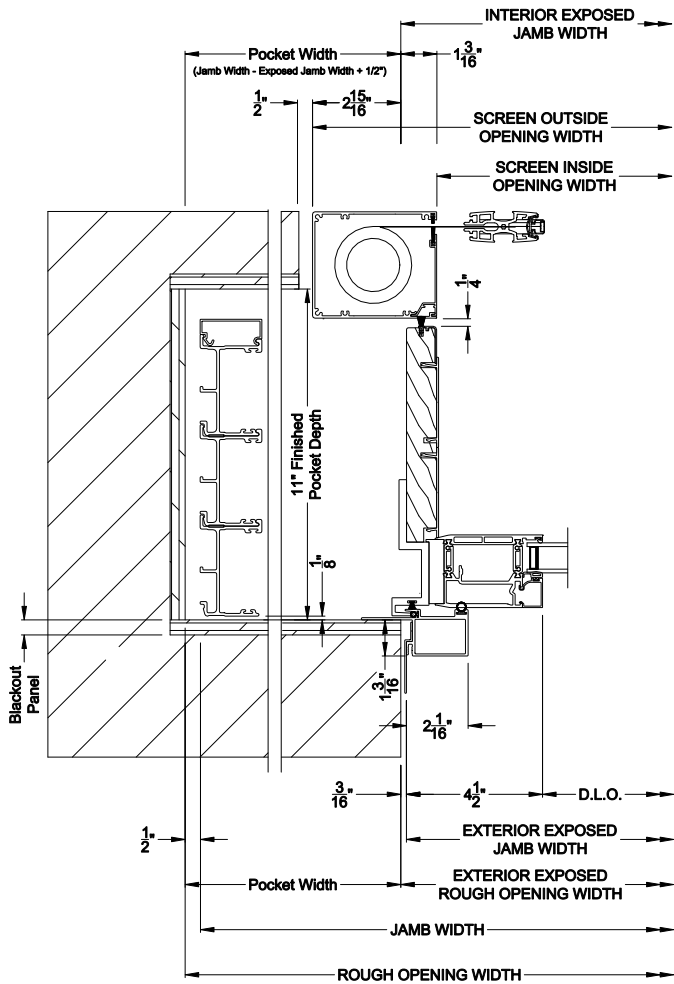

Square Bead

Beveled Bead

Narrow Bead

Note: All dimensions are approximate. Weather Shield reserves the right to change specifications without notice.

Weather Shield™

VUE Collection

Multi-Slide Doors

CROSS SECTION DETAILS

VUE COLLECTION MULTI-SLIDE PATIO DOOR (4701)
Horizontal Section - Bi-parting stiles

VUE COLLECTION MULTI-SLIDE PATIO DOOR (4701)

Horizontal Section - 3 Panel or Bi-parting 6 Panel Door
Shown with optional Center screen

Note: All dimensions are approximate. Weather Shield reserves the right to change specifications without notice.