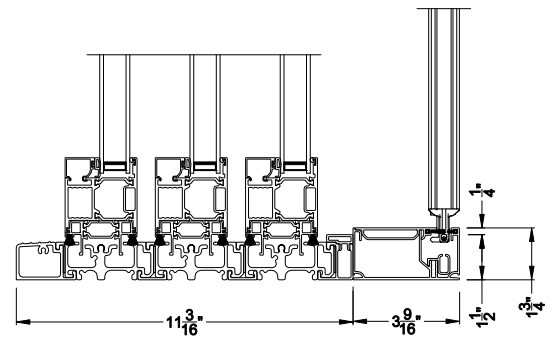

VUE COLLECTION MULTI-SLIDE PATIO DOOR (4701)

Vertical Section - with Sill Riser - 3 or Bi-parting 6 Panel Door
Shown with optional Center screen - flush mounted

Note: All dimensions are approximate. Weather Shield reserves the right to change specifications without notice.