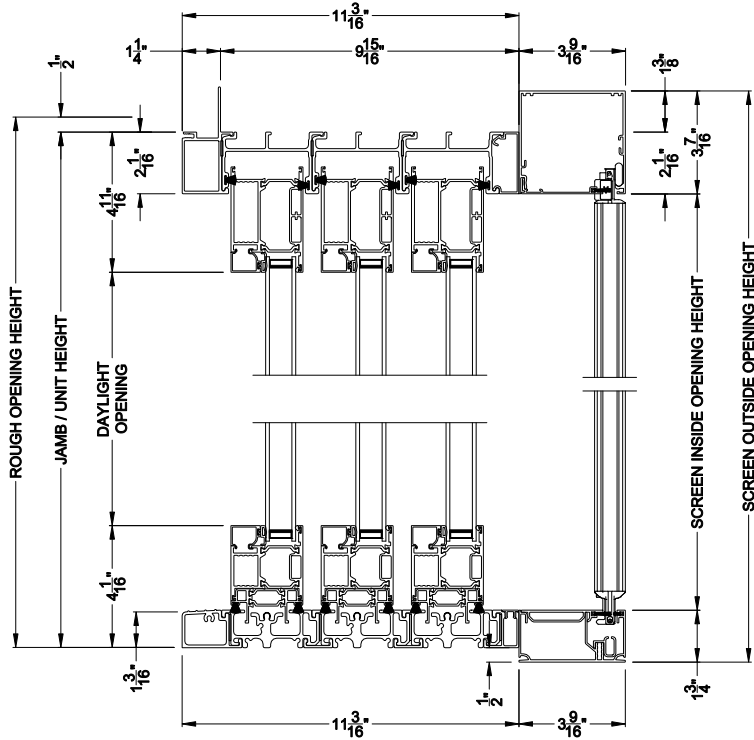

Weather Shield™

VUE Collection

Multi-Slide Doors

CROSS SECTION DETAILS

VUE COLLECTION MULTI-SLIDE PATIO DOOR (4701)

Vertical Section - Standard Sill - 3 or Bi-parting 6 Panel Door
Shown with optional Center screen - recess mounted

VUE COLLECTION MULTI-SLIDE PATIO DOOR (4701)

Vertical Section - with Sill Riser - 3 or Bi-parting 6 Panel Door
Shown with optional Center screen - recess mounted

VUE COLLECTION MULTI-SLIDE PATIO DOOR (4701)

Vertical Section - Standard Sill - 3 or Bi-parting 6 Panel Door
Shown with optional Center screen - flush mounted

VUE COLLECTION MULTI-SLIDE PATIO DOOR (4701)

Vertical Section - with Sill Riser - 3 or Bi-parting 6 Panel Door
Shown with optional Center screen - flush mounted

Square Bead

Beveled Bead

Narrow Bead

Note: All dimensions are approximate. Weather Shield reserves the right to change specifications without notice.

Weather Shield™

VUE Collection

Multi-Slide Doors

CROSS SECTION DETAILS