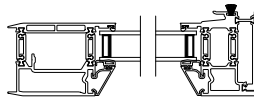

Note: All dimensions are approximate. Weather Shield reserves the right to change specifications without notice.

VUE COLLECTION MULTI-SLIDE PATIO DOOR (4701)

Horizontal Section - 3 Panel Door
 Shown with optional Center screen

Square Bead

Beveled Bead

Narrow Bead

Note: All dimensions are approximate. Weather Shield reserves the right to change specifications without notice.

Weather Shield™

VUE Collection

Multi-Slide Doors

CROSS SECTION DETAILS