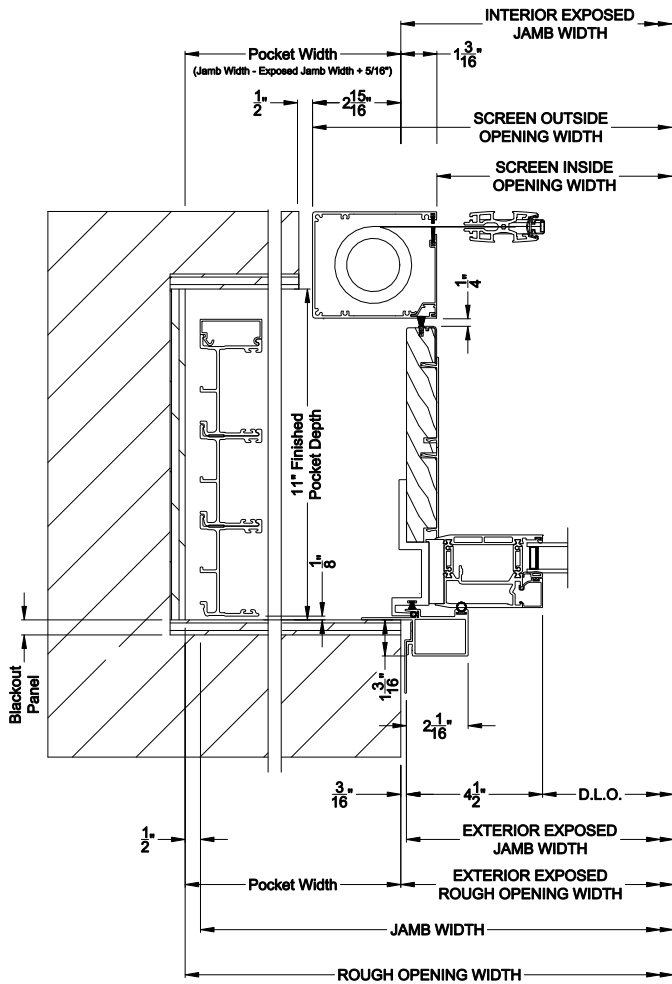

Square Bead

Beveled Bead

Narrow Bead

Note: All dimensions are approximate. Weather Shield reserves the right to change specifications without notice.

Weather Shield™

VUE Collection

Multi-Slide Doors

CROSS SECTION DETAILS

VUE COLLECTION MULTI-SLIDE PATIO DOOR (4701)
Horizontal Section - Bi-parting stiles

VUE COLLECTION MULTI-SLIDE PATIO DOOR (4701)
Horizontal Section - 3 Panel or Bi-parting 6 Panel Door
Shown with optional Center screen

Note: All dimensions are approximate. Weather Shield reserves the right to change specifications without notice.