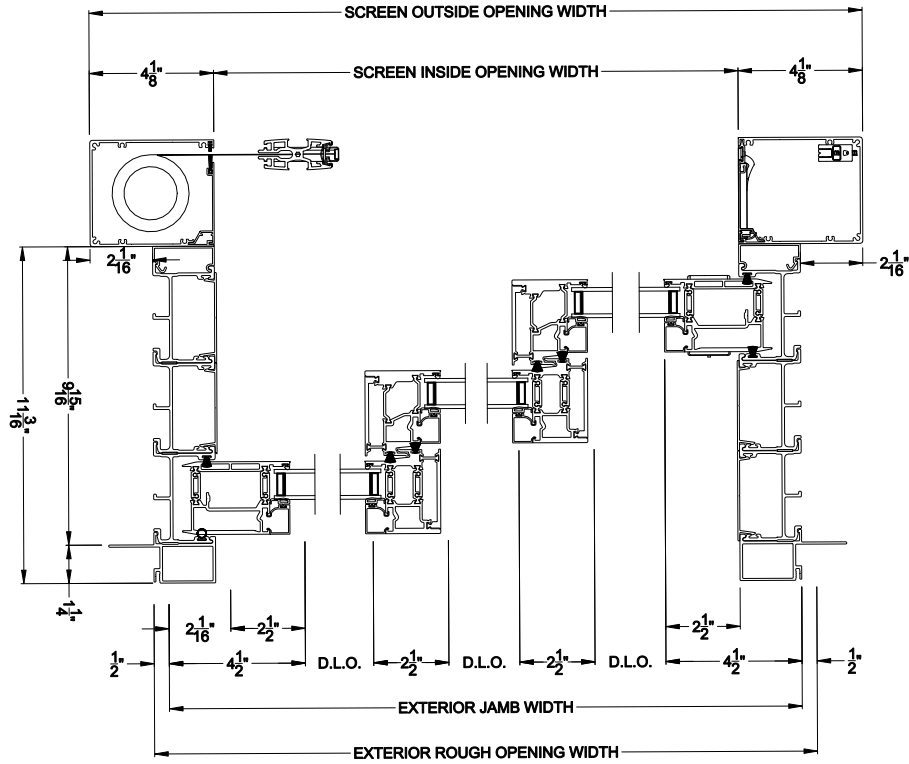

Weather Shield™

VUE Collection

Multi-Slide Doors

CROSS SECTION DETAILS

VUE COLLECTION MULTI-SLIDE PATIO DOOR (4701)

Vertical Section - Standard Sill - 3 or Bi-parting 6 Panel Door
Shown with optional Center screen - recess mounted

VUE COLLECTION MULTI-SLIDE PATIO DOOR (4701)

Vertical Section - with Sill Riser - 3 or Bi-parting 6 Panel Door
Shown with optional Center screen - recess mounted

VUE COLLECTION MULTI-SLIDE PATIO DOOR (4701)

Vertical Section - Standard Sill - 3 or Bi-parting 6 Panel Door
Shown with optional Center screen - flush mounted

VUE COLLECTION MULTI-SLIDE PATIO DOOR (4701)

Vertical Section - with Sill Riser - 3 or Bi-parting 6 Panel Door
Shown with optional Center screen - flush mounted

Note: All dimensions are approximate. Weather Shield reserves the right to change specifications without notice.

VUE COLLECTION MULTI-SLIDE PATIO DOOR (4701)

Horizontal Section - 3 Panel Door
 Shown with optional Center screen