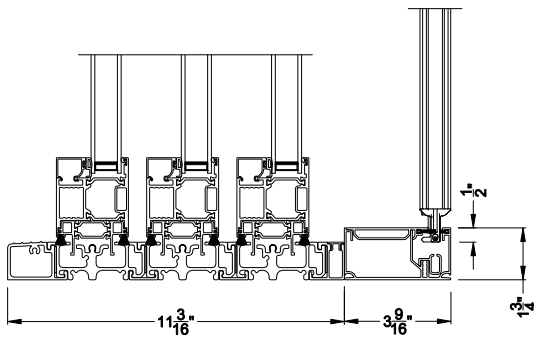

Weather Shield™

VUE Collection

Multi-Slide Doors

CROSS SECTION DETAILS

VUE COLLECTION MULTI-SLIDE PATIO DOOR (4701)

Vertical Section - Standard Sill - 3 or Bi-parting 6 Panel Door
Shown with optional Center screen - recess mounted

VUE COLLECTION MULTI-SLIDE PATIO DOOR (4701)

Vertical Section - with Sill Riser - 3 or Bi-parting 6 Panel Door
Shown with optional Center screen - recess mounted

VUE COLLECTION MULTI-SLIDE PATIO DOOR (4701)

Square Bead

Beveled Bead

Narrow Bead

Note: All dimensions are approximate. Weather Shield reserves the right to change specifications without notice.

Weather Shield™

VUE Collection

Multi-Slide Doors

CROSS SECTION DETAILS