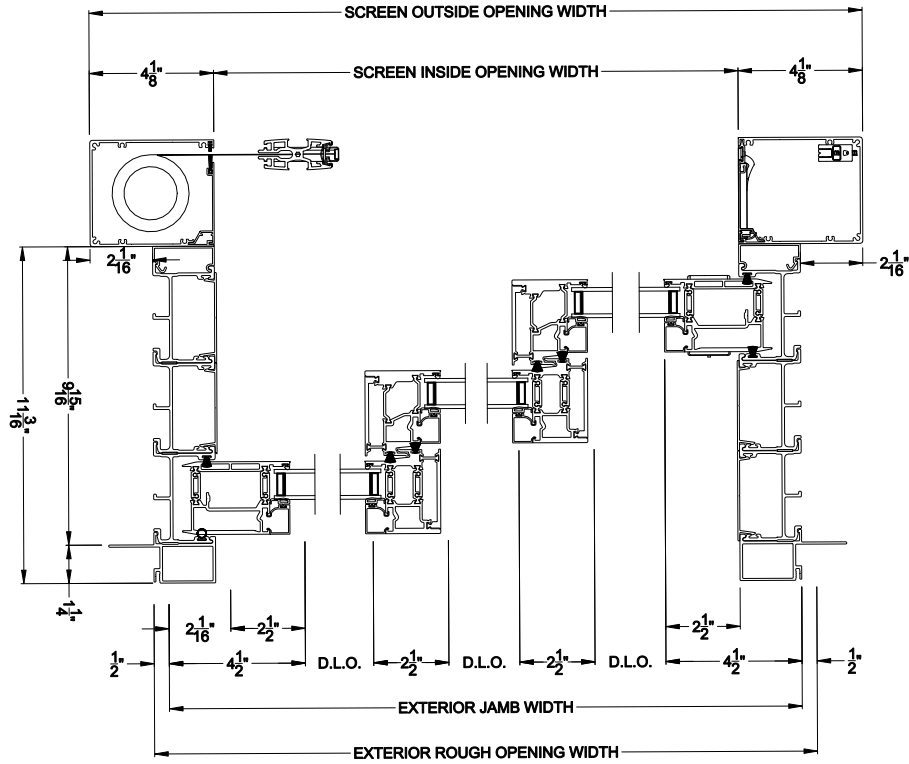

Weather Shield™

VUE Collection

Multi-Slide Doors

CROSS SECTION DETAILS

VUE COLLECTION MULTI-SLIDE PATIO DOOR (4701)

Vertical Section - Standard Sill - 3 or Bi-parting 6 Panel Door
Shown with optional Center screen - recess mounted

Square Bead Beveled Bead Narrow Bead

VUE COLLECTION MULTI-SLIDE PATIO DOOR (4701)

Vertical Section - with Sill Riser - 3 or Bi-parting 6 Panel Door
Shown with optional Center screen - recess mounted

VUE COLLECTION MULTI-SLIDE PATIO DOOR (4701)

Vertical Section - Standard Sill - 3 or Bi-parting 6 Panel Door
Shown with optional Center screen - flush mounted

VUE COLLECTION MULTI-SLIDE PATIO DOOR (4701)

Vertical Section - with Sill Riser - 3 or Bi-parting 6 Panel Door
Shown with optional Center screen - flush mounted

Note: All dimensions are approximate. Weather Shield reserves the right to change specifications without notice.

VUE COLLECTION MULTI-SLIDE PATIO DOOR (4701)

Horizontal Section - 3 Panel Door
 Shown with optional Center screen