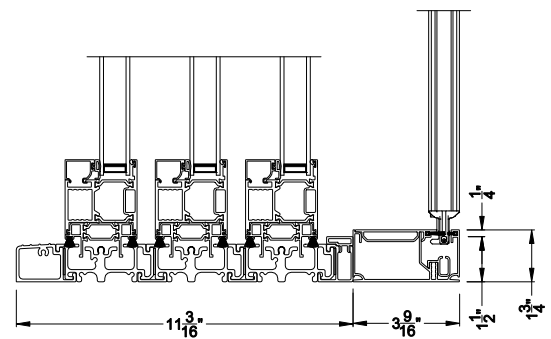

VUE COLLECTION MULTI-SLIDE PATIO DOOR (4701)

Vertical Section - with Sill Riser - 3 or Bi-parting 6 Panel Door
Shown with optional Center screen - flush mounted

Note: All dimensions are approximate. Weather Shield reserves the right to change specifications without notice.