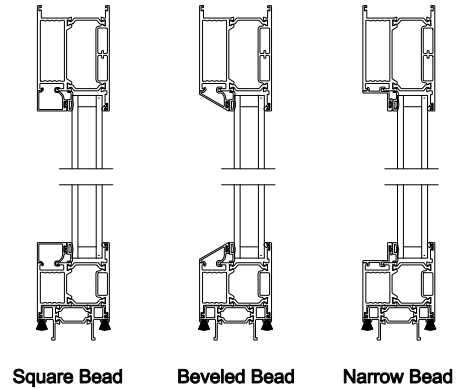

Weather Shield™

VUE Collection

Multi-Slide Doors

CROSS SECTION DETAILS

VUE COLLECTION MULTI-SLIDE PATIO DOOR (4701)

Vertical Section - Standard Sill - 3 or Bi-parting 6 Panel Door
Shown with optional Center screen - recess mounted

Square Bead Beveled Bead Narrow Bead

VUE COLLECTION MULTI-SLIDE PATIO DOOR (4701)

Vertical Section - with Sill Riser - 3 or Bi-parting 6 Panel Door
Shown with optional Center screen - recess mounted

VUE COLLECTION MULTI-SLIDE PATIO DOOR (4701)

Vertical Section - Standard Sill - 3 or Bi-parting 6 Panel Door
Shown with optional Center screen - flush mounted

VUE COLLECTION MULTI-SLIDE PATIO DOOR (4701)

Vertical Section - with Sill Riser - 3 or Bi-parting 6 Panel Door
Shown with optional Center screen - flush mounted