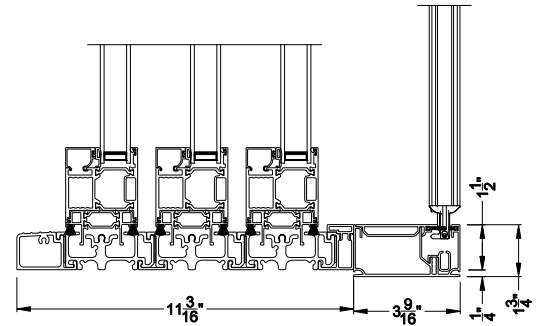

Weather Shield™

VUE Collection

Multi-Slide Doors

CROSS SECTION DETAILS

VUE COLLECTION MULTI-SLIDE PATIO DOOR (4701)

Vertical Section - Standard Sill - 3 or Bi-parting 6 Panel Door
Shown with optional Center screen - recess mounted

VUE COLLECTION MULTI-SLIDE PATIO DOOR (4701)

Vertical Section - with Sill Riser - 3 or Bi-parting 6 Panel Door
Shown with optional Center screen - recess mounted

VUE COLLECTION MULTI-SLIDE PATIO DOOR (4701)

Square Bead

Beveled Bead

Narrow Bead

Note: All dimensions are approximate. Weather Shield reserves the right to change specifications without notice.

Weather Shield™

VUE Collection

Multi-Slide Doors

CROSS SECTION DETAILS