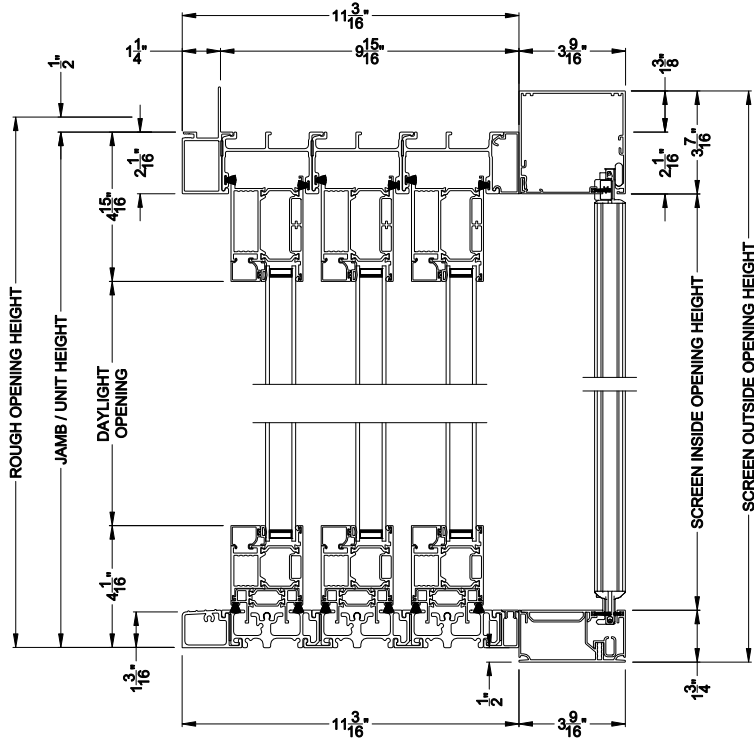

Weather Shield™

VUE Collection

Multi-Slide Doors

CROSS SECTION DETAILS

VUE COLLECTION MULTI-SLIDE PATIO DOOR (4701)

Vertical Section - Standard Sill - 3 or Bi-parting 6 Panel Door
Shown with optional Center screen - recess mounted

VUE COLLECTION MULTI-SLIDE PATIO DOOR (4701)

Vertical Section - with Sill Riser - 3 or Bi-parting 6 Panel Door
Shown with optional Center screen - recess mounted

VUE COLLECTION MULTI-SLIDE PATIO DOOR (4701)

Vertical Section - Standard Sill - 3 or Bi-parting 6 Panel Door
Shown with optional Center screen - flush mounted

VUE COLLECTION MULTI-SLIDE PATIO DOOR (4701)

Vertical Section - with Sill Riser - 3 or Bi-parting 6 Panel Door
Shown with optional Center screen - flush mounted

Square Bead

Beveled Bead

Narrow Bead

Note: All dimensions are approximate. Weather Shield reserves the right to change specifications without notice.

Weather Shield™

VUE Collection

Multi-Slide Doors

CROSS SECTION DETAILS