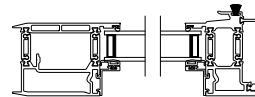

Note: All dimensions are approximate. Weather Shield reserves the right to change specifications without notice.

VUE COLLECTION MULTI-SLIDE PATIO DOOR (4701)

Horizontal Section - 3 Panel Door
 Shown with optional Center screen

Square Bead

Beveled Bead

Narrow Bead

Note: All dimensions are approximate. Weather Shield reserves the right to change specifications without notice.

Weather Shield™

VUE Collection

Multi-Slide Doors

CROSS SECTION DETAILS