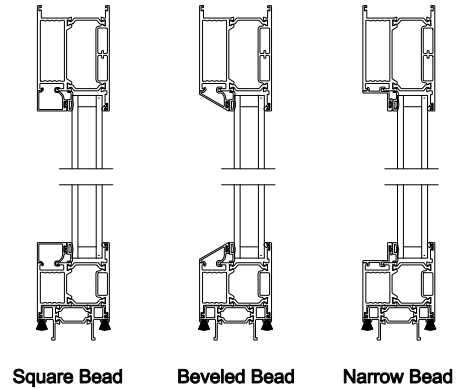

Weather Shield™

VUE Collection

Multi-Slide Doors

CROSS SECTION DETAILS

VUE COLLECTION MULTI-SLIDE PATIO DOOR (4701)

Vertical Section - Standard Sill - 3 or Bi-parting 6 Panel Door
Shown with optional Center screen - recess mounted

VUE COLLECTION MULTI-SLIDE PATIO DOOR (4701)

Vertical Section - with Sill Riser - 3 or Bi-parting 6 Panel Door
Shown with optional Center screen - recess mounted

VUE COLLECTION MULTI-SLIDE PATIO DOOR (4701)

Vertical Section - Standard Sill - 3 or Bi-parting 6 Panel Door
Shown with optional Center screen - flush mounted

VUE COLLECTION MULTI-SLIDE PATIO DOOR (4701)

Vertical Section - with Sill Riser - 3 or Bi-parting 6 Panel Door
Shown with optional Center screen - flush mounted