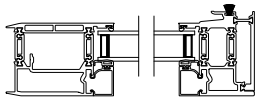

Vertical Section - Standard Sill - 3 or Bi-parting 6 Panel Door
Shown with optional Center screen - flush mounted

VUE COLLECTION MULTI-SLIDE PATIO DOOR (4701)

Vertical Section - with Sill Riser - 3 or Bi-parting 6 Panel Door
Shown with optional Center screen - flush mounted

Note: All dimensions are approximate. Weather Shield reserves the right to change specifications without notice.

VUE COLLECTION MULTI-SLIDE PATIO DOOR (4701)

Horizontal Section - 3 Panel Door
 Shown with optional Center screen

Square Bead

Beveled Bead

Narrow Bead

Note: All dimensions are approximate. Weather Shield reserves the right to change specifications without notice.

Weather Shield™

VUE Collection

Multi-Slide Doors

CROSS SECTION DETAILS