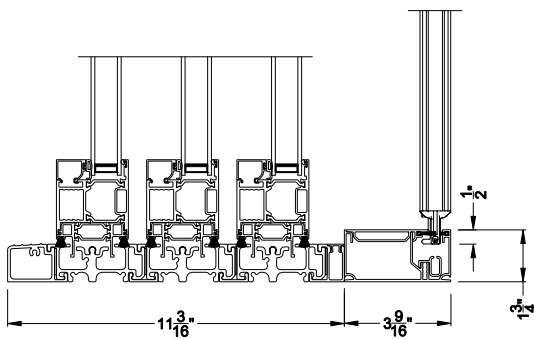

Weather Shield™

VUE Collection

Multi-Slide Doors

CROSS SECTION DETAILS

VUE COLLECTION MULTI-SLIDE PATIO DOOR (4701)

Vertical Section - Standard Sill - 3 or Bi-parting 6 Panel Door
Shown with optional Center screen - recess mounted

Square Bead Beveled Bead Narrow Bead

VUE COLLECTION MULTI-SLIDE PATIO DOOR (4701)

Vertical Section - with Sill Riser - 3 or Bi-parting 6 Panel Door
Shown with optional Center screen - recess mounted

VUE COLLECTION MULTI-SLIDE PATIO DOOR (4701)

Square Bead

Beveled Bead

Narrow Bead

Note: All dimensions are approximate. Weather Shield reserves the right to change specifications without notice.

Weather Shield™

VUE Collection

Multi-Slide Doors

CROSS SECTION DETAILS