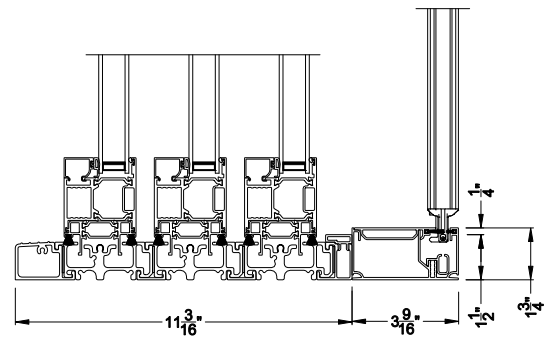

VUE COLLECTION MULTI-SLIDE PATIO DOOR (4701)

Vertical Section - with Sill Riser - 3 or Bi-parting 6 Panel Door
Shown with optional Center screen - flush mounted

Note: All dimensions are approximate. Weather Shield reserves the right to change specifications without notice.