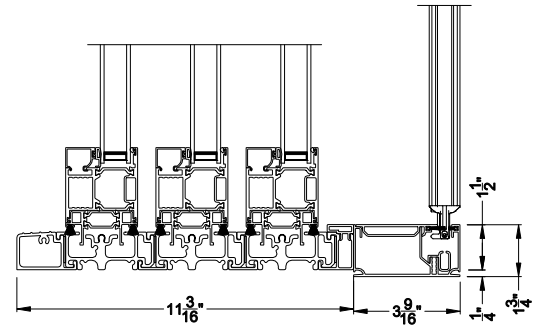

Weather Shield™

VUE Collection

Multi-Slide Doors

CROSS SECTION DETAILS

VUE COLLECTION MULTI-SLIDE PATIO DOOR (4701)

Vertical Section - Standard Sill - 3 or Bi-parting 6 Panel Door
Shown with optional Center screen - recess mounted

VUE COLLECTION MULTI-SLIDE PATIO DOOR (4701)

Vertical Section - with Sill Riser - 3 or Bi-parting 6 Panel Door
Shown with optional Center screen - recess mounted

VUE COLLECTION MULTI-SLIDE PATIO DOOR (4701)

Square Bead

Beveled Bead

Narrow Bead

Note: All dimensions are approximate. Weather Shield reserves the right to change specifications without notice.

Weather Shield™

VUE Collection

Multi-Slide Doors

CROSS SECTION DETAILS