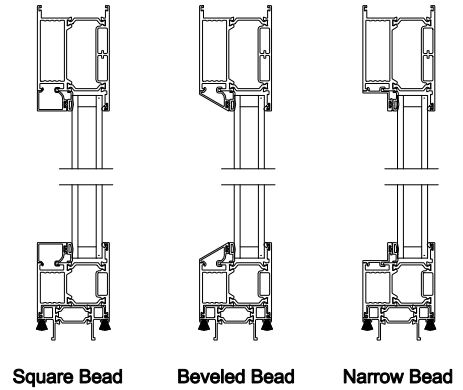

Weather Shield™

VUE Collection

Multi-Slide Doors

CROSS SECTION DETAILS

VUE COLLECTION MULTI-SLIDE PATIO DOOR (4701)

Vertical Section - Standard Sill - 3 or Bi-parting 6 Panel Door
Shown with optional Center screen - recess mounted

VUE COLLECTION MULTI-SLIDE PATIO DOOR (4701)

Vertical Section - with Sill Riser - 3 or Bi-parting 6 Panel Door
Shown with optional Center screen - recess mounted

VUE COLLECTION MULTI-SLIDE PATIO DOOR (4701)