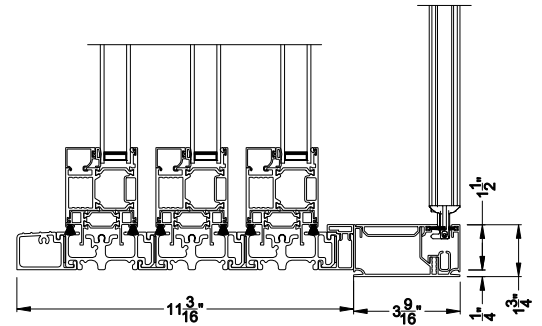

Weather Shield™

VUE Collection

Multi-Slide Doors

CROSS SECTION DETAILS

VUE COLLECTION MULTI-SLIDE PATIO DOOR (4701)

Vertical Section - Standard Sill - 3 or Bi-parting 6 Panel Door
Shown with optional Center screen - recess mounted

Square Bead Beveled Bead Narrow Bead

VUE COLLECTION MULTI-SLIDE PATIO DOOR (4701)

Vertical Section - with Sill Riser - 3 or Bi-parting 6 Panel Door
Shown with optional Center screen - recess mounted

VUE COLLECTION MULTI-SLIDE PATIO DOOR (4701)

Square Bead

Beveled Bead

Narrow Bead

Note: All dimensions are approximate. Weather Shield reserves the right to change specifications without notice.

Weather Shield™

VUE Collection

Multi-Slide Doors

CROSS SECTION DETAILS