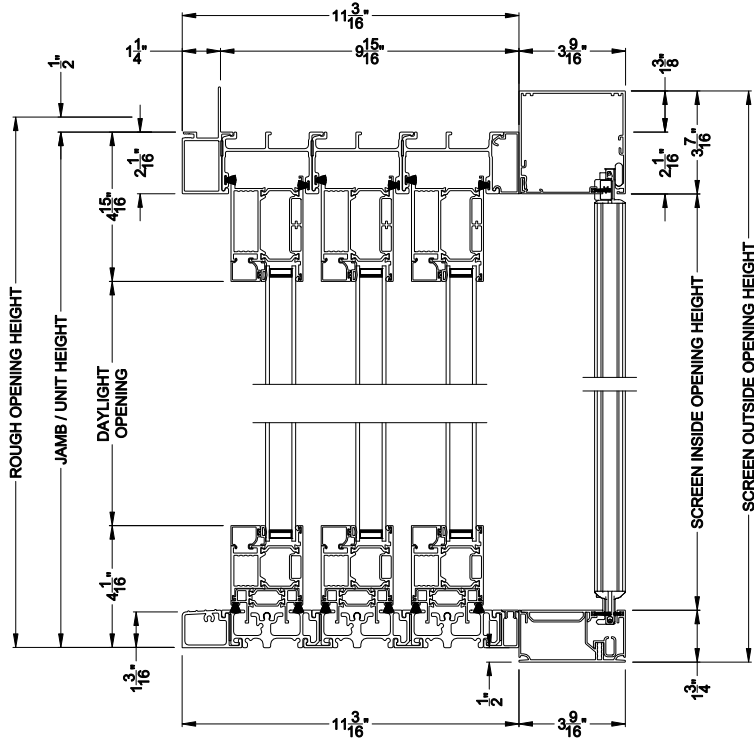

Weather Shield™

VUE Collection

Multi-Slide Doors

CROSS SECTION DETAILS

VUE COLLECTION MULTI-SLIDE PATIO DOOR (4701)

Vertical Section - Standard Sill - 3 or Bi-parting 6 Panel Door
Shown with optional Center screen - recess mounted

Square Bead Beveled Bead Narrow Bead

VUE COLLECTION MULTI-SLIDE PATIO DOOR (4701)

Vertical Section - with Sill Riser - 3 or Bi-parting 6 Panel Door
Shown with optional Center screen - recess mounted

VUE COLLECTION MULTI-SLIDE PATIO DOOR (4701)

Vertical Section - Standard Sill - 3 or Bi-parting 6 Panel Door
Shown with optional Center screen - flush mounted

VUE COLLECTION MULTI-SLIDE PATIO DOOR (4701)

Vertical Section - with Sill Riser - 3 or Bi-parting 6 Panel Door
Shown with optional Center screen - flush mounted

Square Bead

Beveled Bead

Narrow Bead

Note: All dimensions are approximate. Weather Shield reserves the right to change specifications without notice.

Weather Shield™

VUE Collection

Multi-Slide Doors

CROSS SECTION DETAILS