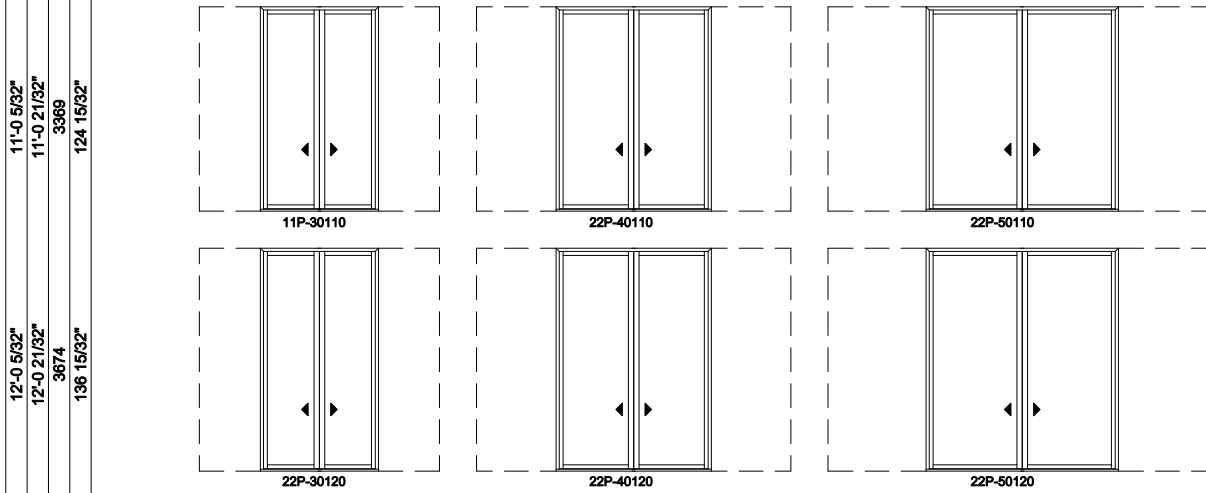

Multi-Slide Doors - 2-1/4" Panel (4701) 1L1R Panel Pocket

Exposed Jamb Dimension	6'-4 3/8"	8'-4 3/8"	10'-4 3/8"
Jamb Dimension	12'-11 9/32"	16'-11 9/32"	20'-11 9/32"
Rough Opening	13'-0 9/32"	17'-0 9/32"	21'-0 9/32"
Soft Metric R.O. (mm)	3970	5189	6408
Glass Size	31 1/4"	43 1/4"	55 1/4"

Note: for motorized doors add 20" to rough opening