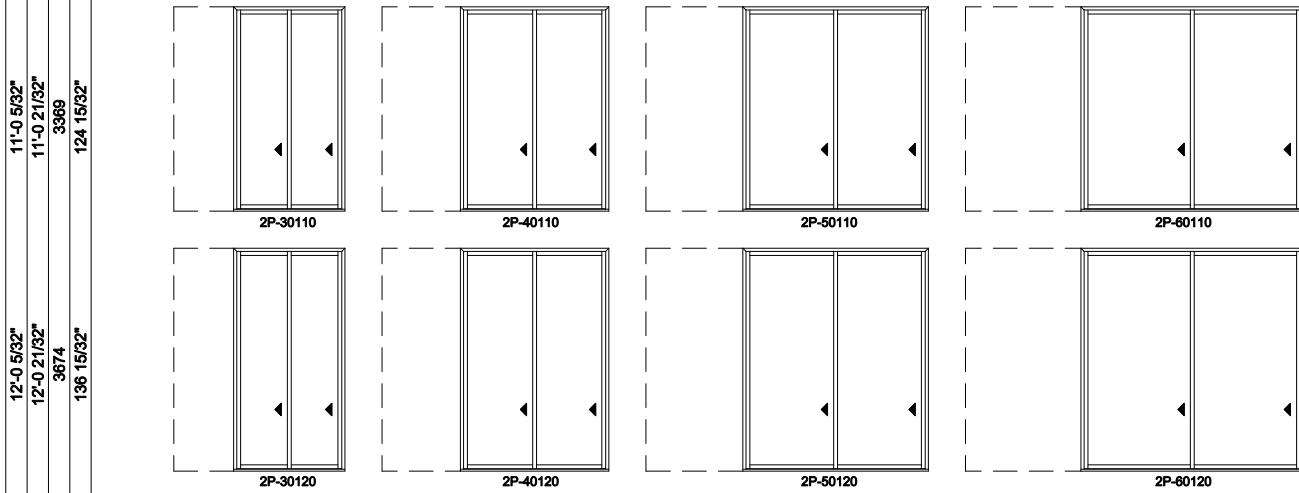

Multi-Slide Doors - 2-1/4" Panel (4701) 2 Panel Pocket

Exposed Jamb Dimension	6'-0"	8'-0"	10'-0"	12'-0"
Jamb Dimension	9'-2 21/32"	12'-2 21/32"	15'-2 21/32"	18'-2 21/32"
Rough Opening	9'-3 21/32"	12'-3 21/32"	15'-3 21/32"	18'-3 21/32"
Soft Metric R.O. (mm)	2836	3750	4665	5579
Glass Size	31 1/4"	43 1/4"	55 1/4"	67 1/4"

Note: for motorized doors add 10" to rough opening

2L shown; 2R available