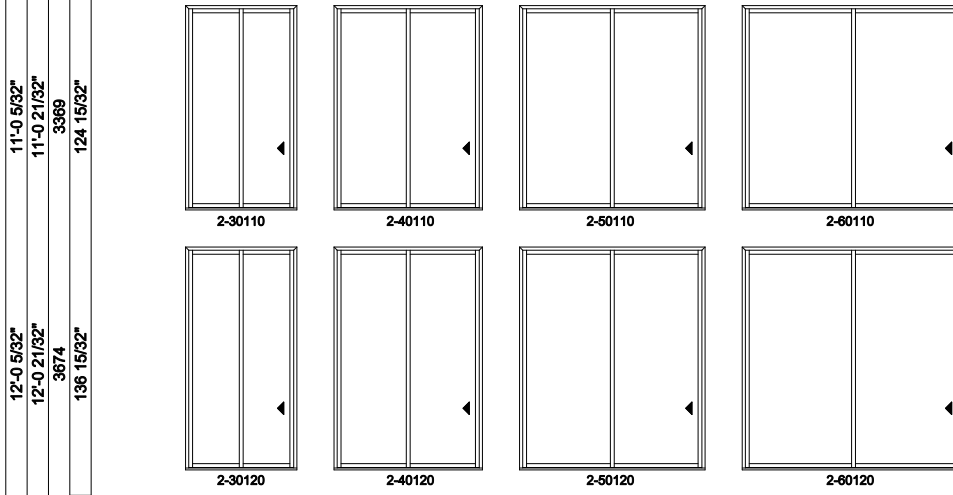

Multi-Slide Doors - 2-1/4" Panel (4701) 2 Panel

Jamb Dimension	6'-0"	8'-0"	10'-0"	12'-0"
Rough Opening	6'-1"	8'-1"	10'-1"	12'-1"
Soft Metric R.O. (mm)	1854	2464	3073	3683
Glass Size	31 1/4"	43 1/4"	55 1/4"	67 1/4"

Note: for motorized doors add 10" to rough opening

2L shown; 2R available