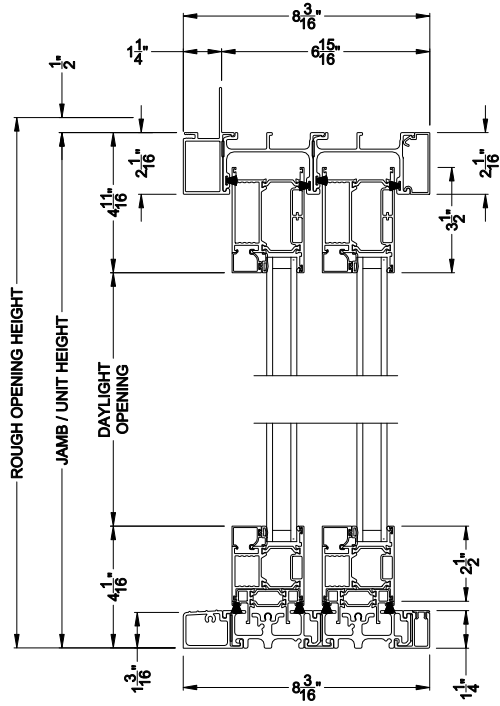

Weather Shield™

VUE Collection

Multi-Slide Doors

CROSS SECTION DETAILS

VUE COLLECTION MULTI-SLIDE PATIO DOOR (4701)
Vertical Section - Standard Sill - 2 or Bi-parting 4 Panel Door

VUE COLLECTION MULTI-SLIDE PATIO DOOR (4701)
Vertical Section - with Sill Riser - 2 or Bi-parting 4 Panel Door

Square Bead Beveled Bead Narrow Bead

VUE COLLECTION MULTI-SLIDE PATIO DOOR (4701)
Vertical Section - With sill pan

Note: All dimensions are approximate. Weather Shield reserves the right to change specifications without notice.

Note: All dimensions are approximate. Weather Shield reserves the right to change specifications without notice.

VUE COLLECTION MULTI-SLIDE PATIO DOOR (4701)
 Horizontal Motorized Pocket Section - 2 or Bi-parting 4 Panel Door

Note: All dimensions are approximate. Weather Shield reserves the right to change specifications without notice.