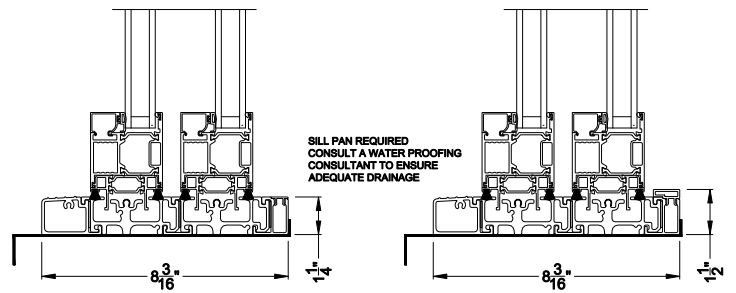

Weather Shield™

VUE Collection

Multi-Slide Doors

CROSS SECTION DETAILS

VUE COLLECTION MULTI-SLIDE PATIO DOOR (4701)
Vertical Section - Standard Sill - 2 or Bi-parting 4 Panel Door

VUE COLLECTION MULTI-SLIDE PATIO DOOR (4701)
Vertical Section - with Sill Riser - 2 or Bi-parting 4 Panel Door

Square Bead Beveled Bead Narrow Bead

VUE COLLECTION MULTI-SLIDE PATIO DOOR (4701)
Vertical Section - With sill pan

Note: All dimensions are approximate. Weather Shield reserves the right to change specifications without notice.

Note: All dimensions are approximate. Weather Shield reserves the right to change specifications without notice.

VUE COLLECTION MULTI-SLIDE PATIO DOOR (4701)
 Horizontal Motorized Pocket Section - 2 or Bi-parting 4 Panel Door

Note: All dimensions are approximate. Weather Shield reserves the right to change specifications without notice.