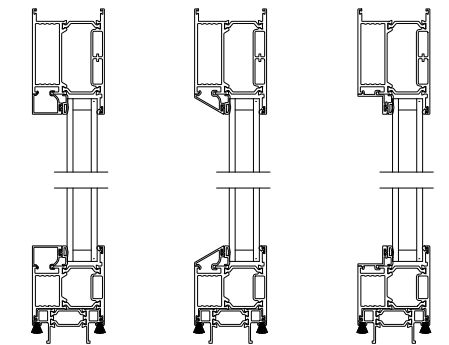

## CROSS SECTION DETAILS

**VUE COLLECTION MULTI-SLIDE PATIO DOOR (4701)**  
Vertical Section - Standard Sill - 2 or Bi-parting 4 Panel Door

**VUE COLLECTION MULTI-SLIDE PATIO DOOR (4701)**  
Vertical Section - with Sill Riser - 2 or Bi-parting 4 Panel Door

**VUE COLLECTION MULTI-SLIDE PATIO DOOR (4701)**  
Vertical Section - With sill pan

Square Bead      Beveled Bead      Narrow Bead

**VUE COLLECTION MULTI-SLIDE PATIO DOOR (4701)**  
Vertical Section - with T-track sill - 2 or Bi-parting 4 Panel Door

Note: All dimensions are approximate. Weather Shield reserves the right to change specifications without notice.

**VUE COLLECTION MULTI-SLIDE PATIO DOOR (4701)**  
Horizontal Section - 2 Panel Door

Square Bead