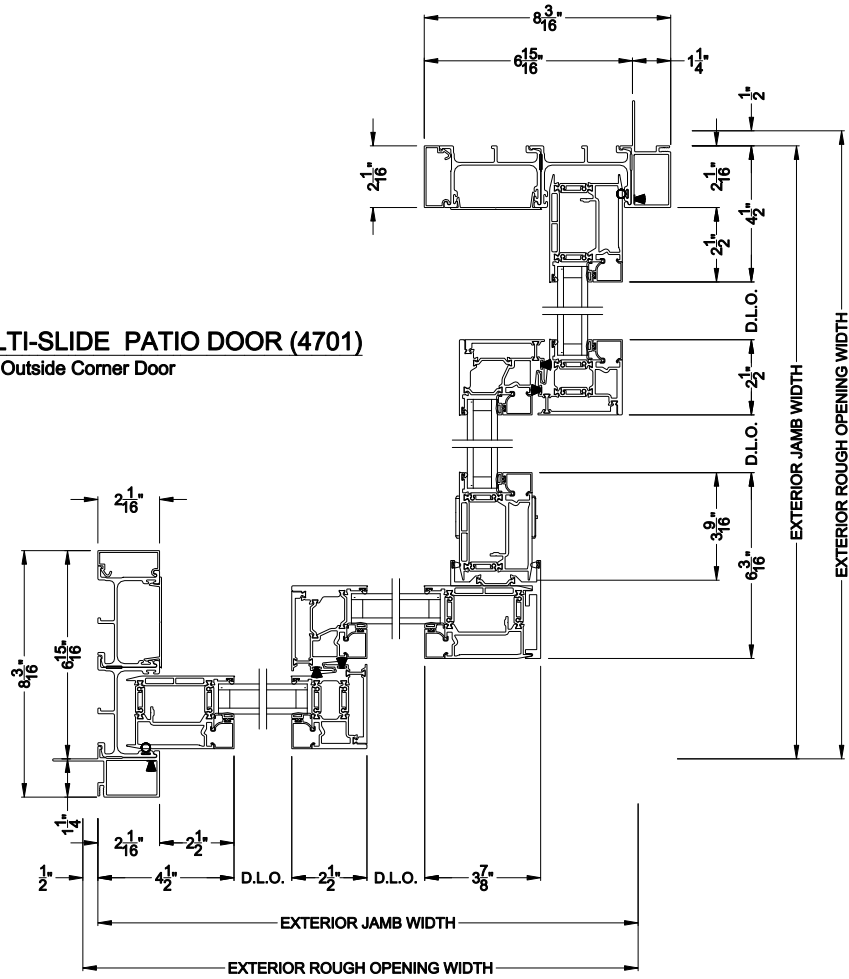

## CROSS SECTION DETAILS

**VUE COLLECTION MULTI-SLIDE PATIO DOOR (4701)**  
Horizontal Section - Bi-parting stiles

**VUE COLLECTION MULTI-SLIDE PATIO DOOR (4701)**  
Horizontal Pocket Section - 2 or Bi-parting 4 Panel Door

Note: All dimensions are approximate. Weather Shield reserves the right to change specifications without notice.

**VUE COLLECTION MULTI-SLIDE PATIO DOOR (4701)**  
 Horizontal Motorized Pocket Section - 2 or Bi-parting 4 Panel Door

Note: All dimensions are approximate. Weather Shield reserves the right to change specifications without notice.

**VUE COLLECTION MULTI-SLIDE PATIO DOOR (4701)**  
Horizontal Section - 2L2R Panel Inside Corner Door

Note: All dimensions are approximate. Weather Shield reserves the right to change specifications without notice.

**VUE COLLECTION MULTI-SLIDE PATIO DOOR (4701)**  
Horizontal Section - 2L2R Panel Outside Corner Door