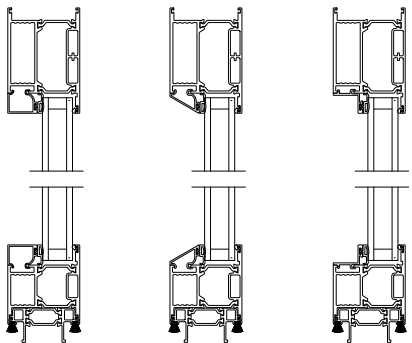

Weather Shield™

VUE Collection

Multi-Slide Doors

CROSS SECTION DETAILS

VUE COLLECTION MULTI-SLIDE PATIO DOOR (4701)
Vertical Section - Standard Sill - 2 or Bi-parting 4 Panel Door

VUE COLLECTION MULTI-SLIDE PATIO DOOR (4701)
Vertical Section - with Sill Riser - 2 or Bi-parting 4 Panel Door

Square Bead Beveled Bead Narrow Bead

VUE COLLECTION MULTI-SLIDE PATIO DOOR (4701)
Vertical Section - With sill pan

Note: All dimensions are approximate. Weather Shield reserves the right to change specifications without notice.

Weather Shield™

VUE Collection

Multi-Slide Doors

CROSS SECTION DETAILS

VUE COLLECTION MULTI-SLIDE PATIO DOOR (4701)
Horizontal Section - Bi-parting stiles

VUE COLLECTION MULTI-SLIDE PATIO DOOR (4701)
Horizontal Pocket Section - 2 or Bi-parting 4 Panel Door

Note: All dimensions are approximate. Weather Shield reserves the right to change specifications without notice.

VUE COLLECTION MULTI-SLIDE PATIO DOOR (4701)
 Horizontal Motorized Pocket Section - 2 or Bi-parting 4 Panel Door