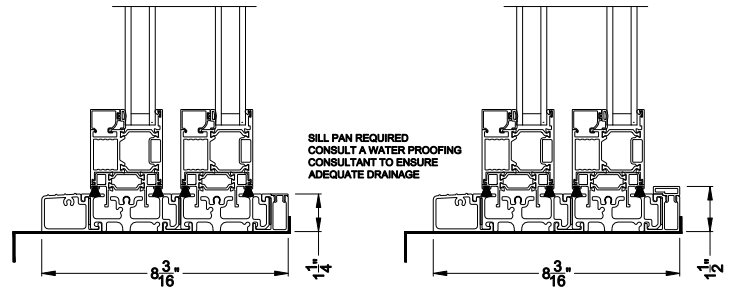

Weather Shield™

VUE Collection

Multi-Slide Doors

CROSS SECTION DETAILS

VUE COLLECTION MULTI-SLIDE PATIO DOOR (4701)
Vertical Section - with Sill Riser - 2 or Bi-parting 4 Panel Door

Note: All dimensions are approximate. Weather Shield reserves the right to change specifications without notice.