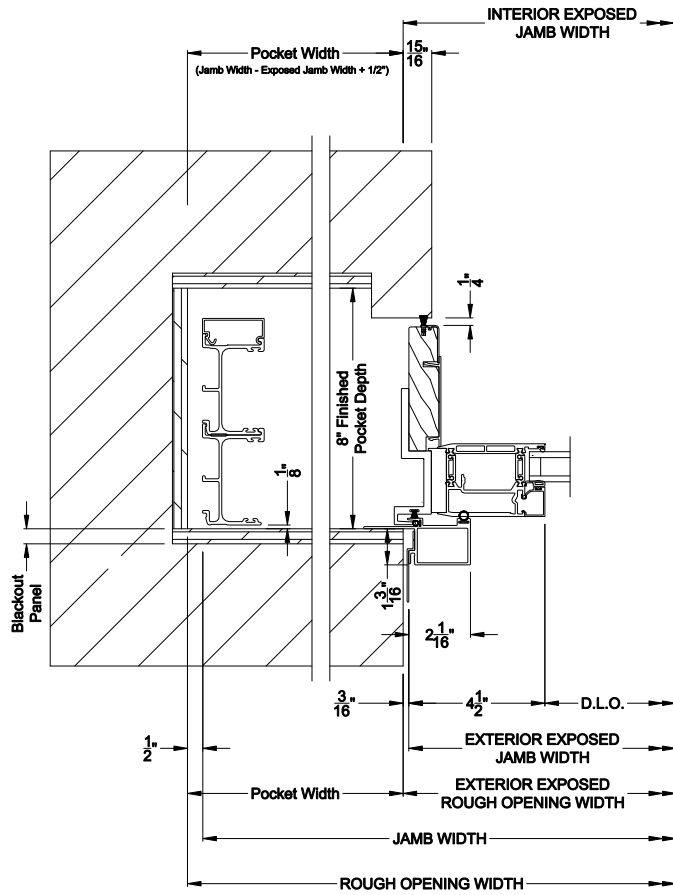

Weather Shield™

VUE Collection

Multi-Slide Doors

CROSS SECTION DETAILS

VUE COLLECTION MULTI-SLIDE PATIO DOOR (4701)
Vertical Section - Standard Sill - 2 or Bi-parting 4 Panel Door

VUE COLLECTION MULTI-SLIDE PATIO DOOR (4701)
Vertical Section - with Sill Riser - 2 or Bi-parting 4 Panel Door

Square Bead Beveled Bead Narrow Bead

VUE COLLECTION MULTI-SLIDE PATIO DOOR (4701)
Vertical Section - With sill pan

Note: All dimensions are approximate. Weather Shield reserves the right to change specifications without notice.

Weather Shield™

VUE Collection

Multi-Slide Doors

CROSS SECTION DETAILS

VUE COLLECTION MULTI-SLIDE PATIO DOOR (4701)
Horizontal Section - Bi-parting stiles

VUE COLLECTION MULTI-SLIDE PATIO DOOR (4701)
Horizontal Pocket Section - 2 or Bi-parting 4 Panel Door

Note: All dimensions are approximate. Weather Shield reserves the right to change specifications without notice.