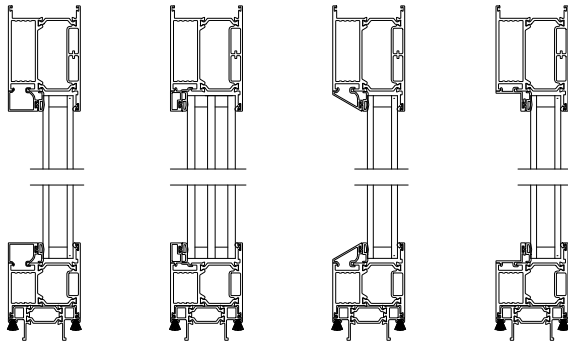

## CROSS SECTION DETAILS

**VUE COLLECTION MULTI-SLIDE PATIO DOOR (4701)**  
Vertical Section - with Sill Riser - 2 or Bi-parting 4 Panel Door

**VUE COLLECTION MULTI-SLIDE PATIO DOOR (4701)**  
Vertical Section - Standard Sill - 2 or Bi-parting 4 Panel Door