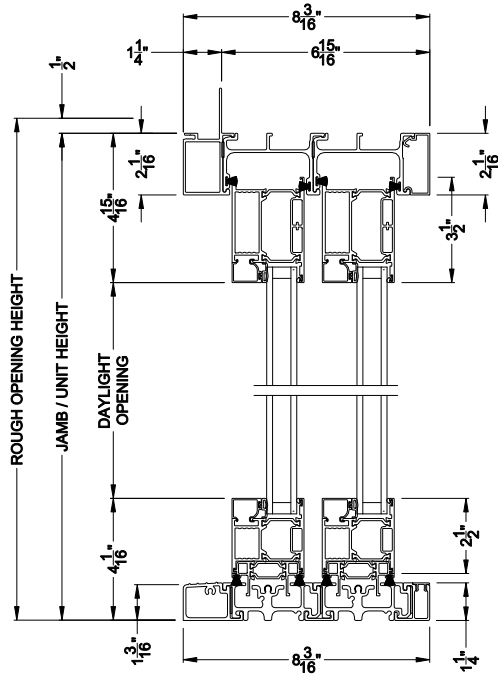

## CROSS SECTION DETAILS

**VUE COLLECTION MULTI-SLIDE PATIO DOOR (4701)**  
Vertical Section - Standard Sill - 2 or Bi-parting 4 Panel Door

**VUE COLLECTION MULTI-SLIDE PATIO DOOR (4701)**  
Vertical Section - with Sill Riser - 2 or Bi-parting 4 Panel Door