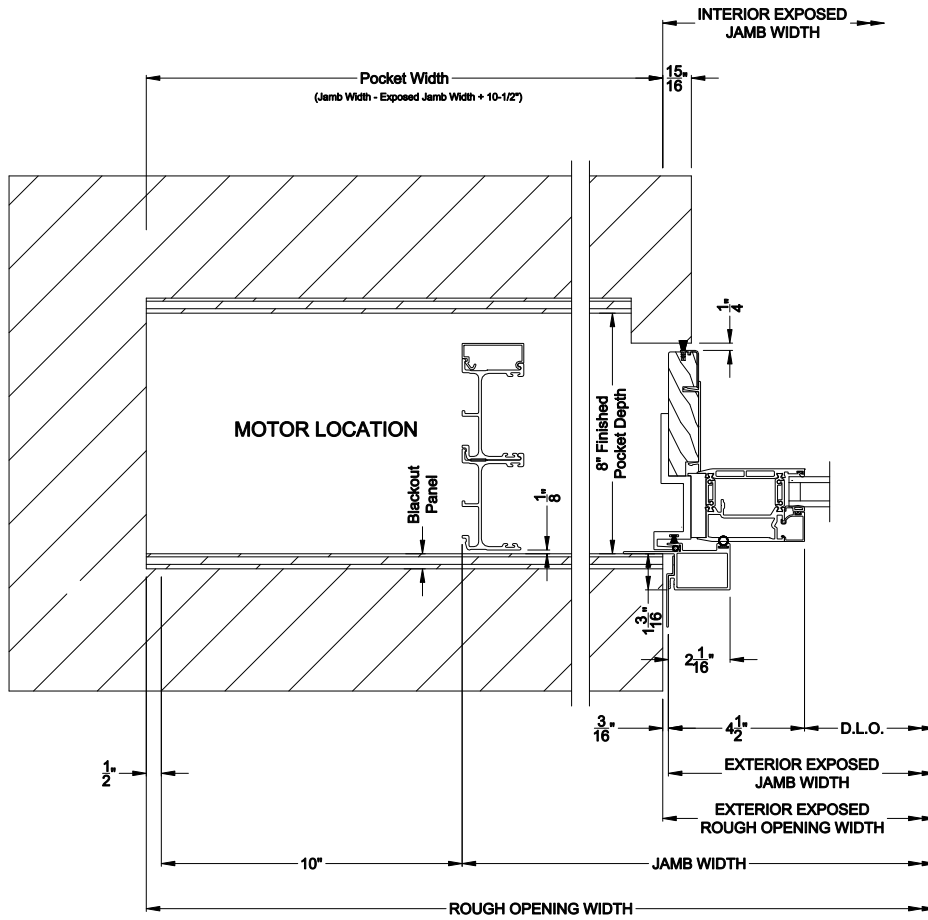

Note: All dimensions are approximate. Weather Shield reserves the right to change specifications without notice.

**VUE COLLECTION MULTI-SLIDE PATIO DOOR (4701)**  
 Horizontal Motorized Pocket Section - 2 or Bi-parting 4 Panel Door