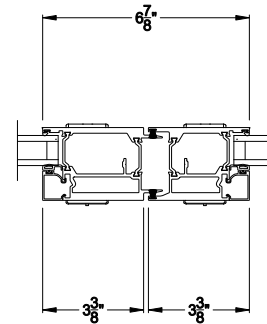

Square Bead Beveled Bead Narrow Bead

VUE COLLECTION MULTI-SLIDE PATIO DOOR (4701)
Vertical Section - With sill pan

Note: All dimensions are approximate. Weather Shield reserves the right to change specifications without notice.

Weather Shield™

VUE Collection

Multi-Slide Doors

CROSS SECTION DETAILS

VUE COLLECTION MULTI-SLIDE PATIO DOOR (4701)
Horizontal Section - Bi-parting stiles

VUE COLLECTION MULTI-SLIDE PATIO DOOR (4701)
Horizontal Pocket Section - 2 or Bi-parting 4 Panel Door