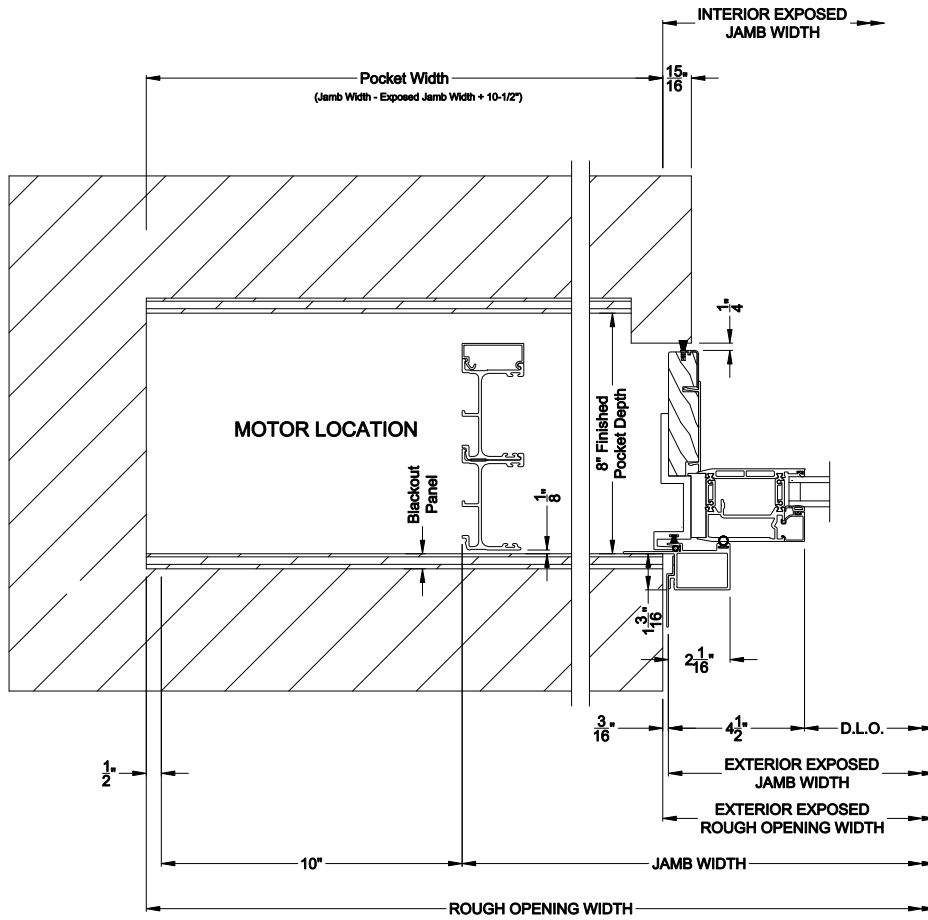

Weather Shield™

VUE Collection

Multi-Slide Doors

CROSS SECTION DETAILS

VUE COLLECTION MULTI-SLIDE PATIO DOOR (4701)
Horizontal Section - Bi-parting stiles

VUE COLLECTION MULTI-SLIDE PATIO DOOR (4701)
Horizontal Pocket Section - 2 or Bi-parting 4 Panel Door

Note: All dimensions are approximate. Weather Shield reserves the right to change specifications without notice.

VUE COLLECTION MULTI-SLIDE PATIO DOOR (4701)
 Horizontal Motorized Pocket Section - 2 or Bi-parting 4 Panel Door

Note: All dimensions are approximate. Weather Shield reserves the right to change specifications without notice.