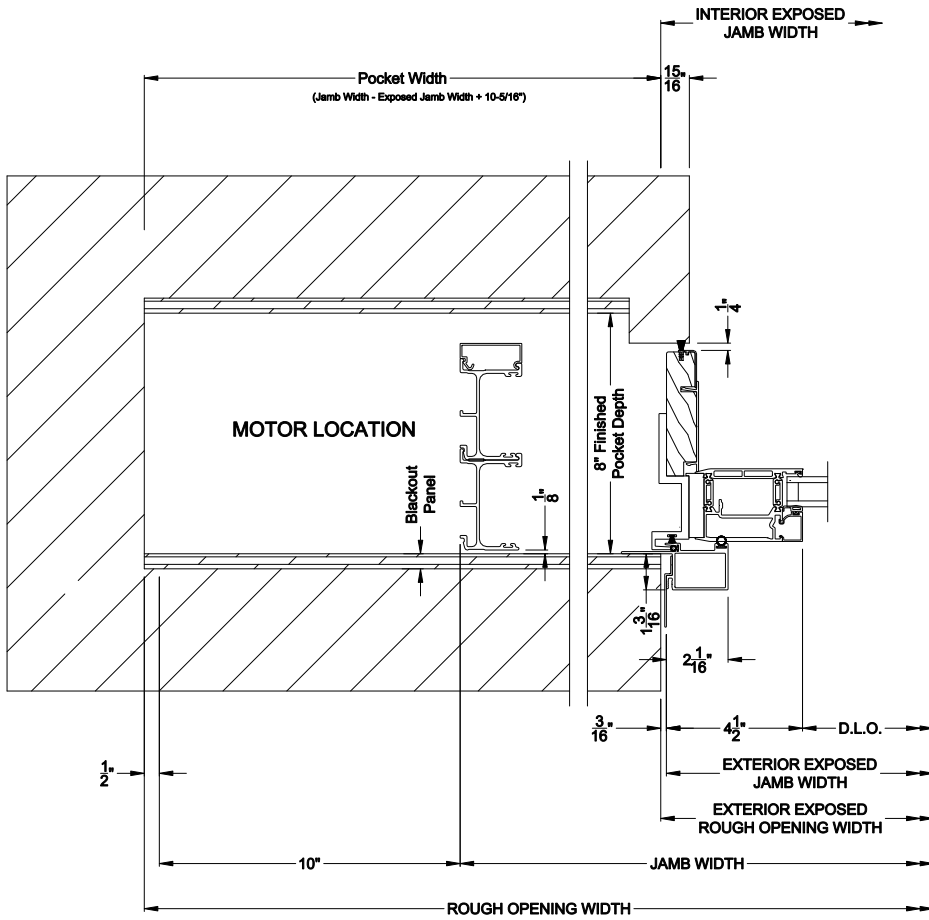

Note: All dimensions are approximate. Weather Shield reserves the right to change specifications without notice.

**VUE COLLECTION MULTI-SLIDE PATIO DOOR (4701)**  
 Horizontal Motorized Pocket Section - 2 or Bi-parting 4 Panel Door