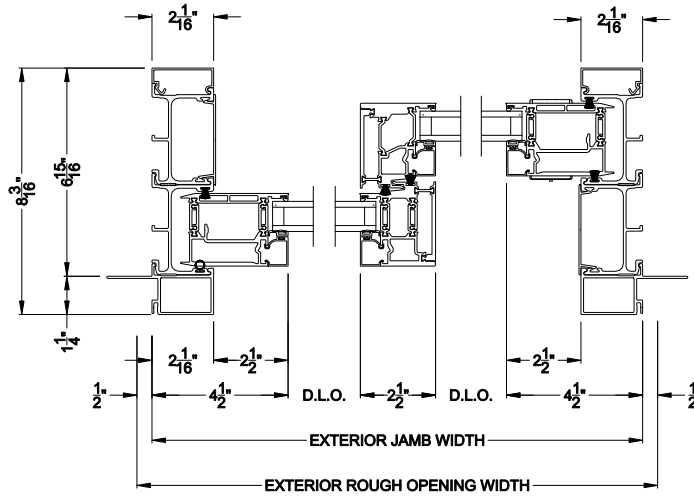

**VUE COLLECTION MULTI-SLIDE PATIO DOOR (4701)**  
Vertical Section - With sill pan

Square Bead      Beveled Bead      Narrow Bead

**VUE COLLECTION MULTI-SLIDE PATIO DOOR (4701)**  
Vertical Section - with T-track sill - 2 or Bi-parting 4 Panel Door

Note: All dimensions are approximate. Weather Shield reserves the right to change specifications without notice.

**VUE COLLECTION MULTI-SLIDE PATIO DOOR (4701)**  
Horizontal Section - 2 Panel Door

Square Bead