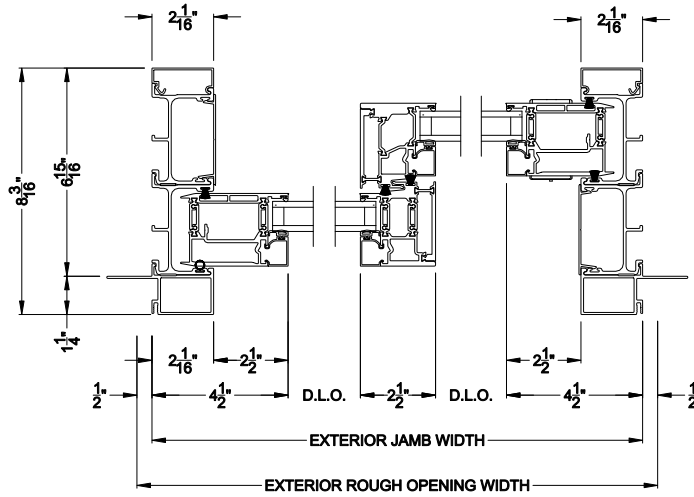

Square Bead      ES Glass Square Bead      Beveled Bead      Narrow Bead

**VUE COLLECTION MULTI-SLIDE PATIO DOOR (4701)**  
Vertical Section - With sill pan

**VUE COLLECTION MULTI-SLIDE PATIO DOOR (4701)**  
Vertical Section - with T-track sill - 2 or Bi-parting 4 Panel Door

Note: All dimensions are approximate. Weather Shield reserves the right to change specifications without notice.

**VUE COLLECTION MULTI-SLIDE PATIO DOOR (4701)**  
Horizontal Section - 2 Panel Door

**Square Bead**

**Beveled Bead**

**Narrow Bead**

**ES Glass Square Bead**

Note: All dimensions are approximate. Weather Shield reserves the right to change specifications without notice.