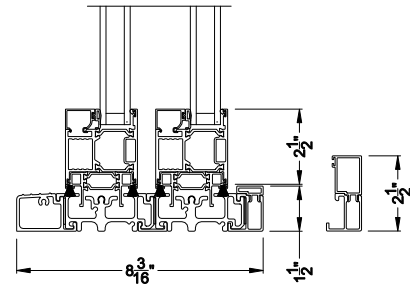

Weather Shield™

VUE Collection

Multi-Slide Doors

CROSS SECTION DETAILS

VUE COLLECTION MULTI-SLIDE PATIO DOOR (4701)
Vertical Section - Standard Sill - 2 or Bi-parting 4 Panel Door

VUE COLLECTION MULTI-SLIDE PATIO DOOR (4701)
Vertical Section - with Sill Riser - 2 or Bi-parting 4 Panel Door

Square Bead Beveled Bead Narrow Bead

VUE COLLECTION MULTI-SLIDE PATIO DOOR (4701)
Vertical Section - With sill pan

Note: All dimensions are approximate. Weather Shield reserves the right to change specifications without notice.

Note: All dimensions are approximate. Weather Shield reserves the right to change specifications without notice.