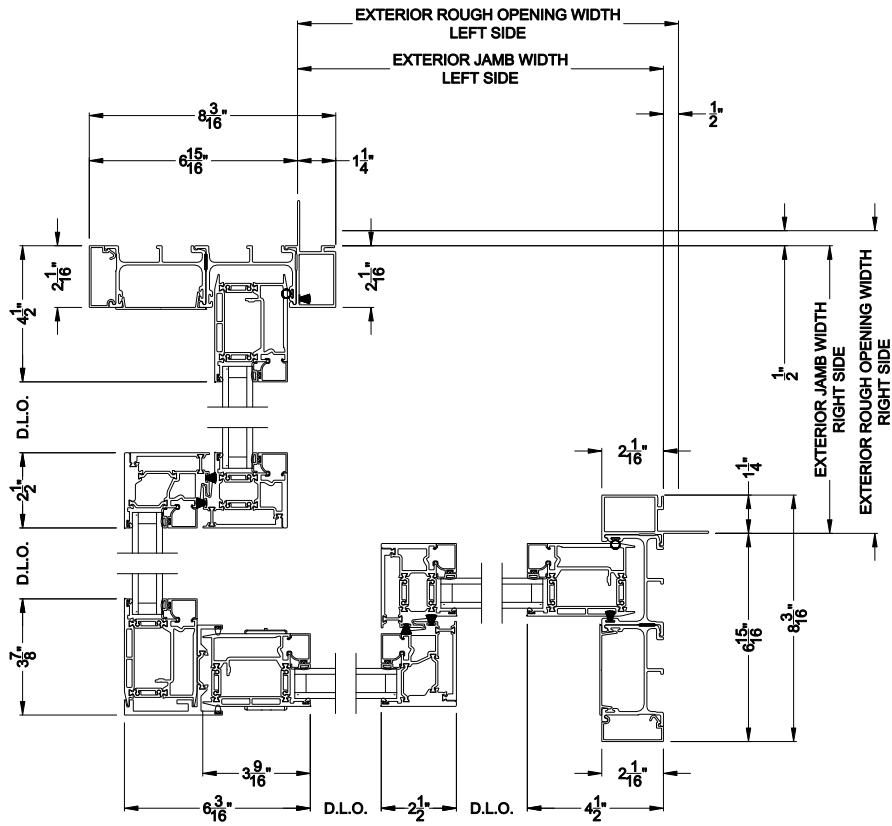

VUE COLLECTION MULTI-SLIDE PATIO DOOR (4701)
Horizontal Motorized Pocket Section - 2 or Bi-parting 4 Panel Door

Note: All dimensions are approximate. Weather Shield reserves the right to change specifications without notice.