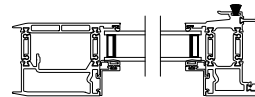

Note: All dimensions are approximate. Weather Shield reserves the right to change specifications without notice.

VUE COLLECTION MULTI-SLIDE PATIO DOOR (4701)
 Horizontal Section - 2 Panel Door
 Shown with optional Center screen

Square Bead

Beveled Bead

Narrow Bead

Note: All dimensions are approximate. Weather Shield reserves the right to change specifications without notice.

Weather Shield™

VUE Collection

Multi-Slide Doors

CROSS SECTION DETAILS