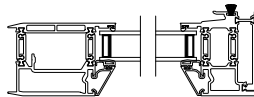

Vertical Section - Standard Sill - 2 or Bi-parting 4 Panel Door
Shown with optional Center screen - flush mounted

VUE COLLECTION MULTI-SLIDE PATIO DOOR (4701)

Vertical Section - with Sill Riser - 2 or Bi-parting 4 Panel Door
Shown with optional Center screen - flush mounted

Note: All dimensions are approximate. Weather Shield reserves the right to change specifications without notice.

VUE COLLECTION MULTI-SLIDE PATIO DOOR (4701)
 Horizontal Section - 2 Panel Door
 Shown with optional Center screen

Square Bead

Beveled Bead

Narrow Bead

Note: All dimensions are approximate. Weather Shield reserves the right to change specifications without notice.

Weather Shield™

VUE Collection

Multi-Slide Doors

CROSS SECTION DETAILS