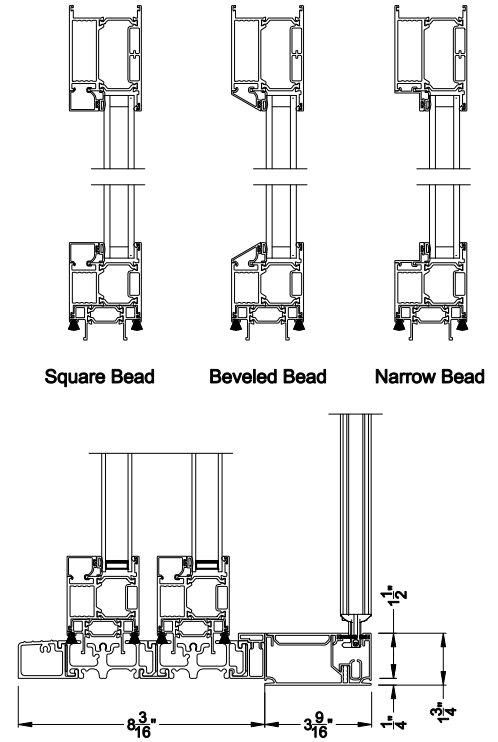

Weather Shield™

VUE Collection

Multi-Slide Doors

CROSS SECTION DETAILS

VUE COLLECTION MULTI-SLIDE PATIO DOOR (4701)

Vertical Section - Standard Sill - 2 or Bi-parting 4 Panel Door
Shown with optional Center screen - recess mounted

VUE COLLECTION MULTI-SLIDE PATIO DOOR (4701)

Vertical Section - with Sill Riser - 2 or Bi-parting 4 Panel Door
Shown with optional Center screen - recess mounted

VUE COLLECTION MULTI-SLIDE PATIO DOOR (4701)

Vertical Section - Standard Sill - 2 or Bi-parting 4 Panel Door
Shown with optional Center screen - flush mounted

VUE COLLECTION MULTI-SLIDE PATIO DOOR (4701)

Vertical Section - with Sill Riser - 2 or Bi-parting 4 Panel Door
Shown with optional Center screen - flush mounted