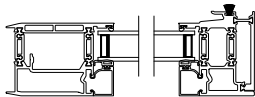

Vertical Section - Standard Sill - 2 or Bi-parting 4 Panel Door
Shown with optional Center screen - flush mounted

VUE COLLECTION MULTI-SLIDE PATIO DOOR (4701)

Vertical Section - with Sill Riser - 2 or Bi-parting 4 Panel Door
Shown with optional Center screen - flush mounted

Note: All dimensions are approximate. Weather Shield reserves the right to change specifications without notice.

VUE COLLECTION MULTI-SLIDE PATIO DOOR (4701)

Horizontal Section - 2 Panel Door
Shown with optional Center screen

Square Bead

Beveled Bead

Narrow Bead

Note: All dimensions are approximate. Weather Shield reserves the right to change specifications without notice.

Weather Shield™

VUE Collection

Multi-Slide Doors

CROSS SECTION DETAILS