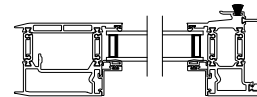

Note: All dimensions are approximate. Weather Shield reserves the right to change specifications without notice.

VUE COLLECTION MULTI-SLIDE PATIO DOOR (4701)

Horizontal Section - 2 Panel Door
Shown with optional Center screen

Square Bead

Beveled Bead

Narrow Bead

Note: All dimensions are approximate. Weather Shield reserves the right to change specifications without notice.

Weather Shield™

VUE Collection

Multi-Slide Doors

CROSS SECTION DETAILS