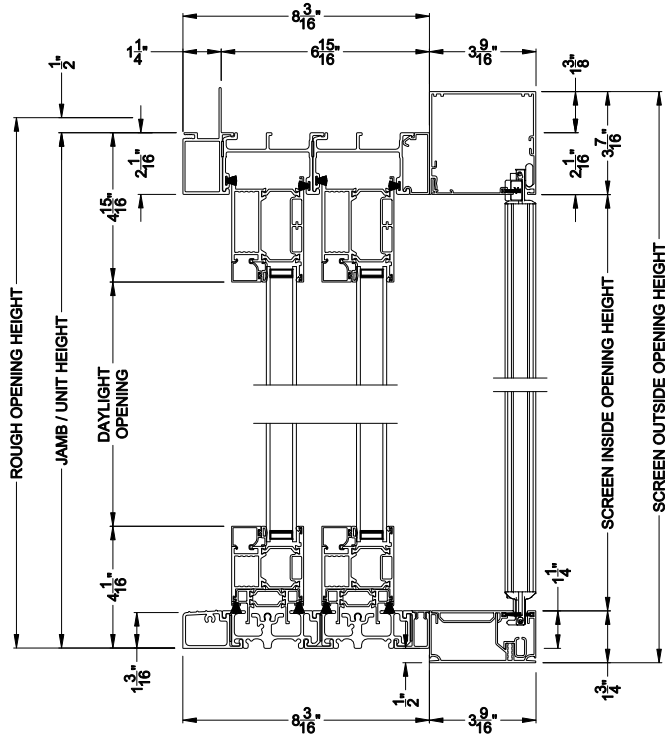

Weather Shield™

VUE Collection

Multi-Slide Doors

CROSS SECTION DETAILS

VUE COLLECTION MULTI-SLIDE PATIO DOOR (4701)

Vertical Section - Standard Sill - 2 or Bi-parting 4 Panel Door
Shown with optional Center screen - recess mounted

VUE COLLECTION MULTI-SLIDE PATIO DOOR (4701)

Vertical Section - with Sill Riser - 2 or Bi-parting 4 Panel Door
Shown with optional Center screen - recess mounted

VUE COLLECTION MULTI-SLIDE PATIO DOOR (4701)

Vertical Section - Standard Sill - 2 or Bi-parting 4 Panel Door
Shown with optional Center screen - flush mounted

VUE COLLECTION MULTI-SLIDE PATIO DOOR (4701)

Vertical Section - with Sill Riser - 2 or Bi-parting 4 Panel Door
Shown with optional Center screen - flush mounted

Square Bead

Beveled Bead

Narrow Bead

Note: All dimensions are approximate. Weather Shield reserves the right to change specifications without notice.

Weather Shield™

VUE Collection

Multi-Slide Doors

CROSS SECTION DETAILS