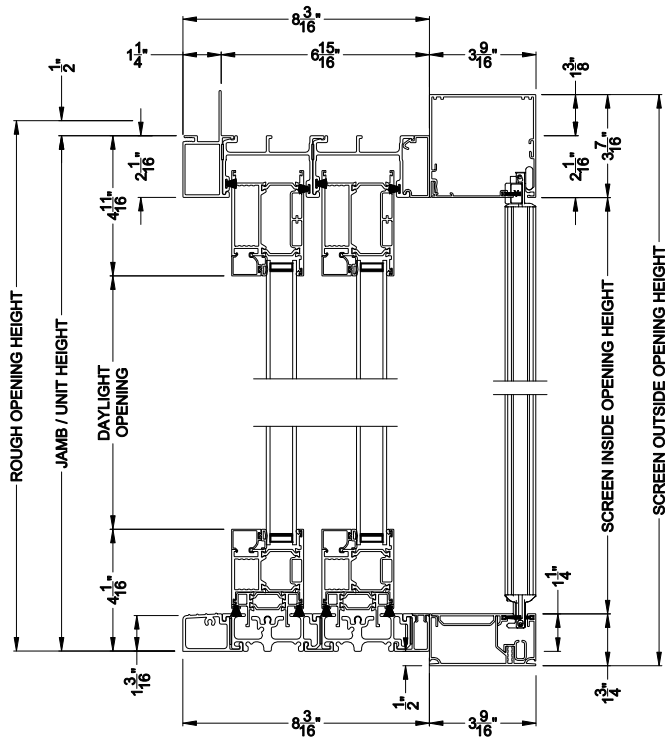

Weather Shield™

VUE Collection

Multi-Slide Doors

CROSS SECTION DETAILS

VUE COLLECTION MULTI-SLIDE PATIO DOOR (4701)

Vertical Section - Standard Sill - 2 or Bi-parting 4 Panel Door
Shown with optional Center screen - recess mounted

VUE COLLECTION MULTI-SLIDE PATIO DOOR (4701)

Vertical Section - with Sill Riser - 2 or Bi-parting 4 Panel Door
Shown with optional Center screen - recess mounted

VUE COLLECTION MULTI-SLIDE PATIO DOOR (4701)

Vertical Section - Standard Sill - 2 or Bi-parting 4 Panel Door
Shown with optional Center screen - flush mounted

VUE COLLECTION MULTI-SLIDE PATIO DOOR (4701)

Vertical Section - with Sill Riser - 2 or Bi-parting 4 Panel Door
Shown with optional Center screen - flush mounted

Square Bead

Beveled Bead

Narrow Bead

Note: All dimensions are approximate. Weather Shield reserves the right to change specifications without notice.

Weather Shield™

VUE Collection

Multi-Slide Doors

CROSS SECTION DETAILS