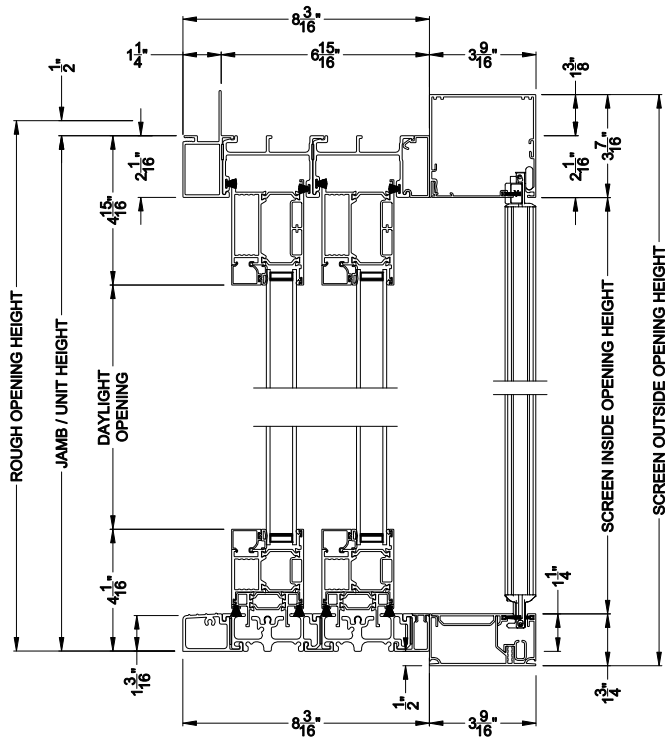

Weather Shield™

VUE Collection

Multi-Slide Doors

CROSS SECTION DETAILS

VUE COLLECTION MULTI-SLIDE PATIO DOOR (4701)

Vertical Section - Standard Sill - 2 or Bi-parting 4 Panel Door
Shown with optional Center screen - recess mounted

VUE COLLECTION MULTI-SLIDE PATIO DOOR (4701)

Vertical Section - with Sill Riser - 2 or Bi-parting 4 Panel Door
Shown with optional Center screen - recess mounted

VUE COLLECTION MULTI-SLIDE PATIO DOOR (4701)

Vertical Section - Standard Sill - 2 or Bi-parting 4 Panel Door
Shown with optional Center screen - flush mounted

VUE COLLECTION MULTI-SLIDE PATIO DOOR (4701)

Vertical Section - with Sill Riser - 2 or Bi-parting 4 Panel Door
Shown with optional Center screen - flush mounted

Square Bead

Beveled Bead

Narrow Bead

Note: All dimensions are approximate. Weather Shield reserves the right to change specifications without notice.

Weather Shield™

VUE Collection

Multi-Slide Doors

CROSS SECTION DETAILS