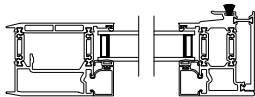

Vertical Section - Standard Sill - 2 or Bi-parting 4 Panel Door
Shown with optional Center screen - flush mounted

VUE COLLECTION MULTI-SLIDE PATIO DOOR (4701)

Vertical Section - with Sill Riser - 2 or Bi-parting 4 Panel Door
Shown with optional Center screen - flush mounted

Note: All dimensions are approximate. Weather Shield reserves the right to change specifications without notice.

VUE COLLECTION MULTI-SLIDE PATIO DOOR (4701)
 Horizontal Section - 2 Panel Door
 Shown with optional Center screen

Square Bead

Beveled Bead

Narrow Bead

Note: All dimensions are approximate. Weather Shield reserves the right to change specifications without notice.

Weather Shield™

VUE Collection

Multi-Slide Doors

CROSS SECTION DETAILS