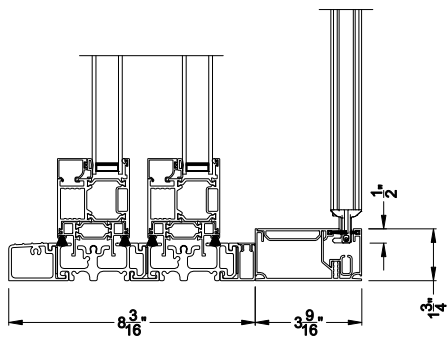

Weather Shield™

VUE Collection

Multi-Slide Doors

CROSS SECTION DETAILS

VUE COLLECTION MULTI-SLIDE PATIO DOOR (4701)

Vertical Section - Standard Sill - 2 or Bi-parting 4 Panel Door
Shown with optional Center screen - recess mounted

VUE COLLECTION MULTI-SLIDE PATIO DOOR (4701)

Vertical Section - with Sill Riser - 2 or Bi-parting 4 Panel Door
Shown with optional Center screen - recess mounted

VUE COLLECTION MULTI-SLIDE PATIO DOOR (4701)

Vertical Section - Standard Sill - 2 or Bi-parting 4 Panel Door
Shown with optional Center screen - flush mounted

VUE COLLECTION MULTI-SLIDE PATIO DOOR (4701)

Vertical Section - with Sill Riser - 2 or Bi-parting 4 Panel Door
Shown with optional Center screen - flush mounted

Square Bead

Beveled Bead

Narrow Bead

Note: All dimensions are approximate. Weather Shield reserves the right to change specifications without notice.

Weather Shield™

VUE Collection

Multi-Slide Doors

CROSS SECTION DETAILS