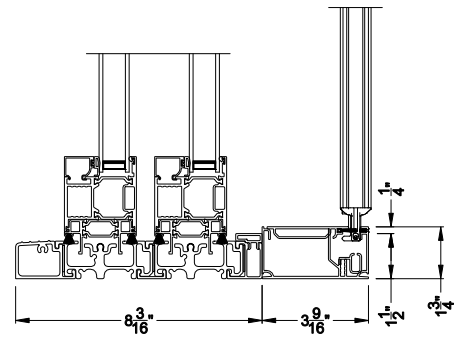

VUE COLLECTION MULTI-SLIDE PATIO DOOR (4701)

Vertical Section - with Sill Riser - 2 or Bi-parting 4 Panel Door
Shown with optional Center screen - flush mounted

Note: All dimensions are approximate. Weather Shield reserves the right to change specifications without notice.