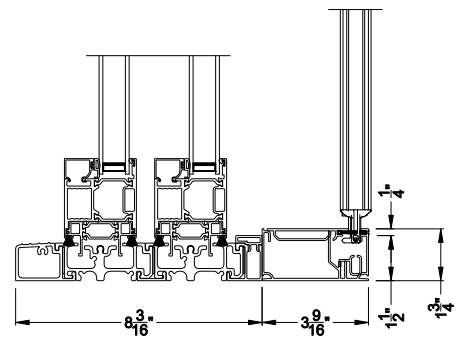

VUE COLLECTION MULTI-SLIDE PATIO DOOR (4701)

Vertical Section - with Sill Riser - 2 or Bi-parting 4 Panel Door
Shown with optional Center screen - flush mounted

Note: All dimensions are approximate. Weather Shield reserves the right to change specifications without notice.