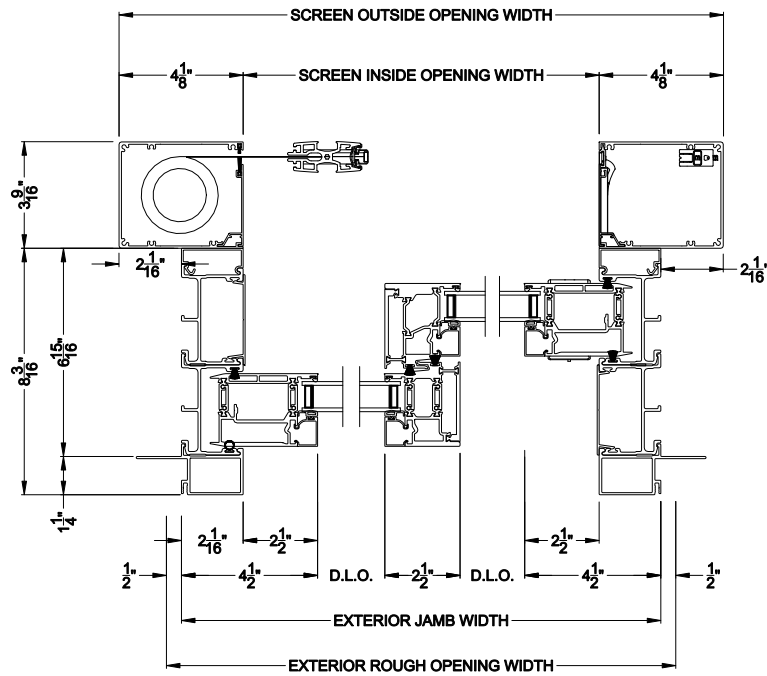

Weather Shield™

VUE Collection

Multi-Slide Doors

CROSS SECTION DETAILS

VUE COLLECTION MULTI-SLIDE PATIO DOOR (4701)

Vertical Section - Standard Sill - 2 or Bi-parting 4 Panel Door
Shown with optional Center screen - recess mounted

VUE COLLECTION MULTI-SLIDE PATIO DOOR (4701)

Vertical Section - with Sill Riser - 2 or Bi-parting 4 Panel Door
Shown with optional Center screen - recess mounted

VUE COLLECTION MULTI-SLIDE PATIO DOOR (4701)

Vertical Section - Standard Sill - 2 or Bi-parting 4 Panel Door
Shown with optional Center screen - flush mounted

VUE COLLECTION MULTI-SLIDE PATIO DOOR (4701)

Vertical Section - with Sill Riser - 2 or Bi-parting 4 Panel Door
Shown with optional Center screen - flush mounted

Note: All dimensions are approximate. Weather Shield reserves the right to change specifications without notice.

VUE COLLECTION MULTI-SLIDE PATIO DOOR (4701)
 Horizontal Section - 2 Panel Door
 Shown with optional Center screen