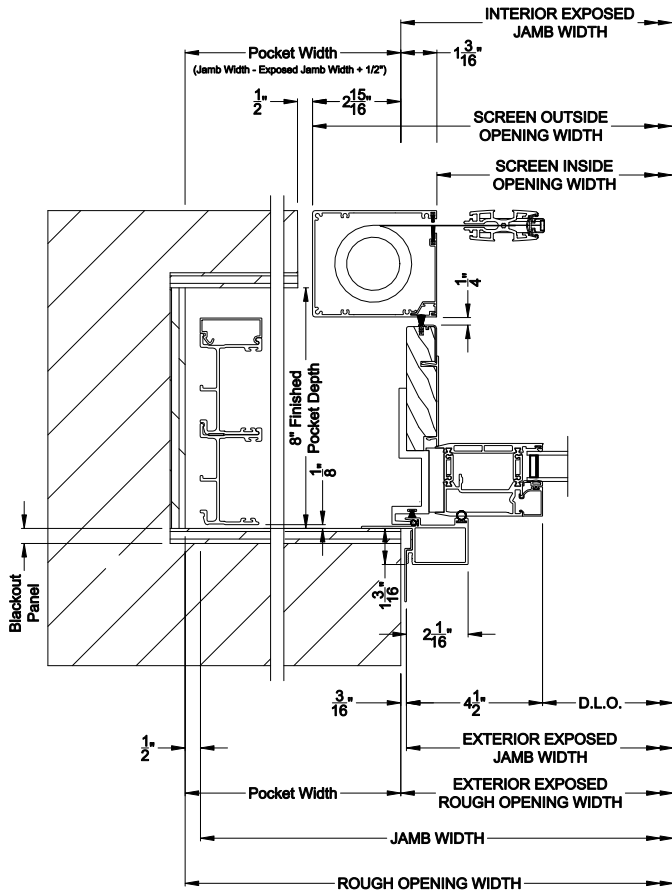

Square Bead

Beveled Bead

Narrow Bead

Note: All dimensions are approximate. Weather Shield reserves the right to change specifications without notice.

Weather Shield™

VUE Collection

Multi-Slide Doors

CROSS SECTION DETAILS

VUE COLLECTION MULTI-SLIDE PATIO DOOR (4701)
Horizontal Section - Bi-parting stiles

VUE COLLECTION MULTI-SLIDE PATIO DOOR (4701)
Horizontal Section - 2 Panel or Bi-parting 4 Panel Door
Shown with optional Center screen

Note: All dimensions are approximate. Weather Shield reserves the right to change specifications without notice.