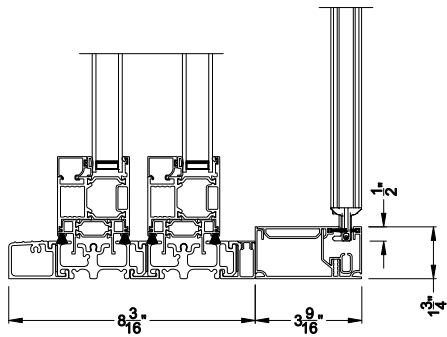

Weather Shield™

VUE Collection

Multi-Slide Doors

CROSS SECTION DETAILS

VUE COLLECTION MULTI-SLIDE PATIO DOOR (4701)

Vertical Section - Standard Sill - 2 or Bi-parting 4 Panel Door
Shown with optional Center screen - recess mounted

VUE COLLECTION MULTI-SLIDE PATIO DOOR (4701)

Vertical Section - with Sill Riser - 2 or Bi-parting 4 Panel Door
Shown with optional Center screen - recess mounted

VUE COLLECTION MULTI-SLIDE PATIO DOOR (4701)

Square Bead

Beveled Bead

Narrow Bead

Note: All dimensions are approximate. Weather Shield reserves the right to change specifications without notice.

Weather Shield™

VUE Collection

Multi-Slide Doors

CROSS SECTION DETAILS