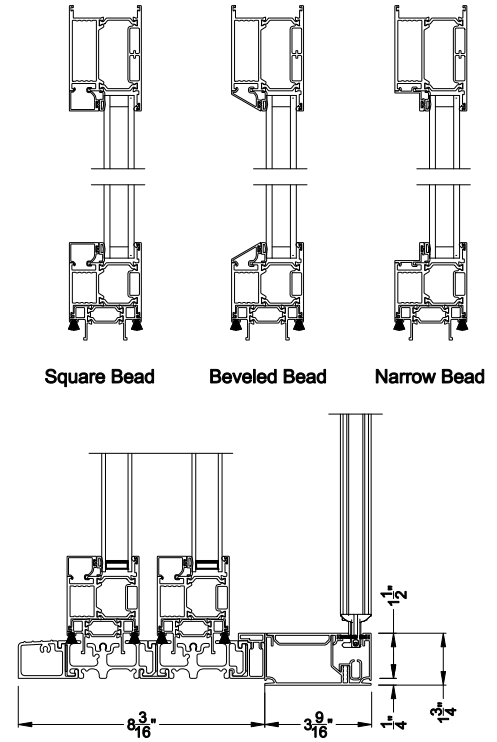

Weather Shield™

VUE Collection

Multi-Slide Doors

CROSS SECTION DETAILS

VUE COLLECTION MULTI-SLIDE PATIO DOOR (4701)

Vertical Section - Standard Sill - 2 or Bi-parting 4 Panel Door
Shown with optional Center screen - recess mounted

VUE COLLECTION MULTI-SLIDE PATIO DOOR (4701)

Vertical Section - with Sill Riser - 2 or Bi-parting 4 Panel Door
Shown with optional Center screen - recess mounted

VUE COLLECTION MULTI-SLIDE PATIO DOOR (4701)

Vertical Section - Standard Sill - 2 or Bi-parting 4 Panel Door
Shown with optional Center screen - flush mounted

VUE COLLECTION MULTI-SLIDE PATIO DOOR (4701)

Vertical Section - with Sill Riser - 2 or Bi-parting 4 Panel Door
Shown with optional Center screen - flush mounted