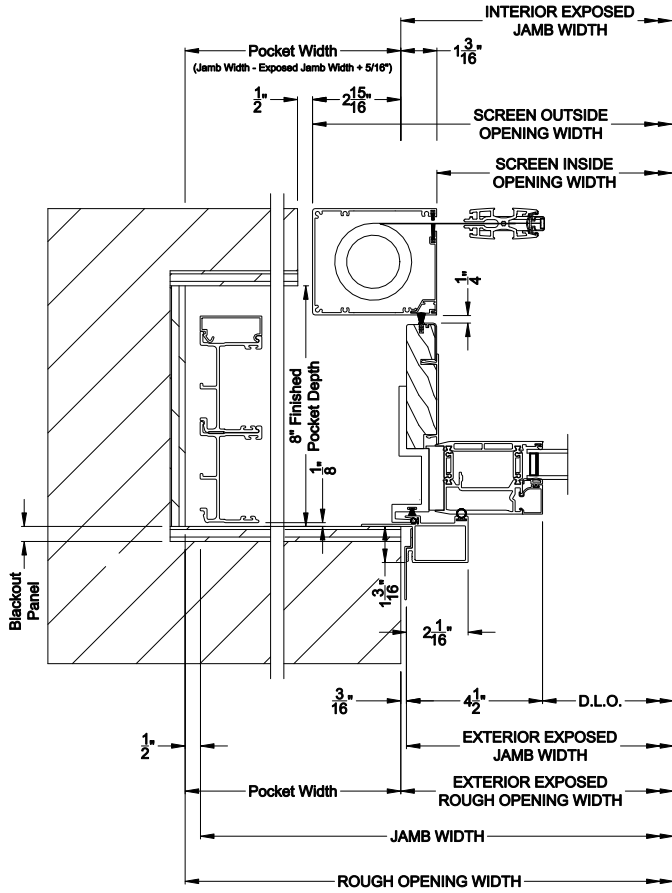

Square Bead

Beveled Bead

Narrow Bead

Note: All dimensions are approximate. Weather Shield reserves the right to change specifications without notice.

Weather Shield™

VUE Collection

Multi-Slide Doors

CROSS SECTION DETAILS

VUE COLLECTION MULTI-SLIDE PATIO DOOR (4701)
Horizontal Section - Bi-parting stiles

VUE COLLECTION MULTI-SLIDE PATIO DOOR (4701)
Horizontal Section - 2 Panel or Bi-parting 4 Panel Door
Shown with optional Center screen

Note: All dimensions are approximate. Weather Shield reserves the right to change specifications without notice.