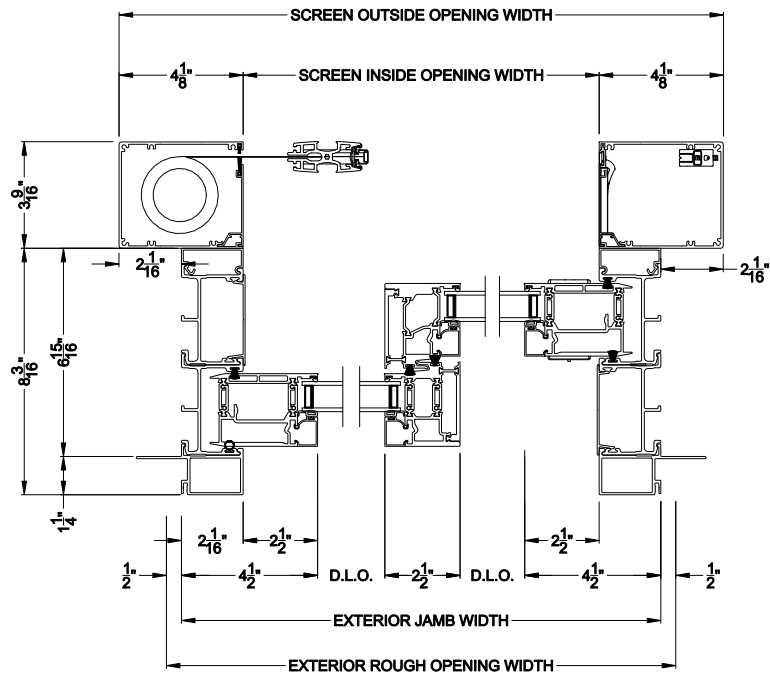

Weather Shield™

VUE Collection

Multi-Slide Doors

CROSS SECTION DETAILS

VUE COLLECTION MULTI-SLIDE PATIO DOOR (4701)

Vertical Section - Standard Sill - 2 or Bi-parting 4 Panel Door
Shown with optional Center screen - recess mounted

VUE COLLECTION MULTI-SLIDE PATIO DOOR (4701)

Vertical Section - with Sill Riser - 2 or Bi-parting 4 Panel Door
Shown with optional Center screen - recess mounted

VUE COLLECTION MULTI-SLIDE PATIO DOOR (4701)

Vertical Section - Standard Sill - 2 or Bi-parting 4 Panel Door
Shown with optional Center screen - flush mounted

VUE COLLECTION MULTI-SLIDE PATIO DOOR (4701)

Vertical Section - with Sill Riser - 2 or Bi-parting 4 Panel Door
Shown with optional Center screen - flush mounted

Note: All dimensions are approximate. Weather Shield reserves the right to change specifications without notice.

VUE COLLECTION MULTI-SLIDE PATIO DOOR (4701)

Horizontal Section - 2 Panel Door
Shown with optional Center screen