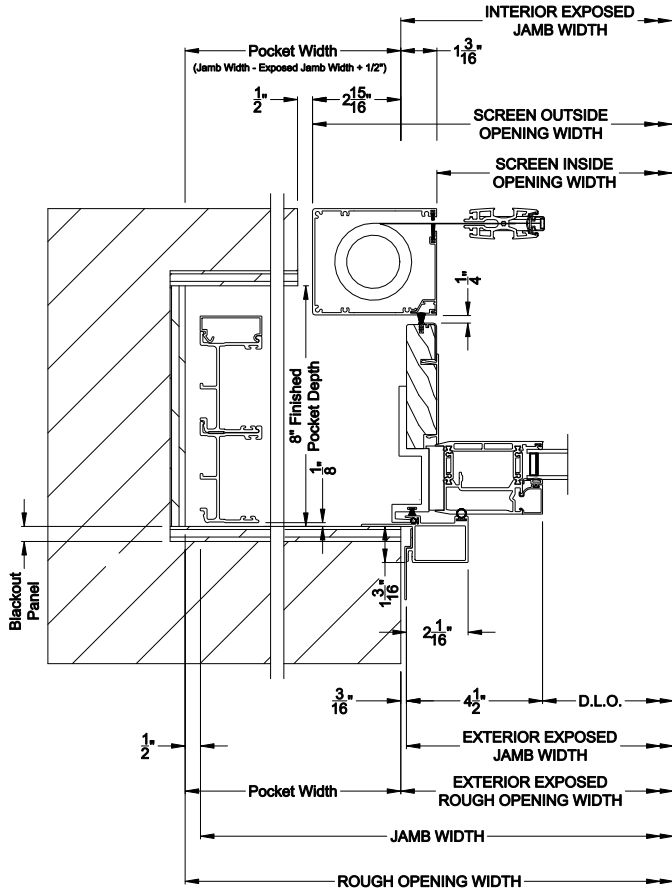

Square Bead

Beveled Bead

Narrow Bead

Note: All dimensions are approximate. Weather Shield reserves the right to change specifications without notice.

Weather Shield™

VUE Collection

Multi-Slide Doors

CROSS SECTION DETAILS

VUE COLLECTION MULTI-SLIDE PATIO DOOR (4701)
Horizontal Section - Bi-parting stiles

VUE COLLECTION MULTI-SLIDE PATIO DOOR (4701)
Horizontal Section - 2 Panel or Bi-parting 4 Panel Door
Shown with optional Center screen

Note: All dimensions are approximate. Weather Shield reserves the right to change specifications without notice.