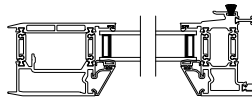

Vertical Section - Standard Sill - 2 or Bi-parting 4 Panel Door
Shown with optional Center screen - flush mounted

VUE COLLECTION MULTI-SLIDE PATIO DOOR (4701)

Vertical Section - with Sill Riser - 2 or Bi-parting 4 Panel Door
Shown with optional Center screen - flush mounted

Note: All dimensions are approximate. Weather Shield reserves the right to change specifications without notice.

VUE COLLECTION MULTI-SLIDE PATIO DOOR (4701)
 Horizontal Section - 2 Panel Door
 Shown with optional Center screen

Square Bead

Beveled Bead

Narrow Bead

Note: All dimensions are approximate. Weather Shield reserves the right to change specifications without notice.

Weather Shield™

VUE Collection

Multi-Slide Doors

CROSS SECTION DETAILS