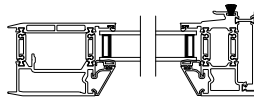

Note: All dimensions are approximate. Weather Shield reserves the right to change specifications without notice.

VUE COLLECTION MULTI-SLIDE PATIO DOOR (4701)

Horizontal Section - 2 Panel Door
Shown with optional Center screen

Square Bead

Beveled Bead

Narrow Bead

Note: All dimensions are approximate. Weather Shield reserves the right to change specifications without notice.

Weather Shield™

VUE Collection

Multi-Slide Doors

CROSS SECTION DETAILS