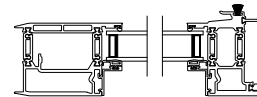

Note: All dimensions are approximate. Weather Shield reserves the right to change specifications without notice.

VUE COLLECTION MULTI-SLIDE PATIO DOOR (4701)
 Horizontal Section - 2 Panel Door
 Shown with optional Center screen

Square Bead

Beveled Bead

Narrow Bead

Note: All dimensions are approximate. Weather Shield reserves the right to change specifications without notice.

Weather Shield™

VUE Collection

Multi-Slide Doors

CROSS SECTION DETAILS