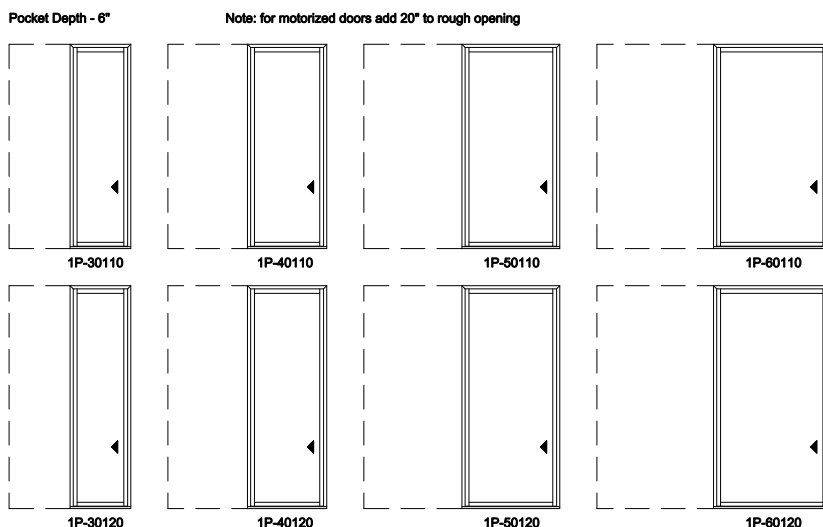

### Multi-Slide Doors - 2-1/4" Panel (4701) 1 Panel Pocket

Exposed Jamb Width	3'-3 9/32"	4'-3 9/32"	5'-3 9/32"	6'-3 9/32"
Exposed RO Width	3'-3 15/16"	4'-3 15/16"	5'-3 15/16"	6'-3 15/16"
Pocket Width	3'-3 3/4"	4'-3 3/4"	5'-3 3/4"	6'-3 3/4"
Jamb Dimension	6'-6 23/32"	8'-6 23/32"	10'-6 23/32"	12'-6 23/32"
Rough Opening	6'-7 23/32"	8'-7 23/32"	10'-7 23/32"	12'-7 23/32"
Soft Metric R.O. (mm)	2025	2634	3244	3854
Glass Size	31 1/4"	43 1/4"	55 1/4"	67 1/4"

1L shown; 1R available