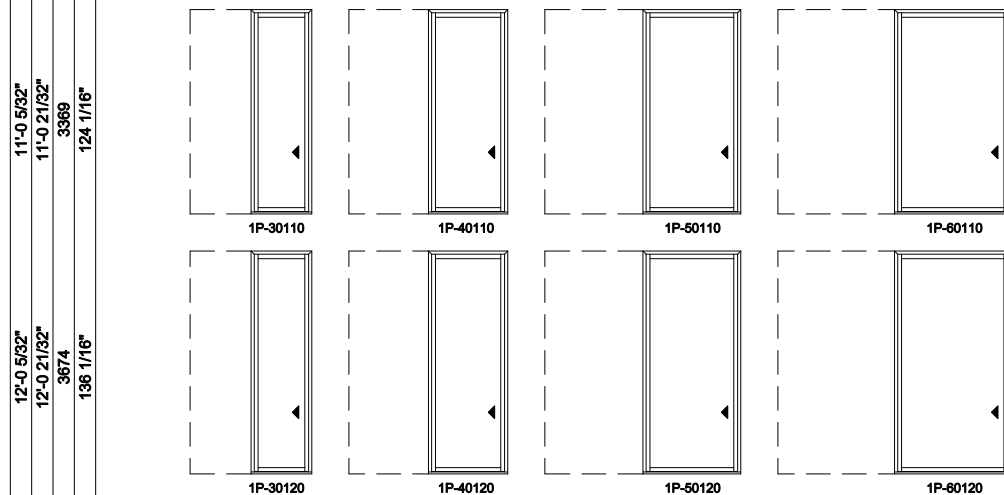

Multi-Slide Doors - 2-1/4" Panel (4701) 1 Panel Pocket

Exposed Jamb Dimension	3'-3 9/32"	4'-3 9/32"	5'-3 9/32"	6'-3 9/32"
Jamb Dimension	6'-6 23/32"	8'-6 23/32"	10'-6 23/32"	12'-6 23/32"
Rough Opening	6'-7 23/32"	8'-7 23/32"	10'-7 23/32"	12'-7 23/32"
Soft Metric R.O. (mm)	2025	2634	3244	3854
Glass Size	31 1/4"	43 1/4"	55 1/4"	67 1/4"

Note: for motorized doors add 20" to rough opening

1L shown; 1R available