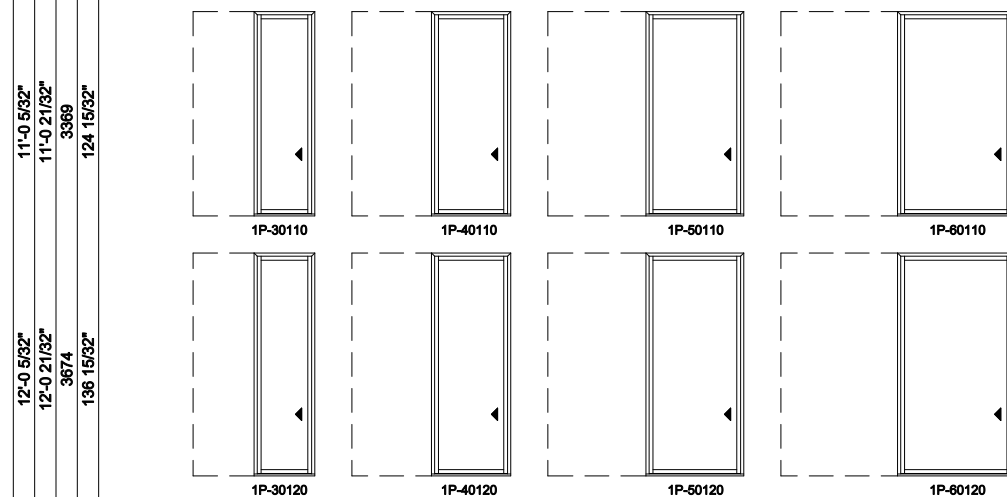

Multi-Slide Doors - 2-1/4" Panel (4701) 1 Panel Pocket

Exposed Jamb Dimension	3'-3 9/32"	4'-3 9/32"	5'-3 9/32"	6'-3 9/32"
Jamb Dimension	6'-6 23/32"	8'-6 23/32"	10'-6 23/32"	12'-6 23/32"
Rough Opening	6'-7 23/32"	8'-7 23/32"	10'-7 23/32"	12'-7 23/32"
Soft Metric R.O. (mm)	2025	2634	3244	3854
Glass Size	31 1/4"	43 1/4"	55 1/4"	67 1/4"

Note: for motorized doors add 10" to rough opening

1L shown; 1R available