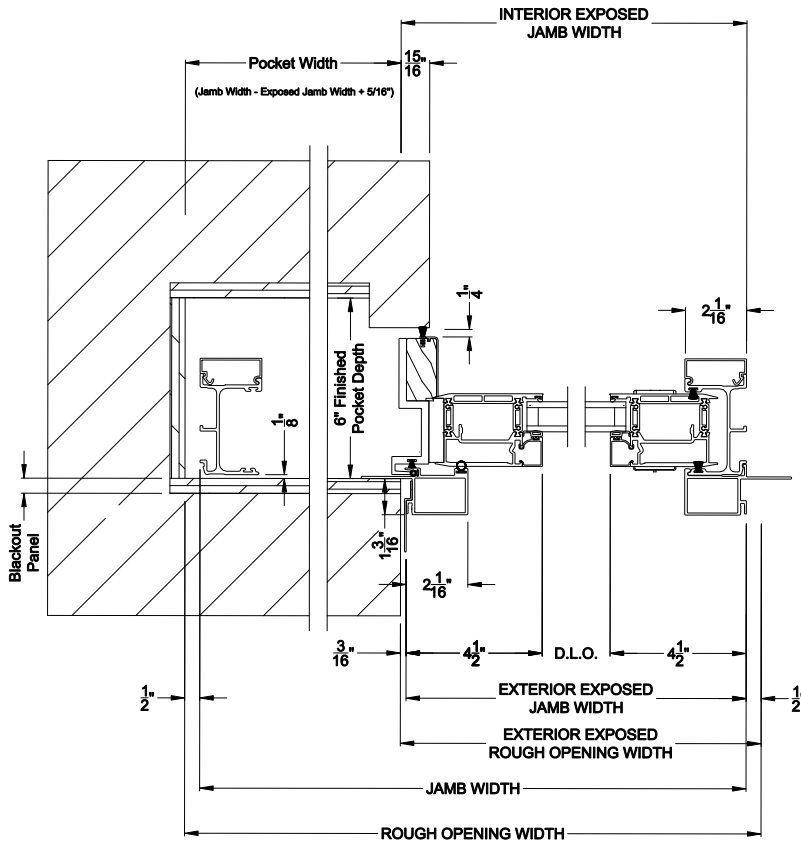

Weather Shield™

VUE Collection

Multi-Slide Doors

CROSS SECTION DETAILS

VUE COLLECTION MULTI-SLIDE PATIO DOOR (4701)
Horizontal Section - Bi-parting stiles

VUE COLLECTION MULTI-SLIDE PATIO DOOR (4701)
Horizontal Pocket Section - 1 or Bi-parting 2 Panel Door

Note: All dimensions are approximate. Weather Shield reserves the right to change specifications without notice.