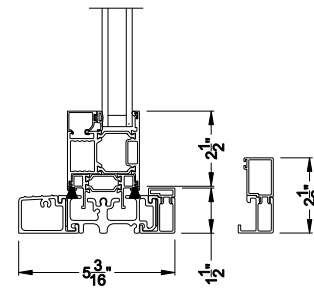

Weather Shield™

VUE Collection

Multi-Slide Doors

CROSS SECTION DETAILS

VUE COLLECTION MULTI-SLIDE PATIO DOOR (4701)
Vertical Section - Standard Sill - 1 or Bi-parting 2 Panel Door

VUE COLLECTION MULTI-SLIDE PATIO DOOR (4701)
Vertical Section - with Sill Riser - 1 or Bi-parting 2 Panel Door

Square Bead Beveled Bead Narrow Bead

VUE COLLECTION MULTI-SLIDE PATIO DOOR (4701)
Vertical Section - With sill pan

Note: All dimensions are approximate. Weather Shield reserves the right to change specifications without notice.

Square Bead

Beveled Bead

Narrow Bead

Note: All dimensions are approximate. Weather Shield reserves the right to change specifications without notice.

VUE COLLECTION MULTI-SLIDE PATIO DOOR (4701)
 Horizontal Motorized Pocket Section - 1 or Bi-parting 2 Panel Door

Note: All dimensions are approximate. Weather Shield reserves the right to change specifications without notice.