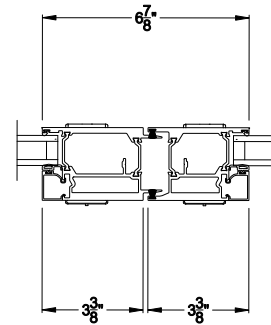

Weather Shield™

VUE Collection

Multi-Slide Doors

CROSS SECTION DETAILS

VUE COLLECTION MULTI-SLIDE PATIO DOOR (4701)
Horizontal Section - Bi-parting stiles

VUE COLLECTION MULTI-SLIDE PATIO DOOR (4701)
Horizontal Pocket Section - 1 or Bi-parting 2 Panel Door

Square Bead

Beveled Bead

Narrow Bead

Note: All dimensions are approximate. Weather Shield reserves the right to change specifications without notice.

VUE COLLECTION MULTI-SLIDE PATIO DOOR (4701)
 Horizontal Motorized Pocket Section - 1 or Bi-parting 2 Panel Door

Note: All dimensions are approximate. Weather Shield reserves the right to change specifications without notice.