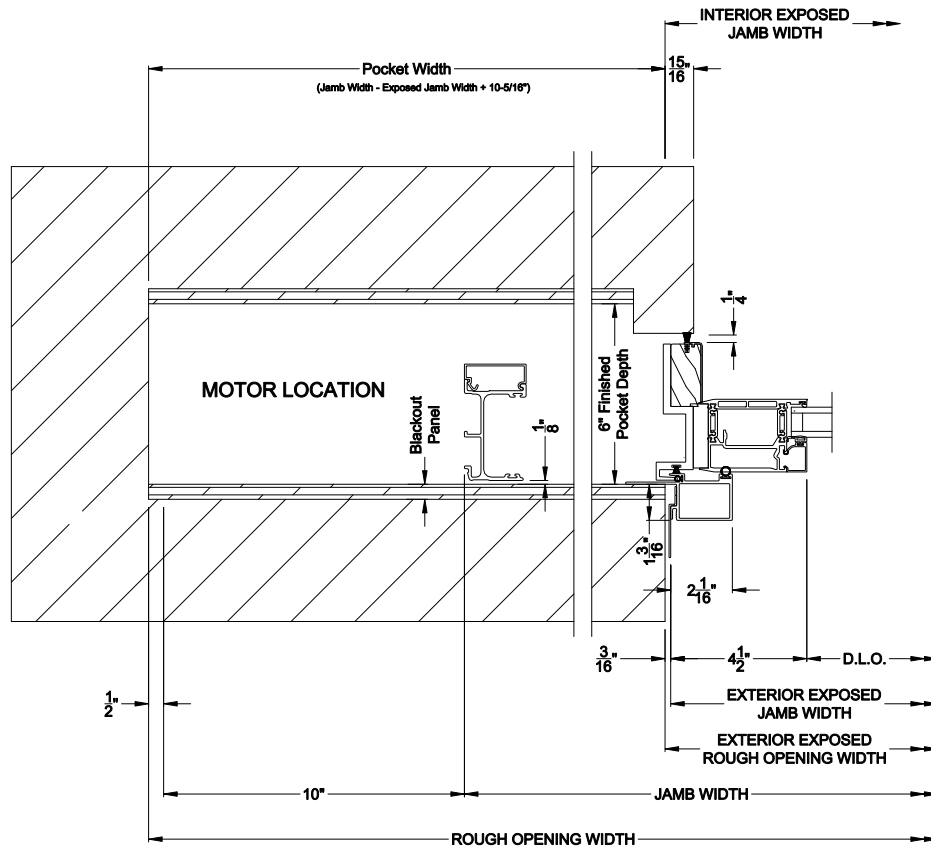

Square Bead

Beveled Bead

Narrow Bead

ES Glass Square Bead

Note: All dimensions are approximate. Weather Shield reserves the right to change specifications without notice.

**VUE COLLECTION MULTI-SLIDE PATIO DOOR (4701)**  
 Horizontal Motorized Pocket Section - 1 or Bi-parting 2 Panel Door

Note: All dimensions are approximate. Weather Shield reserves the right to change specifications without notice.