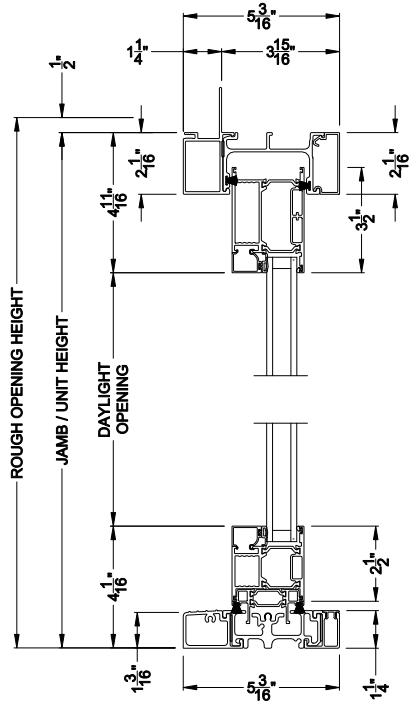

Weather Shield™

VUE Collection

Multi-Slide Doors

CROSS SECTION DETAILS

VUE COLLECTION MULTI-SLIDE PATIO DOOR (4701)
Vertical Section - Standard Sill - 1 or Bi-parting 2 Panel Door

VUE COLLECTION MULTI-SLIDE PATIO DOOR (4701)
Vertical Section - with Sill Riser - 1 or Bi-parting 2 Panel Door

Square Bead Beveled Bead Narrow Bead

VUE COLLECTION MULTI-SLIDE PATIO DOOR (4701)
Vertical Section - With sill pan

Note: All dimensions are approximate. Weather Shield reserves the right to change specifications without notice.

Square Bead

Beveled Bead

Narrow Bead

Note: All dimensions are approximate. Weather Shield reserves the right to change specifications without notice.

VUE COLLECTION MULTI-SLIDE PATIO DOOR (4701)
 Horizontal Motorized Pocket Section - 1 or Bi-parting 2 Panel Door

Note: All dimensions are approximate. Weather Shield reserves the right to change specifications without notice.