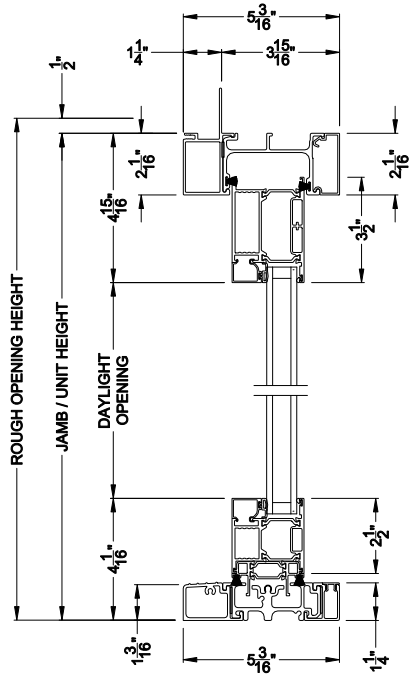

## CROSS SECTION DETAILS

**VUE COLLECTION MULTI-SLIDE PATIO DOOR (4701)**  
Vertical Section - with Sill Riser - 1 or Bi-parting 2 Panel Door

**VUE COLLECTION MULTI-SLIDE PATIO DOOR (4701)**  
Vertical Section - Standard Sill - 1 or Bi-parting 2 Panel Door