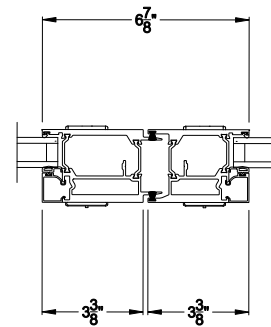

Weather Shield™

VUE Collection

Multi-Slide Doors

CROSS SECTION DETAILS

VUE COLLECTION MULTI-SLIDE PATIO DOOR (4701)
Horizontal Section - Bi-parting stiles

VUE COLLECTION MULTI-SLIDE PATIO DOOR (4701)
Horizontal Pocket Section - 1 or Bi-parting 2 Panel Door

Note: All dimensions are approximate. Weather Shield reserves the right to change specifications without notice.