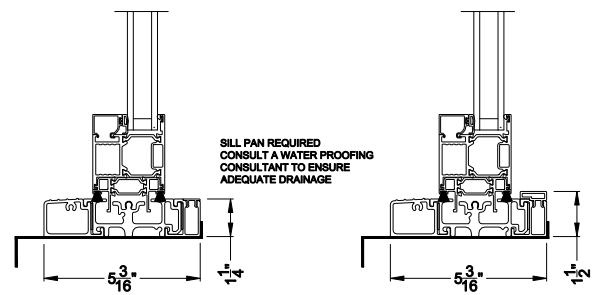

Weather Shield™

VUE Collection

Multi-Slide Doors

CROSS SECTION DETAILS

VUE COLLECTION MULTI-SLIDE PATIO DOOR (4701)
Vertical Section - Standard Sill - 1 or Bi-parting 2 Panel Door

VUE COLLECTION MULTI-SLIDE PATIO DOOR (4701)
Vertical Section - with Sill Riser - 1 or Bi-parting 2 Panel Door

Square Bead Beveled Bead Narrow Bead

VUE COLLECTION MULTI-SLIDE PATIO DOOR (4701)
Vertical Section - With sill pan

Note: All dimensions are approximate. Weather Shield reserves the right to change specifications without notice.

Square Bead

Beveled Bead

Narrow Bead

Note: All dimensions are approximate. Weather Shield reserves the right to change specifications without notice.

VUE COLLECTION MULTI-SLIDE PATIO DOOR (4701)
 Horizontal Motorized Pocket Section - 1 or Bi-parting 2 Panel Door

Note: All dimensions are approximate. Weather Shield reserves the right to change specifications without notice.