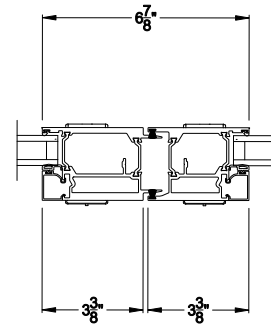

Square Bead Beveled Bead Narrow Bead

VUE COLLECTION MULTI-SLIDE PATIO DOOR (4701)
Vertical Section - With sill pan

Note: All dimensions are approximate. Weather Shield reserves the right to change specifications without notice.

Weather Shield™

VUE Collection

Multi-Slide Doors

CROSS SECTION DETAILS

VUE COLLECTION MULTI-SLIDE PATIO DOOR (4701)
Horizontal Section - Bi-parting stiles

VUE COLLECTION MULTI-SLIDE PATIO DOOR (4701)
Horizontal Pocket Section - 1 or Bi-parting 2 Panel Door

Square Bead

Beveled Bead

Narrow Bead

Note: All dimensions are approximate. Weather Shield reserves the right to change specifications without notice.

VUE COLLECTION MULTI-SLIDE PATIO DOOR (4701)
 Horizontal Motorized Pocket Section - 1 or Bi-parting 2 Panel Door