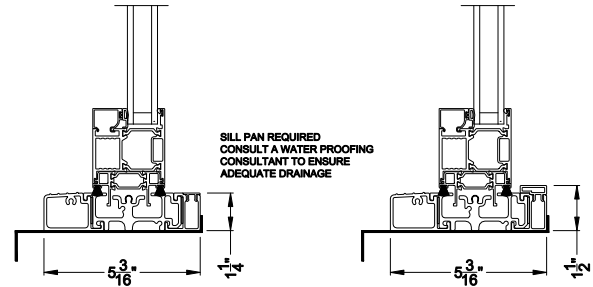

VUE COLLECTION MULTI-SLIDE PATIO DOOR (4701)
Vertical Section - With sill pan