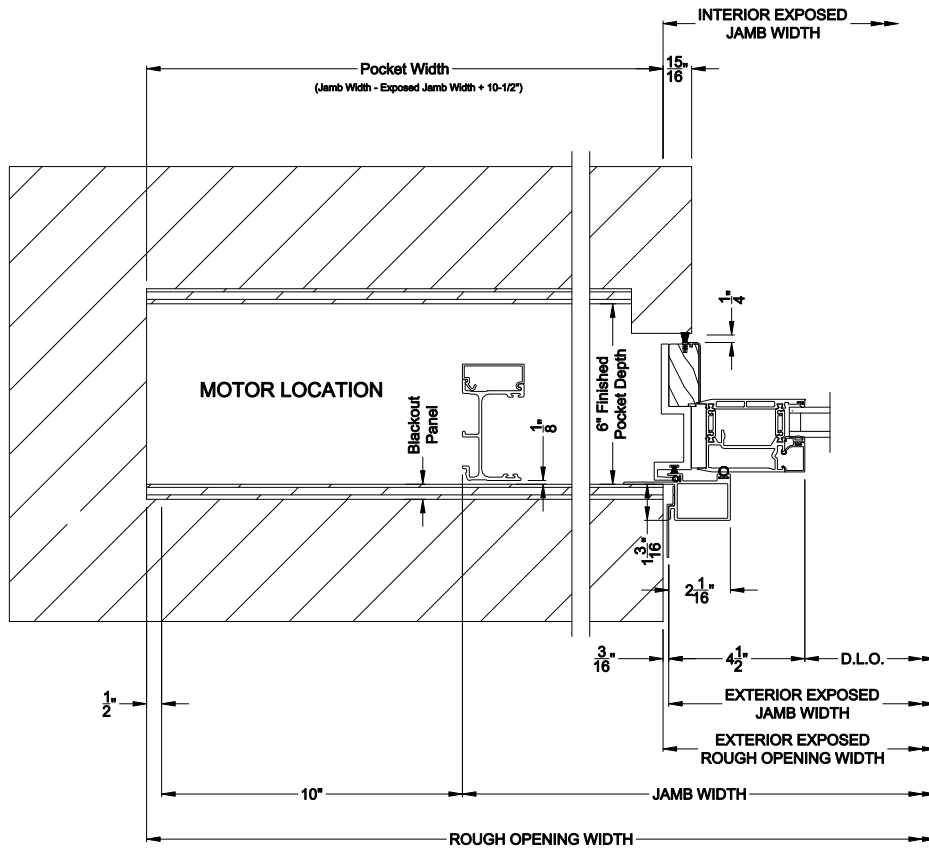

Square Bead

Beveled Bead

Narrow Bead

Note: All dimensions are approximate. Weather Shield reserves the right to change specifications without notice.

VUE COLLECTION MULTI-SLIDE PATIO DOOR (4701)
 Horizontal Motorized Pocket Section - 1 or Bi-parting 2 Panel Door

Note: All dimensions are approximate. Weather Shield reserves the right to change specifications without notice.