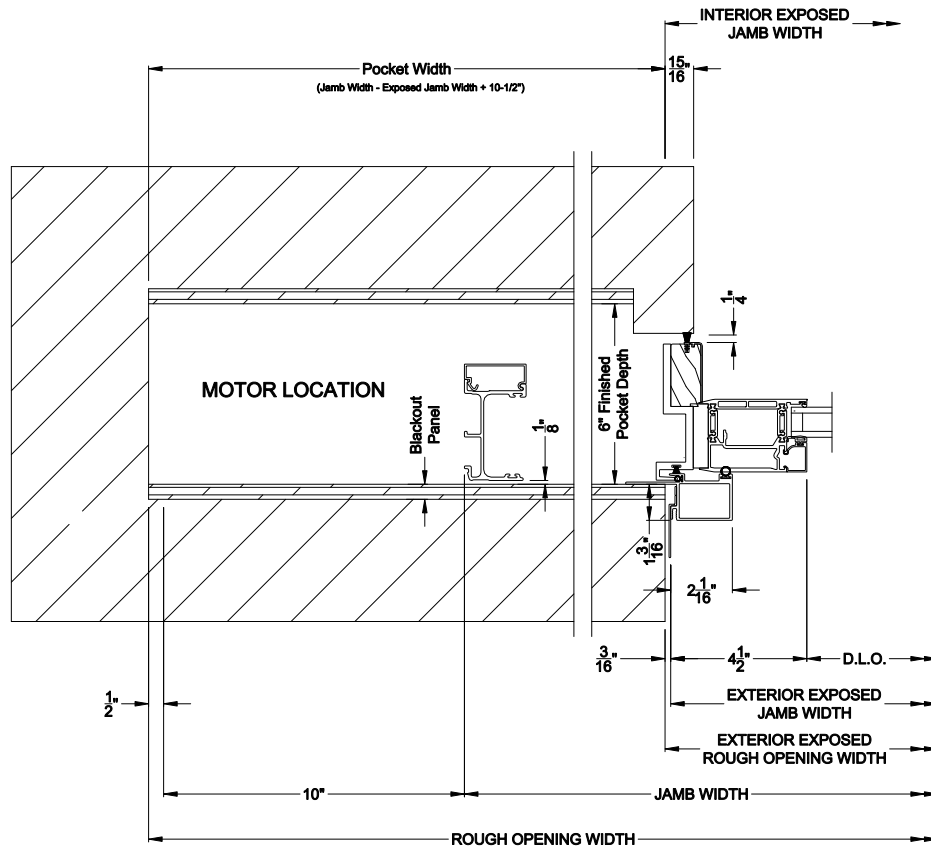

Square Bead

Beveled Bead

Narrow Bead

Note: All dimensions are approximate. Weather Shield reserves the right to change specifications without notice.

VUE COLLECTION MULTI-SLIDE PATIO DOOR (4701)
 Horizontal Motorized Pocket Section - 1 or Bi-parting 2 Panel Door

Note: All dimensions are approximate. Weather Shield reserves the right to change specifications without notice.