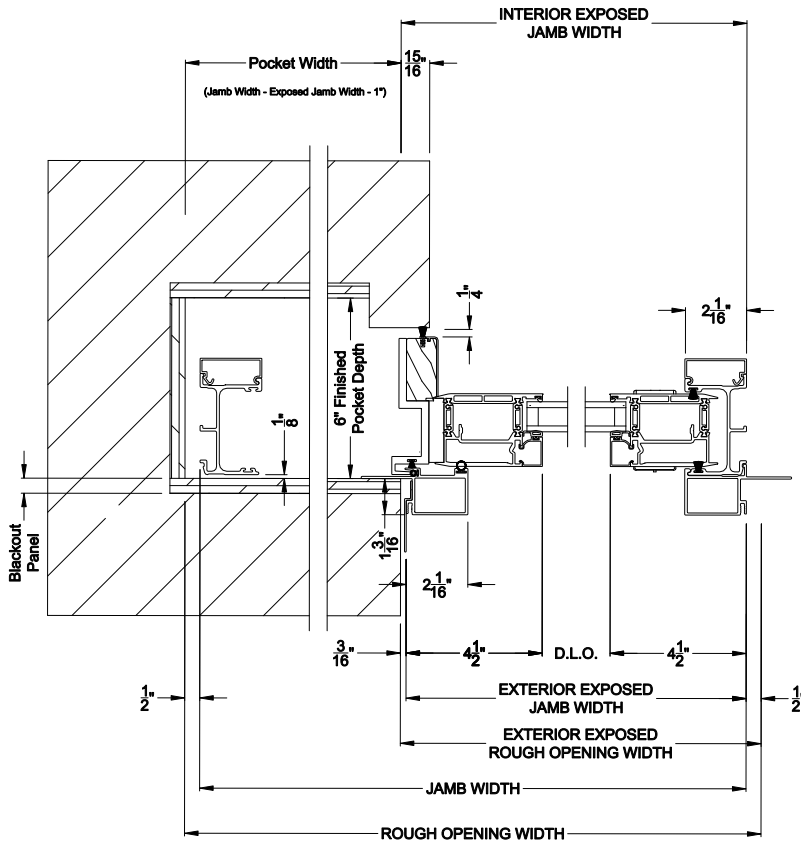

Weather Shield™

VUE Collection

Multi-Slide Doors

CROSS SECTION DETAILS

VUE COLLECTION MULTI-SLIDE PATIO DOOR (4701)
Horizontal Section - Bi-parting stiles

VUE COLLECTION MULTI-SLIDE PATIO DOOR (4701)
Horizontal Pocket Section - 1 or Bi-parting 2 Panel Door

Square Bead

Beveled Bead

Narrow Bead

Note: All dimensions are approximate. Weather Shield reserves the right to change specifications without notice.

VUE COLLECTION MULTI-SLIDE PATIO DOOR (4701)
 Horizontal Motorized Pocket Section - 1 or Bi-parting 2 Panel Door

Note: All dimensions are approximate. Weather Shield reserves the right to change specifications without notice.