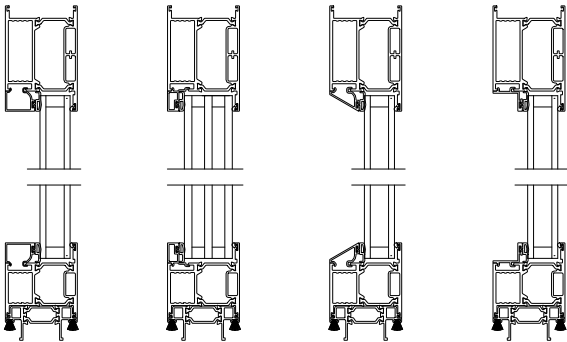

## CROSS SECTION DETAILS

**VUE COLLECTION MULTI-SLIDE PATIO DOOR (4701)**  
Vertical Section - with Sill Riser - 1 or Bi-parting 2 Panel Door

**VUE COLLECTION MULTI-SLIDE PATIO DOOR (4701)**  
Vertical Section - Standard Sill - 1 or Bi-parting 2 Panel Door