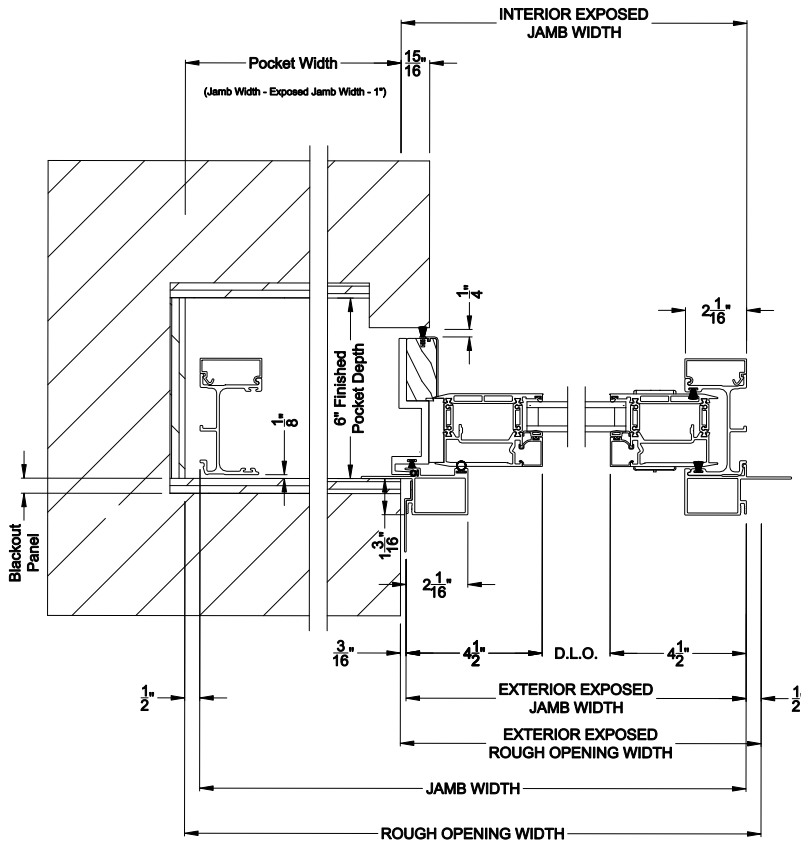

Weather Shield™

VUE Collection

Multi-Slide Doors

CROSS SECTION DETAILS

VUE COLLECTION MULTI-SLIDE PATIO DOOR (4701)
Vertical Section - Standard Sill - 1 or Bi-parting 2 Panel Door

VUE COLLECTION MULTI-SLIDE PATIO DOOR (4701)
Vertical Section - with Sill Riser - 1 or Bi-parting 2 Panel Door

Square Bead Beveled Bead Narrow Bead

VUE COLLECTION MULTI-SLIDE PATIO DOOR (4701)
Vertical Section - With sill pan

Note: All dimensions are approximate. Weather Shield reserves the right to change specifications without notice.

Weather Shield™

VUE Collection

Multi-Slide Doors

CROSS SECTION DETAILS

VUE COLLECTION MULTI-SLIDE PATIO DOOR (4701)
Horizontal Section - Bi-parting stiles

VUE COLLECTION MULTI-SLIDE PATIO DOOR (4701)
Horizontal Pocket Section - 1 or Bi-parting 2 Panel Door

Square Bead

Beveled Bead

Narrow Bead

Note: All dimensions are approximate. Weather Shield reserves the right to change specifications without notice.

VUE COLLECTION MULTI-SLIDE PATIO DOOR (4701)
 Horizontal Motorized Pocket Section - 1 or Bi-parting 2 Panel Door