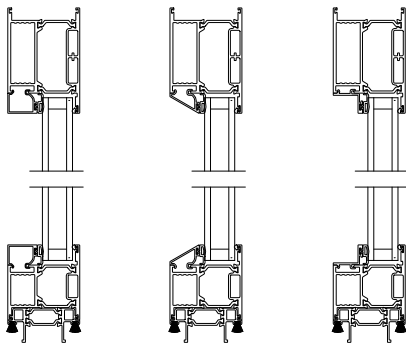

Weather Shield™

VUE Collection

Multi-Slide Doors

CROSS SECTION DETAILS

VUE COLLECTION MULTI-SLIDE PATIO DOOR (4701)
Vertical Section - Standard Sill - 1 or Bi-parting 2 Panel Door

VUE COLLECTION MULTI-SLIDE PATIO DOOR (4701)
Vertical Section - with Sill Riser - 1 or Bi-parting 2 Panel Door

Square Bead Beveled Bead Narrow Bead

VUE COLLECTION MULTI-SLIDE PATIO DOOR (4701)
Vertical Section - With sill pan

Note: All dimensions are approximate. Weather Shield reserves the right to change specifications without notice.

Weather Shield™

VUE Collection

Multi-Slide Doors

CROSS SECTION DETAILS

VUE COLLECTION MULTI-SLIDE PATIO DOOR (4701)
Horizontal Section - Bi-parting stiles

VUE COLLECTION MULTI-SLIDE PATIO DOOR (4701)
Horizontal Pocket Section - 1 or Bi-parting 2 Panel Door

Square Bead

Beveled Bead

Narrow Bead

Note: All dimensions are approximate. Weather Shield reserves the right to change specifications without notice.

VUE COLLECTION MULTI-SLIDE PATIO DOOR (4701)
 Horizontal Motorized Pocket Section - 1 or Bi-parting 2 Panel Door