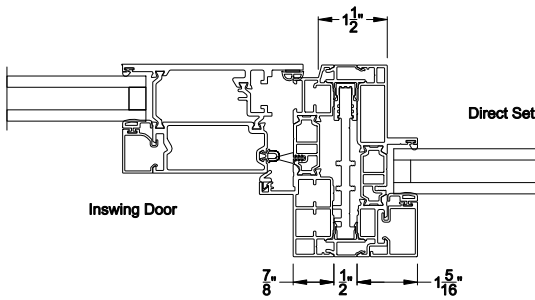

VUE COLLECTION INSWING HINGED DOOR (4501)
Mull Section - 1/2" Aluminum Mull

VUE COLLECTION INSWING HINGED DOOR (4501)
Horizontal Sections - 2- Panel - Square Bead

Note: All dimensions are approximate. Weather Shield reserves the right to change specifications without notice.

Weather Shield®

VUE Collection™

Inswing Hinged Doors

CROSS SECTION DETAILS

VUE COLLECTION INSWING HINGED DOOR

Mullion Sections - Square Bead

Mull Section 1/2" Aluminum Reinforcement

Stack Section Direct Stack to Direct-set

Mull Section 1/2" Steel Reinforcement

VUE COLLECTION INSWING HINGED DOOR (4501)

Center Rail - Square Bead

Note: All dimensions are approximate. Weather Shield reserves the right to change specifications without notice.