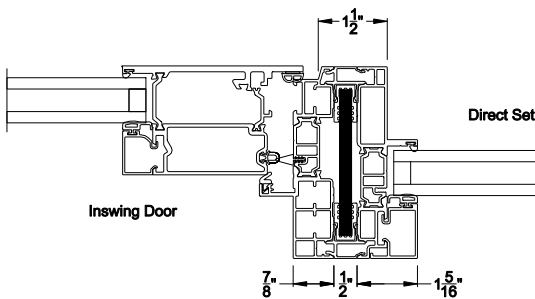

VUE COLLECTION INSWING HINGED DOOR (4501)
Mull Section - 1/2" Aluminum Mull

VUE COLLECTION INSWING HINGED DOOR (4501)
Horizontal Sections - 2- Panel - Square Bead

Note: All dimensions are approximate. Weather Shield reserves the right to change specifications without notice.

Weather Shield®

VUE Collection™

Inswing Hinged Doors

CROSS SECTION DETAILS

VUE COLLECTION INSWING HINGED DOOR

Mullion Sections - Square Bead

Mull Section 1/2" Aluminum Reinforcement

Stack Section Direct Stack to Direct-set

Mull Section 1/2" Steel Reinforcement

VUE COLLECTION INSWING HINGED DOOR (4501)

Center Rail - Square Bead

Note: All dimensions are approximate. Weather Shield reserves the right to change specifications without notice.