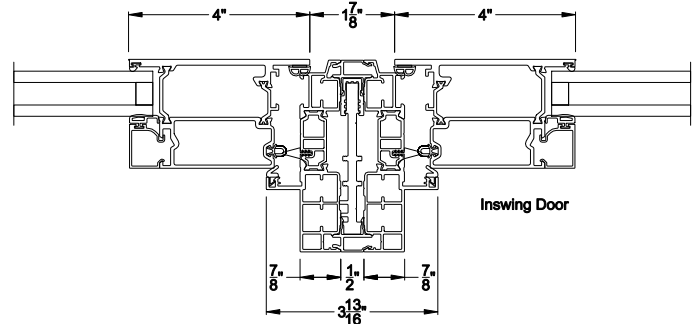

Weather Shield®

VUE Collection™

Inswing Hinged Doors

CROSS SECTION DETAILS

VUE COLLECTION INSWING HINGED DOOR (4501)
Vertical Sections - Square Bead

VUE COLLECTION INSWING HINGED DOOR (4501)
Horizontal Sections - 1- Panel - Square Bead

VUE COLLECTION INSWING HINGED DOOR (4501)
Mull Section - 1/2" Aluminum Mull

VUE COLLECTION INSWING HINGED DOOR (4501)
Horizontal Sections - 2- Panel - Square Bead

Note: All dimensions are approximate. Weather Shield reserves the right to change specifications without notice.

Weather Shield®

VUE Collection™

Inswing Hinged Doors

CROSS SECTION DETAILS

VUE COLLECTION INSWING HINGED DOOR

Mullion Sections - Square Bead

Mull Section 1/2" Aluminum Reinforcement

Stack Section Direct Stack to Direct-set

Mull Section 1/2" Steel Reinforcement

VUE COLLECTION INSWING HINGED DOOR (4501)

Center Rail - Square Bead

Note: All dimensions are approximate. Weather Shield reserves the right to change specifications without notice.