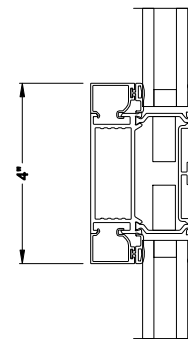

VUE COLLECTION INSWING HINGED DOOR (4501)
Mull Section - 1/2" Aluminum Mull

VUE COLLECTION INSWING HINGED DOOR (4501)
Horizontal Sections - 2- Panel - Square Bead

Note: All dimensions are approximate. Weather Shield reserves the right to change specifications without notice.

Weather Shield®

VUE Collection™

Inswing Hinged Doors

CROSS SECTION DETAILS

VUE COLLECTION INSWING HINGED DOOR

Mullion Sections - Square Bead

Mull Section 1/2" Aluminum Reinforcement

Stack Section Direct Stack to Direct-set

Mull Section 1/2" Steel Reinforcement

VUE COLLECTION INSWING HINGED DOOR (4501)

Center Rail - Square Bead

Note: All dimensions are approximate. Weather Shield reserves the right to change specifications without notice.