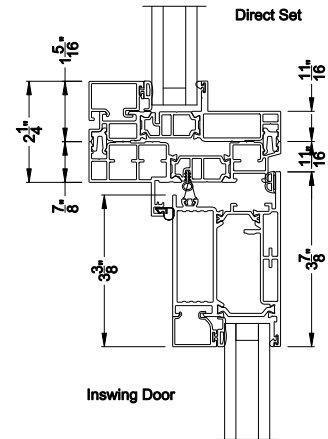

VUE COLLECTION INSWING HINGED DOOR (4501)
Mull Section - 1/2" Aluminum Mull

VUE COLLECTION INSWING HINGED DOOR (4501)
Horizontal Sections - 2- Panel - Square Bead

Note: All dimensions are approximate. Weather Shield reserves the right to change specifications without notice.

Weather Shield®

VUE Collection™

Inswing Hinged Doors

CROSS SECTION DETAILS

VUE COLLECTION INSWING HINGED DOOR

Mullion Sections - Square Bead

Mull Section 1/2" Aluminum Reinforcement

Stack Section Direct Stack to Direct-set

Mull Section 1/2" Steel Reinforcement

VUE COLLECTION INSWING HINGED DOOR (4501)

Center Rail - Square Bead

Note: All dimensions are approximate. Weather Shield reserves the right to change specifications without notice.