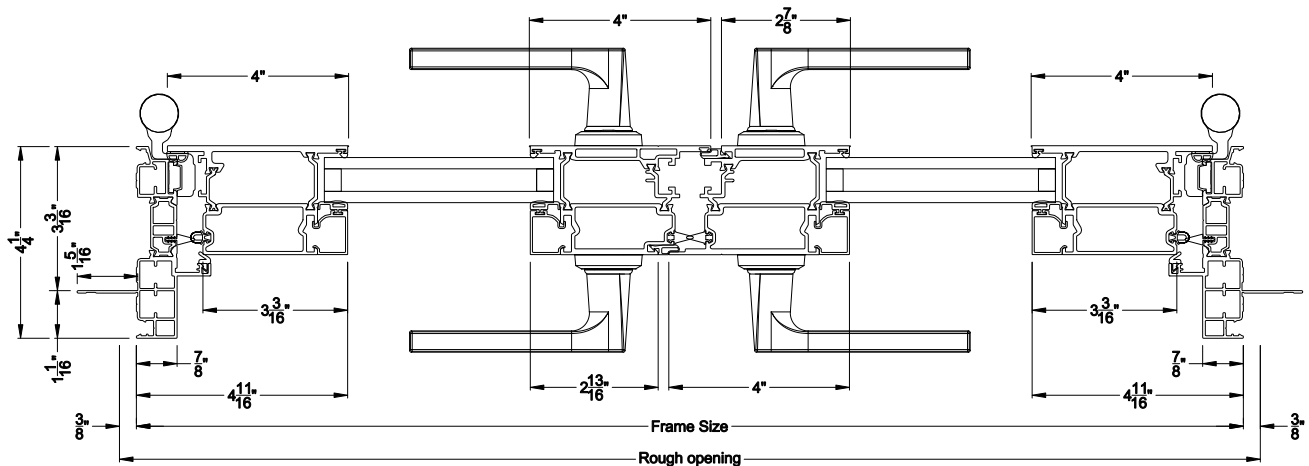

Weather Shield®

VUE Collection™

Inswing Hinged Doors

CROSS SECTION DETAILS

VUE COLLECTION INSWING HINGED DOOR (4501)
Vertical Sections - Square Bead

VUE COLLECTION INSWING HINGED DOOR (4501)
Horizontal Sections - 1- Panel - Square Bead

VUE COLLECTION INSWING HINGED DOOR (4501)
Mull Section - 1/2" Aluminum Mull

VUE COLLECTION INSWING HINGED DOOR (4501)
Horizontal Sections - 2- Panel - Square Bead

Note: All dimensions are approximate. Weather Shield reserves the right to change specifications without notice.

Weather Shield®

VUE Collection™

Inswing Hinged Doors

CROSS SECTION DETAILS

VUE COLLECTION INSWING HINGED DOOR

Mullion Sections - Square Bead

Mull Section 1/2" Aluminum Reinforcement

Stack Section Direct Stack to Direct-set

Mull Section 1/2" Steel Reinforcement

VUE COLLECTION INSWING HINGED DOOR (4501)

Center Rail - Square Bead

Note: All dimensions are approximate. Weather Shield reserves the right to change specifications without notice.