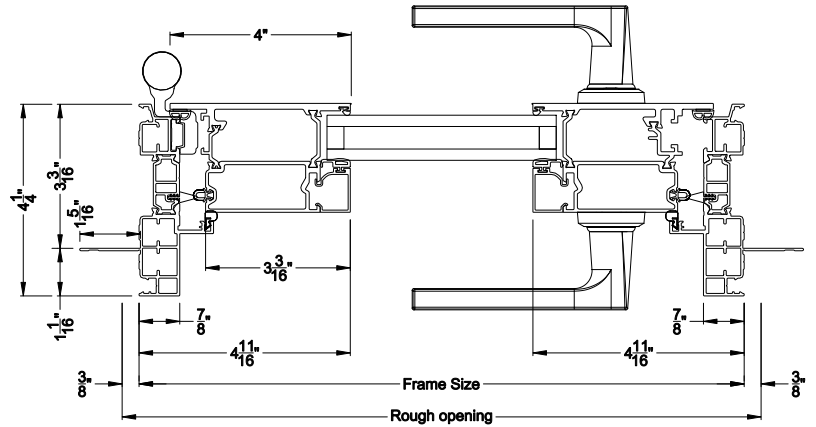

Weather Shield®

VUE Collection™

Inswing Hinged Doors

CROSS SECTION DETAILS

VUE COLLECTION INSWING HINGED DOOR (4501)
Vertical Sections - Square Bead

VUE COLLECTION INSWING HINGED DOOR (4501)
Horizontal Sections - 1- Panel - Square Bead

VUE COLLECTION INSWING HINGED DOOR (4501)
Mull Section - 1/2" Aluminum Mull

VUE COLLECTION INSWING HINGED DOOR (4501)
Horizontal Sections - 2- Panel - Square Bead

Note: All dimensions are approximate. Weather Shield reserves the right to change specifications without notice.

Weather Shield®

VUE Collection™

Inswing Hinged Doors

CROSS SECTION DETAILS

VUE COLLECTION INSWING HINGED DOOR

Mullion Sections - Square Bead

Mull Section 1/2" Aluminum Reinforcement

Stack Section Direct Stack to Direct-set

Mull Section 1/2" Steel Reinforcement

VUE COLLECTION INSWING HINGED DOOR (4501)

Center Rail - Square Bead

Note: All dimensions are approximate. Weather Shield reserves the right to change specifications without notice.