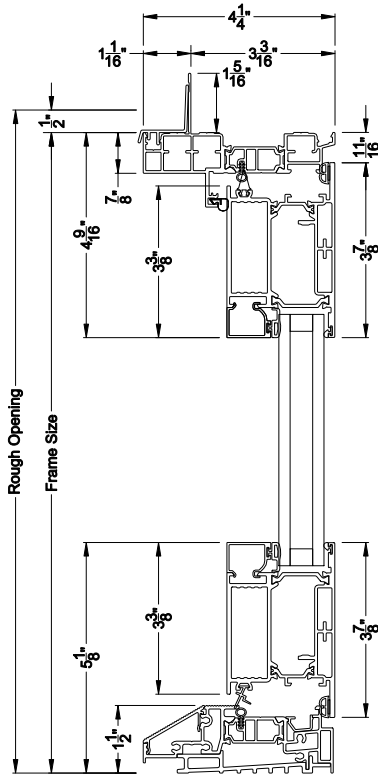

Weather Shield®

VUE Collection™

Inswing Hinged Doors

CROSS SECTION DETAILS

VUE COLLECTION INSWING HINGED DOOR (4501)
Vertical Sections - Square Bead

VUE COLLECTION INSWING HINGED DOOR (4501)
Horizontal Sections - 1- Panel - Square Bead

VUE COLLECTION INSWING HINGED DOOR (4501)
Mull Section - 1/2" Aluminum Mull

VUE COLLECTION INSWING HINGED DOOR (4501)
Horizontal Sections - 2- Panel - Square Bead

Note: All dimensions are approximate. Weather Shield reserves the right to change specifications without notice.

Weather Shield®

VUE Collection™

Inswing Hinged Doors

CROSS SECTION DETAILS

VUE COLLECTION INSWING HINGED DOOR

Mullion Sections - Square Bead

Mull Section 1/2" Aluminum Reinforcement

Stack Section Direct Stack to Direct-set

Mull Section 1/2" Steel Reinforcement

VUE COLLECTION INSWING HINGED DOOR (4501)

Center Rail - Square Bead

Note: All dimensions are approximate. Weather Shield reserves the right to change specifications without notice.