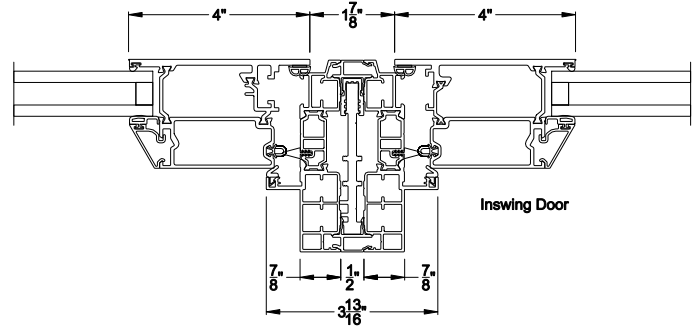

Weather Shield®

VUE Collection™

Inswing Hinged Doors

CROSS SECTION DETAILS

VUE COLLECTION INSWING HINGED DOOR (4501)
Vertical Sections - Beveled Bead

VUE COLLECTION INSWING HINGED DOOR (4501)
Horizontal Sections - 1- Panel - Beveled Bead

VUE COLLECTION INSWING HINGED DOOR (4501)
Mull Section - 1/2" Aluminum Mull

VUE COLLECTION INSWING HINGED DOOR (4501)
Horizontal Sections - 2- Panel - Beveled Bead

Note: All dimensions are approximate. Weather Shield reserves the right to change specifications without notice.

Weather Shield®

VUE Collection™

Inswing Hinged Doors

CROSS SECTION DETAILS

VUE COLLECTION INSWING HINGED DOOR

Mullion Sections - Beveled Bead

Mull Section 1/2" Aluminum Reinforcement

Stack Section Direct Stack to Direct-set