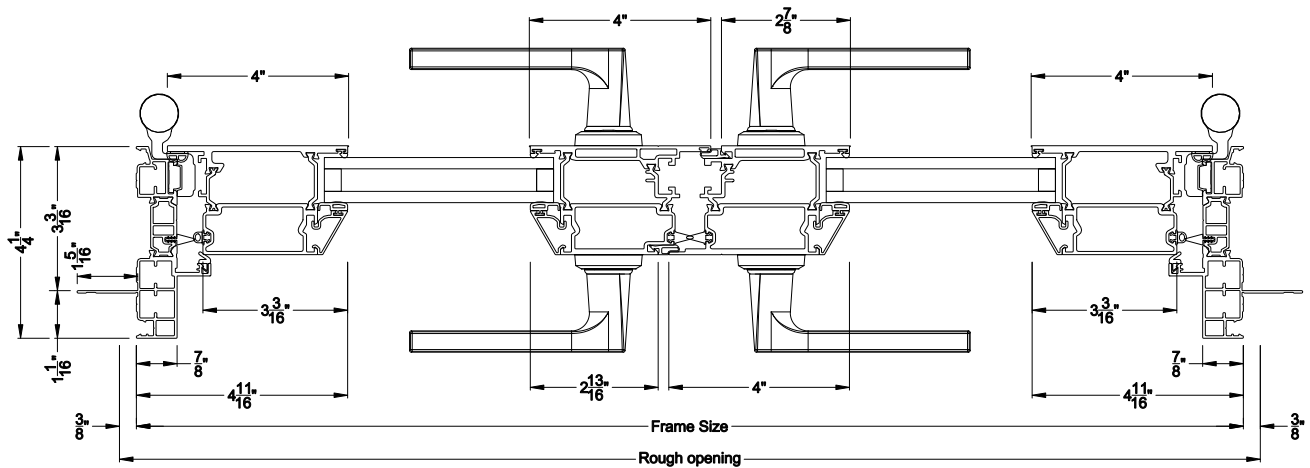

Weather Shield®

VUE Collection™

Inswing Hinged Doors

CROSS SECTION DETAILS

VUE COLLECTION INSWING HINGED DOOR (4501)
Vertical Sections - Beveled Bead

VUE COLLECTION INSWING HINGED DOOR (4501)
Horizontal Sections - 1- Panel - Beveled Bead

VUE COLLECTION INSWING HINGED DOOR (4501)
Mull Section - 1/2" Aluminum Mull

VUE COLLECTION INSWING HINGED DOOR (4501)
Horizontal Sections - 2- Panel - Beveled Bead

Note: All dimensions are approximate. Weather Shield reserves the right to change specifications without notice.

Weather Shield®

VUE Collection™

Inswing Hinged Doors

CROSS SECTION DETAILS

VUE COLLECTION INSWING HINGED DOOR

Mullion Sections - Beveled Bead

Mull Section 1/2" Aluminum Reinforcement

Stack Section Direct Stack to Direct-set

Mull Section 1/2" Steel Reinforcement

VUE COLLECTION INSWING HINGED DOOR (4501)

Center Rail - Beveled Bead

Note: All dimensions are approximate. Weather Shield reserves the right to change specifications without notice.