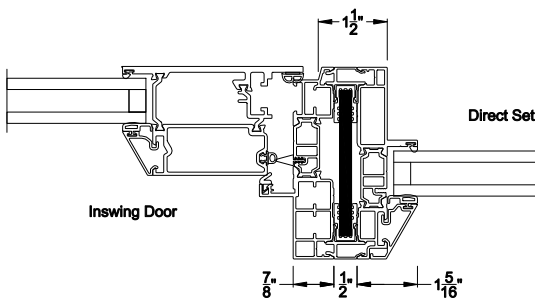

VUE COLLECTION INSWING HINGED DOOR (4501)
Mull Section - 1/2" Aluminum Mull

VUE COLLECTION INSWING HINGED DOOR (4501)
Horizontal Sections - 2- Panel - Beveled Bead

Note: All dimensions are approximate. Weather Shield reserves the right to change specifications without notice.

Weather Shield®

VUE Collection™

Inswing Hinged Doors

CROSS SECTION DETAILS

VUE COLLECTION INSWING HINGED DOOR

Mullion Sections - Beveled Bead

Mull Section 1/2" Aluminum Reinforcement

Stack Section Direct Stack to Direct-set

Mull Section 1/2" Steel Reinforcement

VUE COLLECTION INSWING HINGED DOOR (4501)

Center Rail - Beveled Bead

Note: All dimensions are approximate. Weather Shield reserves the right to change specifications without notice.