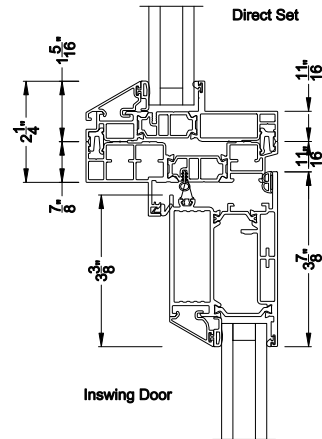

VUE COLLECTION INSWING HINGED DOOR (4501)
Mull Section - 1/2" Aluminum Mull

VUE COLLECTION INSWING HINGED DOOR (4501)
Horizontal Sections - 2- Panel - Beveled Bead

Note: All dimensions are approximate. Weather Shield reserves the right to change specifications without notice.

Weather Shield®

VUE Collection™

Inswing Hinged Doors

CROSS SECTION DETAILS

VUE COLLECTION INSWING HINGED DOOR

Mullion Sections - Beveled Bead

Mull Section 1/2" Aluminum Reinforcement

Stack Section Direct Stack to Direct-set

Mull Section 1/2" Steel Reinforcement

VUE COLLECTION INSWING HINGED DOOR (4501)

Center Rail - Beveled Bead

Note: All dimensions are approximate. Weather Shield reserves the right to change specifications without notice.