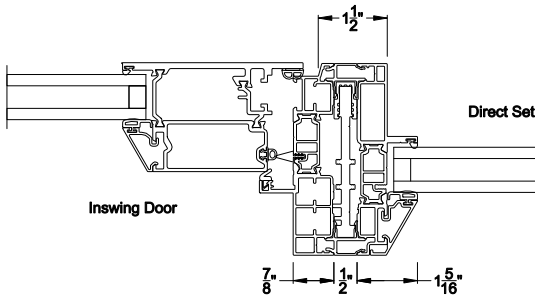

VUE COLLECTION INSWING HINGED DOOR (4501)
Mull Section - 1/2" Aluminum Mull

VUE COLLECTION INSWING HINGED DOOR (4501)
Horizontal Sections - 2- Panel - Beveled Bead

Note: All dimensions are approximate. Weather Shield reserves the right to change specifications without notice.

Weather Shield®

VUE Collection™

Inswing Hinged Doors

CROSS SECTION DETAILS

VUE COLLECTION INSWING HINGED DOOR

Mullion Sections - Beveled Bead

Mull Section 1/2" Aluminum Reinforcement

Stack Section Direct Stack to Direct-set

Mull Section 1/2" Steel Reinforcement

VUE COLLECTION INSWING HINGED DOOR (4501)

Center Rail - Beveled Bead

Note: All dimensions are approximate. Weather Shield reserves the right to change specifications without notice.