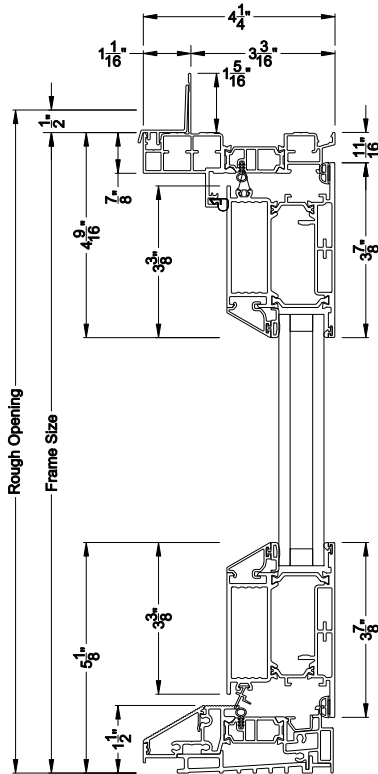

Weather Shield®

VUE Collection™

Inswing Hinged Doors

CROSS SECTION DETAILS

VUE COLLECTION INSWING HINGED DOOR (4501)
Vertical Sections - Beveled Bead

VUE COLLECTION INSWING HINGED DOOR (4501)
Horizontal Sections - 1- Panel - Beveled Bead

VUE COLLECTION INSWING HINGED DOOR (4501)
Mull Section - 1/2" Aluminum Mull

VUE COLLECTION INSWING HINGED DOOR (4501)
Horizontal Sections - 2- Panel - Beveled Bead

Note: All dimensions are approximate. Weather Shield reserves the right to change specifications without notice.

Weather Shield®

VUE Collection™

Inswing Hinged Doors

CROSS SECTION DETAILS

VUE COLLECTION INSWING HINGED DOOR

Mullion Sections - Beveled Bead

Mull Section 1/2" Aluminum Reinforcement

Stack Section Direct Stack to Direct-set

Mull Section 1/2" Steel Reinforcement

VUE COLLECTION INSWING HINGED DOOR (4501)

Center Rail - Beveled Bead

Note: All dimensions are approximate. Weather Shield reserves the right to change specifications without notice.