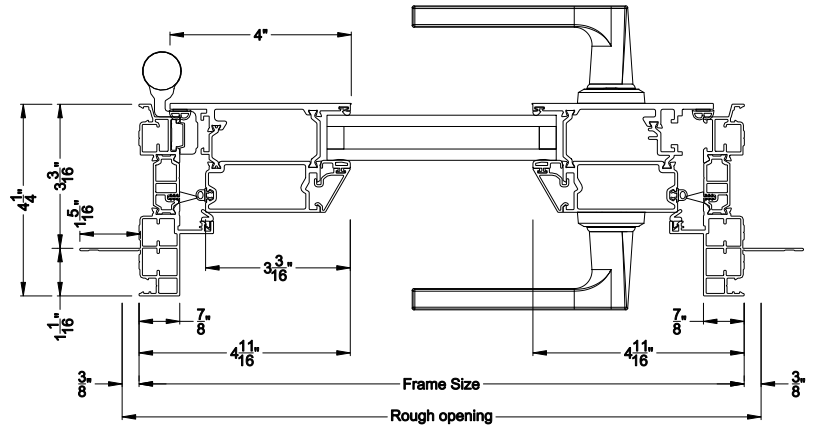

Weather Shield®

VUE Collection™

Inswing Hinged Doors

CROSS SECTION DETAILS

VUE COLLECTION INSWING HINGED DOOR (4501)
Vertical Sections - Beveled Bead

VUE COLLECTION INSWING HINGED DOOR (4501)
Horizontal Sections - 1- Panel - Beveled Bead

VUE COLLECTION INSWING HINGED DOOR (4501)
Mull Section - 1/2" Aluminum Mull

VUE COLLECTION INSWING HINGED DOOR (4501)
Horizontal Sections - 2- Panel - Beveled Bead

Note: All dimensions are approximate. Weather Shield reserves the right to change specifications without notice.

Weather Shield®

VUE Collection™

Inswing Hinged Doors

CROSS SECTION DETAILS

VUE COLLECTION INSWING HINGED DOOR

Mullion Sections - Beveled Bead

Mull Section 1/2" Aluminum Reinforcement

Stack Section Direct Stack to Direct-set

Mull Section 1/2" Steel Reinforcement

VUE COLLECTION INSWING HINGED DOOR (4501)

Center Rail - Beveled Bead

Note: All dimensions are approximate. Weather Shield reserves the right to change specifications without notice.