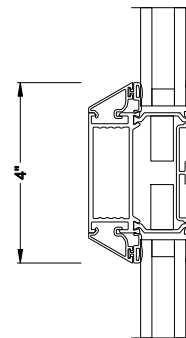

VUE COLLECTION INSWING HINGED DOOR (4501)
Mull Section - 1/2" Aluminum Mull

VUE COLLECTION INSWING HINGED DOOR (4501)
Horizontal Sections - 2- Panel - Beveled Bead

Note: All dimensions are approximate. Weather Shield reserves the right to change specifications without notice.

Weather Shield®

VUE Collection™

Inswing Hinged Doors

CROSS SECTION DETAILS

VUE COLLECTION INSWING HINGED DOOR

Mullion Sections - Beveled Bead

Mull Section 1/2" Aluminum Reinforcement

Stack Section Direct Stack to Direct-set

Mull Section 1/2" Steel Reinforcement

VUE COLLECTION INSWING HINGED DOOR (4501)

Center Rail - Beveled Bead

Note: All dimensions are approximate. Weather Shield reserves the right to change specifications without notice.