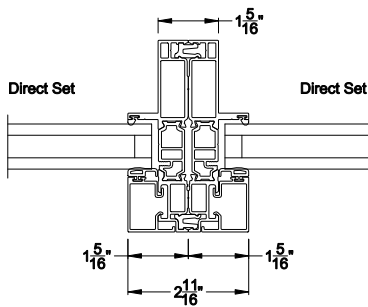

Weather Shield®

VUE Collection™

Direct Set Corner Windows

CROSS SECTION DETAILS

VUE COLLECTION CORNER WINDOW (4301)
Vertical Sections - Square Bead

VUE COLLECTION CORNER WINDOW (4301)
Horizontal Sections - Square Bead

Mull / Stack Modular Mull Section
Direct Mull

Note: All dimensions are approximate. Weather Shield reserves the right to change specifications without notice.