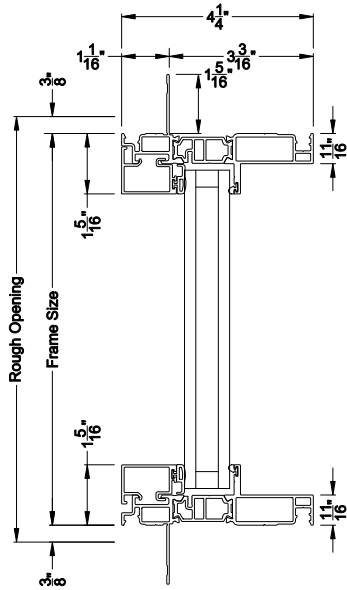

Weather Shield®

VUE Collection™

Direct Set Corner Windows

CROSS SECTION DETAILS

VUE COLLECTION CORNER WINDOW (4301)
Vertical Sections - Square Bead

VUE COLLECTION CORNER WINDOW (4301)
Horizontal Sections - Square Bead

Mull / Stack Modular Mull Section
Direct Mull

Note: All dimensions are approximate. Weather Shield reserves the right to change specifications without notice.