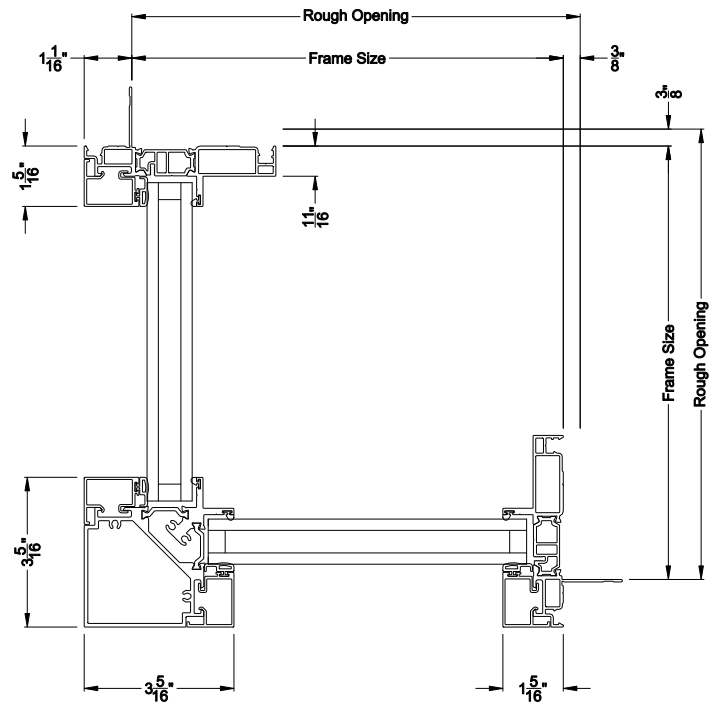

Weather Shield®

VUE Collection™

Direct Set Corner Windows

CROSS SECTION DETAILS

VUE COLLECTION CORNER WINDOW (4301)
Vertical Sections - Square Bead

VUE COLLECTION CORNER WINDOW (4301)
Horizontal Sections - Square Bead

Mull / Stack Modular Mull Section
Direct Mull

Note: All dimensions are approximate. Weather Shield reserves the right to change specifications without notice.