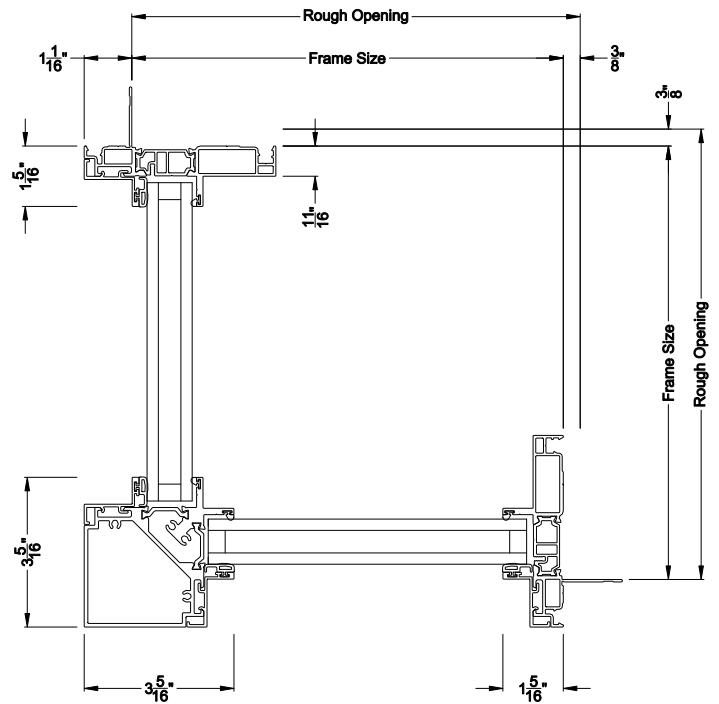

# Direct Set Corner Windows

## CROSS SECTION DETAILS

**VUE COLLECTION CORNER WINDOW (4301)**  
Vertical Sections - Narrow Bead

**VUE COLLECTION CORNER WINDOW (4301)**  
Horizontal Sections - Narrow Bead

Note: All dimensions are approximate. Weather Shield reserves the right to change specifications without notice.