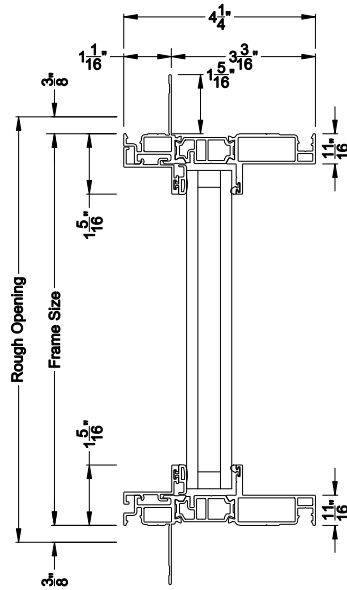

# Direct Set Corner Windows

## CROSS SECTION DETAILS

**VUE COLLECTION CORNER WINDOW (4301)**  
Vertical Sections - Narrow Bead

**VUE COLLECTION CORNER WINDOW (4301)**  
Horizontal Sections - Narrow Bead

Note: All dimensions are approximate. Weather Shield reserves the right to change specifications without notice.