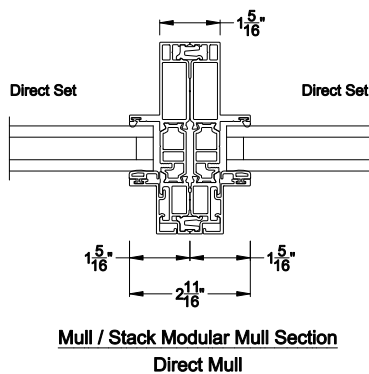

# Direct Set Corner Windows

## CROSS SECTION DETAILS

**VUE COLLECTION CORNER WINDOW (4301)**  
Vertical Sections - Narrow Bead

**VUE COLLECTION CORNER WINDOW (4301)**  
Horizontal Sections - Narrow Bead

Note: All dimensions are approximate. Weather Shield reserves the right to change specifications without notice.