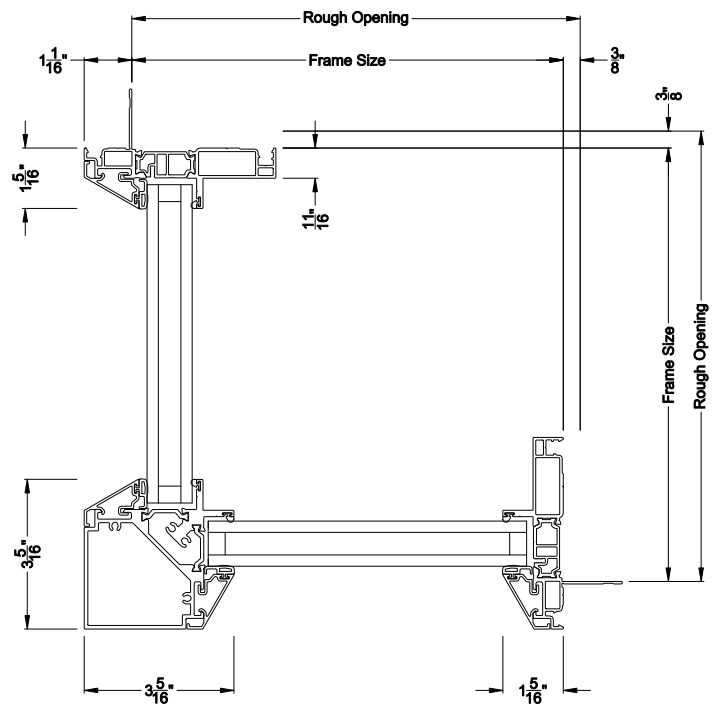

Weather Shield®

VUE Collection™

Direct Set Corner Windows

CROSS SECTION DETAILS

VUE COLLECTION CORNER WINDOW (4301)
Vertical Sections - Beveled Bead

VUE COLLECTION CORNER WINDOW (4301)
Horizontal Sections - Beveled Bead

Mull / Stack Modular Mull Section
Direct Mull

Note: All dimensions are approximate. Weather Shield reserves the right to change specifications without notice.