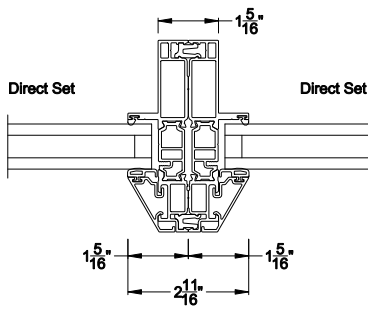

Weather Shield®

VUE Collection™

Direct Set Corner Windows

CROSS SECTION DETAILS

VUE COLLECTION CORNER WINDOW (4301)
Vertical Sections - Beveled Bead

VUE COLLECTION CORNER WINDOW (4301)
Horizontal Sections - Beveled Bead

Mull / Stack Modular Mull Section
Direct Mull

Note: All dimensions are approximate. Weather Shield reserves the right to change specifications without notice.