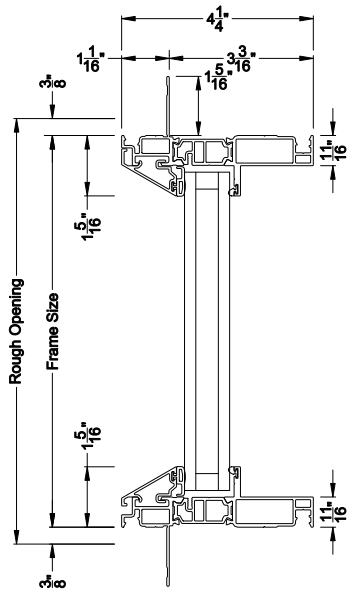

Weather Shield®

VUE Collection™

Direct Set Corner Windows

CROSS SECTION DETAILS

VUE COLLECTION CORNER WINDOW (4301)
Vertical Sections - Beveled Bead

VUE COLLECTION CORNER WINDOW (4301)
Horizontal Sections - Beveled Bead

Mull / Stack Modular Mull Section
Direct Mull

Note: All dimensions are approximate. Weather Shield reserves the right to change specifications without notice.