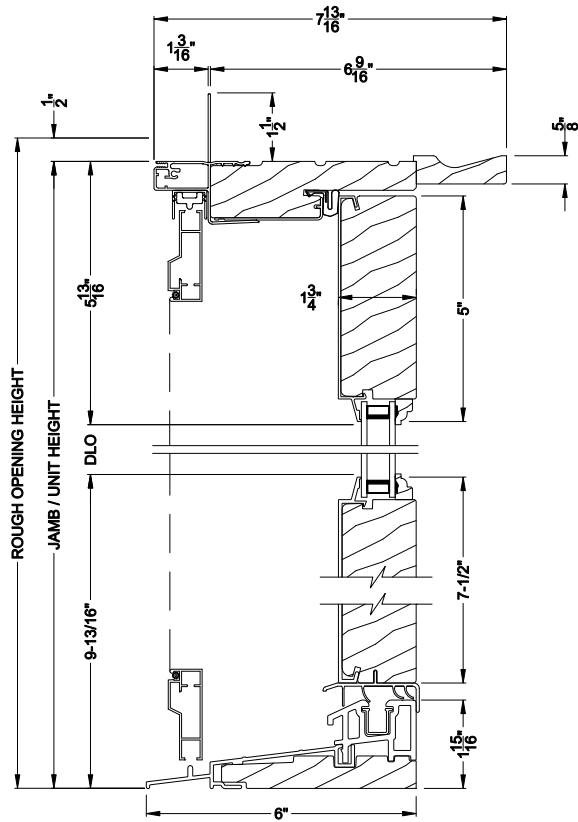

Weather Shield®

Signature Series™

Hinged Patio Doors

CROSS SECTION DETAILS

SIGNATURE CENTER HINGE DOOR (8510)
Vertical Section

SIGNATURE CENTER HINGE DOOR (8510)
Horizontal Section

Note: All dimensions are approximate. Weather Shield reserves the right to change specifications without notice.

Weather Shield®

Signature Series™

Hinged Patio Doors

CROSS SECTION DETAILS

SIGNATURE CENTER HINGE DOOR (8510)
Vertical Section - 6-9/16" jamb

SIGNATURE CENTER HINGE DOOR (8510)
Horizontal Section - 6-9/16" jamb

Note: All dimensions are approximate. Weather Shield reserves the right to change specifications without notice.