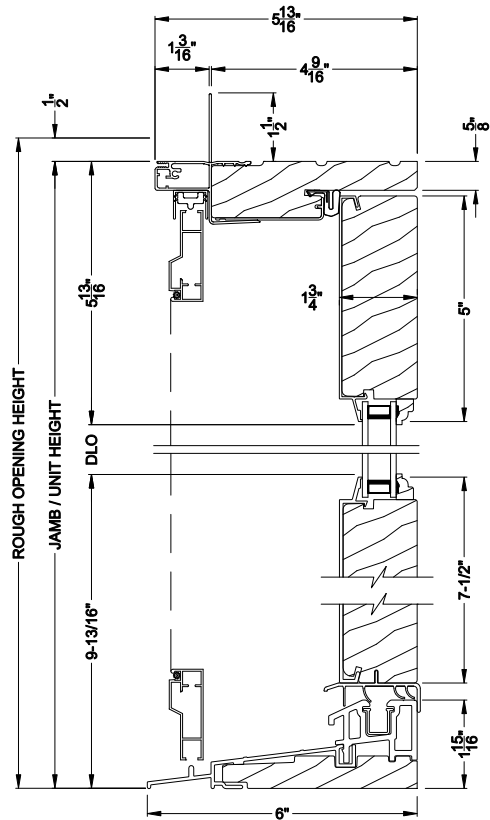

Weather Shield®

Signature Series™

Hinged Patio Doors

CROSS SECTION DETAILS

SIGNATURE CENTER HINGE DOOR (8510)
Vertical Section

SIGNATURE CENTER HINGE DOOR (8510)
Horizontal Section

Note: All dimensions are approximate. Weather Shield reserves the right to change specifications without notice.

Weather Shield®

Signature Series™

Hinged Patio Doors

CROSS SECTION DETAILS

SIGNATURE CENTER HINGE DOOR (8510)
Vertical Section - 6-9/16" jamb

SIGNATURE CENTER HINGE DOOR (8510)
Horizontal Section - 6-9/16" jamb

Note: All dimensions are approximate. Weather Shield reserves the right to change specifications without notice.