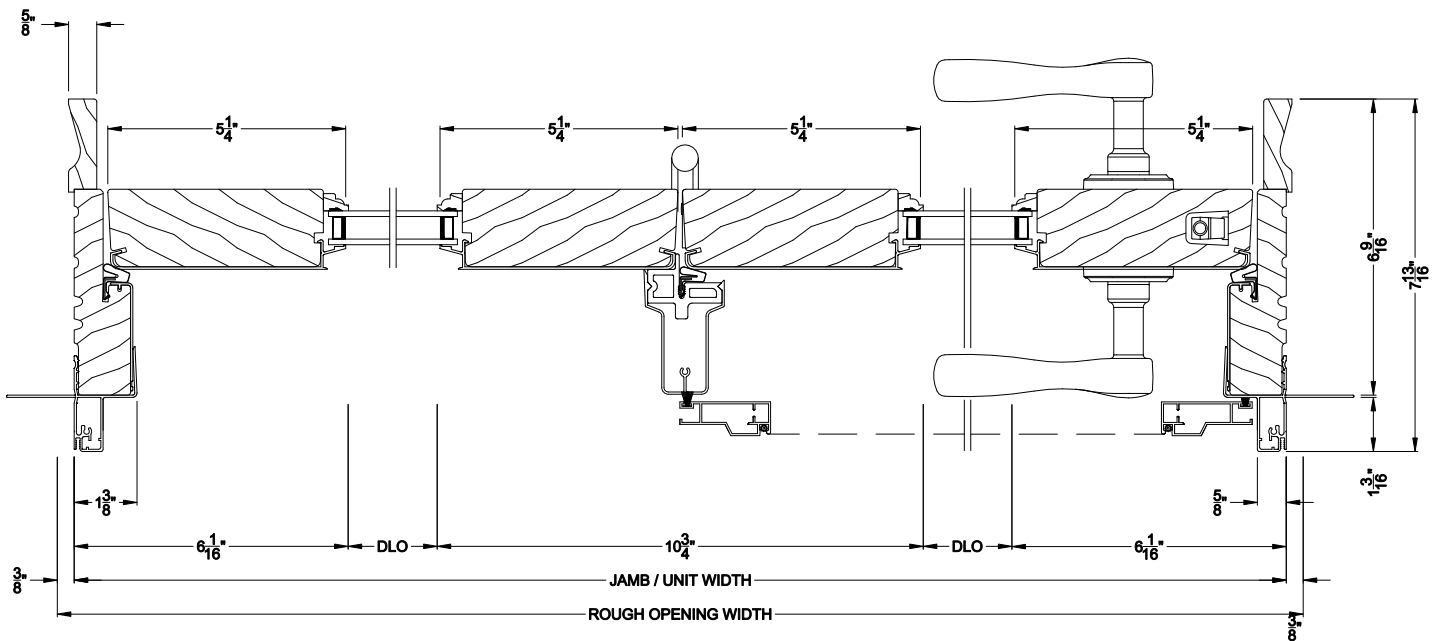

Weather Shield®

Signature Series™

Hinged Patio Doors

CROSS SECTION DETAILS

SIGNATURE CENTER HINGE DOOR (8510)
Vertical Section

SIGNATURE CENTER HINGE DOOR (8510)
Horizontal Section

Note: All dimensions are approximate. Weather Shield reserves the right to change specifications without notice.

Weather Shield®

Signature Series™

Hinged Patio Doors

CROSS SECTION DETAILS

SIGNATURE CENTER HINGE DOOR (8510)
Vertical Section - 6-9/16" jamb

SIGNATURE CENTER HINGE DOOR (8510)
Horizontal Section - 6-9/16" jamb

Note: All dimensions are approximate. Weather Shield reserves the right to change specifications without notice.