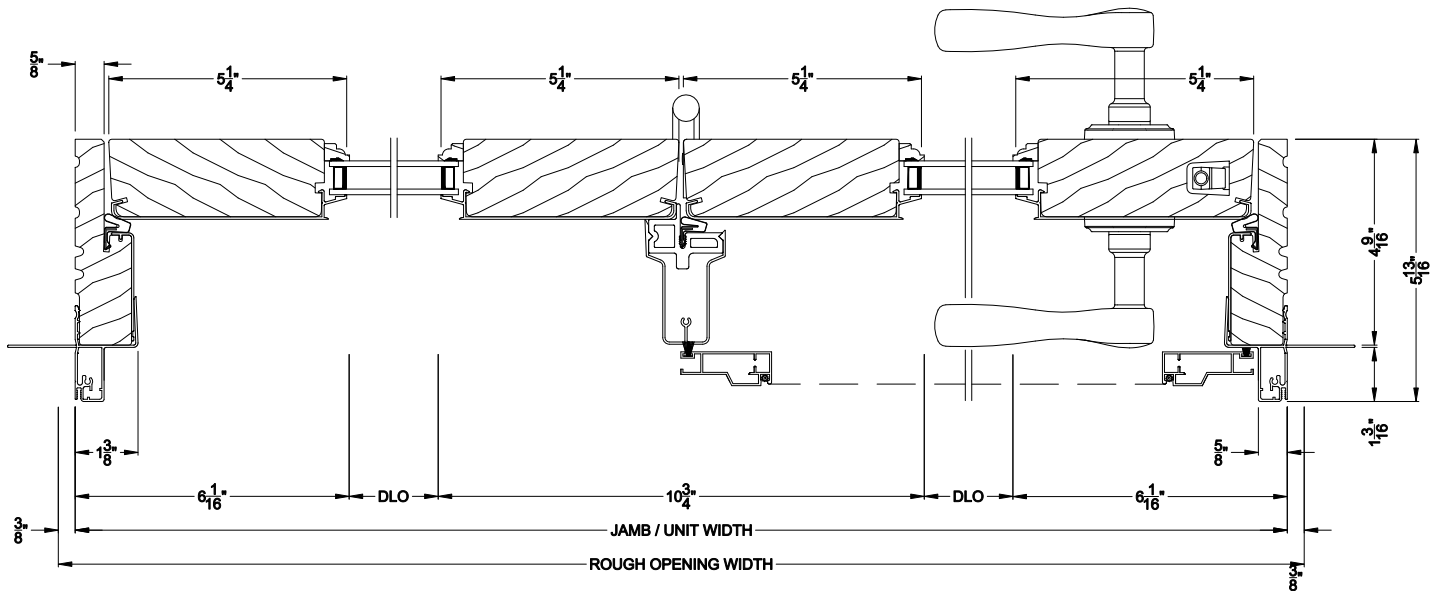

Weather Shield®

Signature Series™

Hinged Patio Doors

CROSS SECTION DETAILS

SIGNATURE CENTER HINGE DOOR (8510)
Vertical Section

SIGNATURE CENTER HINGE DOOR (8510)
Horizontal Section

Note: All dimensions are approximate. Weather Shield reserves the right to change specifications without notice.

Weather Shield®

Signature Series™

Hinged Patio Doors

CROSS SECTION DETAILS

SIGNATURE CENTER HINGE DOOR (8510)
Vertical Section - 6-9/16" jamb

SIGNATURE CENTER HINGE DOOR (8510)
Horizontal Section - 6-9/16" jamb

Note: All dimensions are approximate. Weather Shield reserves the right to change specifications without notice.