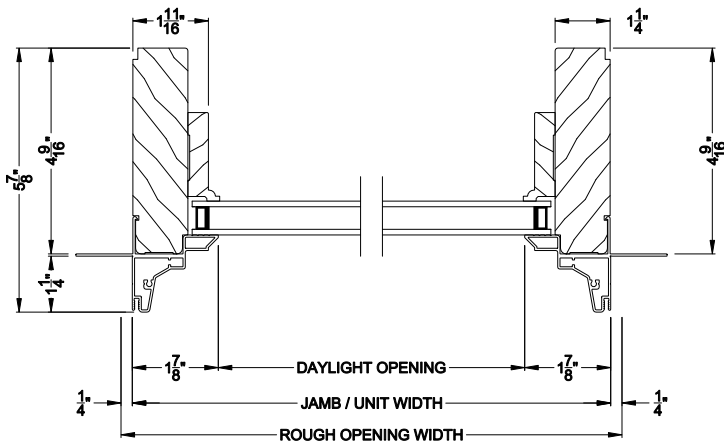

Double Hung / Slider frame style

SIGNATURE SPECIAL SHAPE DIRECT-SET (8306)
Vertical Section

SIGNATURE SPECIAL SHAPE DIRECT-SET
Horizontal Stack Section

SIGNATURE SPECIAL SHAPE DIRECT-SET
Horizontal Stack Section

SIGNATURE SPECIAL SHAPE DIRECT-SET (8306)
Horizontal Section

SIGNATURE SPECIAL SHAPE DIRECT-SET
Vertical Mull Section

Note: All dimensions are approximate. Weather Shield reserves the right to change specifications without notice.

Double Hung / Slider frame style

SIGNATURE SPECIAL SHAPE DIRECT-SET (8306)
Vertical Section - 6-9/16" jamb

SIGNATURE SPECIAL SHAPE DIRECT-SET
Horizontal Stack Section

SIGNATURE SPECIAL SHAPE DIRECT-SET
Horizontal Stack Section

SIGNATURE SPECIAL SHAPE DIRECT-SET (8306)
Horizontal Section - 6-9/16" jamb

SIGNATURE SPECIAL SHAPE DIRECT-SET
Vertical Mull Section

Note: All dimensions are approximate. Weather Shield reserves the right to change specifications without notice.