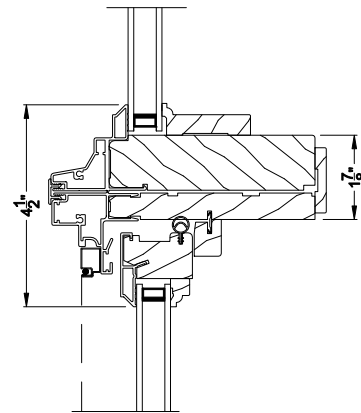

Double Hung / Slider frame style

SIGNATURE SPECIAL SHAPE DIRECT-SET (8306)
Vertical Section

SIGNATURE SPECIAL SHAPE DIRECT-SET
Horizontal Stack Section

SIGNATURE SPECIAL SHAPE DIRECT-SET
Horizontal Stack Section

SIGNATURE SPECIAL SHAPE DIRECT-SET (8306)
Horizontal Section

SIGNATURE SPECIAL SHAPE DIRECT-SET
Vertical Mull Section

Note: All dimensions are approximate. Weather Shield reserves the right to change specifications without notice.

Double Hung / Slider frame style

SIGNATURE SPECIAL SHAPE DIRECT-SET (8306)
Vertical Section - 6-9/16" jamb

SIGNATURE SPECIAL SHAPE DIRECT-SET
Horizontal Stack Section

SIGNATURE SPECIAL SHAPE DIRECT-SET
Horizontal Stack Section

SIGNATURE SPECIAL SHAPE DIRECT-SET (8306)
Horizontal Section - 6-9/16" jamb

SIGNATURE SPECIAL SHAPE DIRECT-SET
Vertical Mull Section

Note: All dimensions are approximate. Weather Shield reserves the right to change specifications without notice.