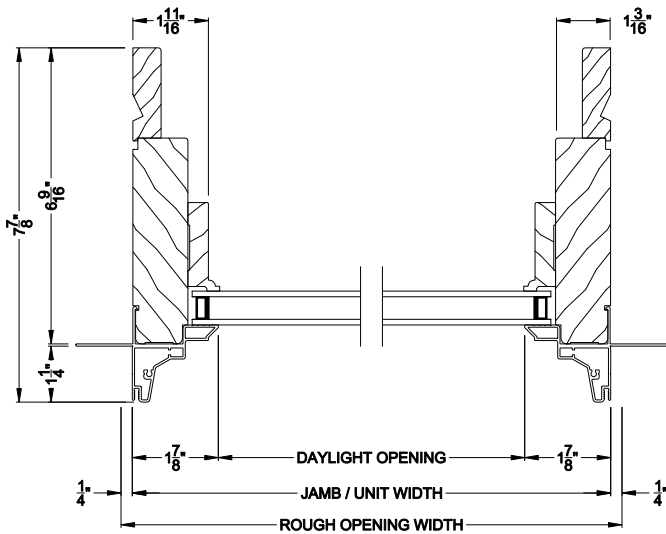

SIGNATURE SPECIAL SHAPE DIRECT-SET (8306)
Horizontal Section

SIGNATURE SPECIAL SHAPE DIRECT-SET
Vertical Mull Section

Note: All dimensions are approximate. Weather Shield reserves the right to change specifications without notice.

Double Hung / Slider frame style

SIGNATURE SPECIAL SHAPE DIRECT-SET (8306)
Vertical Section - 6-9/16" jamb

SIGNATURE SPECIAL SHAPE DIRECT-SET
Horizontal Stack Section

SIGNATURE SPECIAL SHAPE DIRECT-SET
Horizontal Stack Section

SIGNATURE SPECIAL SHAPE DIRECT-SET (8306)
Horizontal Section - 6-9/16" jamb

SIGNATURE SPECIAL SHAPE DIRECT-SET
Vertical Mull Section

Note: All dimensions are approximate. Weather Shield reserves the right to change specifications without notice.