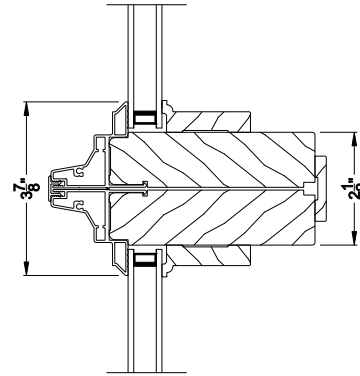

Double Hung / Slider frame style

SIGNATURE SPECIAL SHAPE DIRECT-SET (8306)
Vertical Section

SIGNATURE SPECIAL SHAPE DIRECT-SET
Horizontal Stack Section

SIGNATURE SPECIAL SHAPE DIRECT-SET
Horizontal Stack Section

SIGNATURE SPECIAL SHAPE DIRECT-SET (8306)
Horizontal Section

SIGNATURE SPECIAL SHAPE DIRECT-SET
Vertical Mull Section

Note: All dimensions are approximate. Weather Shield reserves the right to change specifications without notice.

Double Hung / Slider frame style

SIGNATURE SPECIAL SHAPE DIRECT-SET (8306)
Vertical Section - 6-9/16" jamb

SIGNATURE SPECIAL SHAPE DIRECT-SET
Horizontal Stack Section

SIGNATURE SPECIAL SHAPE DIRECT-SET
Horizontal Stack Section

SIGNATURE SPECIAL SHAPE DIRECT-SET (8306)
Horizontal Section - 6-9/16" jamb

SIGNATURE SPECIAL SHAPE DIRECT-SET
Vertical Mull Section

Note: All dimensions are approximate. Weather Shield reserves the right to change specifications without notice.