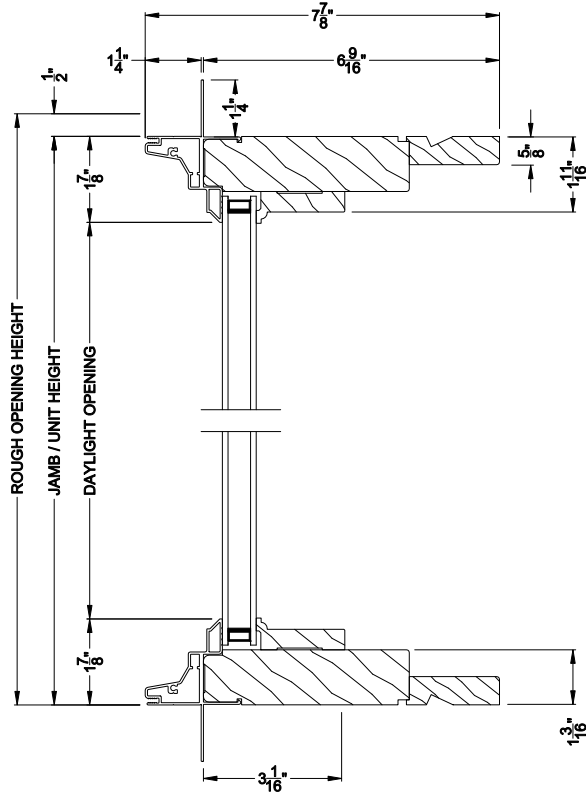

Double Hung / Slider frame style

SIGNATURE SPECIAL SHAPE DIRECT-SET (8306)
Vertical Section

SIGNATURE SPECIAL SHAPE DIRECT-SET
Horizontal Stack Section

SIGNATURE SPECIAL SHAPE DIRECT-SET
Horizontal Stack Section

SIGNATURE SPECIAL SHAPE DIRECT-SET (8306)
Horizontal Section

SIGNATURE SPECIAL SHAPE DIRECT-SET
Vertical Mull Section

Note: All dimensions are approximate. Weather Shield reserves the right to change specifications without notice.

Double Hung / Slider frame style

SIGNATURE SPECIAL SHAPE DIRECT-SET (8306)
Vertical Section - 6-9/16" jamb

SIGNATURE SPECIAL SHAPE DIRECT-SET
Horizontal Stack Section

SIGNATURE SPECIAL SHAPE DIRECT-SET
Horizontal Stack Section

SIGNATURE SPECIAL SHAPE DIRECT-SET (8306)
Horizontal Section - 6-9/16" jamb

SIGNATURE SPECIAL SHAPE DIRECT-SET
Vertical Mull Section

Note: All dimensions are approximate. Weather Shield reserves the right to change specifications without notice.