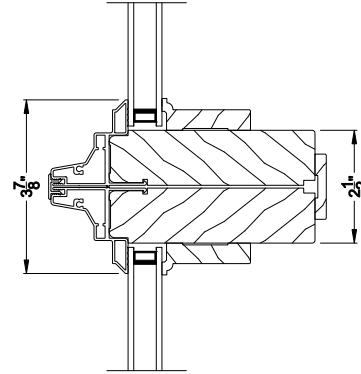

Double Hung / Slider frame style

SIGNATURE SPECIAL SHAPE DIRECT-SET (8306)
Vertical Section

SIGNATURE SPECIAL SHAPE DIRECT-SET
Horizontal Stack Section

SIGNATURE SPECIAL SHAPE DIRECT-SET
Horizontal Stack Section

SIGNATURE SPECIAL SHAPE DIRECT-SET (8306)
Horizontal Section

SIGNATURE SPECIAL SHAPE DIRECT-SET
Vertical Mull Section

Note: All dimensions are approximate. Weather Shield reserves the right to change specifications without notice.

Double Hung / Slider frame style

SIGNATURE SPECIAL SHAPE DIRECT-SET (8306)
Vertical Section - 6-9/16" jamb

SIGNATURE SPECIAL SHAPE DIRECT-SET
Horizontal Stack Section

SIGNATURE SPECIAL SHAPE DIRECT-SET
Horizontal Stack Section

SIGNATURE SPECIAL SHAPE DIRECT-SET (8306)
Horizontal Section - 6-9/16" jamb

SIGNATURE SPECIAL SHAPE DIRECT-SET
Vertical Mull Section

Note: All dimensions are approximate. Weather Shield reserves the right to change specifications without notice.