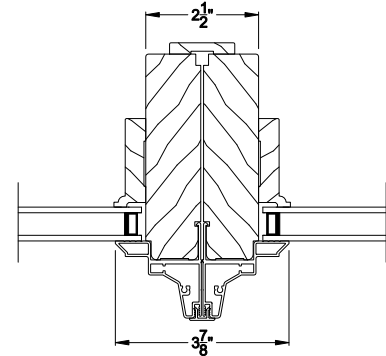

SIGNATURE SPECIAL SHAPE DIRECT-SET (8306)
Horizontal Section

SIGNATURE SPECIAL SHAPE DIRECT-SET
Vertical Mull Section

Note: All dimensions are approximate. Weather Shield reserves the right to change specifications without notice.

Double Hung / Slider frame style

SIGNATURE SPECIAL SHAPE DIRECT-SET (8306)
Vertical Section - 6-9/16" jamb

SIGNATURE SPECIAL SHAPE DIRECT-SET
Horizontal Stack Section

SIGNATURE SPECIAL SHAPE DIRECT-SET
Horizontal Stack Section

SIGNATURE SPECIAL SHAPE DIRECT-SET (8306)
Horizontal Section - 6-9/16" jamb

SIGNATURE SPECIAL SHAPE DIRECT-SET
Vertical Mull Section

Note: All dimensions are approximate. Weather Shield reserves the right to change specifications without notice.