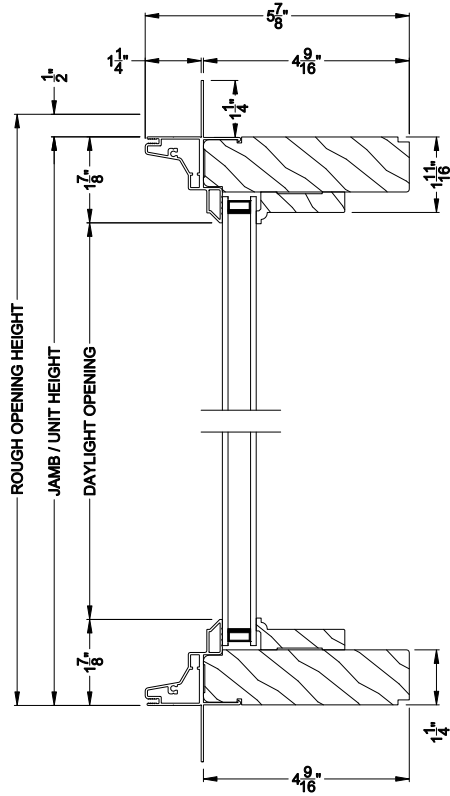

Double Hung / Slider frame style

SIGNATURE SPECIAL SHAPE DIRECT-SET (8306)
Vertical Section

SIGNATURE SPECIAL SHAPE DIRECT-SET
Horizontal Stack Section

SIGNATURE SPECIAL SHAPE DIRECT-SET
Horizontal Stack Section

SIGNATURE SPECIAL SHAPE DIRECT-SET (8306)
Horizontal Section

SIGNATURE SPECIAL SHAPE DIRECT-SET
Vertical Mull Section

Note: All dimensions are approximate. Weather Shield reserves the right to change specifications without notice.

Double Hung / Slider frame style

SIGNATURE SPECIAL SHAPE DIRECT-SET (8306)
Vertical Section - 6-9/16" jamb

SIGNATURE SPECIAL SHAPE DIRECT-SET
Horizontal Stack Section

SIGNATURE SPECIAL SHAPE DIRECT-SET
Horizontal Stack Section

SIGNATURE SPECIAL SHAPE DIRECT-SET (8306)
Horizontal Section - 6-9/16" jamb

SIGNATURE SPECIAL SHAPE DIRECT-SET
Vertical Mull Section

Note: All dimensions are approximate. Weather Shield reserves the right to change specifications without notice.