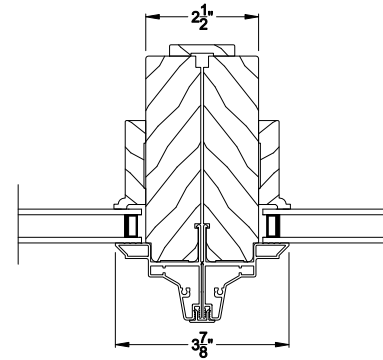

Double Hung / Slider frame style

SIGNATURE SPECIAL SHAPE DIRECT-SET (8306)
Vertical Section

SIGNATURE SPECIAL SHAPE DIRECT-SET
Horizontal Stack Section

SIGNATURE SPECIAL SHAPE DIRECT-SET
Horizontal Stack Section

SIGNATURE SPECIAL SHAPE DIRECT-SET (8306)
Horizontal Section

SIGNATURE SPECIAL SHAPE DIRECT-SET
Vertical Mull Section

Note: All dimensions are approximate. Weather Shield reserves the right to change specifications without notice.

Double Hung / Slider frame style

SIGNATURE SPECIAL SHAPE DIRECT-SET (8306)
Vertical Section - 6-9/16" jamb

SIGNATURE SPECIAL SHAPE DIRECT-SET
Horizontal Stack Section

SIGNATURE SPECIAL SHAPE DIRECT-SET
Horizontal Stack Section

SIGNATURE SPECIAL SHAPE DIRECT-SET (8306)
Horizontal Section - 6-9/16" jamb

SIGNATURE SPECIAL SHAPE DIRECT-SET
Vertical Mull Section

Note: All dimensions are approximate. Weather Shield reserves the right to change specifications without notice.