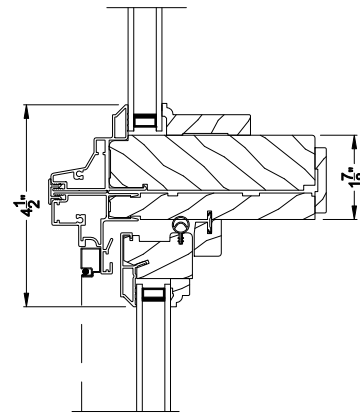

Double Hung / Slider frame style

SIGNATURE SPECIAL SHAPE DIRECT-SET (8306)
Vertical Section

SIGNATURE SPECIAL SHAPE DIRECT-SET
Horizontal Stack Section

SIGNATURE SPECIAL SHAPE DIRECT-SET
Horizontal Stack Section

SIGNATURE SPECIAL SHAPE DIRECT-SET (8306)
Horizontal Section

SIGNATURE SPECIAL SHAPE DIRECT-SET
Vertical Mull Section

Note: All dimensions are approximate. Weather Shield reserves the right to change specifications without notice.

Double Hung / Slider frame style

SIGNATURE SPECIAL SHAPE DIRECT-SET (8306)
Vertical Section - 6-9/16" jamb

SIGNATURE SPECIAL SHAPE DIRECT-SET
Horizontal Stack Section

SIGNATURE SPECIAL SHAPE DIRECT-SET
Horizontal Stack Section

SIGNATURE SPECIAL SHAPE DIRECT-SET (8306)
Horizontal Section - 6-9/16" jamb

SIGNATURE SPECIAL SHAPE DIRECT-SET
Vertical Mull Section

Note: All dimensions are approximate. Weather Shield reserves the right to change specifications without notice.