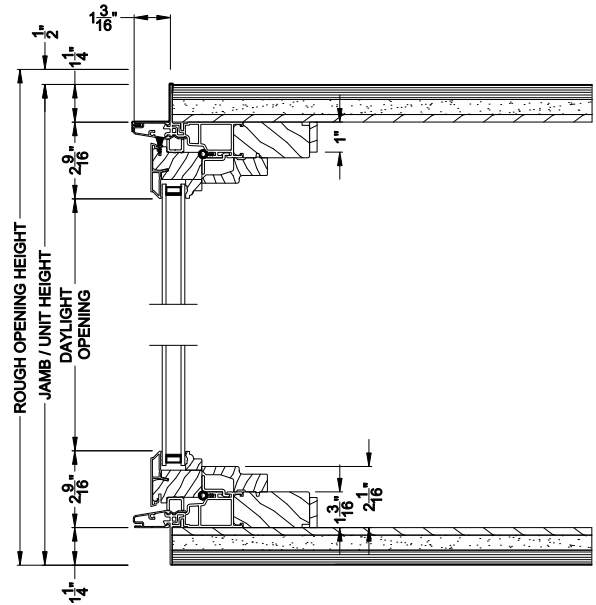

Weather Shield®

Signature Series™

Casement Windows

CROSS SECTION DETAILS

SIGNATURE CASEMENT BOW (8219)
Vertical Section - Operating flanker

SIGNATURE CASEMENT BOW (8219)
Vertical Section - Picture center

SIGNATURE CASEMENT 5 WIDE BOW (8219)
Horizontal Section - Standard Jamb

Note: All dimensions are approximate. Weather Shield reserves the right to change specifications without notice.

Weather Shield®

Signature Series™

Casement Windows

CROSS SECTION DETAILS

SIGNATURE CASEMENT BOW (8219)
Vertical Section - Operating flanker

SIGNATURE CASEMENT BOW (8219)
Vertical Section - Picture center

SIGNATURE CASEMENT 5 WIDE BOW (8219)
Horizontal Section - Retrofit Jamb

Note: All dimensions are approximate. Weather Shield reserves the right to change specifications without notice.