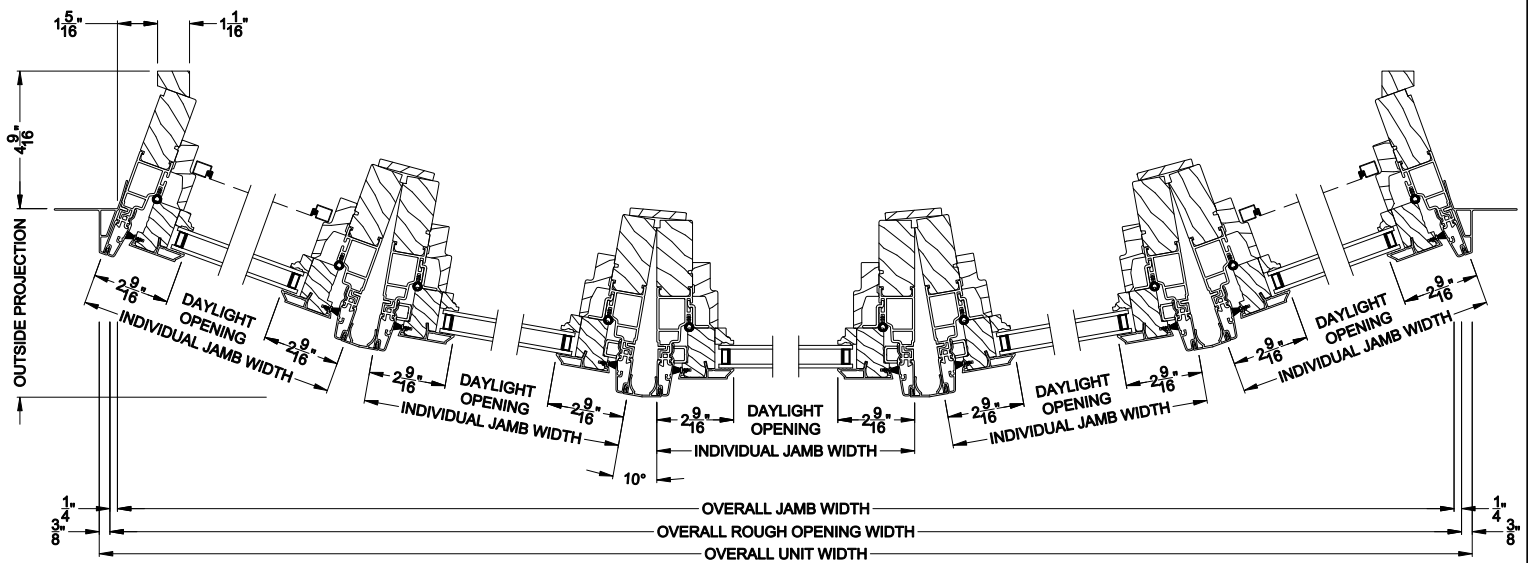

Weather Shield®

Signature Series™

Casement Windows

CROSS SECTION DETAILS

SIGNATURE CASEMENT BOW (8219)
Vertical Section - Operating flanker

SIGNATURE CASEMENT BOW (8219)
Vertical Section - Picture center

SIGNATURE CASEMENT 5 WIDE BOW (8219)
Horizontal Section - Standard Jamb

Note: All dimensions are approximate. Weather Shield reserves the right to change specifications without notice.

Weather Shield®

Signature Series™

Casement Windows

CROSS SECTION DETAILS

SIGNATURE CASEMENT BOW (8219)
Vertical Section - Operating flanker

SIGNATURE CASEMENT BOW (8219)
Vertical Section - Picture center

SIGNATURE CASEMENT 5 WIDE BOW (8219)
Horizontal Section - Retrofit Jamb

Note: All dimensions are approximate. Weather Shield reserves the right to change specifications without notice.