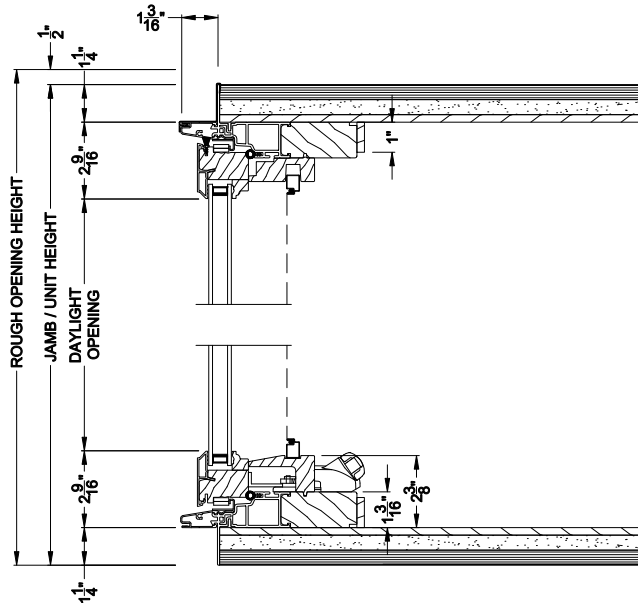

Weather Shield®

Signature Series™

Casement Windows

CROSS SECTION DETAILS

SIGNATURE CASEMENT BOW (8219)
Vertical Section - Operating flanker

SIGNATURE CASEMENT BOW (8219)
Vertical Section - Picture center

SIGNATURE CASEMENT 5 WIDE BOW (8219)
Horizontal Section - Standard Jamb

Note: All dimensions are approximate. Weather Shield reserves the right to change specifications without notice.

Weather Shield®

Signature Series™

Casement Windows

CROSS SECTION DETAILS

SIGNATURE CASEMENT BOW (8219)
Vertical Section - Operating flanker

SIGNATURE CASEMENT BOW (8219)
Vertical Section - Picture center

SIGNATURE CASEMENT 5 WIDE BOW (8219)
Horizontal Section - Retrofit Jamb

Note: All dimensions are approximate. Weather Shield reserves the right to change specifications without notice.