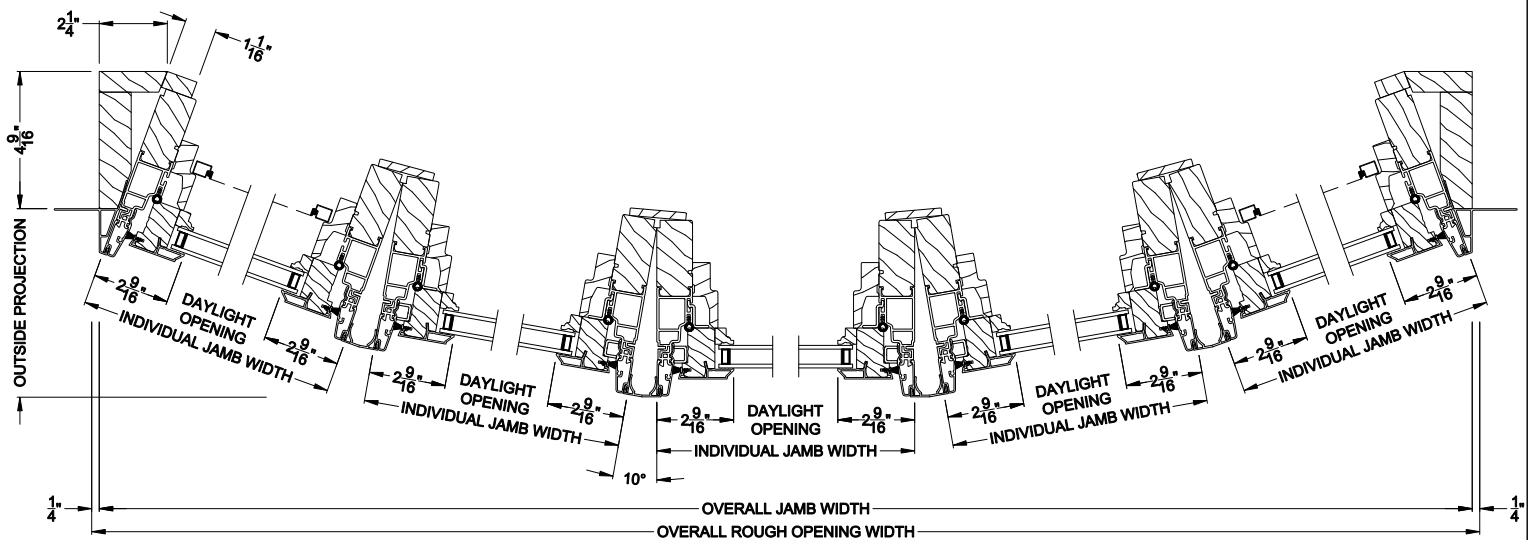

Weather Shield®

Signature Series™

Casement Windows

CROSS SECTION DETAILS

SIGNATURE CASEMENT BOW (8219)
Vertical Section - Operating flanker

SIGNATURE CASEMENT BOW (8219)
Vertical Section - Picture center

SIGNATURE CASEMENT 5 WIDE BOW (8219)
Horizontal Section - Standard Jamb

Note: All dimensions are approximate. Weather Shield reserves the right to change specifications without notice.

Weather Shield®

Signature Series™

Casement Windows

CROSS SECTION DETAILS

SIGNATURE CASEMENT BOW (8219)
Vertical Section - Operating flanker

SIGNATURE CASEMENT BOW (8219)
Vertical Section - Picture center

SIGNATURE CASEMENT 5 WIDE BOW (8219)
Horizontal Section - Retrofit Jamb

Note: All dimensions are approximate. Weather Shield reserves the right to change specifications without notice.