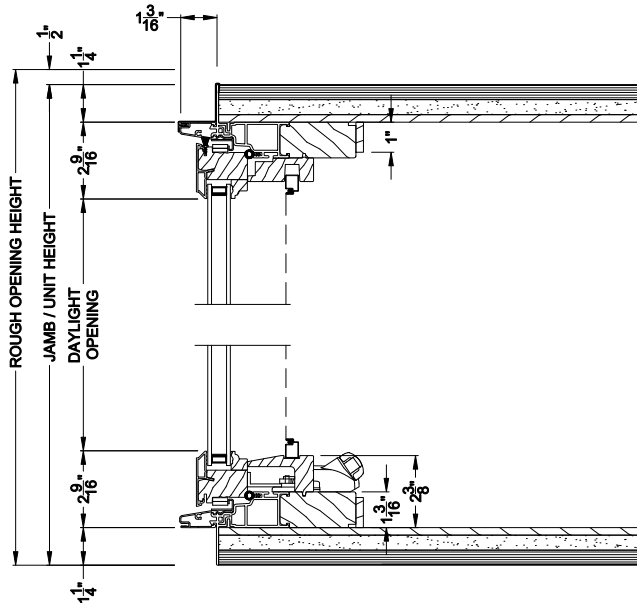

Weather Shield®

Signature Series™

Casement Windows

CROSS SECTION DETAILS

SIGNATURE CASEMENT BOW (8219)
Vertical Section - Operating flanker

SIGNATURE CASEMENT BOW (8219)
Vertical Section - Picture center

SIGNATURE CASEMENT 5 WIDE BOW (8219)
Horizontal Section - Standard Jamb

Note: All dimensions are approximate. Weather Shield reserves the right to change specifications without notice.

Weather Shield®

Signature Series™

Casement Windows

CROSS SECTION DETAILS

SIGNATURE CASEMENT BOW (8219)
Vertical Section - Operating flanker

SIGNATURE CASEMENT BOW (8219)
Vertical Section - Picture center

SIGNATURE CASEMENT 5 WIDE BOW (8219)
Horizontal Section - Retrofit Jamb

Note: All dimensions are approximate. Weather Shield reserves the right to change specifications without notice.