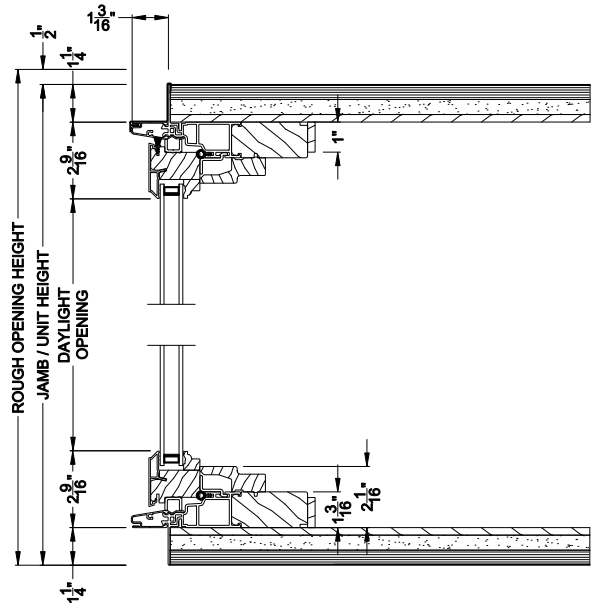

Weather Shield®

Signature Series™

Casement Windows

CROSS SECTION DETAILS

SIGNATURE CASEMENT BOW (8219)
Vertical Section - Operating flanker

SIGNATURE CASEMENT BOW (8219)
Vertical Section - Picture center

SIGNATURE CASEMENT 5 WIDE BOW (8219)
Horizontal Section - Standard Jamb

Note: All dimensions are approximate. Weather Shield reserves the right to change specifications without notice.

Weather Shield®

Signature Series™

Casement Windows

CROSS SECTION DETAILS

SIGNATURE CASEMENT BOW (8219)
Vertical Section - Operating flanker

SIGNATURE CASEMENT BOW (8219)
Vertical Section - Picture center

SIGNATURE CASEMENT 5 WIDE BOW (8219)
Horizontal Section - Retrofit Jamb

Note: All dimensions are approximate. Weather Shield reserves the right to change specifications without notice.