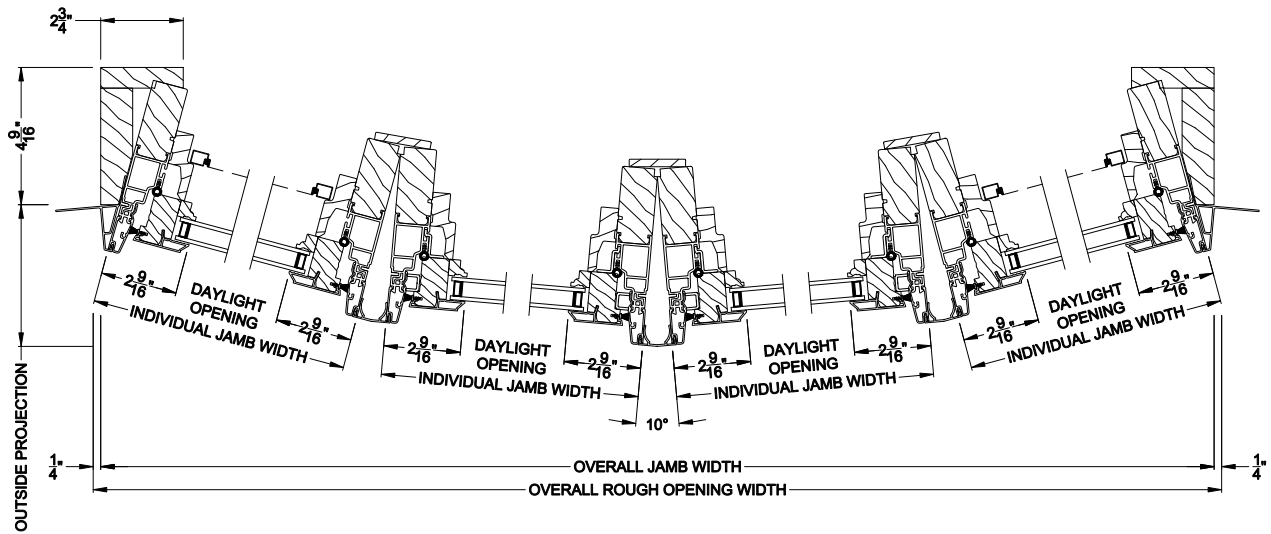

Weather Shield®

Signature Series™

Casement Windows

CROSS SECTION DETAILS

SIGNATURE CASEMENT BOW (8219)
Vertical Section - Operating flanker

SIGNATURE CASEMENT BOW (8219)
Vertical Section - Picture center

SIGNATURE CASEMENT 4 WIDE BOW (8219)
Horizontal Section - Standard Jamb

Note: All dimensions are approximate. Weather Shield reserves the right to change specifications without notice.

Weather Shield®

Signature Series™

Casement Windows

CROSS SECTION DETAILS

SIGNATURE CASEMENT BOW (8219)
Vertical Section - Operating flanker

SIGNATURE CASEMENT BOW (8219)
Vertical Section - Picture center

SIGNATURE CASEMENT 4 WIDE BOW (8219)
Horizontal Section - Retrofit Jamb

Note: All dimensions are approximate. Weather Shield reserves the right to change specifications without notice.