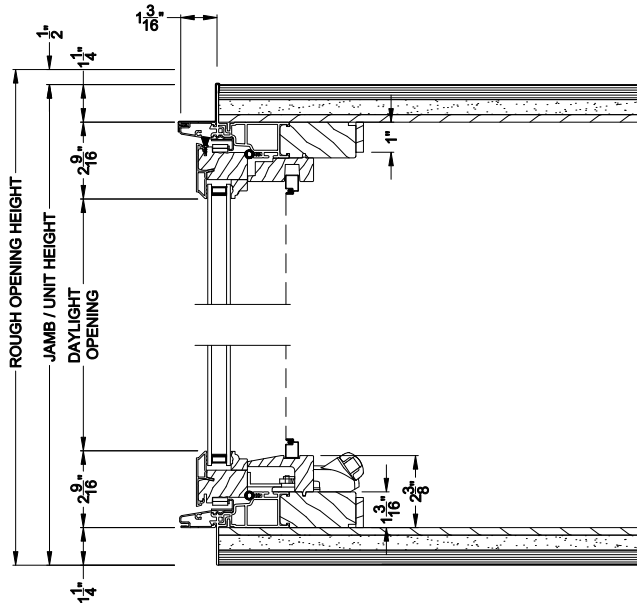

Weather Shield®

Signature Series™

Casement Windows

CROSS SECTION DETAILS

SIGNATURE CASEMENT BOW (8219)
Vertical Section - Operating flanker

SIGNATURE CASEMENT BOW (8219)
Vertical Section - Picture center

SIGNATURE CASEMENT 4 WIDE BOW (8219)
Horizontal Section - Standard Jamb

Note: All dimensions are approximate. Weather Shield reserves the right to change specifications without notice.

Weather Shield®

Signature Series™

Casement Windows

CROSS SECTION DETAILS

SIGNATURE CASEMENT BOW (8219)
Vertical Section - Operating flanker

SIGNATURE CASEMENT BOW (8219)
Vertical Section - Picture center

SIGNATURE CASEMENT 4 WIDE BOW (8219)
Horizontal Section - Retrofit Jamb

Note: All dimensions are approximate. Weather Shield reserves the right to change specifications without notice.