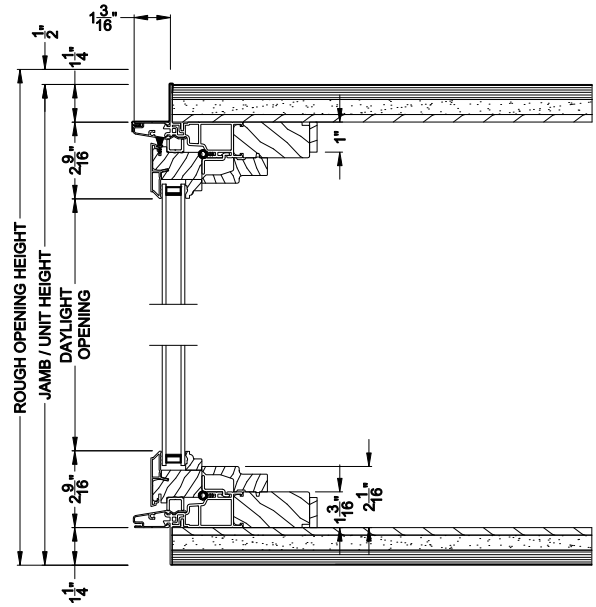

Weather Shield®

Signature Series™

Casement Windows

CROSS SECTION DETAILS

SIGNATURE CASEMENT BOW (8219)
Vertical Section - Operating flanker

SIGNATURE CASEMENT BOW (8219)
Vertical Section - Picture center

SIGNATURE CASEMENT 4 WIDE BOW (8219)
Horizontal Section - Standard Jamb

Note: All dimensions are approximate. Weather Shield reserves the right to change specifications without notice.

Weather Shield®

Signature Series™

Casement Windows

CROSS SECTION DETAILS

SIGNATURE CASEMENT BOW (8219)
Vertical Section - Operating flanker

SIGNATURE CASEMENT BOW (8219)
Vertical Section - Picture center

SIGNATURE CASEMENT 4 WIDE BOW (8219)
Horizontal Section - Retrofit Jamb

Note: All dimensions are approximate. Weather Shield reserves the right to change specifications without notice.