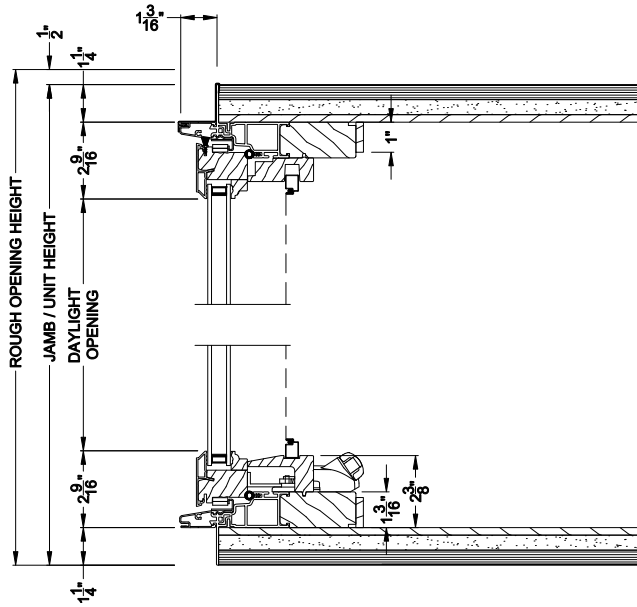

Weather Shield®

Signature Series™

Casement Windows

CROSS SECTION DETAILS

SIGNATURE CASEMENT BOW (8219)
Vertical Section - Operating flanker

SIGNATURE CASEMENT BOW (8219)
Vertical Section - Picture center

SIGNATURE CASEMENT 4 WIDE BOW (8219)
Horizontal Section - Standard Jamb

Note: All dimensions are approximate. Weather Shield reserves the right to change specifications without notice.

Weather Shield®

Signature Series™

Casement Windows

CROSS SECTION DETAILS

SIGNATURE CASEMENT BOW (8219)
Vertical Section - Operating flanker

SIGNATURE CASEMENT BOW (8219)
Vertical Section - Picture center

SIGNATURE CASEMENT 4 WIDE BOW (8219)
Horizontal Section - Retrofit Jamb

Note: All dimensions are approximate. Weather Shield reserves the right to change specifications without notice.