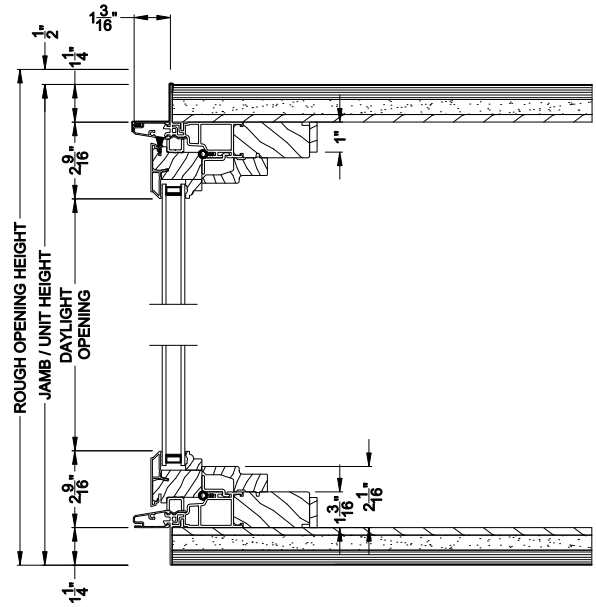

Weather Shield®

Signature Series™

Casement Windows

CROSS SECTION DETAILS

SIGNATURE CASEMENT BOW (8219)
Vertical Section - Operating flanker

SIGNATURE CASEMENT BOW (8219)
Vertical Section - Picture center

SIGNATURE CASEMENT 4 WIDE BOW (8219)
Horizontal Section - Standard Jamb

Note: All dimensions are approximate. Weather Shield reserves the right to change specifications without notice.

Weather Shield®

Signature Series™

Casement Windows

CROSS SECTION DETAILS

SIGNATURE CASEMENT BOW (8219)
Vertical Section - Operating flanker

SIGNATURE CASEMENT BOW (8219)
Vertical Section - Picture center

SIGNATURE CASEMENT 4 WIDE BOW (8219)
Horizontal Section - Retrofit Jamb

Note: All dimensions are approximate. Weather Shield reserves the right to change specifications without notice.