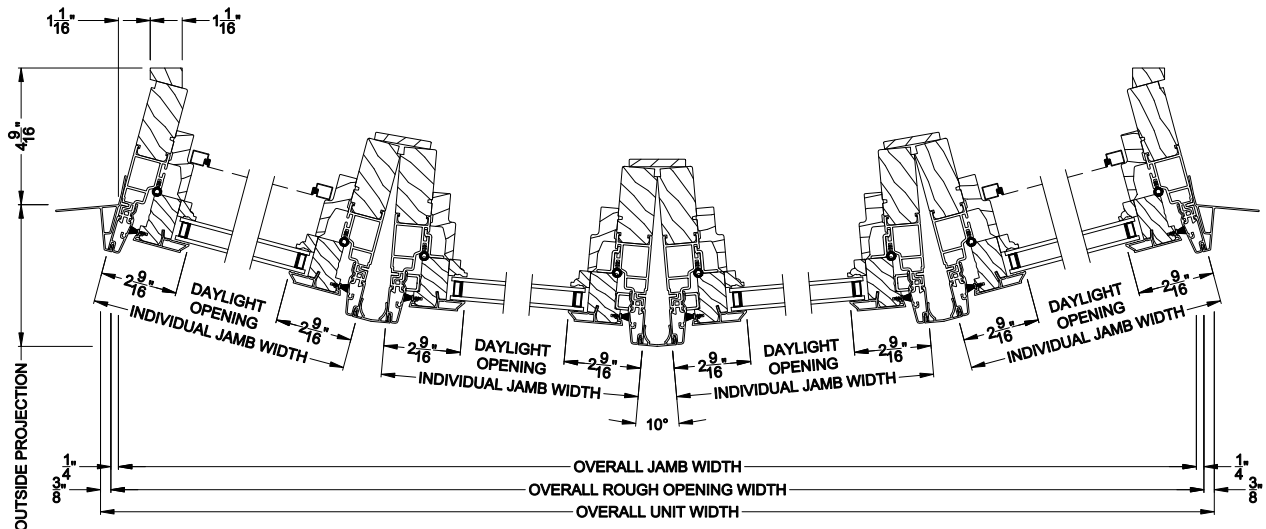

Weather Shield®

Signature Series™

Casement Windows

CROSS SECTION DETAILS

SIGNATURE CASEMENT BOW (8219)
Vertical Section - Operating flanker

SIGNATURE CASEMENT BOW (8219)
Vertical Section - Picture center

SIGNATURE CASEMENT 4 WIDE BOW (8219)
Horizontal Section - Standard Jamb

Note: All dimensions are approximate. Weather Shield reserves the right to change specifications without notice.

Weather Shield®

Signature Series™

Casement Windows

CROSS SECTION DETAILS

SIGNATURE CASEMENT BOW (8219)
Vertical Section - Operating flanker

SIGNATURE CASEMENT BOW (8219)
Vertical Section - Picture center

SIGNATURE CASEMENT 4 WIDE BOW (8219)
Horizontal Section - Retrofit Jamb

Note: All dimensions are approximate. Weather Shield reserves the right to change specifications without notice.