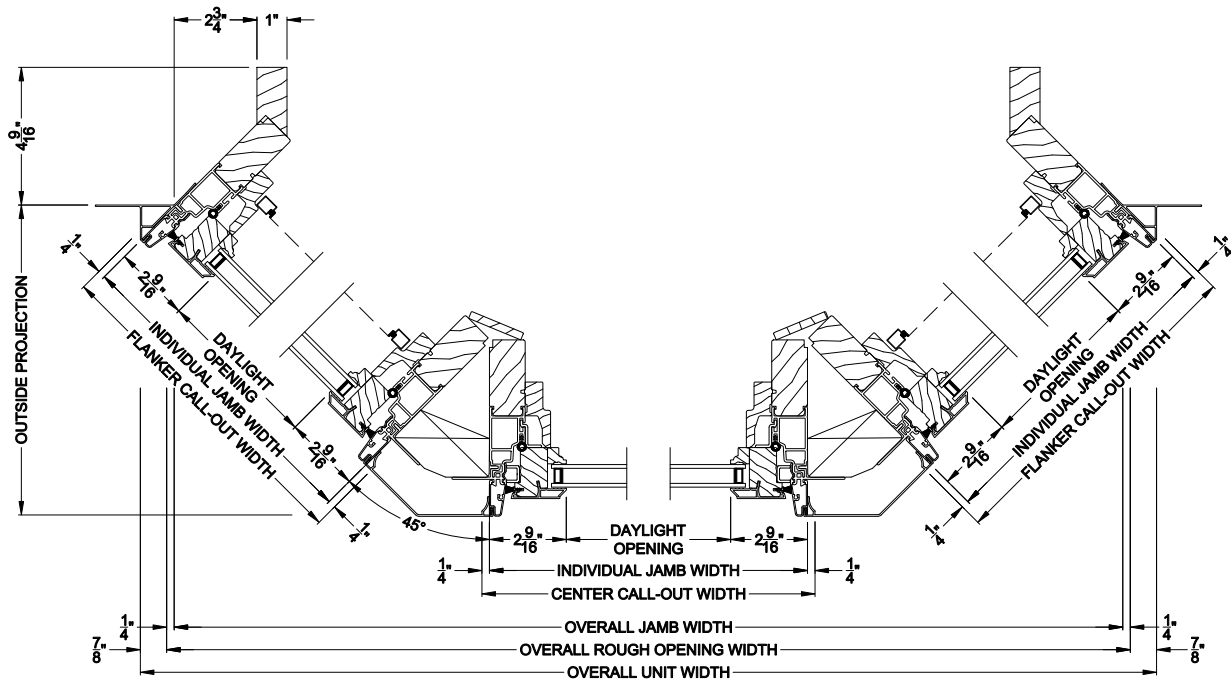

# Casement Windows

## CROSS SECTION DETAILS

**SIGNATURE CASEMENT 45° A-BAY (8219)**  
Vertical Section - Operating flanker

**SIGNATURE CASEMENT 45° A-BAY (8219)**  
Vertical Section - Picture center

**SIGNATURE CASEMENT 45° A-BAY (8219)**  
Horizontal Section - Standard Jamb

Note: All dimensions are approximate. Weather Shield reserves the right to change specifications without notice.