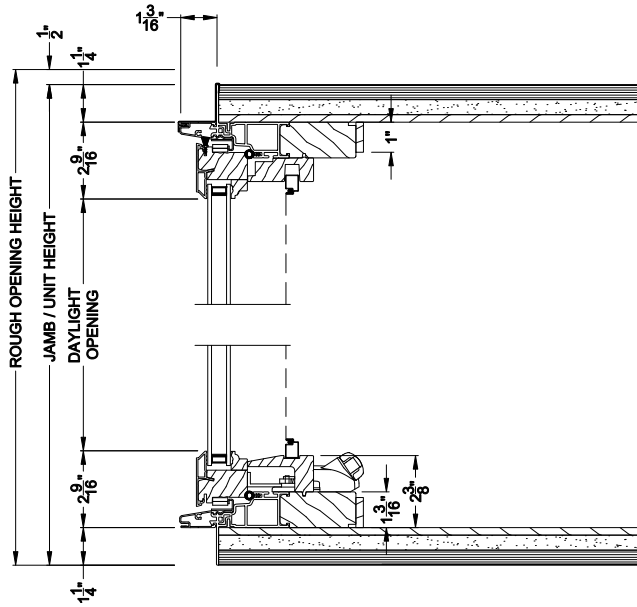

## CROSS SECTION DETAILS

**SIGNATURE CASEMENT 45° A-BAY (8219)**  
Vertical Section - Operating flanker

**SIGNATURE CASEMENT 45° A-BAY (8219)**  
Vertical Section - Picture center

**SIGNATURE CASEMENT 45° A-BAY (8219)**  
Horizontal Section - Standard Jamb