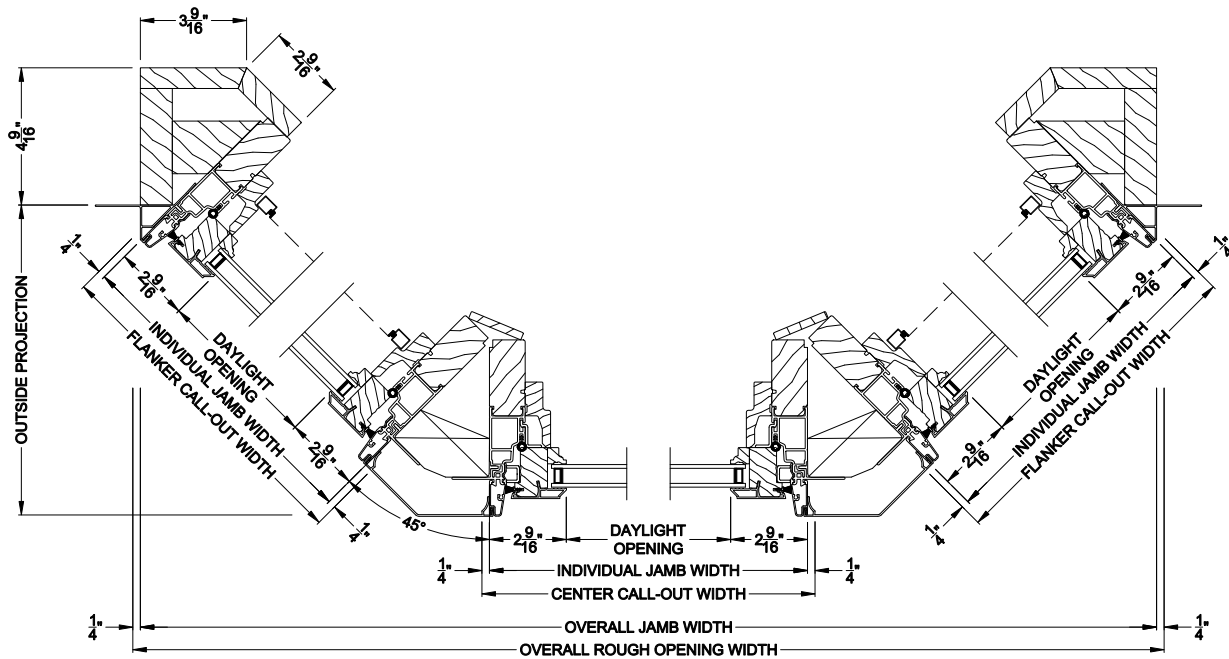

# Casement Windows

## CROSS SECTION DETAILS

**SIGNATURE CASEMENT 45° A-BAY (8219)**  
Vertical Section - Operating flanker

**SIGNATURE CASEMENT 45° A-BAY (8219)**  
Vertical Section - Picture center

**SIGNATURE CASEMENT 45° A-BAY (8219)**  
Horizontal Section - Retrofit Jamb

Note: All dimensions are approximate. Weather Shield reserves the right to change specifications without notice.