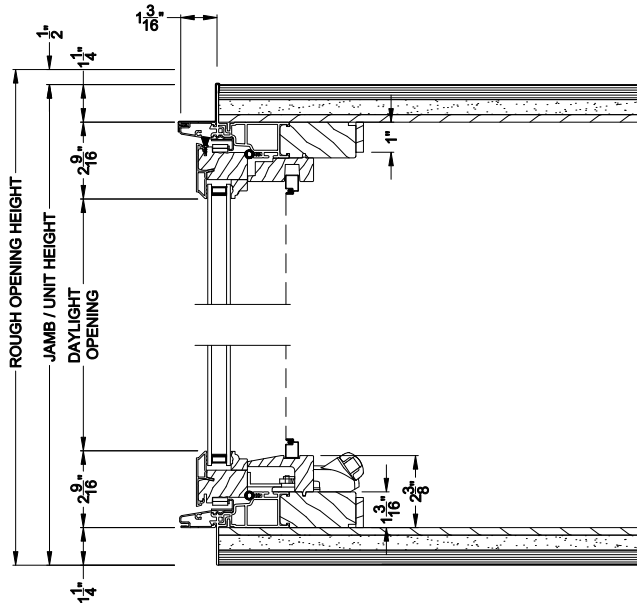

Weather Shield®

Signature Series™

Casement Windows

CROSS SECTION DETAILS

SIGNATURE CASEMENT 45° A-BAY (8219)
Vertical Section - Operating flanker