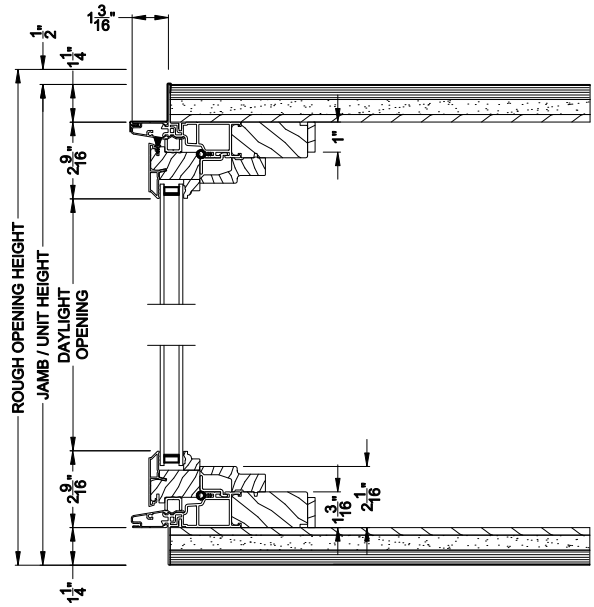

SIGNATURE CASEMENT 45° A-BAY (8219)
Vertical Section - Picture center