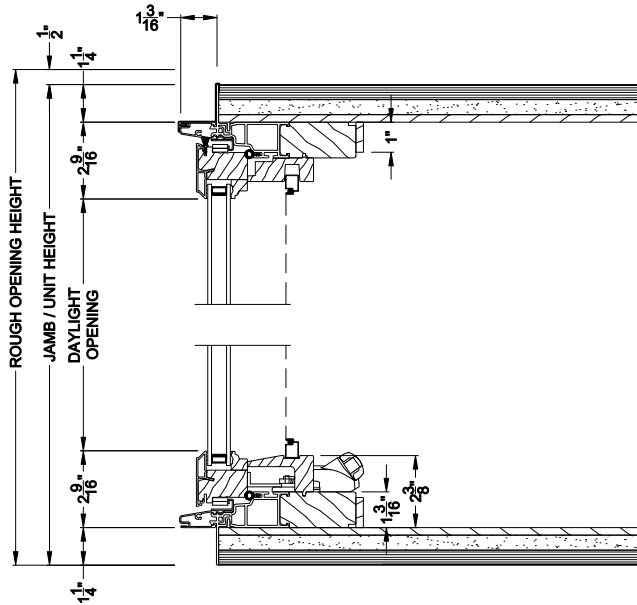

## CROSS SECTION DETAILS

**SIGNATURE CASEMENT 30° A-BAY (8219)**  
Vertical Section - Operating flanker

**SIGNATURE CASEMENT 30° A-BAY (8219)**  
Vertical Section - Picture center

**SIGNATURE CASEMENT 30° A-BAY (8219)**  
Horizontal Section - Standard Jamb