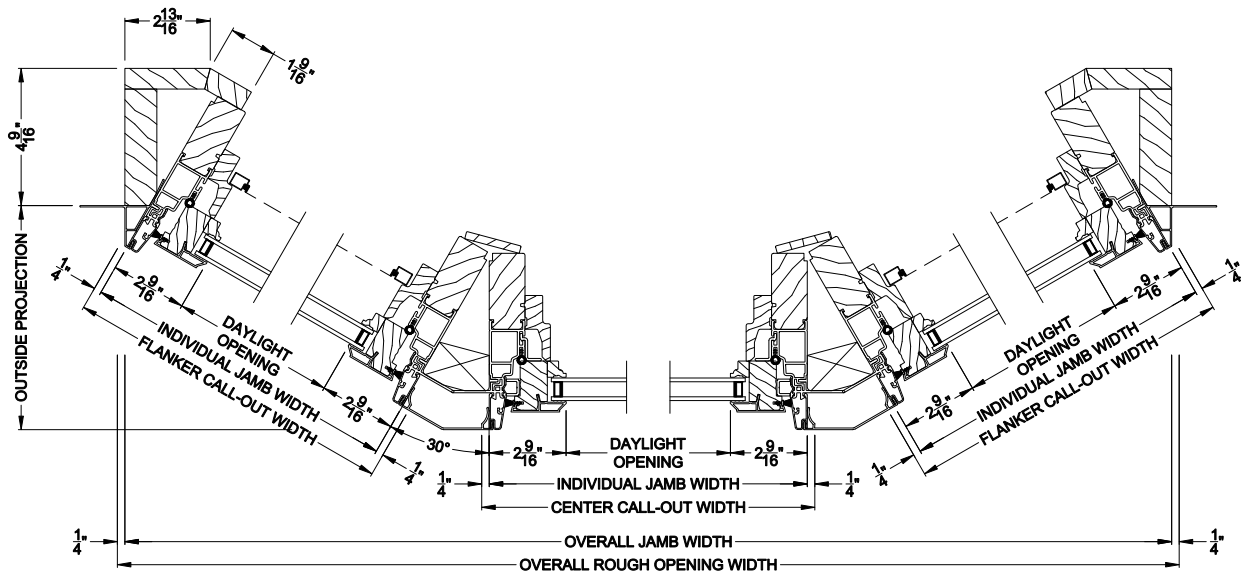

## CROSS SECTION DETAILS

**SIGNATURE CASEMENT 30° A-BAY (8219)**  
Vertical Section - Operating flanker

**SIGNATURE CASEMENT 30° A-BAY (8219)**  
Vertical Section - Picture center

**SIGNATURE CASEMENT 30° A-BAY (8219)**  
Horizontal Section - Standard Jamb

# Casement Windows

## CROSS SECTION DETAILS

**SIGNATURE CASEMENT 30° A-BAY (8219)**  
Vertical Section - Operating flanker

**SIGNATURE CASEMENT 30° A-BAY (8219)**  
Vertical Section - Picture center

**SIGNATURE CASEMENT 30° A-BAY (8219)**  
Horizontal Section - Retrofit Jamb

Note: All dimensions are approximate. Weather Shield reserves the right to change specifications without notice.