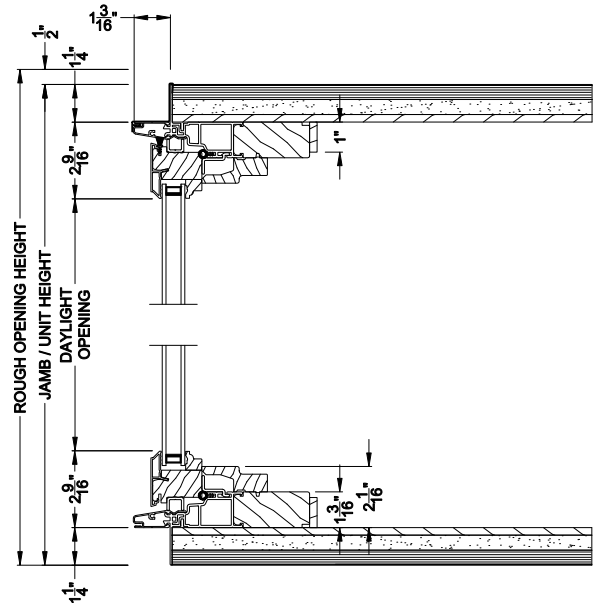

SIGNATURE CASEMENT 30° A-BAY (8219)
Vertical Section - Picture center