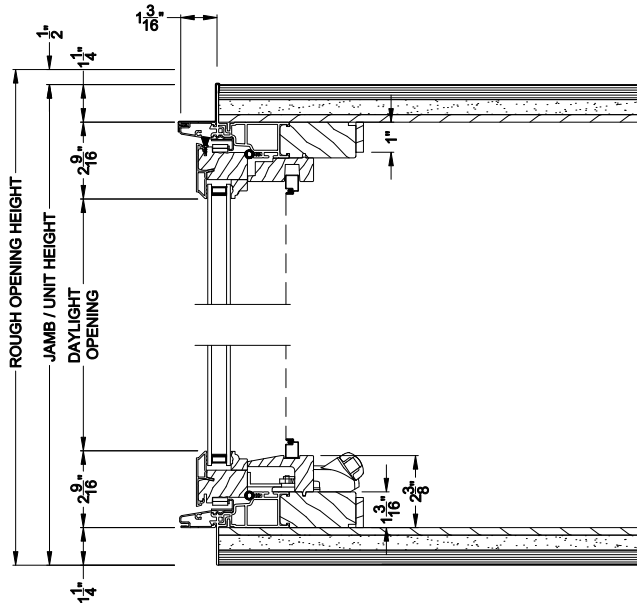

Weather Shield®

Signature Series™

Casement Windows

CROSS SECTION DETAILS

SIGNATURE CASEMENT 30° A-BAY (8219)
Vertical Section - Operating flanker