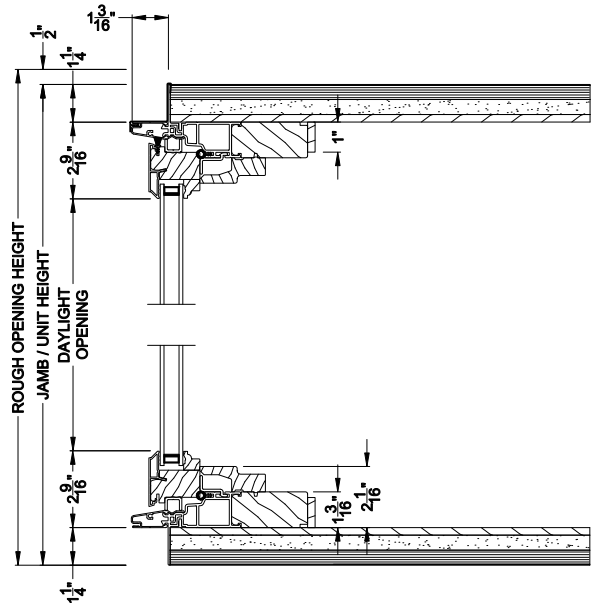

## CROSS SECTION DETAILS

**SIGNATURE CASEMENT 30° A-BAY (8219)**  
Vertical Section - Operating flanker

**SIGNATURE CASEMENT 30° A-BAY (8219)**  
Vertical Section - Picture center

**SIGNATURE CASEMENT 30° A-BAY (8219)**  
Horizontal Section - Standard Jamb