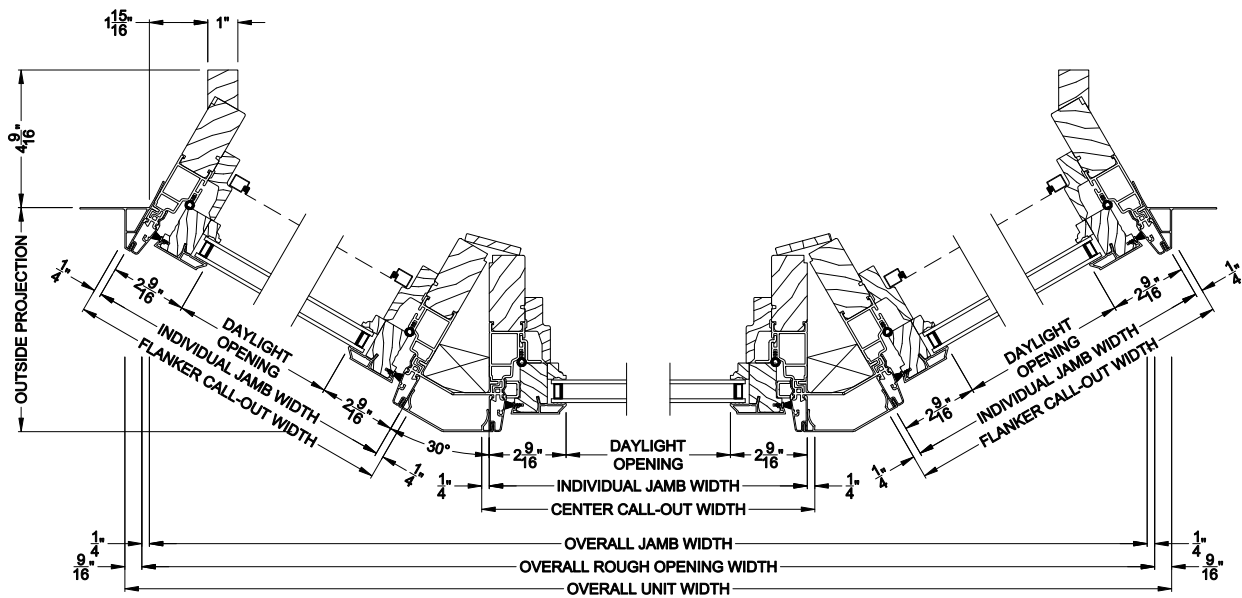

# Casement Windows

## CROSS SECTION DETAILS

**SIGNATURE CASEMENT 30° A-BAY (8219)**  
Vertical Section - Operating flanker

**SIGNATURE CASEMENT 30° A-BAY (8219)**  
Vertical Section - Picture center

**SIGNATURE CASEMENT 30° A-BAY (8219)**  
Horizontal Section - Standard Jamb

Note: All dimensions are approximate. Weather Shield reserves the right to change specifications without notice.