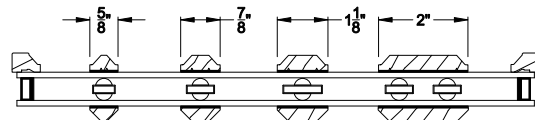

Interior Wood Trim Options

Divided Lite Options

Grilles Between the Glass

Wood Perimeter Grill

Simulated Divided Lites

Colonial Interior Bar

Putty Interior Bar

Square Interior Bar

Note: All dimensions are approximate. Weather Shield reserves the right to change specifications without notice.