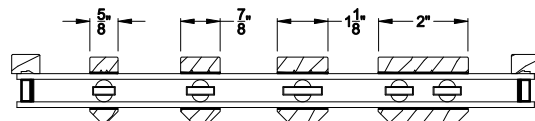

Interior Wood Trim Options

Divided Lite Options

Grilles Between the Glass

Wood Perimeter Grill

Simulated Divided Lites

Colonial Interior Bar

Putty Interior Bar

Square Interior Bar

Note: All dimensions are approximate. Weather Shield reserves the right to change specifications without notice.