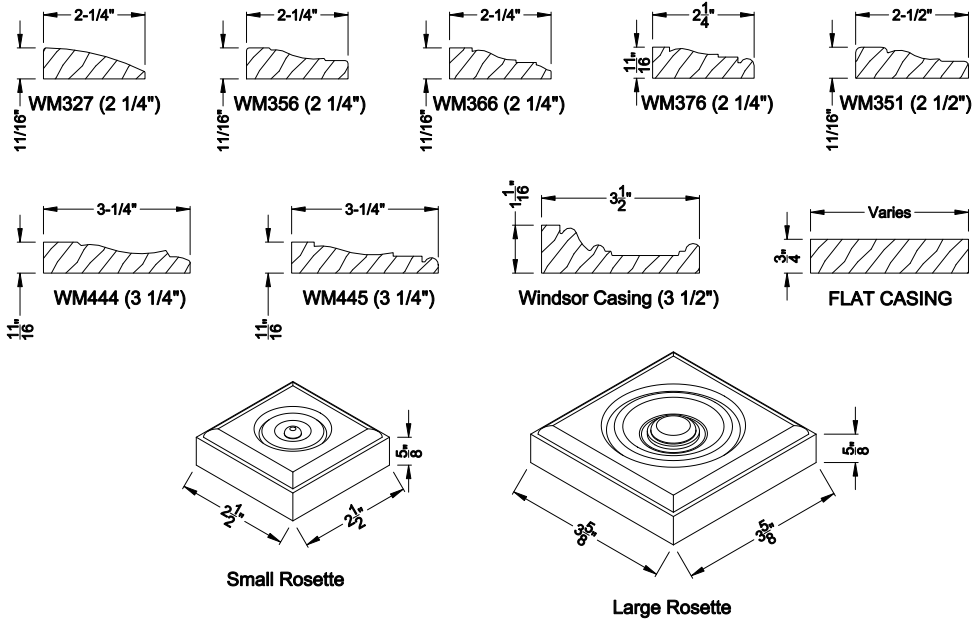

Interior Wood Trim Options

Divided Lite Options

Grilles Between the Glass

Wood Perimeter Grill

Simulated Divided Lites

Colonial Interior Bar

Putty Interior Bar

Square Interior Bar

Note: All dimensions are approximate. Weather Shield reserves the right to change specifications without notice.