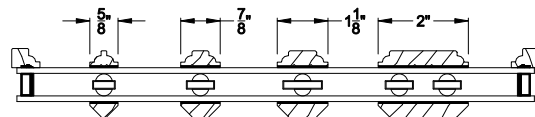

Interior Wood Trim Options

Divided Lite Options

Grilles Between the Glass

Wood Perimeter Grill

Simulated Divided Lites

Colonial Interior Bar

Putty Interior Bar

Square Interior Bar

Note: All dimensions are approximate. Weather Shield reserves the right to change specifications without notice.