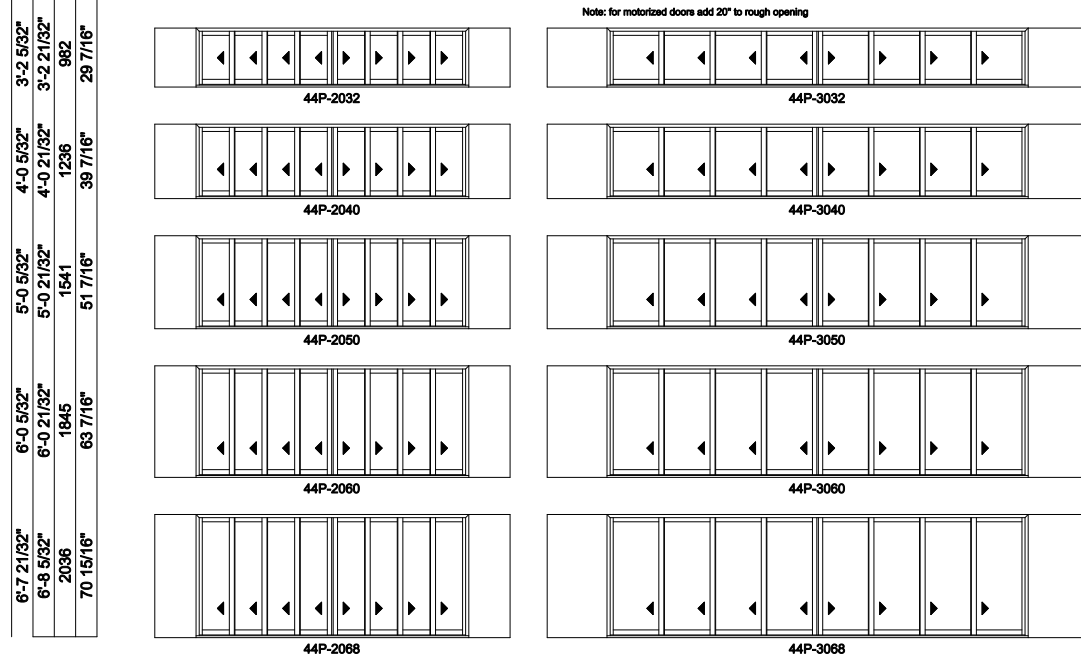

Multi-Slide Windows - 2-1/4" Panel (8726) 4L4R Panel Pocket

Exposed Jamb Dimension	14'-8 13/32"	22'-8 13/32"
Jamb Dimension	19'-1 25/32"	29'-1 25/32"
Rough Opening	19'-2 25/32"	29'-2 25/32"
Soft Metric R.O. (mm)	5862	8910
Glass Size	18 1/2"	30 1/2"