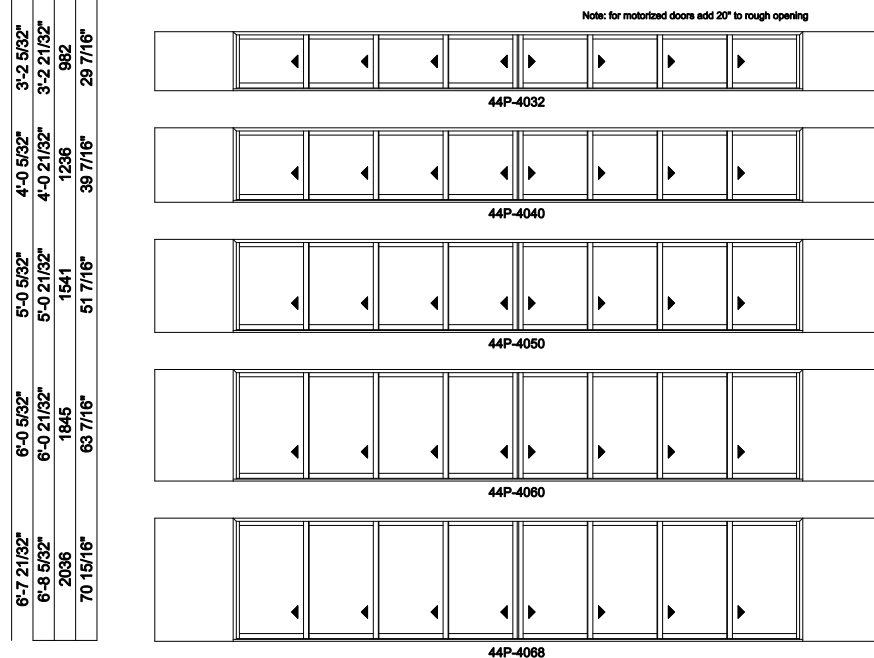

Multi-Slide Windows - 2-1/4" Panel (8726) 4L4R Panel Pocket

Exposed Jamb Dimension	30'-8 13/32"
Jamb Dimension	39'-1 25/32"
Rough Opening	39'-2 25/32"
Soft Metric R.O. (mm)	11958
Glass Size	42 1/2"