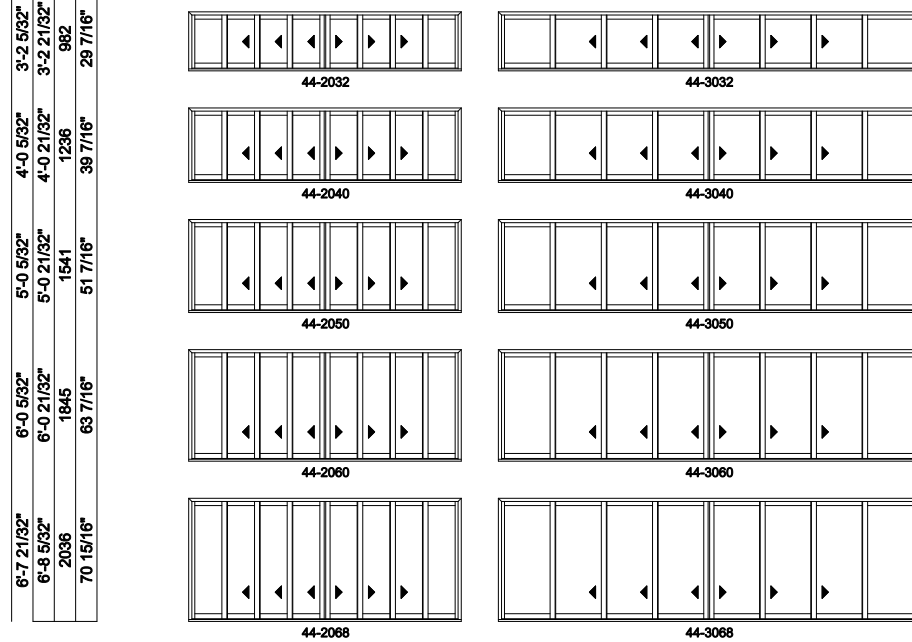

Multi-Slide Windows - 2-1/4" Panel (8726) 4L4R Panel

Jamb Dimension	14'-8 9/32"	22'-8 9/32"
Rough Opening	14'-9 9/32"	22'-9 9/32"
Soft Metric R.O. (mm)	4503	6941
Glass Size	18 1/2"	30 1/2"

Note: for motorized doors add 20" to rough opening

Multi-Slide Windows - 2-1/4" Panel (8726) 4L4R Panel

Jamb Dimension	30'-8 9/32"
Rough Opening	30'-9 9/32"
Soft Metric R.O. (mm)	9380
Glass Size	42 1/2"

Note: for motorized doors add 20" to rough opening

Multi-Slide Windows - 2-1/4" Panel (8726) 4L4R Panel

Jamb Dimension	38'-8 9/32"	
Rough Opening	38'-9 9/32"	
Soft Metric R.O. (mm)	11818	
Glass Size	54 1/2"	

Note: for motorized doors add 20" to rough opening

Exposed Jamb Dimension	38'-8 13/32"
Jamb Dimension	49'-1 25/32"
Rough Opening	49'-2 25/32"
Soft Metric R.O. (mm)	15006
Glass Size	54 1/2"

Note: for motorized doors add 20" to rough opening