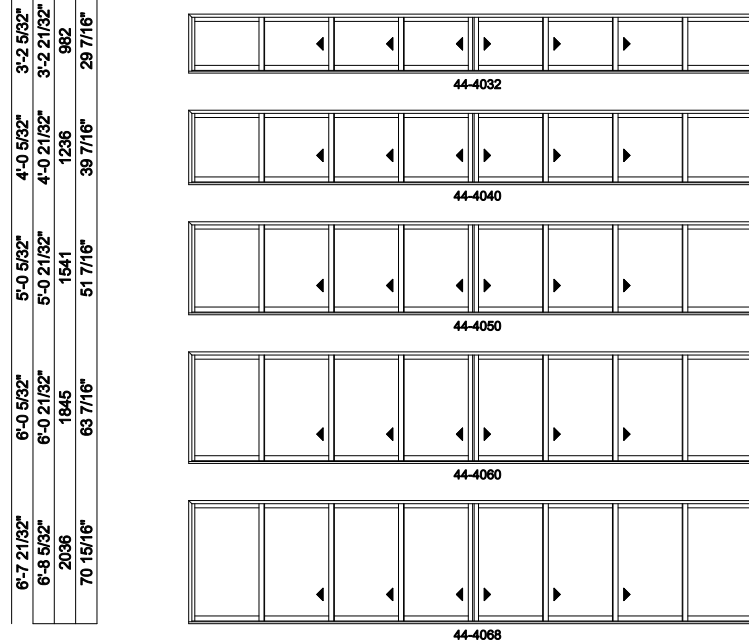

Multi-Slide Windows - 2-1/4" Panel (8726) 4L4R Panel

Jamb Dimension	14'-8 9/32"	22'-8 9/32"
Rough Opening	14'-9 9/32"	22'-9 9/32"
Soft Metric R.O. (mm)	4503	6941
Glass Size	18 1/2"	30 1/2"

Note: for motorized doors add 20" to rough opening

Multi-Slide Windows - 2-1/4" Panel (8726) 4L4R Panel

Jamb Dimension	30'-8 9/32"
Rough Opening	30'-9 9/32"
Soft Metric R.O. (mm)	9380
Glass Size	42 1/2"

Note: for motorized doors add 20" to rough opening

Multi-Slide Windows - 2-1/4" Panel (8726) 4L4R Panel

Jamb Dimension	38'-8 9/32"	
Rough Opening	38'-9 9/32"	
Soft Metric R.O. (mm)	11818	
Glass Size	54 1/2"	

Note: for motorized doors add 20" to rough opening

Exposed Jamb Dimension	38'-8 13/32"
Jamb Dimension	49'-1 25/32"
Rough Opening	49'-2 25/32"
Soft Metric R.O. (mm)	15006
Glass Size	54 1/2"

Note: for motorized doors add 20" to rough opening