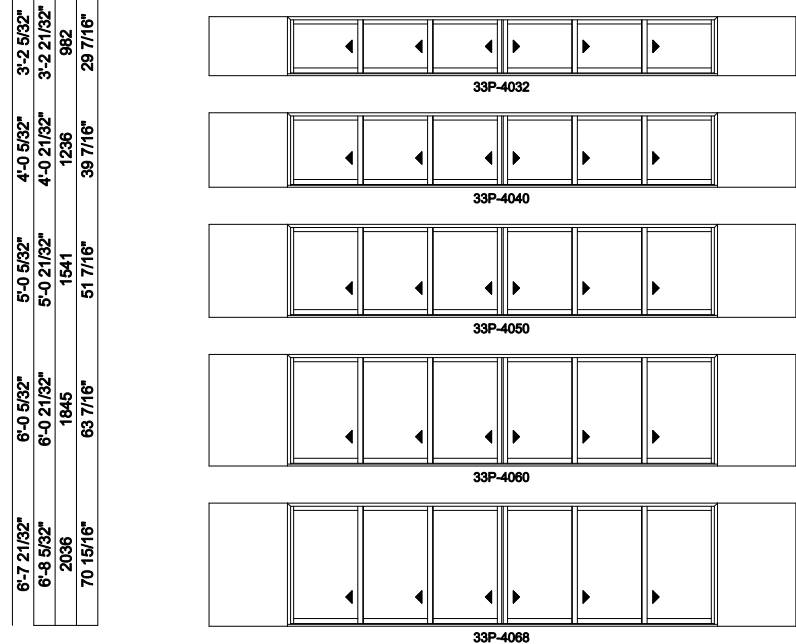

Multi-Slide Windows - 2-1/4" Panel (8726) 3L3R Panel Pocket

Exposed Jamb Dimension	23'-2 5/32"
Jamb Dimension	31'-7 17/32"
Rough Opening	31'-8 17/32"
Soft Metric R.O. (mm)	9665
Glass Size	42 1/2"

Note: for motorized doors add 20" to rough opening