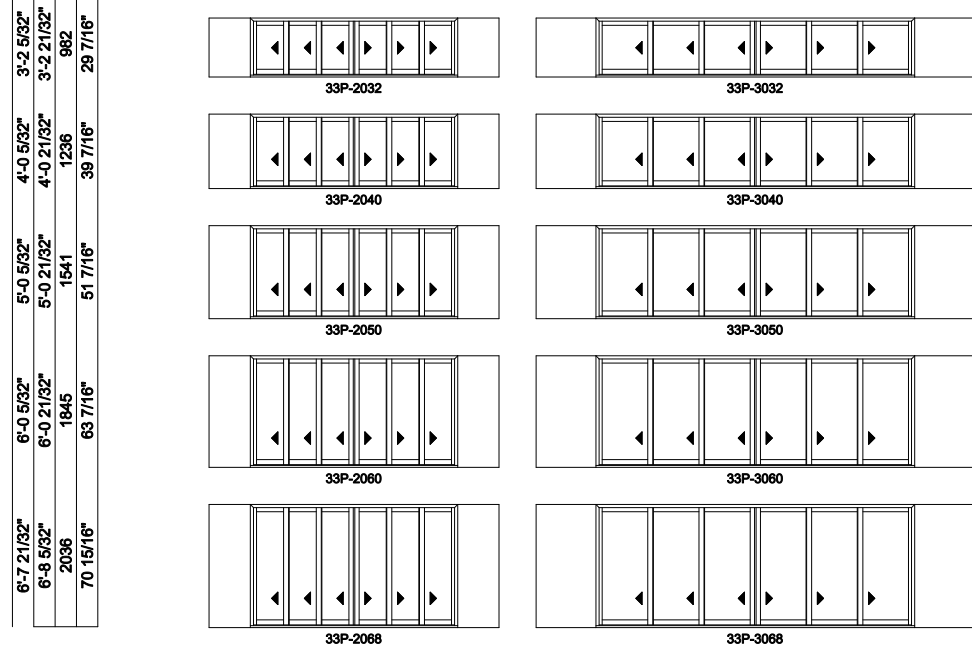

Multi-Slide Windows - 2-1/4" Panel (8726) 3L3R Panel Pocket

Exposed Jamb Dimension	11'-2 5/32"	17'-2 5/32"
Jamb Dimension	15'-7 17/32"	23'-7 17/32"
Rough Opening	15'-8 17/32"	23'-8 17/32"
Soft Metric R.O. (mm)	4789	7227
Glass Size	18 1/2"	30 1/2"

Note: for motorized doors add 20" to rough opening