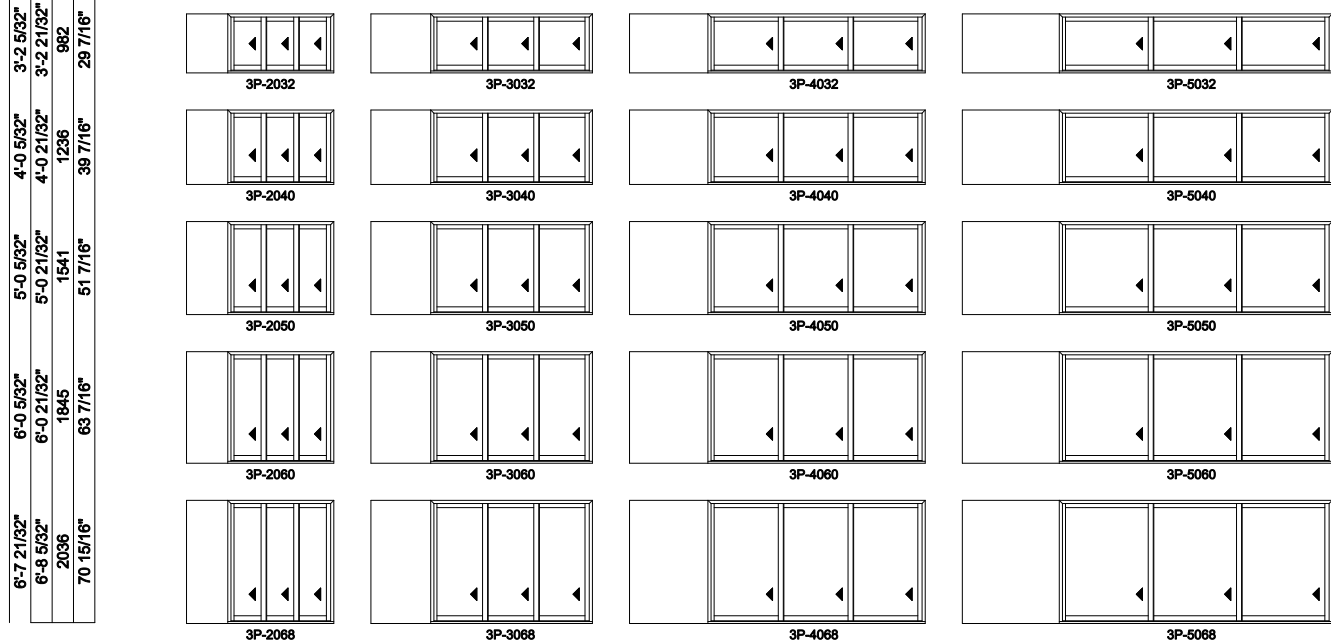

Note: for motorized doors add 10" to rough opening

3'-2 5/32"	3'-2 21/32"	982	29 7/16"	 3-2032	 3-3032	 3-4032	 3-5032	 3-6032
4'-0 5/32"	4'-0 21/32"	1236	39 7/16"	 3-2040	 3-3040	 3-4040	 3-5040	 3-6040
5'-0 5/32"	5'-0 21/32"	1541	51 7/16"	 3-2050	 3-3050	 3-4050	 3-5050	 3-6050
6'-0 5/32"	6'-0 21/32"	1845	63 7/16"	 3-2060	 3-3060	 3-4060	 3-5060	 3-6060
6'-7 21/32"	6'-9 5/32"	2036	70 15/16"	 3-2068	 3-3068	 3-4068	 3-5068	 3-6068

3L shown; 3R available

Multi-Slide Windows - 2-1/4" Panel (8726) 3 Panel Pocket

Exposed Jamb Dimension	5'-8 9/16"	8'-8 9/16"	11'-8 9/16"	14'-8 9/16"
Jamb Dimension	7'-11 1/4"	11'-11 1/4"	15'-11 1/4"	19'-11 1/4"
Rough Opening	8'-0 1/4"	12'-0 1/4"	16'-0 1/4"	20'-0 1/4"
Soft Metric R.O. (mm)	2445	3664	4883	6102
Glass Size	18 1/2"	30 1/2"	42 1/2"	54 1/2"

Note: for motorized doors add 10" to rough opening

3L shown; 3R available

Multi-Slide Windows - 2-1/4" Panel (8726) 3 Panel Pocket

Exposed Jamb Dimension	17'-8 9/16"
Jamb Dimension	23'-11 1/4"
Rough Opening	24'-0 1/4"
Soft Metric R.O. (mm)	7322
Glass Size	66 1/2"