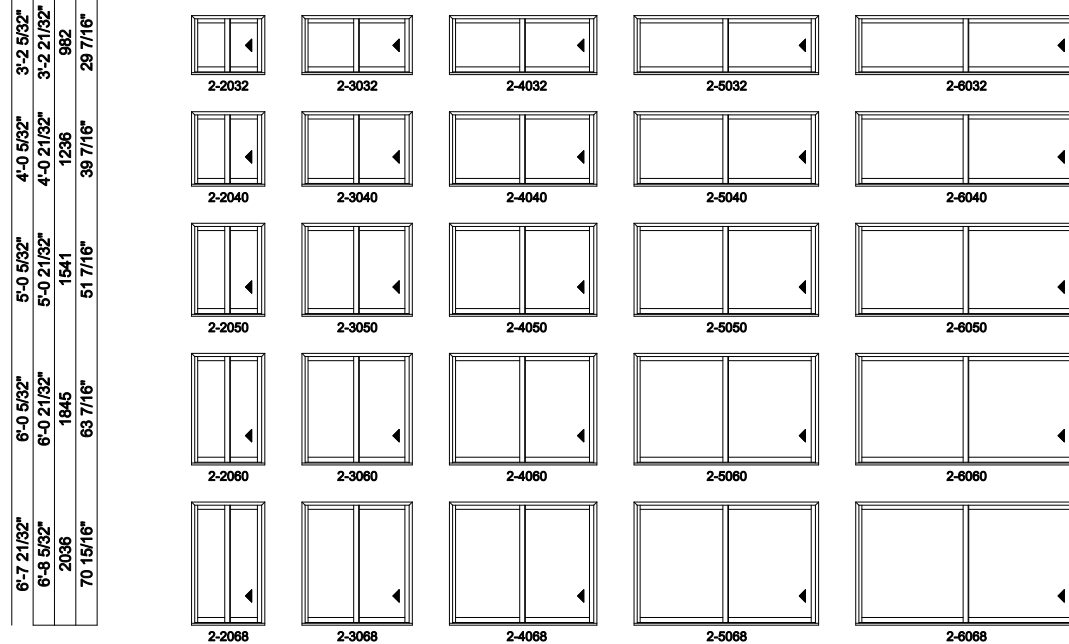

Multi-Slide Windows - 2-1/4" Panel (8726) 2 Panel

Jamb Dimension	3'-11 3/8"	5'-11 3/8"	7'-11 3/8"	9'-11 3/8"	11'-11 3/8"
Rough Opening	4'-0 3/8"	6'-0 3/8"	8'-0 3/8"	10'-0 3/8"	12'-0 3/8"
Soft Metric R.O. (mm)	1229	1838	2448	3058	3667
Glass Size	18 1/2"	30 1/2"	42 1/2"	54 1/2"	66 1/2"

Note: for motorized doors add 10" to rough opening

2L shown; 2R available

Multi-Slide Windows - 2-1/4" Panel (8726) 2 Panel Pocket

Exposed Jamb Dimension	3'-11 7/16"	5'-11 7/16"	7'-11 7/16"	9'-11 7/16"
Jamb Dimension	6'-2 1/8"	9'-2 1/8"	12'-2 1/8"	15'-2 1/8"
Rough Opening	6'-3 1/8"	9'-3 1/8"	12'-3 1/8"	15'-3 1/8"
Soft Metric R.O. (mm)	1908	2823	3737	4651
Glass Size	18 1/2"	30 1/2"	42 1/2"	54 1/2"

Note: for motorized doors add 10" to rough opening

2L shown; 2R available

Multi-Slide Windows - 2-1/4" Panel (8726) 2 Panel Pocket

Exposed Jamb Dimension	11'-11 7/16"
Jamb Dimension	18'-2 1/8"
Rough Opening	18'-3 1/8"
Soft Metric R.O. (mm)	5566
Glass Size	66 1/2"

Note: for motorized doors add 20" to rough opening

Multi-Slide Windows - 2-1/4" Panel (8726) 1L1R Panel Pocket

Exposed Jamb Dimension	10'-1 21/32"	12'-1 21/32"
Jamb Dimension	20'-7 1/32"	24'-7 1/32"
Rough Opening	20'-8 1/32"	24'-8 1/32"
Soft Metric R.O. (mm)	6300	7519
Glass Size	54 1/2"	66 1/2"