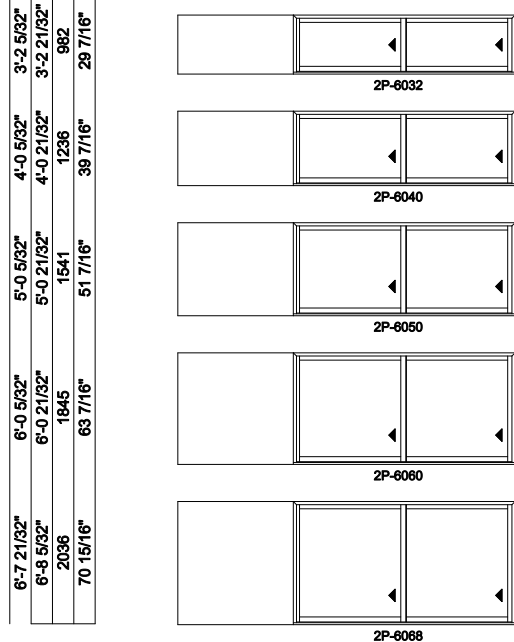

Note: for motorized doors add 10" to rough opening

2L shown; 2R available

Multi-Slide Windows - 2-1/4" Panel (8726) 2 Panel Pocket

Exposed Jamb Dimension	3'-11 7/16"	5'-11 7/16"	7'-11 7/16"	9'-11 7/16"
Jamb Dimension	6'-2 1/8"	9'-2 1/8"	12'-2 1/8"	15'-2 1/8"
Rough Opening	6'-3 1/8"	9'-3 1/8"	12'-3 1/8"	15'-3 1/8"
Soft Metric R.O. (mm)	1908	2823	3737	4651
Glass Size	18 1/2"	30 1/2"	42 1/2"	54 1/2"

Note: for motorized doors add 10" to rough opening

2L shown; 2R available

Multi-Slide Windows - 2-1/4" Panel (8726) 2 Panel Pocket

Exposed Jamb Dimension	11'-11 7/16"
Jamb Dimension	18'-2 1/8"
Rough Opening	18'-3 1/8"
Soft Metric R.O. (mm)	5566
Glass Size	66 1/2"

Note: for motorized doors add 10" to rough opening

Multi-Slide Windows - 2-1/4" Panel (8726) 1L1R Panel Pocket

Exposed Jamb Dimension	4'-1 21/32"	6'-1 21/32"	8'-1 21/32"
Jamb Dimension	8'-7 1/32"	12'-7 1/32"	16'-7 1/32"
Rough Opening	8'-8 1/32"	12'-8 1/32"	16'-8 1/32"
Soft Metric R.O. (mm)	2642	3862	5081
Glass Size	18 1/2"	30 1/2"	42 1/2"

Note: for motorized doors add 20" to rough opening

Multi-Slide Windows - 2-1/4" Panel (8726) 1L1R Panel Pocket

Exposed Jamb Dimension	10'-1 21/32"	12'-1 21/32"
Jamb Dimension	20'-7 1/32"	24'-7 1/32"
Rough Opening	20'-8 1/32"	24'-8 1/32"
Soft Metric R.O. (mm)	6300	7519
Glass Size	54 1/2"	66 1/2"