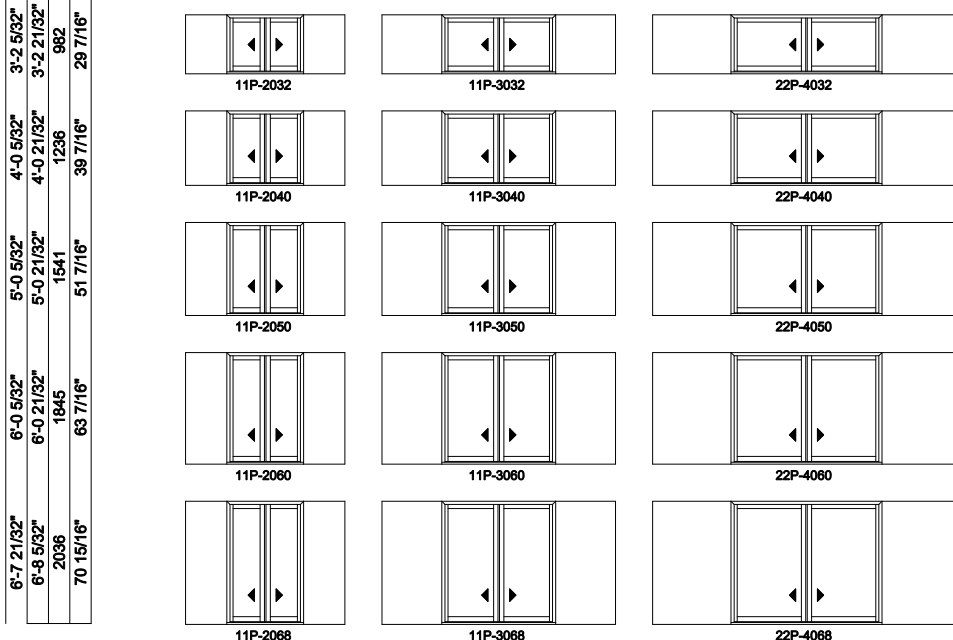

Note: for motorized doors add 10" to rough opening

2L shown; 2R available

Multi-Slide Windows - 2-1/4" Panel (8726) 2 Panel Pocket

Exposed Jamb Dimension	11'-11 7/16"
Jamb Dimension	18'-2 1/8"
Rough Opening	18'-3 1/8"
Soft Metric R.O. (mm)	5566
Glass Size	66 1/2"

Note: for motorized doors add 10" to rough opening

Multi-Slide Windows - 2-1/4" Panel (8726) 1L1R Panel Pocket

Exposed Jamb Dimension	4'-1 21/32"	6'-1 21/32"	8'-1 21/32"
Jamb Dimension	8'-7 1/32"	12'-7 1/32"	16'-7 1/32"
Rough Opening	8'-8 1/32"	12'-8 1/32"	16'-8 1/32"
Soft Metric R.O. (mm)	2642	3862	5081
Glass Size	18 1/2"	30 1/2"	42 1/2"

Note: for motorized doors add 20" to rough opening

Multi-Slide Windows - 2-1/4" Panel (8726) 1L1R Panel Pocket

Exposed Jamb Dimension	10'-1 21/32"	12'-1 21/32"
Jamb Dimension	20'-7 1/32"	24'-7 1/32"
Rough Opening	20'-8 1/32"	24'-8 1/32"
Soft Metric R.O. (mm)	6300	7519
Glass Size	54 1/2"	66 1/2"