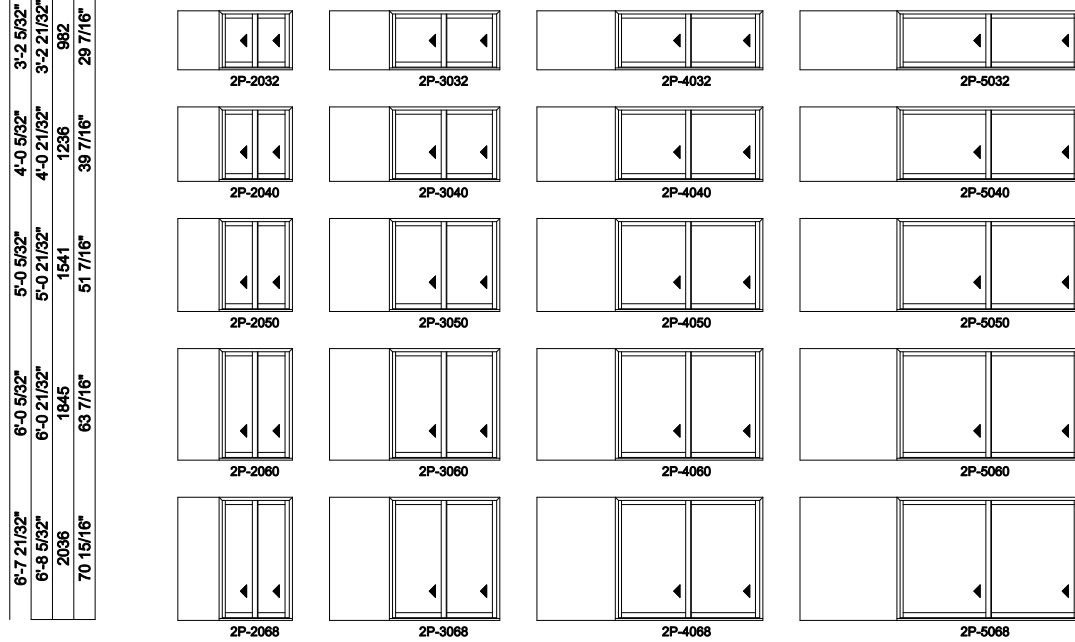

Note: for motorized doors add 10" to rough opening

2L shown; 2R available

Multi-Slide Windows - 2-1/4" Panel (8726) 2 Panel Pocket

Exposed Jamb Dimension	3'-11 7/16"	5'-11 7/16"	7'-11 7/16"	9'-11 7/16"
Jamb Dimension	6'-2 1/8"	9'-2 1/8"	12'-2 1/8"	15'-2 1/8"
Rough Opening	6'-3 1/8"	9'-3 1/8"	12'-3 1/8"	15'-3 1/8"
Soft Metric R.O. (mm)	1908	2823	3737	4651
Glass Size	18 1/2"	30 1/2"	42 1/2"	54 1/2"

Note: for motorized doors add 10" to rough opening

2L shown; 2R available

Multi-Slide Windows - 2-1/4" Panel (8726) 2 Panel Pocket

Exposed Jamb Dimension	11'-11 7/16"
Jamb Dimension	18'-2 1/8"
Rough Opening	18'-3 1/8"
Soft Metric R.O. (mm)	5566
Glass Size	66 1/2"

Note: for motorized doors add 10" to rough opening

Multi-Slide Windows - 2-1/4" Panel (8726) 1L1R Panel Pocket

Exposed Jamb Dimension	4'-1 21/32"	6'-1 21/32"	8'-1 21/32"
Jamb Dimension	8'-7 1/32"	12'-7 1/32"	16'-7 1/32"
Rough Opening	8'-8 1/32"	12'-8 1/32"	16'-8 1/32"
Soft Metric R.O. (mm)	2642	3862	5081
Glass Size	18 1/2"	30 1/2"	42 1/2"