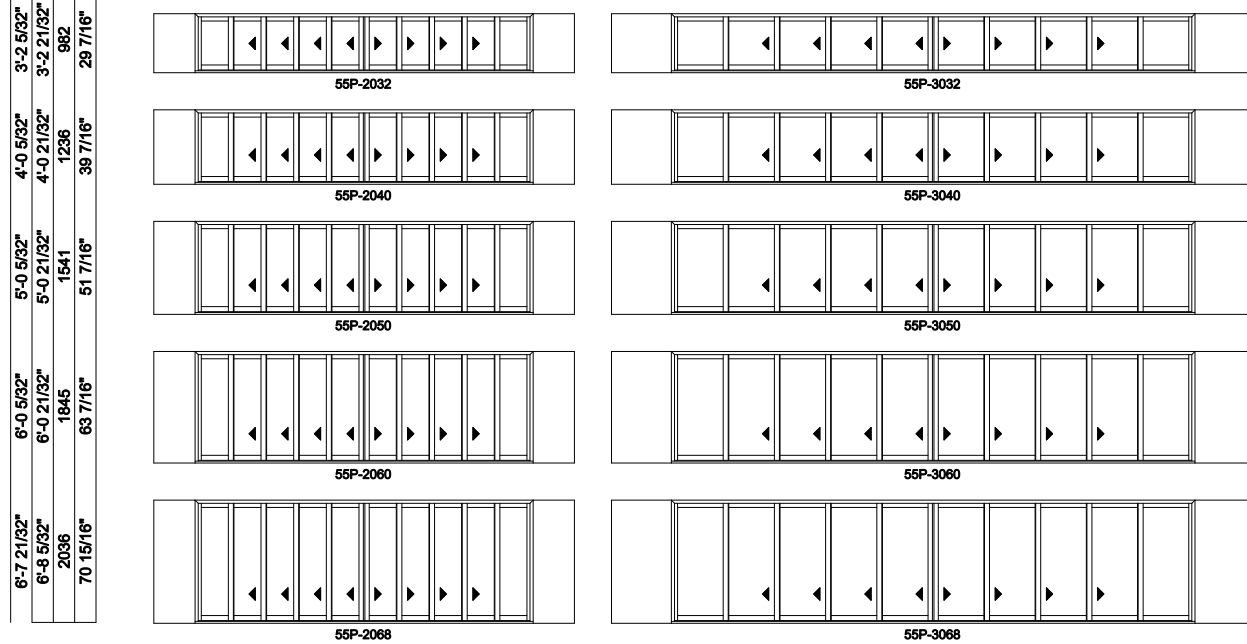

Multi-Slide Windows - 2-1/4" Panel (8726) 5L5R Panel Pocket

Exposed Jamb Dimension	18'-2 21/32"	28'-2 21/32"
Jamb Dimension	22'-8 1/32"	34'-8 1/32"
Rough Opening	22'-9 1/32"	34'-9 1/32"
Soft Metric R.O. (mm)	6935	10593
Glass Size	18 1/2"	30 1/2"

Note: for motorized doors add 20" to rough opening