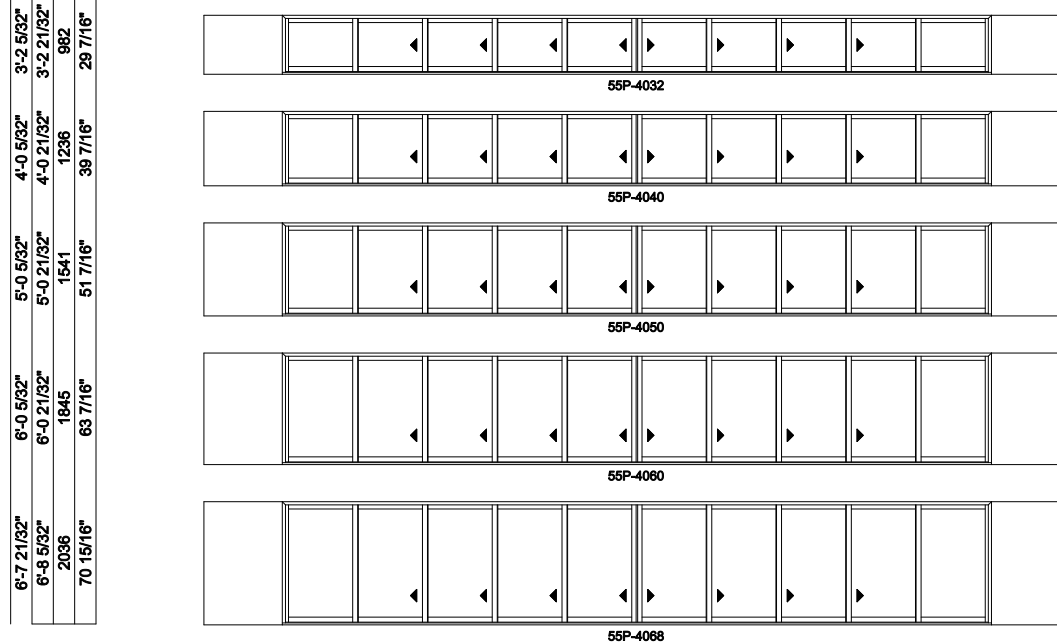

Multi-Slide Windows - 2-1/4" Panel (8726) 5L5R Panel Pocket

Exposed Jamb Dimension	38'-2 21/32"
Jamb Dimension	46'-8 1/32"
Rough Opening	46'-9 1/32"
Soft Metric R.O. (mm)	14250
Glass Size	42 1/2"

Note: for motorized doors add 20" to rough opening