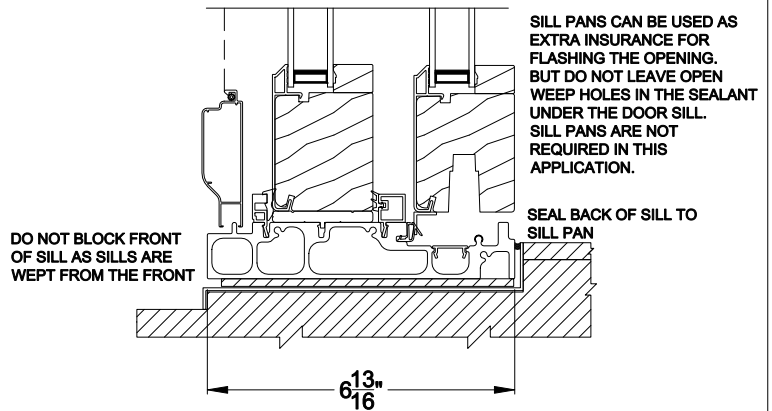

Note: All dimensions are approximate. Weather Shield reserves the right to change specifications without notice.

Weather Shield®

Contemporary Collection™

Next Gen Sliding Patio Doors

CROSS SECTION DETAILS

CONTEMPORARY SLIDING PATIO DOOR (8723)
Vertical Section - 6-9/16" jamb

CONTEMPORARY SLIDING PATIO DOOR (8723)
Horizontal Section - 2 Panel Equal or Picture Slider - 6-9/16" jamb

Note: All dimensions are approximate. Weather Shield reserves the right to change specifications without notice.