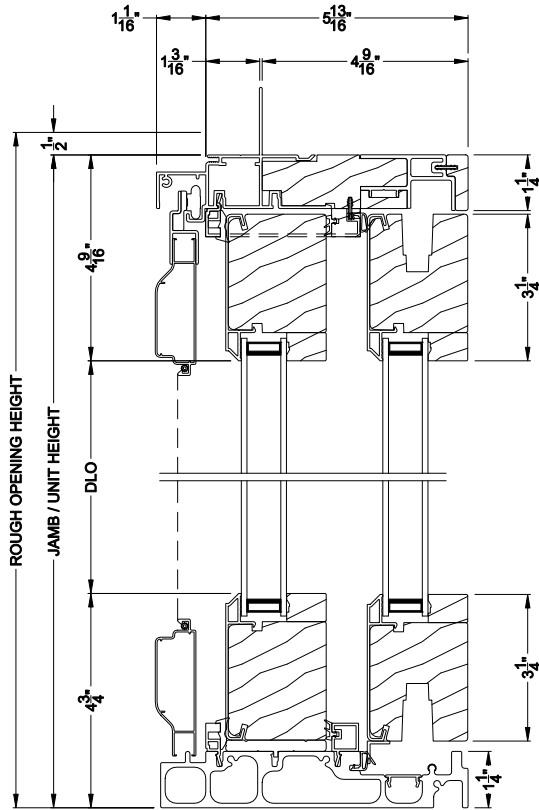

Weather Shield®

Contemporary Collection™

Next Gen Sliding Patio Doors

CROSS SECTION DETAILS

CONTEMPORARY SLIDING PATIO DOOR (8723)
Vertical Section

CONTEMPORARY SLIDING PATIO DOOR (8723)
Horizontal Section - 2 Panel Equal or Picture Slider

Note: All dimensions are approximate. Weather Shield reserves the right to change specifications without notice.

Weather Shield®

Contemporary Collection™

Next Gen Sliding Patio Doors

CROSS SECTION DETAILS

CONTEMPORARY SLIDING PATIO DOOR (8723)
Vertical Section - 6-9/16" jamb

CONTEMPORARY SLIDING PATIO DOOR (8723)
Horizontal Section - 2 Panel Equal or Picture Slider - 6-9/16" jamb

Note: All dimensions are approximate. Weather Shield reserves the right to change specifications without notice.