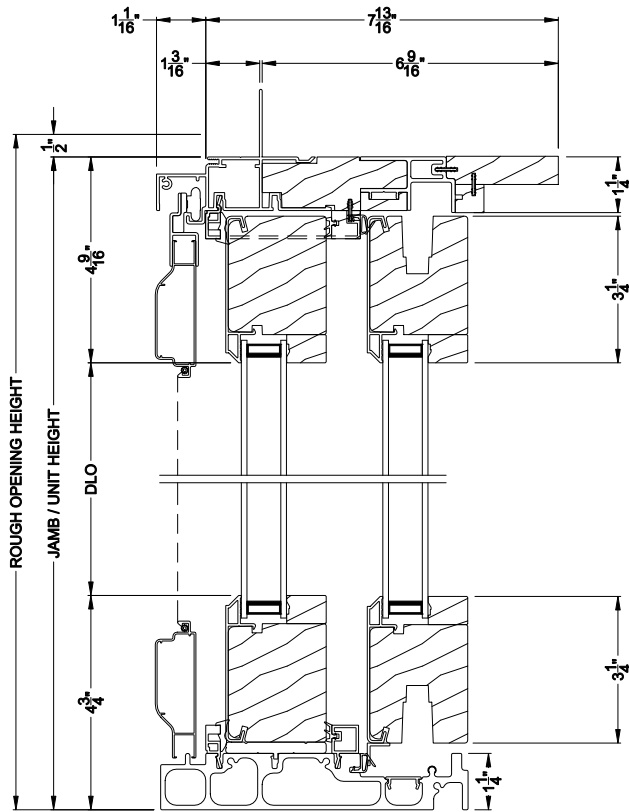

Weather Shield®

Contemporary Collection™

Next Gen Sliding Patio Doors

CROSS SECTION DETAILS

CONTEMPORARY SLIDING PATIO DOOR (8723)
Vertical Section

CONTEMPORARY SLIDING PATIO DOOR (8723)
Horizontal Section - 2 Panel Equal or Picture Slider

Note: All dimensions are approximate. Weather Shield reserves the right to change specifications without notice.

Weather Shield®

Contemporary Collection™

Next Gen Sliding Patio Doors

CROSS SECTION DETAILS

CONTEMPORARY SLIDING PATIO DOOR (8723)
Vertical Section - 6-9/16" jamb

CONTEMPORARY SLIDING PATIO DOOR (8723)
Horizontal Section - 2 Panel Equal or Picture Slider - 6-9/16" jamb

Note: All dimensions are approximate. Weather Shield reserves the right to change specifications without notice.