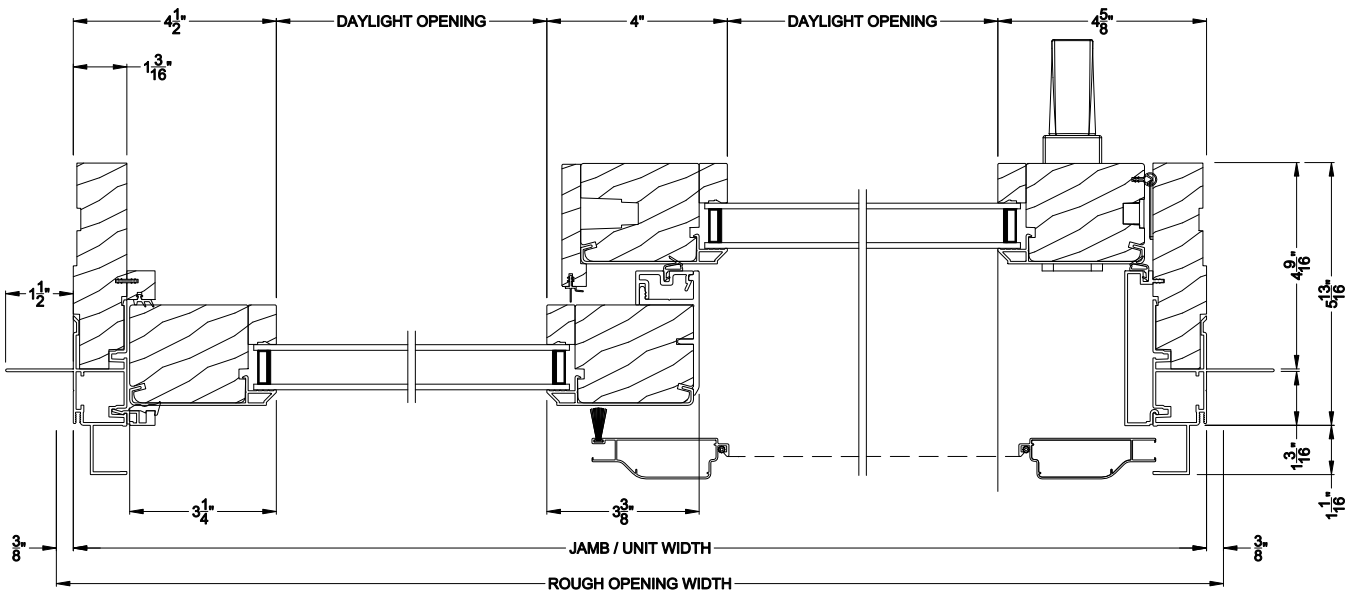

Weather Shield®

Contemporary Collection™

Next Gen Sliding Patio Doors

CROSS SECTION DETAILS

CONTEMPORARY SLIDING PATIO DOOR (8723)
Vertical Section

CONTEMPORARY SLIDING PATIO DOOR (8723)
Horizontal Section - 2 Panel Equal or Picture Slider

Note: All dimensions are approximate. Weather Shield reserves the right to change specifications without notice.

Weather Shield®

Contemporary Collection™

Next Gen Sliding Patio Doors

CROSS SECTION DETAILS

CONTEMPORARY SLIDING PATIO DOOR (8723)
Vertical Section - 6-9/16" jamb

CONTEMPORARY SLIDING PATIO DOOR (8723)
Horizontal Section - 2 Panel Equal or Picture Slider - 6-9/16" jamb

Note: All dimensions are approximate. Weather Shield reserves the right to change specifications without notice.