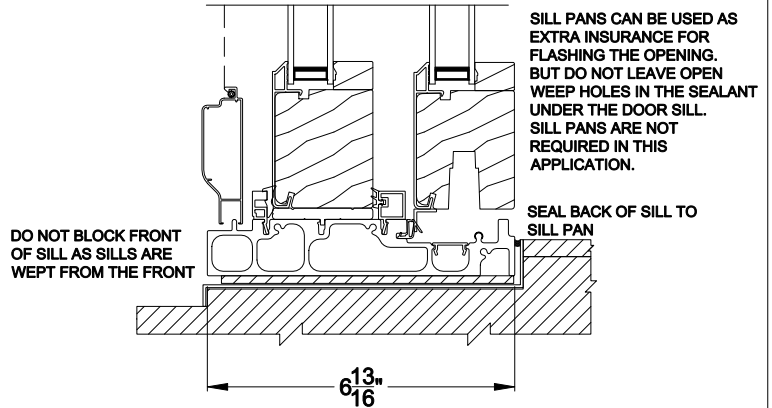

Weather Shield®

Contemporary Collection™

Next Gen Sliding Patio Doors

CROSS SECTION DETAILS

CONTEMPORARY SLIDING PATIO DOOR (8723)
Vertical Section

CONTEMPORARY SLIDING PATIO DOOR (8723)
Horizontal Section - 2 Panel Equal or Picture Slider

Note: All dimensions are approximate. Weather Shield reserves the right to change specifications without notice.

Weather Shield®

Contemporary Collection™

Next Gen Sliding Patio Doors

CROSS SECTION DETAILS

CONTEMPORARY SLIDING PATIO DOOR (8723)
Vertical Section - 6-9/16" jamb

CONTEMPORARY SLIDING PATIO DOOR (8723)
Horizontal Section - 2 Panel Equal or Picture Slider - 6-9/16" jamb

Note: All dimensions are approximate. Weather Shield reserves the right to change specifications without notice.