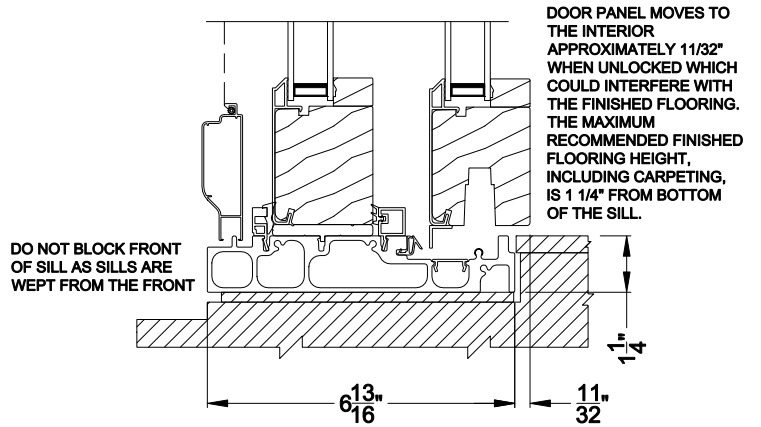

Note: All dimensions are approximate. Weather Shield reserves the right to change specifications without notice.

Weather Shield®

Contemporary Collection™

Next Gen Sliding Patio Doors

CROSS SECTION DETAILS

CONTEMPORARY SLIDING PATIO DOOR (8723)
Vertical Section - 6-9/16" jamb

CONTEMPORARY SLIDING PATIO DOOR (8723)
Horizontal Section - 2 Panel Equal or Picture Slider - 6-9/16" jamb

Note: All dimensions are approximate. Weather Shield reserves the right to change specifications without notice.