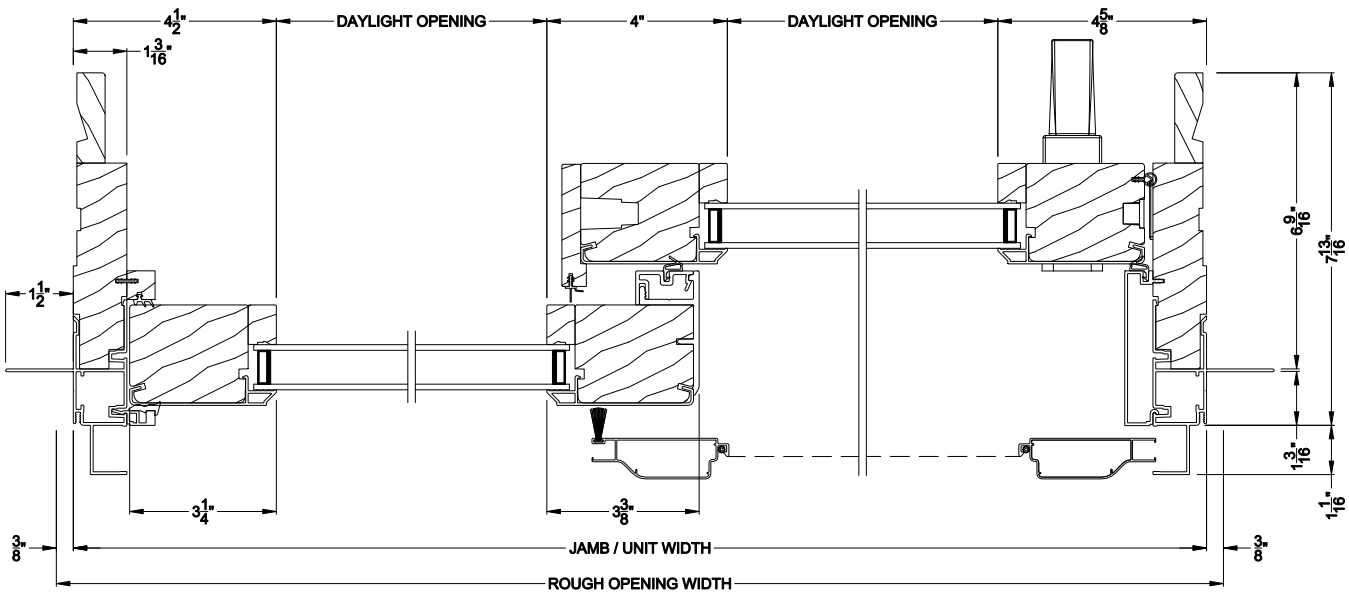

Weather Shield®

Contemporary Collection™

Next Gen Sliding Patio Doors

CROSS SECTION DETAILS

CONTEMPORARY SLIDING PATIO DOOR (8723)
Vertical Section

CONTEMPORARY SLIDING PATIO DOOR (8723)
Horizontal Section - 2 Panel Equal or Picture Slider

Note: All dimensions are approximate. Weather Shield reserves the right to change specifications without notice.

Weather Shield®

Contemporary Collection™

Next Gen Sliding Patio Doors

CROSS SECTION DETAILS

CONTEMPORARY SLIDING PATIO DOOR (8723)
Vertical Section - 6-9/16" jamb

CONTEMPORARY SLIDING PATIO DOOR (8723)
Horizontal Section - 2 Panel Equal or Picture Slider - 6-9/16" jamb

Note: All dimensions are approximate. Weather Shield reserves the right to change specifications without notice.