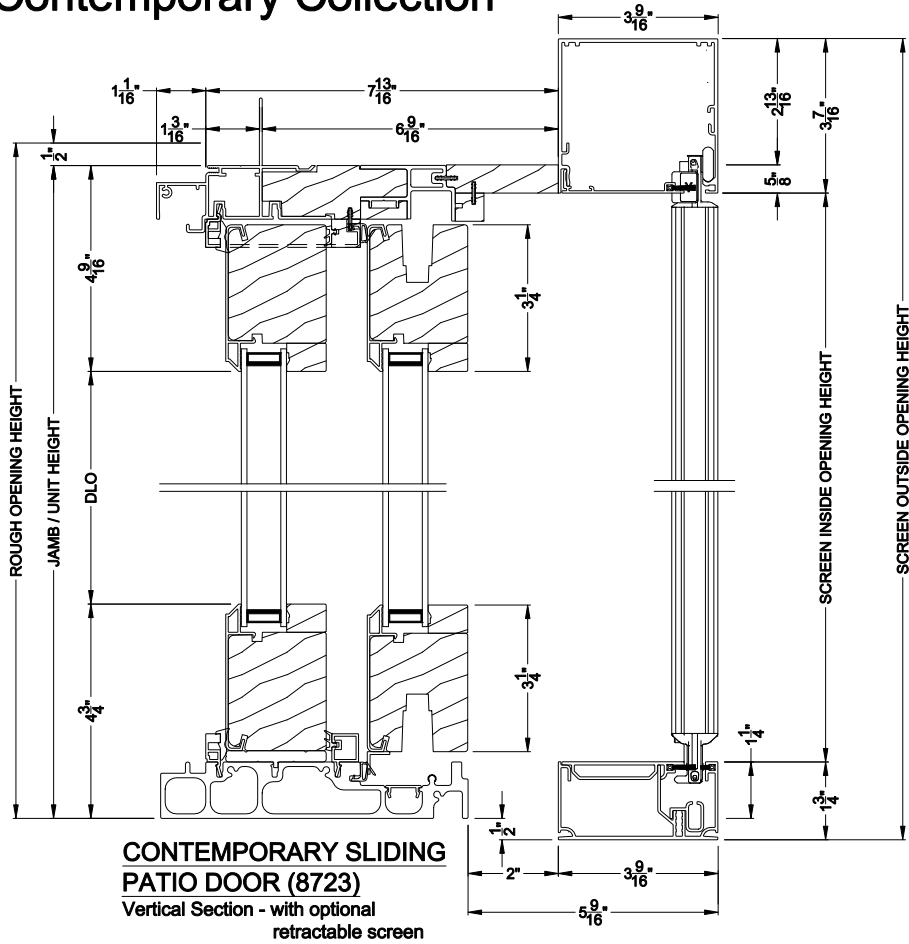

Weather Shield®

Contemporary Collection™

Next Gen Sliding Patio Doors

CROSS SECTION DETAILS

CONTEMPORARY SLIDING PATIO DOOR (8723)
Vertical Section

CONTEMPORARY SLIDING PATIO DOOR (8723)
Horizontal Section - 2 Panel Equal or Picture Slider

CONTEMPORARY SLIDING PATIO DOOR (8723)
Vertical Section - 6-9/16" jamb

CONTEMPORARY SLIDING PATIO DOOR (8723)
Horizontal Section - 2 Panel Equal or Picture Slider - 6-9/16" jamb

Note: All dimensions are approximate. Weather Shield reserves the right to change specifications without notice.

Weather Shield®

Contemporary Collection™

Next Gen Sliding Patio Doors

CROSS SECTION DETAILS

Note: All dimensions are approximate. Weather Shield reserves the right to change specifications without notice.