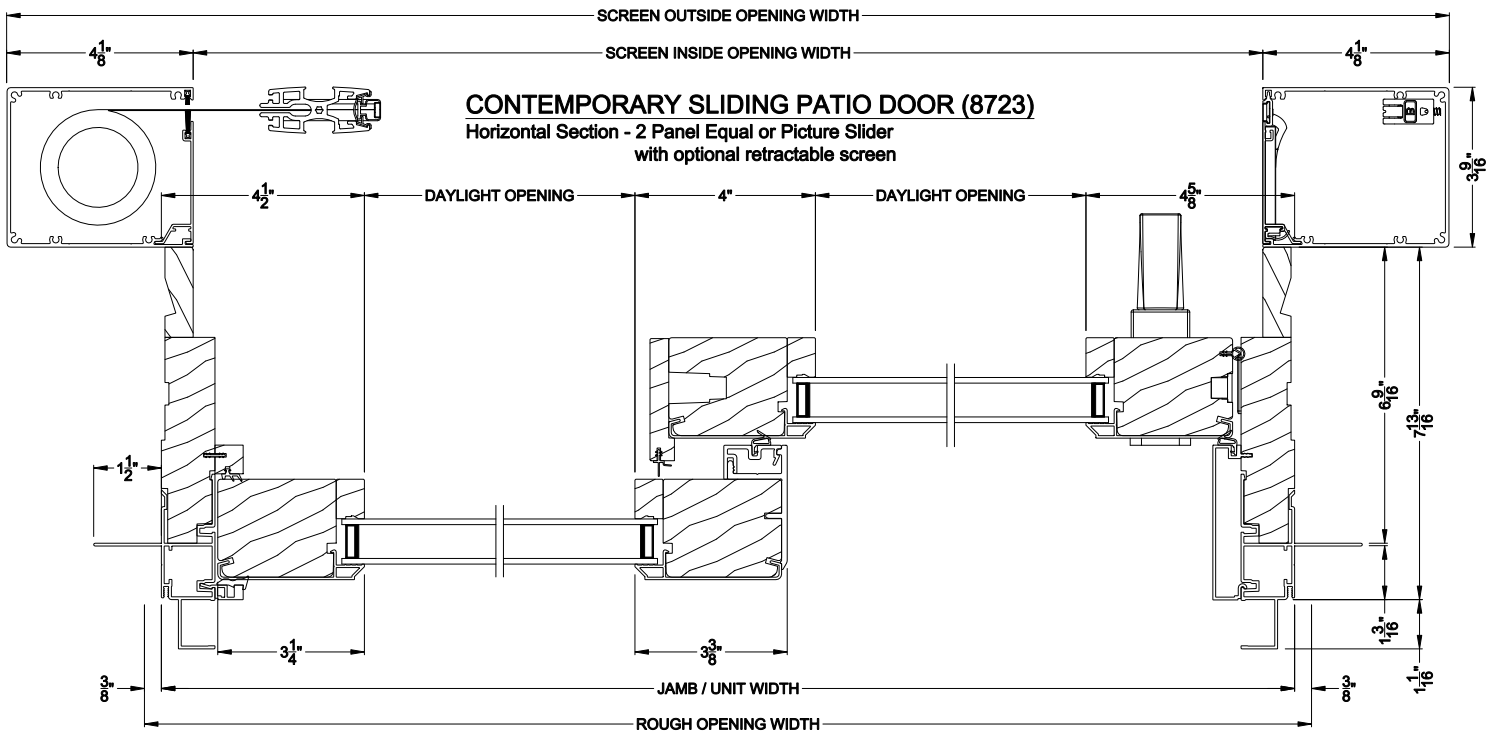

Weather Shield®

Contemporary Collection™

Next Gen Sliding Patio Doors

CROSS SECTION DETAILS

Note: All dimensions are approximate. Weather Shield reserves the right to change specifications without notice.