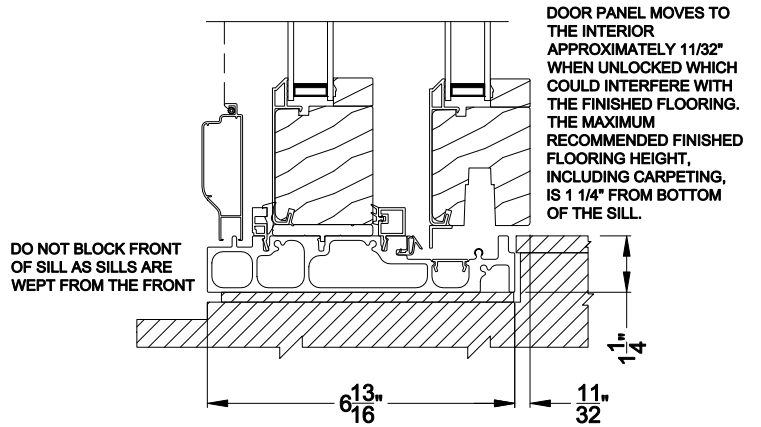

Weather Shield®

Contemporary Collection™

Next Gen Sliding Patio Doors

CROSS SECTION DETAILS

CONTEMPORARY SLIDING PATIO DOOR (8723)
Vertical Section

CONTEMPORARY SLIDING PATIO DOOR (8723)
Horizontal Section - 2 Panel Equal or Picture Slider

Note: All dimensions are approximate. Weather Shield reserves the right to change specifications without notice.

Weather Shield®

Contemporary Collection™

Next Gen Sliding Patio Doors

CROSS SECTION DETAILS

CONTEMPORARY SLIDING PATIO DOOR (8723)
Vertical Section - 6-9/16" jamb

CONTEMPORARY SLIDING PATIO DOOR (8723)
Horizontal Section - 2 Panel Equal or Picture Slider - 6-9/16" jamb

Note: All dimensions are approximate. Weather Shield reserves the right to change specifications without notice.